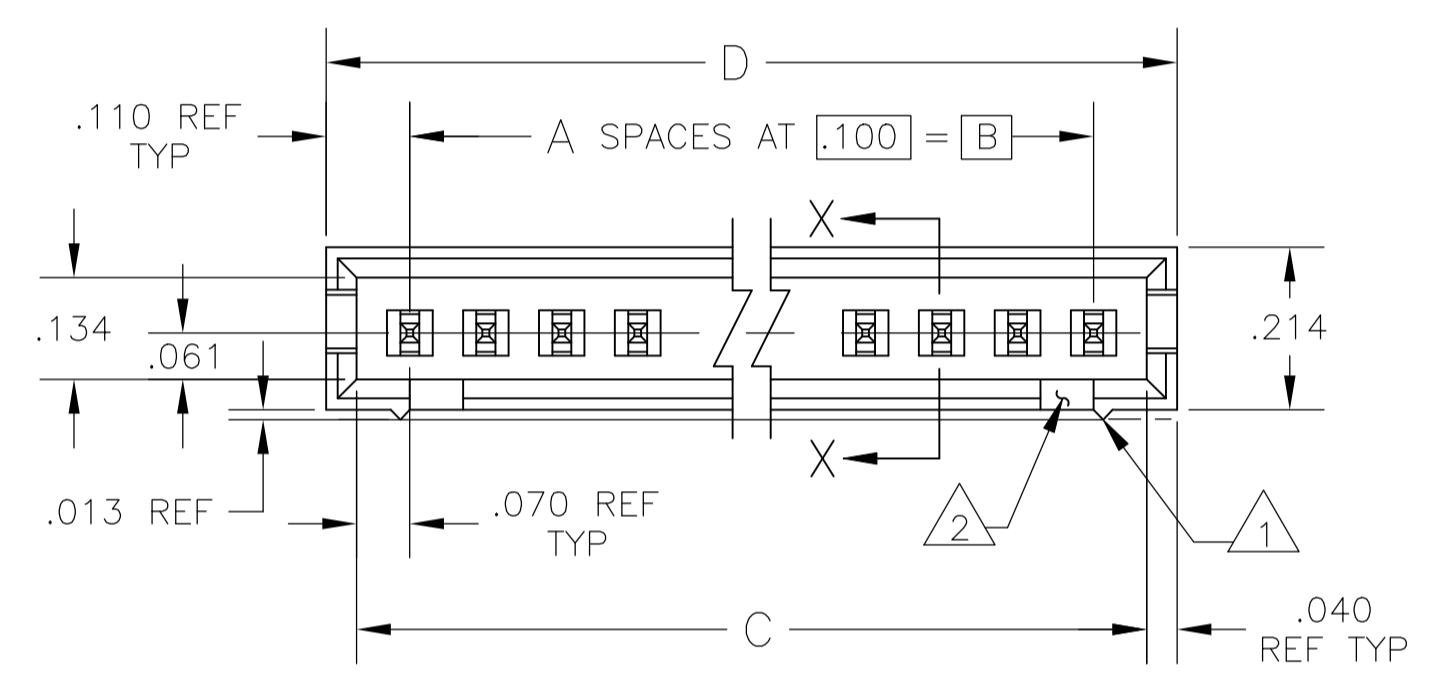

REVISIONS				
P	LTR	DESCRIPTION	DATE	APPD
V3		PART STATUS UPDATED IN PART LIST TABLE	15FEB2018	SD PS

- 1 STANDOFFS:
UP TO 9 POS-(2 REQD) ON THE OUTSIDE ENDS OF THE HOUSING.
10 TO 19 POS-(3 REQD) TWO ON THE OUTSIDE ENDS AND ONE CENTERED ON THE HOUSING.
- 19 POS AND ABOVE-(4 REQD) TWO ON THE OUTSIDE ENDS AND TWO SPACED EVENLY WITHIN THE REMAINING LENGTH OF THE HOUSING.
- 2 FOR 3 POS. ONLY, ONE SLOT (.215 WIDE).
- 3 INDICATED PARTS ARE PACKAGED IN "GANG-OF-TUBES".
- 4 RECESSED DATE CODE
- 5 .000100-.000200 BRIGHT TIN-LEAD OVER .000050 NICKEL.
- 6 .000100-.000200 BRIGHT TIN OVER .000050 NICKEL.
- 7 PRELIMINARY PART
- 8 .000100-.000200 MATTE TIN OVER .000050 NICKEL.
- 9 OBSOLETE PARTS: OBSOLETE CIS STREAMLINING PER D.RENAUD/D.SINISI

MATERIAL: RETARDANT THERMOPLASTIC, COLOR-BLACK
POSTS-BRASS

FINISH: SEE TABLE

WEIGHT: -

CUSTOMER DRAWING

DWN H. PALEY 21AUG92
NAME: ASSEMBLY, MOD II, SINGLE ROW, .100 C/L, (4) SIDED SHROUD
PRODUCT SPEC: -
APPLICATION SPEC: -