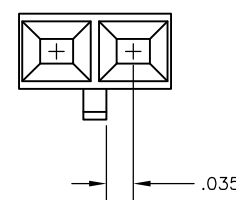

THIS DRAWING IS UNPUBLISHED. RELEASED FOR PUBLICATION
© COPYRIGHT - By - ALL RIGHTS RESERVED.

LOC	DIST	REVISIONS			
P	LTR	DESCRIPTION	DATE	DWN	APVD
AD	00	K1	REVISED PER ECO-11-004587	11MAR11	RK HMR

DETAIL FOR -1 ONLY
(2 POSITION)