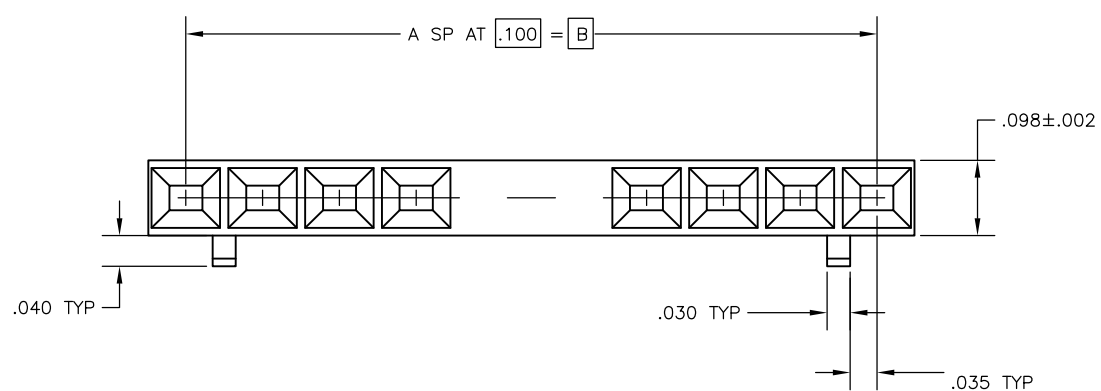

2.498	24	25	2-103648-4
2.398	23	24	2-103648-3
2.298	22	23	2-103648-2
2.198	21	22	2-103648-1
2.098	20	21	2-103648-0
1.998	19	20	1-103648-9
1.898	18	19	1-103648-8
1.798	17	18	1-103648-7
1.698	16	17	1-103648-6
1.598	15	16	1-103648-5
1.498	14	15	1-103648-4
1.398	13	14	1-103648-3
1.298	12	13	1-103648-2
1.198	11	12	1-103648-1
1.098	10	11	1-103648-0
.998	9	10	103648-9
.898	8	9	103648-8
.798	7	8	103648-7
.698	6	7	103648-6
.598	5	6	103648-5
.498	4	5	103648-4
.398	3	4	103648-3
.298	2	3	103648-2
.198	1	2	103648-1
C	NO OF SP	NO OF POSN	PART NUMBER

THIS DRAWING IS A CONTROLLED DOCUMENT.

DWN	M PASTEL	16DEC87
CHK	P DeJOHN	16DEC88
APVD	P DeJOHN	16DEC88

TE Connectivity

RECEPTACLE HOUSING, AMPMODU MTE, ®
SINGLE ROW, .100 CL, WITH GUIDE RIBS

SIZE	CAGE CODE	DRAWING NO	RESTRICTED TO
A2	00779	C=103648	-