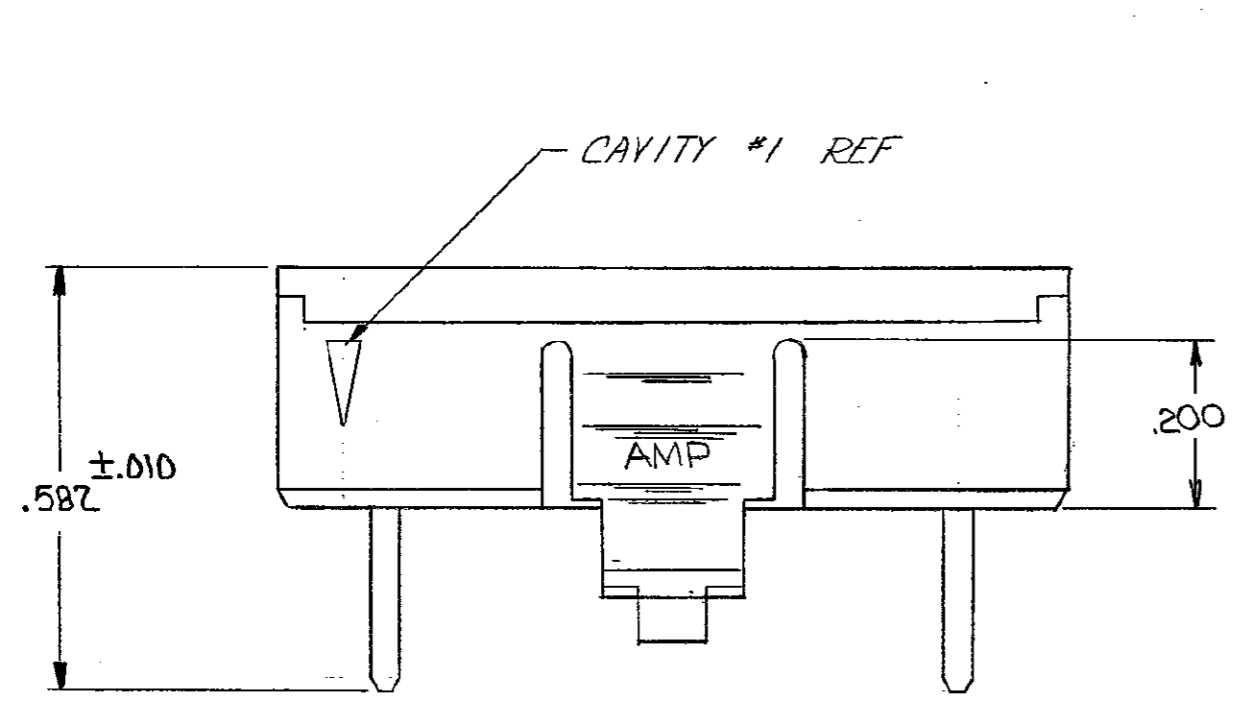

THIS DRAWING IS UNPUBLISHED. RELEASED FOR PUBLICATION  
 (C) COPYRIGHT ALL RIGHTS RESERVED.

REVISIONS						
P	F	ZONE	LTR	DESCRIPTION	DATE	APPROVED
			H2	REVISED PER ECO-11-005140	31MAR11	HMR

	2.300	23	2.505	2.585	25	Z-103680-2
	2.200	22	2.405	2.485	24	Z-1
OBSOLETE	2.100	21	2.305	2.385	23	Z-
	2.000	20	2.205	2.285	22	1-
	1.900	19	2.105	2.185	21	1-
	1.800	18	2.005	2.085	20	1-
	1.700	17	1.905	1.985	19	1-
OBSOLETE	1.600	16	1.805	1.885	18	1-
	1.500	15	1.705	1.785	17	1-
	1.400	14	1.605	1.685	16	1-
OBSOLETE	1.300	13	1.505	1.585	15	1-
	1.200	12	1.405	1.485	14	1-
	1.100	11	1.305	1.385	13	1-
	1.000	10	1.205	1.285	12	
OBSOLETE	.900	9	1.105	1.185	11	
	.800	8	1.005	1.085	10	
OBSOLETE	.700	7	.905	.985	9	
	.600	6	.805	.885	8	
OBSOLETE	.500	5	.705	.785	7	
	.400	4	.605	.685	6	
	.300	3	.505	.585	5	
	.200	2	.405	.485	4	103680-1

- 1. SHROUD ACCEPTS HOUSINGS WITH GUIDE RIBS.
- 2. DIMENSION APPLIES WITH ANY BOW OR WARPAGE IN SHROUD WALLS REMOVED.
- 3. OBSOLETE PARTS: OBSOLETE CIS STREAMLINING PER D.RENAUD/D.SINISI

UNLESS OTHERWISE SPECIFIED DIMENSIONS ARE IN INCHES. TOLERANCES ON: DECIMALS ±.005 ANGLES ±	CONTRACT NO	TE Connectivity NAME SHROUD, COUPLING, SINGLE ROW, AMPMODU MTE	
	DR. <i>W. P. ...</i>		
MATERIAL THERMOPLASTIC COLOR: BLACK	CHK <i>Ronald P. ...</i> 4-22-85	APPD <i>Ronald P. ...</i> 4-22-85	APPD <i>Ronald P. ...</i> 4-22-85
FINISH	DSGN APPD	OTHER APPD	SIZE <b>C</b> FSCM NO <b>00779</b> DRAWING NO <b>103680</b> SCALE SHEET 1 OF 1