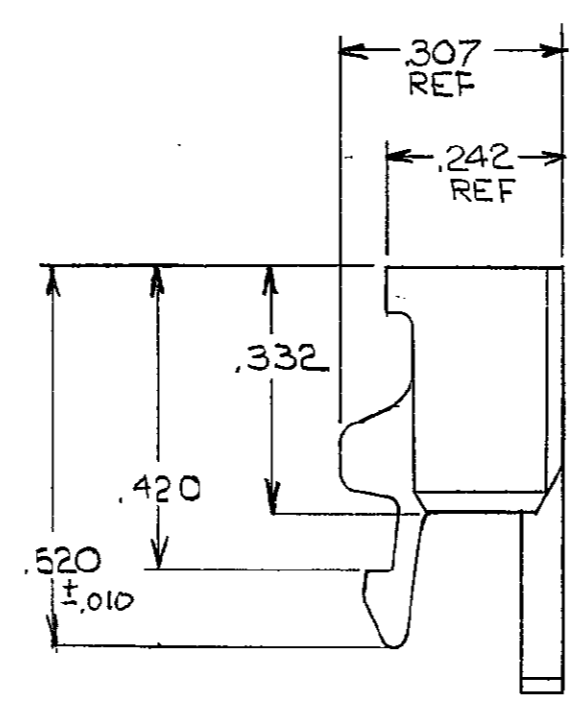

THIS DRAWING IS UNPUBLISHED. RELEASED FOR PUBLICATION  
 (C) COPYRIGHT ALL RIGHTS RESERVED.

REVISIONS						
P	F	ZONE	LTR	DESCRIPTION	DATE	APPROVED
			H2	REVISED PER ECO-11-005140	31MAR11	HMR

	2.300	23	2.505	2.585	25	Z-103680-2
	2.200	22	2.405	2.485	24	Z-1
OBSOLETE	2.100	21	2.305	2.385	23	Z-
	2.000	20	2.205	2.285	22	1-
	1.900	19	2.105	2.185	21	1-
	1.800	18	2.005	2.085	20	1-
	1.700	17	1.905	1.985	19	1-
OBSOLETE	1.600	16	1.805	1.885	18	1-
	1.500	15	1.705	1.785	17	1-
	1.400	14	1.605	1.685	16	1-
OBSOLETE	1.300	13	1.505	1.585	15	1-
	1.200	12	1.405	1.485	14	1-
	1.100	11	1.305	1.385	13	1-
	1.000	10	1.205	1.285	12	
OBSOLETE	.900	9	1.105	1.185	11	
	.800	8	1.005	1.085	10	
OBSOLETE	.700	7	.905	.985	9	
	.600	6	.805	.885	8	
OBSOLETE	.500	5	.705	.785	7	
	.400	4	.605	.685	6	
	.300	3	.505	.585	5	
	.200	2	.405	.485	4	103680-1

- 1. SHROUD ACCEPTS HOUSINGS WITH GUIDE RIBS.
- 2. DIMENSION APPLIES WITH ANY BOW OR WARPAGE IN SHROUD WALLS REMOVED.
- 3. OBSOLETE PARTS: OBSOLETE CIS STREAMLINING PER D.RENAUD/D.SINISI

UNLESS OTHERWISE SPECIFIED DIMENSIONS ARE IN INCHES. TOLERANCES ON: DECIMALS ±.005 ANGLES ±	CONTRACT NO	TE Connectivity NAME SHROUD, COUPLING, SINGLE ROW, AMPMODU MTE	
	DR. <i>W. P. ...</i>		
MATERIAL THERMOPLASTIC COLOR: BLACK	CHK <i>Ronald P. ...</i> 4-22-85	APPD <i>Ronald P. ...</i> 4-22-85	APPD <i>Ronald P. ...</i> 4-22-85
FINISH	DSGN APPD	OTHER APPD	SIZE <b>C</b> FSCM NO <b>00779</b> DRAWING NO <b>103680</b> SCALE SHEET 1 OF 1