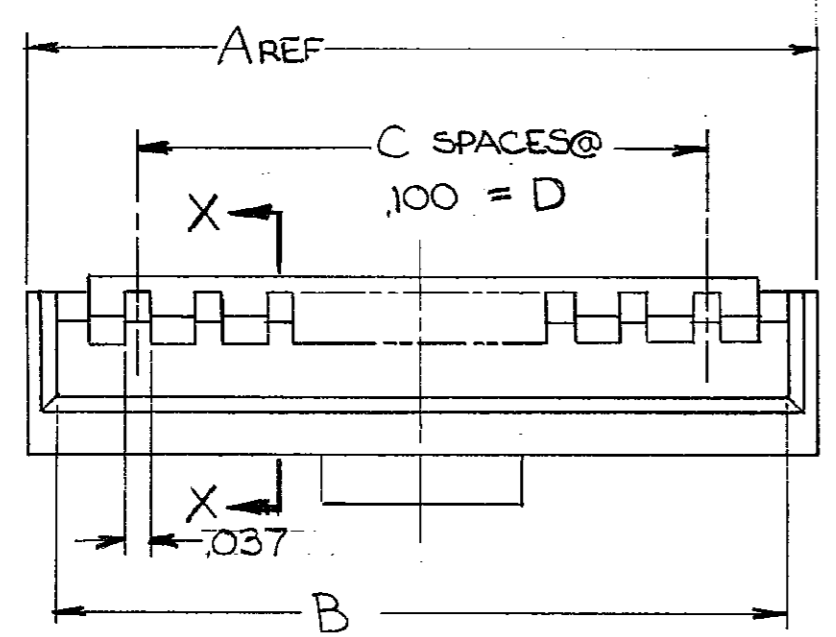

THIS DRAWING IS UNPUBLISHED. RELEASED FOR PUBLICATION  
 (C) COPYRIGHT ALL RIGHTS RESERVED.

REVISIONS						
P	F	ZONE	LTR	DESCRIPTION	DATE	APPROVED
			H2	REVISED PER ECO-11-005140	31MAR11	HMR

	2.300	23	2.505	2.585	25	Z-103680-2
	2.200	22	2.405	2.485	24	Z-1
OBSOLETE	2.100	21	2.305	2.385	23	Z-
	2.000	20	2.205	2.285	22	1-
	1.900	19	2.105	2.185	21	1-
	1.800	18	2.005	2.085	20	1-
	1.700	17	1.905	1.985	19	1-
OBSOLETE	1.600	16	1.805	1.885	18	1-
	1.500	15	1.705	1.785	17	1-
	1.400	14	1.605	1.685	16	1-
OBSOLETE	1.300	13	1.505	1.585	15	1-
	1.200	12	1.405	1.485	14	1-
	1.100	11	1.305	1.385	13	1-
	1.000	10	1.205	1.285	12	
OBSOLETE	.900	9	1.105	1.185	11	
	.800	8	1.005	1.085	10	
OBSOLETE	.700	7	.905	.985	9	
	.600	6	.805	.885	8	
OBSOLETE	.500	5	.705	.785	7	
	.400	4	.605	.685	6	
	.300	3	.505	.585	5	
	.200	2	.405	.485	4	103680-1

- 1. SHROUD ACCEPTS HOUSINGS WITH GUIDE RIBS.
- 2. DIMENSION APPLIES WITH ANY BOW OR WARPAGE IN SHROUD WALLS REMOVED.
- 3. OBSOLETE PARTS: OBSOLETE CIS STREAMLINING PER D.RENAUD/D.SINISI

UNLESS OTHERWISE SPECIFIED DIMENSIONS ARE IN INCHES. TOLERANCES ON: DECIMALS ±.005 ANGLES ±	CONTRACT NO	TE Connectivity NAME SHROUD, COUPLING, SINGLE ROW, AMPMODU MTE	
	DR. <i>W. P. ...</i>		
MATERIAL THERMOPLASTIC COLOR: BLACK	CHK <i>Ronald P. ...</i> 4-22-85	APPD <i>Ronald P. ...</i> 4-22-85	APPD <i>Ronald P. ...</i> 4-22-85
FINISH	DSGN APPD	OTHER APPD	SIZE <b>C</b> FSCM NO <b>00779</b> DRAWING NO <b>103680</b> SCALE SHEET 1 OF 1