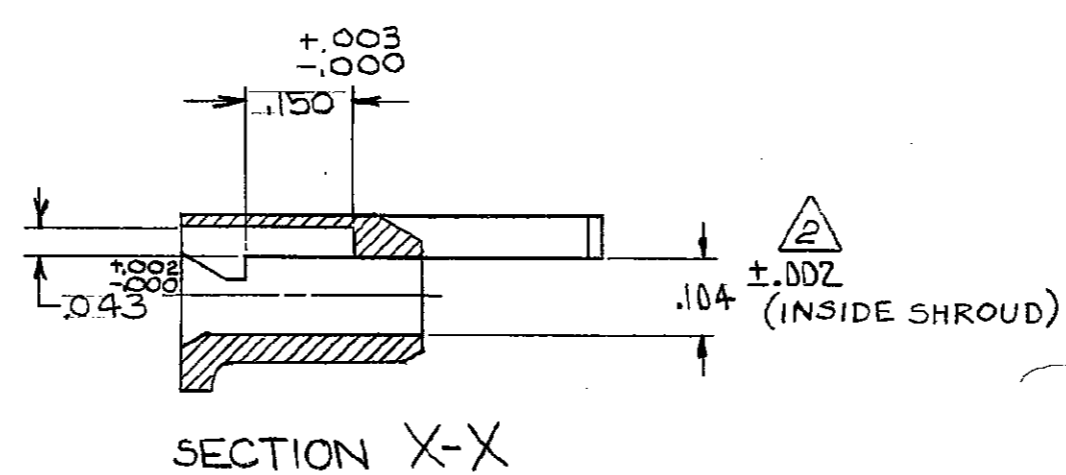

THIS DRAWING IS UNPUBLISHED. RELEASED FOR PUBLICATION  
 (C) COPYRIGHT ALL RIGHTS RESERVED.

REVISIONS						
P	F	ZONE	LTR	DESCRIPTION	DATE	APPROVED
			H2	REVISED PER ECO-11-005140	31MAR11	HMR

	2.300	23	2.505	2.585	25	Z-103680-2
	2.200	22	2.405	2.485	24	Z-1
OBSOLETE	2.100	21	2.305	2.385	23	Z-
	2.000	20	2.205	2.285	22	1-
	1.900	19	2.105	2.185	21	1-
	1.800	18	2.005	2.085	20	1-
	1.700	17	1.905	1.985	19	1-
OBSOLETE	1.600	16	1.805	1.885	18	1-
	1.500	15	1.705	1.785	17	1-
	1.400	14	1.605	1.685	16	1-
OBSOLETE	1.300	13	1.505	1.585	15	1-
	1.200	12	1.405	1.485	14	1-
	1.100	11	1.305	1.385	13	1-
	1.000	10	1.205	1.285	12	
OBSOLETE	.900	9	1.105	1.185	11	
	.800	8	1.005	1.085	10	
OBSOLETE	.700	7	.905	.985	9	
	.600	6	.805	.885	8	
OBSOLETE	.500	5	.705	.785	7	
	.400	4	.605	.685	6	
	.300	3	.505	.585	5	
	.200	2	.405	.485	4	103680-1

- 1. SHROUD ACCEPTS HOUSINGS WITH GUIDE RIBS.
- 2. DIMENSION APPLIES WITH ANY BOW OR WARPAGE IN SHROUD WALLS REMOVED.
- 3. OBSOLETE PARTS: OBSOLETE CIS STREAMLINING PER D.RENAUD/D.SINISI

UNLESS OTHERWISE SPECIFIED DIMENSIONS ARE IN INCHES. TOLERANCES ON: DECIMALS ±.005 ANGLES ±	CONTRACT NO	TE Connectivity NAME SHROUD, COUPLING, SINGLE ROW, AMPMODU MTE	
	DR. <i>W. P. ...</i>		
MATERIAL THERMOPLASTIC COLOR: BLACK	CHK <i>Ronald P. ...</i> 4-22-85	APPD <i>Ronald P. ...</i> 4-22-85	APPD <i>Ronald P. ...</i> 4-22-85
FINISH	DSGN APPD	OTHER APPD	SIZE <b>C</b> FSCM NO <b>00779</b> DRAWING NO <b>103680</b> SCALE SHEET 1 OF 1