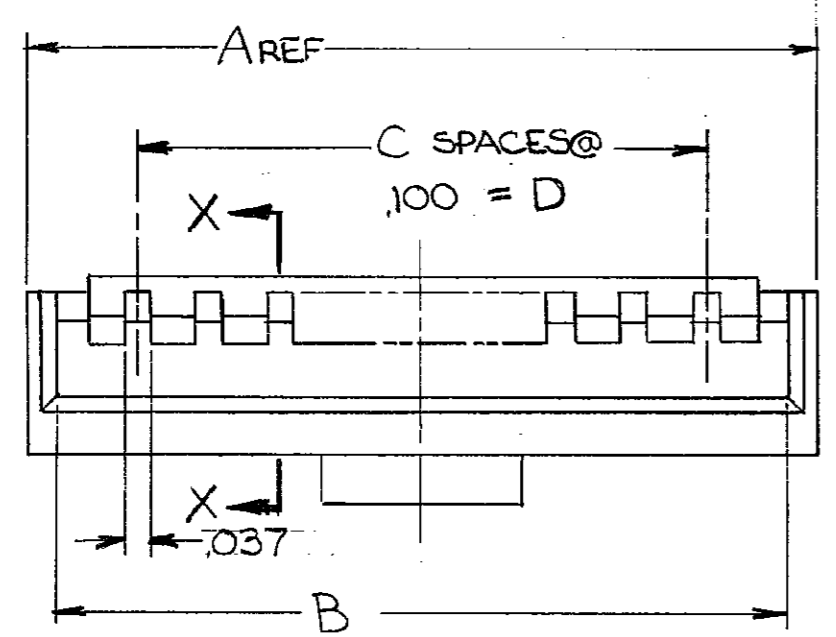

THIS DRAWING IS UNPUBLISHED. RELEASED FOR PUBLICATION
(C) COPYRIGHT ALL RIGHTS RESERVED.

REVISIONS						
P	F	ZONE	LTR	DESCRIPTION	DATE	APPROVED
			H2	REVISED PER ECO-11-005140	31MAR11	HMR

	2.300	23	2.505	2.585	25	Z-103680-2	
	2.200	22	2.405	2.485	24	Z-	-1
OBSOLETE	2.100	21	2.305	2.385	23	Z-	-0
	2.000	20	2.205	2.285	22	1-	-9
	1.900	19	2.105	2.185	21	1-	-8
	1.800	18	2.005	2.085	20	1-	-7
	1.700	17	1.905	1.985	19	1-	-6
OBSOLETE	1.600	16	1.805	1.885	18	1-	-5
	1.500	15	1.705	1.785	17	1-	-4
	1.400	14	1.605	1.685	16	1-	-3
	1.300	13	1.505	1.585	15	1-	-2
OBSOLETE	1.200	12	1.405	1.485	14	1-	-1
	1.100	11	1.305	1.385	13	1-	-0
	1.000	10	1.205	1.285	12		-9
OBSOLETE	.900	9	1.105	1.185	11		-8
	.800	8	1.005	1.085	10		-7
OBSOLETE	.700	7	.905	.985	9		-6
	.600	6	.805	.885	8		-5
OBSOLETE	.500	5	.705	.785	7		-4
	.400	4	.605	.685	6		-3
	.300	3	.505	.585	5		-2
	.200	2	.405	.485	4	103680-1	

1. SHROUD ACCEPTS HOUSINGS WITH GUIDE RIBS.
2. DIMENSION APPLIES WITH ANY BOW OR WARPAGE IN SHROUD WALLS REMOVED.
3. OBSOLETE PARTS: OBSOLETE CIS STREAMLINING PER D.RENAUD/D.SINISI

UNLESS OTHERWISE SPECIFIED DIMENSIONS ARE IN INCHES. TOLERANCES ON: DECIMALS ±.005 ANGLES ±	CONTRACT NO	MTE Connectivity NAME: SHROUD, COUPLING, SINGLE ROW, AMPMODU MTE		
	DR: <i>W. P. ...</i>			
MATERIAL: THERMOPLASTIC COLOR: BLACK	CHK: <i>Ronald P. ...</i> 4-22-85	SIZE: C	FSCM NO: 00779	DRAWING NO: 103680
FINISH: _____	APPD: <i>Ronald P. ...</i> 4-22-85	SCALE: _____	SHEET 1 OF 1	
	APPD: <i>Ronald P. ...</i> 4-22-85	CUSTOMER DRAWING		
	DSGN APPD			
	OTHER APPD			

103680