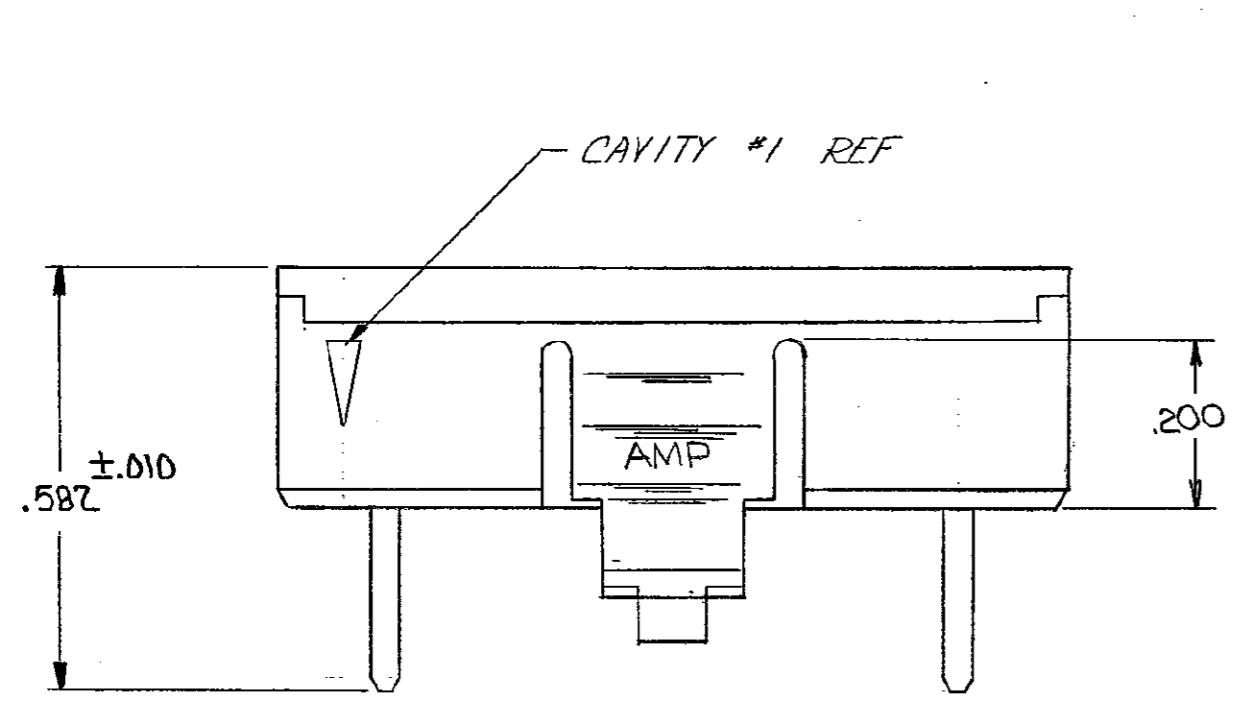

THIS DRAWING IS UNPUBLISHED. RELEASED FOR PUBLICATION
(C) COPYRIGHT ALL RIGHTS RESERVED.

REVISIONS						
P	F	ZONE	LTR	DESCRIPTION	DATE	APPROVED
			H2	REVISED PER ECO-11-005140	31MAR11	HMR

	2.300	23	2.505	2.585	25	Z-103680-2	
	2.200	22	2.405	2.485	24	Z-	-1
OBSOLETE	2.100	21	2.305	2.385	23	Z-	-0
	2.000	20	2.205	2.285	22	1-	-9
	1.900	19	2.105	2.185	21	1-	-8
	1.800	18	2.005	2.085	20	1-	-7
	1.700	17	1.905	1.985	19	1-	-6
OBSOLETE	1.600	16	1.805	1.885	18	1-	-5
	1.500	15	1.705	1.785	17	1-	-4
	1.400	14	1.605	1.685	16	1-	-3
	1.300	13	1.505	1.585	15	1-	-2
OBSOLETE	1.200	12	1.405	1.485	14	1-	-1
	1.100	11	1.305	1.385	13	1-	-0
	1.000	10	1.205	1.285	12		-9
OBSOLETE	.900	9	1.105	1.185	11		-8
	.800	8	1.005	1.085	10		-7
OBSOLETE	.700	7	.905	.985	9		-6
	.600	6	.805	.885	8		-5
OBSOLETE	.500	5	.705	.785	7		-4
	.400	4	.605	.685	6		-3
	.300	3	.505	.585	5		-2
	.200	2	.405	.485	4	103680-1	

1. SHROUD ACCEPTS HOUSINGS WITH GUIDE RIBS.
2. DIMENSION APPLIES WITH ANY BOW OR WARPAGE IN SHROUD WALLS REMOVED.
3. OBSOLETE PARTS: OBSOLETE CIS STREAMLINING PER D.RENAUD/D.SINISI

UNLESS OTHERWISE SPECIFIED DIMENSIONS ARE IN INCHES. TOLERANCES ON: DECIMALS ±.005 ANGLES ±	CONTRACT NO	MTE Connectivity NAME: SHROUD, COUPLING, SINGLE ROW, AMPMODU MTE		
	DR: <i>W. P. ...</i>			
MATERIAL: THERMOPLASTIC COLOR: BLACK	CHK: <i>Ronald P. ...</i> 4-22-85	SIZE: C	FSCM NO: 00779	DRAWING NO: 103680
FINISH: _____	APPD: <i>Ronald P. ...</i> 4-22-85	SCALE: _____	SHEET 1 OF 1	
	APPD: <i>Ronald P. ...</i> 4-22-85	CUSTOMER DRAWING		
	DSGN APPD			
	OTHER APPD			

103680