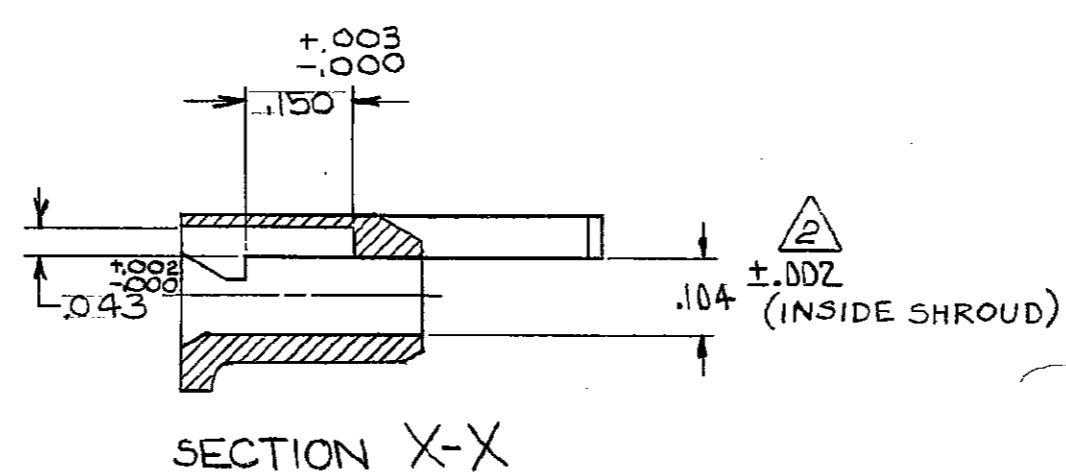

THIS DRAWING IS UNPUBLISHED. RELEASED FOR PUBLICATION
(C) COPYRIGHT ALL RIGHTS RESERVED.

REVISIONS						
P	F	ZONE	LTR	DESCRIPTION	DATE	APPROVED
			H2	REVISED PER ECO-11-005140	31MAR11	HMR

	2.300	23	2.505	2.585	25	Z-103680-2	
	2.200	22	2.405	2.485	24	Z-	-1
OBSOLETE	2.100	21	2.305	2.385	23	Z-	-0
	2.000	20	2.205	2.285	22	1-	-9
	1.900	19	2.105	2.185	21	1-	-8
	1.800	18	2.005	2.085	20	1-	-7
	1.700	17	1.905	1.985	19	1-	-6
OBSOLETE	1.600	16	1.805	1.885	18	1-	-5
	1.500	15	1.705	1.785	17	1-	-4
	1.400	14	1.605	1.685	16	1-	-3
	1.300	13	1.505	1.585	15	1-	-2
OBSOLETE	1.200	12	1.405	1.485	14	1-	-1
	1.100	11	1.305	1.385	13	1-	-0
	1.000	10	1.205	1.285	12		-9
OBSOLETE	.900	9	1.105	1.185	11		-8
	.800	8	1.005	1.085	10		-7
OBSOLETE	.700	7	.905	.985	9		-6
	.600	6	.805	.885	8		-5
OBSOLETE	.500	5	.705	.785	7		-4
	.400	4	.605	.685	6		-3
	.300	3	.505	.585	5		-2
	.200	2	.405	.485	4	103680-1	

1. SHROUD ACCEPTS HOUSINGS WITH GUIDE RIBS.
2. DIMENSION APPLIES WITH ANY BOW OR WARPAGE IN SHROUD WALLS REMOVED.
3. OBSOLETE PARTS: OBSOLETE CIS STREAMLINING PER D.RENAUD/D.SINISI

UNLESS OTHERWISE SPECIFIED DIMENSIONS ARE IN INCHES. TOLERANCES ON: DECIMALS ±.005 ANGLES ±	CONTRACT NO	MTE Connectivity NAME: SHROUD, COUPLING, SINGLE ROW, AMPMODU MTE		
	DR: <i>W. P. ...</i>			
MATERIAL: THERMOPLASTIC COLOR: BLACK	CHK: <i>Ronald P. ...</i> 4-22-85	SIZE: C	FSCM NO: 00779	DRAWING NO: 103680
FINISH: _____	APPD: <i>Ronald P. ...</i> 4-22-85	SCALE: _____	SHEET 1 OF 1	
	APPD: <i>Ronald P. ...</i> 4-22-85	CUSTOMER DRAWING		
	DSGN APPD			
	OTHER APPD			

103680