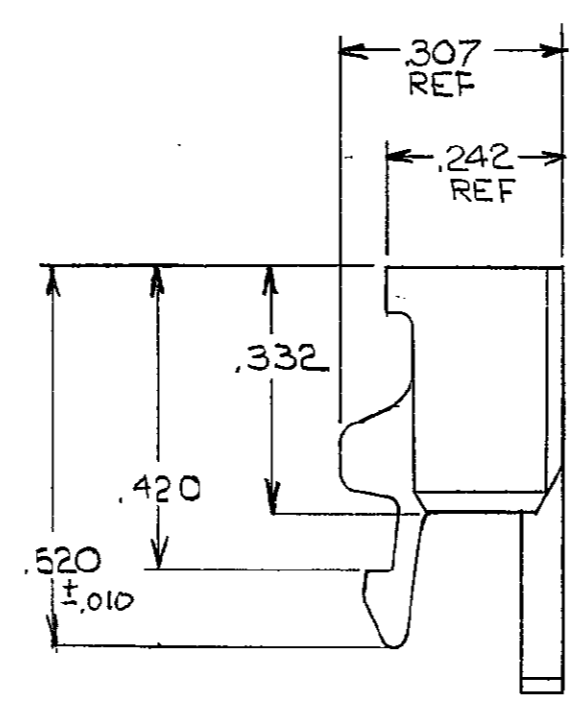

THIS DRAWING IS UNPUBLISHED. RELEASED FOR PUBLICATION  
 (C) COPYRIGHT ALL RIGHTS RESERVED.

REVISIONS						
P	F	ZONE	LTR	DESCRIPTION	DATE	APPROVED
			H2	REVISED PER ECO-11-005140	31MAR11	HMR

	2.300	23	2.505	2.585	25	Z-103680-2	
	2.200	22	2.405	2.485	24	Z-	-1
OBSOLETE	2.100	21	2.305	2.385	23	Z-	-0
	2.000	20	2.205	2.285	22	1-	-9
	1.900	19	2.105	2.185	21	1-	-8
	1.800	18	2.005	2.085	20	1-	-7
	1.700	17	1.905	1.985	19	1-	-6
OBSOLETE	1.600	16	1.805	1.885	18	1-	-5
	1.500	15	1.705	1.785	17	1-	-4
	1.400	14	1.605	1.685	16	1-	-3
	1.300	13	1.505	1.585	15	1-	-2
OBSOLETE	1.200	12	1.405	1.485	14	1-	-1
	1.100	11	1.305	1.385	13	1-	-0
	1.000	10	1.205	1.285	12		-9
OBSOLETE	.900	9	1.105	1.185	11		-8
	.800	8	1.005	1.085	10		-7
OBSOLETE	.700	7	.905	.985	9		-6
	.600	6	.805	.885	8		-5
OBSOLETE	.500	5	.705	.785	7		-4
	.400	4	.605	.685	6		-3
	.300	3	.505	.585	5		-2
	.200	2	.405	.485	4	103680-1	

- 1. SHROUD ACCEPTS HOUSINGS WITH GUIDE RIBS.
- 2. DIMENSION APPLIES WITH ANY BOW OR WARPAGE IN SHROUD WALLS REMOVED.
- 3. OBSOLETE PARTS: OBSOLETE CIS STREAMLINING PER D.RENAUD/D.SINISI

UNLESS OTHERWISE SPECIFIED DIMENSIONS ARE IN INCHES. TOLERANCES ON: DECIMALS ±.005 ANGLES ±	CONTRACT NO	MTE Connectivity NAME: SHROUD, COUPLING, SINGLE ROW, AMPMODU MTE		
	DR: <i>W. P. ...</i>			
MATERIAL: THERMOPLASTIC COLOR: BLACK	CHK: <i>Ronald P. ...</i> 4-22-85	SIZE: C	FSCM NO: 00779	DRAWING NO: 103680
FINISH: _____	APPD: <i>Ronald P. ...</i> 4-22-85	SCALE: _____	SHEET 1 OF 1	
	APPD: <i>Ronald P. ...</i> 4-22-85	CUSTOMER DRAWING		
	DSGN APPD			
	OTHER APPD			