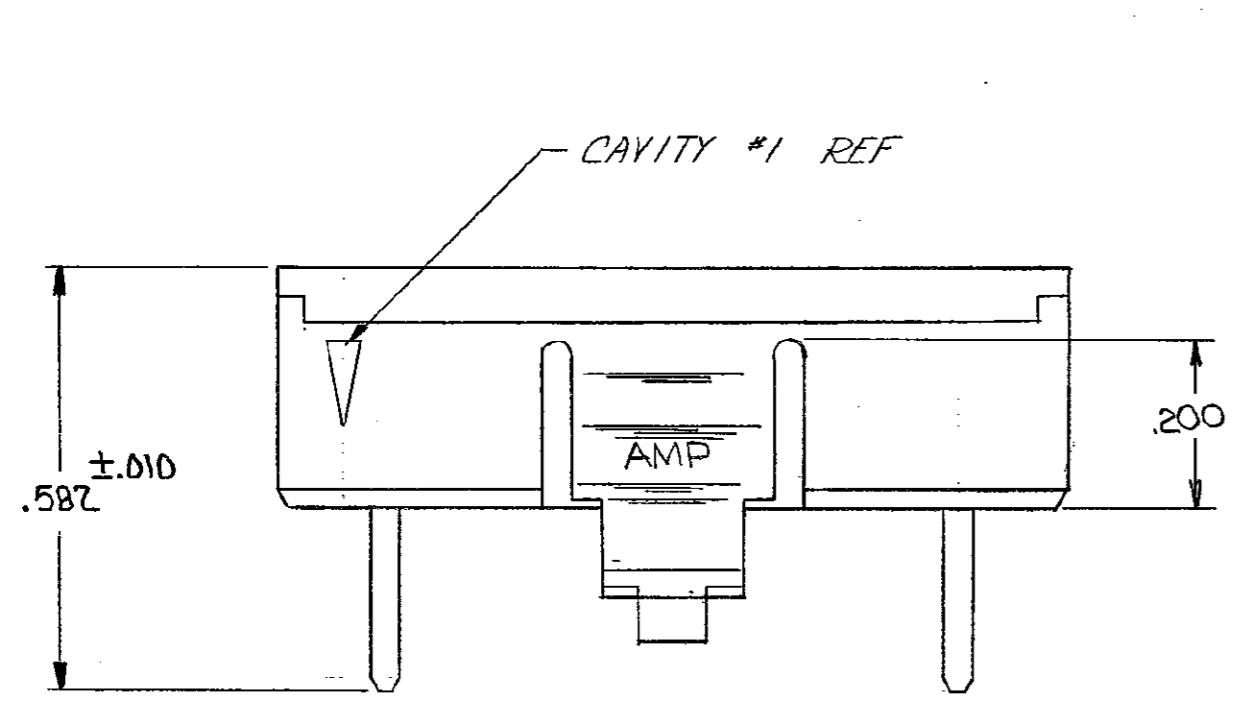

THIS DRAWING IS UNPUBLISHED. RELEASED FOR PUBLICATION
 (C) COPYRIGHT ALL RIGHTS RESERVED.

REVISIONS						
P	F	ZONE	LTR	DESCRIPTION	DATE	APPROVED
			H2	REVISED PER ECO-11-005140	31MAR11	HMR

	2.300	23	2.505	2.585	25	Z-103680-2
	2.200	22	2.405	2.485	24	Z-1
OBSOLETE	2.100	21	2.305	2.385	23	Z-
	2.000	20	2.205	2.285	22	1-
	1.900	19	2.105	2.185	21	1-
	1.800	18	2.005	2.085	20	1-
	1.700	17	1.905	1.985	19	1-
OBSOLETE	1.600	16	1.805	1.885	18	1-
	1.500	15	1.705	1.785	17	1-
	1.400	14	1.605	1.685	16	1-
OBSOLETE	1.300	13	1.505	1.585	15	1-
	1.200	12	1.405	1.485	14	1-
	1.100	11	1.305	1.385	13	1-
	1.000	10	1.205	1.285	12	
OBSOLETE	.900	9	1.105	1.185	11	
	.800	8	1.005	1.085	10	
OBSOLETE	.700	7	.905	.985	9	
	.600	6	.805	.885	8	
OBSOLETE	.500	5	.705	.785	7	
	.400	4	.605	.685	6	
	.300	3	.505	.585	5	
	.200	2	.405	.485	4	103680-1

- 1. SHROUD ACCEPTS HOUSINGS WITH GUIDE RIBS.
- 2. DIMENSION APPLIES WITH ANY BOW OR WARPAGE IN SHROUD WALLS REMOVED.
- 3. OBSOLETE PARTS: OBSOLETE CIS STREAMLINING PER D.RENAUD/D.SINISI

UNLESS OTHERWISE SPECIFIED DIMENSIONS ARE IN INCHES. TOLERANCES ON: DECIMALS ±.005 ANGLES ±	CONTRACT NO	MTE Connectivity NAME: SHROUD, COUPLING, SINGLE ROW, AMPMODU MTE		
	MATERIAL: THERMOPLASTIC COLOR: BLACK			DR: <i>R. P. Locant</i>
FINISH	CHK: <i>Ronald P. Locant</i> 4-22-85	SIZE: C	FSCM NO: 00779	DRAWING NO: 103680
	APPD: <i>Ronald P. Locant</i> 4-22-85	SCALE		SHEET 1 OF 1
	APPD: <i>Ronald P. Locant</i> 4-22-85			
	DSGN APPD			
	OTHER APPD			