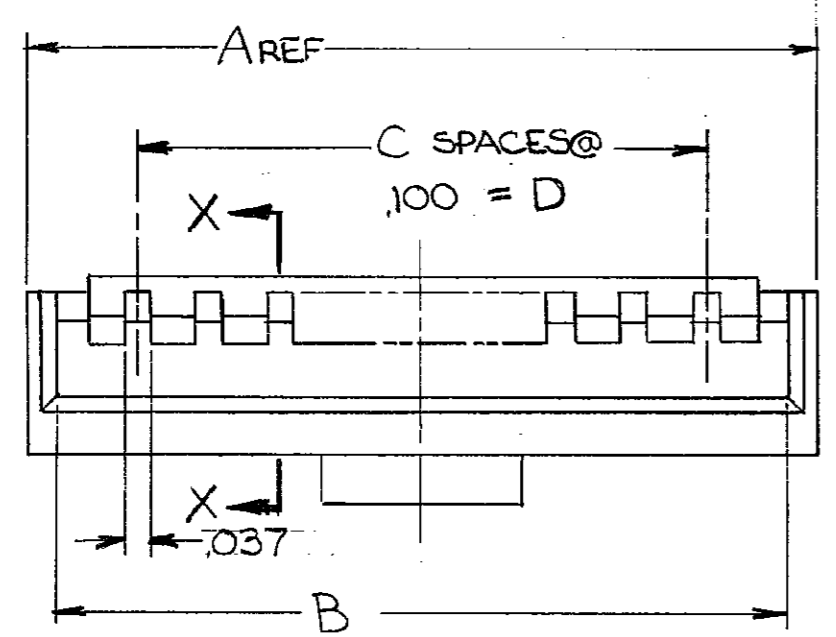

THIS DRAWING IS UNPUBLISHED. RELEASED FOR PUBLICATION
 (C) COPYRIGHT ALL RIGHTS RESERVED.

REVISIONS						
P	F	ZONE	LTR	DESCRIPTION	DATE	APPROVED
			H2	REVISED PER ECO-11-005140	31MAR11	HMR

	2.300	23	2.505	2.585	25	Z-103680-2
	2.200	22	2.405	2.485	24	Z-1
OBSOLETE	2.100	21	2.305	2.385	23	Z-
	2.000	20	2.205	2.285	22	1-
	1.900	19	2.105	2.185	21	1-
	1.800	18	2.005	2.085	20	1-
	1.700	17	1.905	1.985	19	1-
OBSOLETE	1.600	16	1.805	1.885	18	1-
	1.500	15	1.705	1.785	17	1-
	1.400	14	1.605	1.685	16	1-
OBSOLETE	1.300	13	1.505	1.585	15	1-
	1.200	12	1.405	1.485	14	1-
	1.100	11	1.305	1.385	13	1-
	1.000	10	1.205	1.285	12	
OBSOLETE	.900	9	1.105	1.185	11	
	.800	8	1.005	1.085	10	
OBSOLETE	.700	7	.905	.985	9	
	.600	6	.805	.885	8	
OBSOLETE	.500	5	.705	.785	7	
	.400	4	.605	.685	6	
	.300	3	.505	.585	5	
	.200	2	.405	.485	4	103680-1

- 1. SHROUD ACCEPTS HOUSINGS WITH GUIDE RIBS.
- 2. DIMENSION APPLIES WITH ANY BOW OR WARPAGE IN SHROUD WALLS REMOVED.
- 3. OBSOLETE PARTS: OBSOLETE CIS STREAMLINING PER D.RENAUD/D.SINISI

UNLESS OTHERWISE SPECIFIED DIMENSIONS ARE IN INCHES. TOLERANCES ON: DECIMALS ±.005 ANGLES ±	CONTRACT NO	MTE Connectivity NAME: SHROUD, COUPLING, SINGLE ROW, AMPMODU MTE		
	MATERIAL: THERMOPLASTIC COLOR: BLACK			DR: <i>R. P. Locant</i>
FINISH	CHK: <i>Ronald P. Locant</i> 4-22-85	SIZE: C	FSCM NO: 00779	DRAWING NO: 103680
	APPD: <i>Ronald P. Locant</i> 4-22-85	SCALE		SHEET 1 OF 1
	APPD: <i>Ronald P. Locant</i> 4-22-85			
	DSGN APPD			
	OTHER APPD			