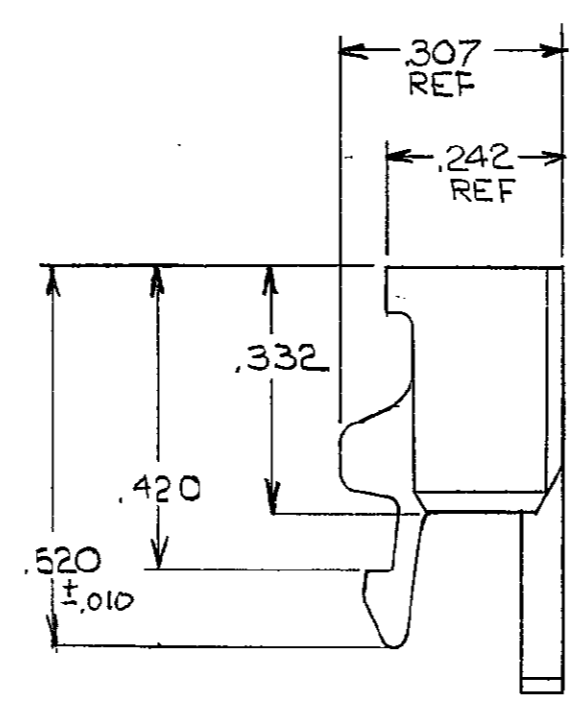

THIS DRAWING IS UNPUBLISHED. RELEASED FOR PUBLICATION
 (C) COPYRIGHT ALL RIGHTS RESERVED.

REVISIONS						
P	F	ZONE	LTR	DESCRIPTION	DATE	APPROVED
			H2	REVISED PER ECO-11-005140	31MAR11	HMR

	2.300	23	2.505	2.585	25	Z-103680-2
	2.200	22	2.405	2.485	24	Z-1
OBSOLETE	2.100	21	2.305	2.385	23	Z-
	2.000	20	2.205	2.285	22	1-
	1.900	19	2.105	2.185	21	1-
	1.800	18	2.005	2.085	20	1-
	1.700	17	1.905	1.985	19	1-
OBSOLETE	1.600	16	1.805	1.885	18	1-
	1.500	15	1.705	1.785	17	1-
	1.400	14	1.605	1.685	16	1-
OBSOLETE	1.300	13	1.505	1.585	15	1-
	1.200	12	1.405	1.485	14	1-
	1.100	11	1.305	1.385	13	1-
	1.000	10	1.205	1.285	12	
OBSOLETE	.900	9	1.105	1.185	11	
	.800	8	1.005	1.085	10	
OBSOLETE	.700	7	.905	.985	9	
	.600	6	.805	.885	8	
OBSOLETE	.500	5	.705	.785	7	
	.400	4	.605	.685	6	
	.300	3	.505	.585	5	
	.200	2	.405	.485	4	103680-1

- 1. SHROUD ACCEPTS HOUSINGS WITH GUIDE RIBS.
- 2. DIMENSION APPLIES WITH ANY BOW OR WARPAGE IN SHROUD WALLS REMOVED.
- 3. OBSOLETE PARTS: OBSOLETE CIS STREAMLINING PER D.RENAUD/D.SINISI

UNLESS OTHERWISE SPECIFIED DIMENSIONS ARE IN INCHES. TOLERANCES ON: DECIMALS ±.005 ANGLES ±	CONTRACT NO	MTE Connectivity NAME: SHROUD, COUPLING, SINGLE ROW, AMPMODU MTE		
	MATERIAL: THERMOPLASTIC COLOR: BLACK			DR: <i>R. P. Locant</i>
FINISH	CHK: <i>Ronald P. Locant</i> 4-22-85	SIZE: C	FSCM NO: 00779	DRAWING NO: 103680
	APPD: <i>Ronald P. Locant</i> 4-22-85	SCALE		SHEET 1 OF 1
	APPD: <i>Ronald P. Locant</i> 4-22-85			
	DSGN APPD			
	OTHER APPD			