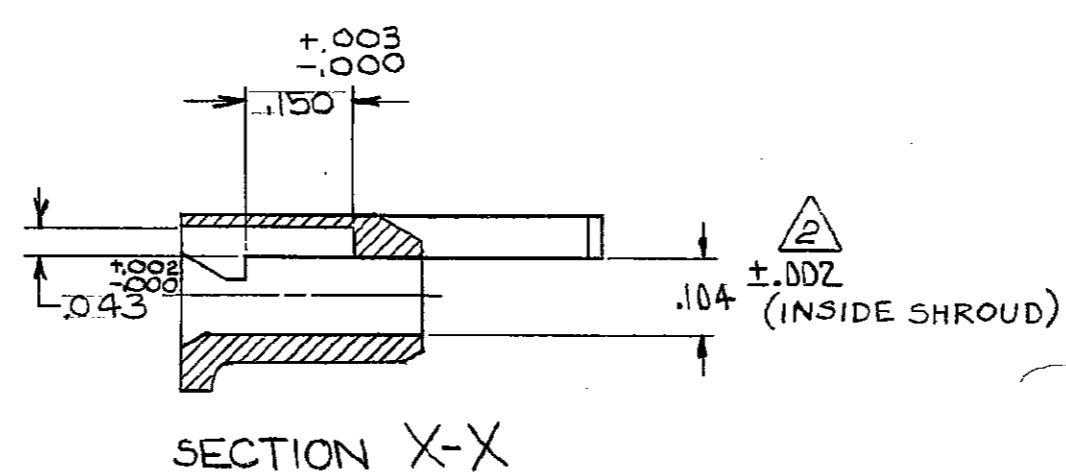

THIS DRAWING IS UNPUBLISHED. RELEASED FOR PUBLICATION
 (C) COPYRIGHT ALL RIGHTS RESERVED.

REVISIONS						
P	F	ZONE	LTR	DESCRIPTION	DATE	APPROVED
			H2	REVISED PER ECO-11-005140	31MAR11	HMR

	2.300	23	2.505	2.585	25	Z-103680-2
	2.200	22	2.405	2.485	24	Z-1
OBSOLETE	2.100	21	2.305	2.385	23	Z-
	2.000	20	2.205	2.285	22	1-
	1.900	19	2.105	2.185	21	1-
	1.800	18	2.005	2.085	20	1-
	1.700	17	1.905	1.985	19	1-
OBSOLETE	1.600	16	1.805	1.885	18	1-
	1.500	15	1.705	1.785	17	1-
	1.400	14	1.605	1.685	16	1-
OBSOLETE	1.300	13	1.505	1.585	15	1-
	1.200	12	1.405	1.485	14	1-
	1.100	11	1.305	1.385	13	1-
	1.000	10	1.205	1.285	12	
OBSOLETE	.900	9	1.105	1.185	11	
	.800	8	1.005	1.085	10	
OBSOLETE	.700	7	.905	.985	9	
	.600	6	.805	.885	8	
OBSOLETE	.500	5	.705	.785	7	
	.400	4	.605	.685	6	
	.300	3	.505	.585	5	
	.200	2	.405	.485	4	103680-1

- 1. SHROUD ACCEPTS HOUSINGS WITH GUIDE RIBS.
- 2. DIMENSION APPLIES WITH ANY BOW OR WARPAGE IN SHROUD WALLS REMOVED.
- 3. OBSOLETE PARTS: OBSOLETE CIS STREAMLINING PER D.RENAUD/D.SINISI

UNLESS OTHERWISE SPECIFIED DIMENSIONS ARE IN INCHES. TOLERANCES ON: DECIMALS ±.005 ANGLES ±	CONTRACT NO	MTE Connectivity NAME: SHROUD, COUPLING, SINGLE ROW, AMPMODU MTE		
	MATERIAL: THERMOPLASTIC COLOR: BLACK			DR: <i>R. P. Locant</i>
FINISH	CHK: <i>Ronald P. Locant</i> 4-22-85	SIZE: C	FSCM NO: 00779	DRAWING NO: 103680
	APPD: <i>Ronald P. Locant</i> 4-22-85	SCALE		SHEET 1 OF 1
	APPD: <i>Ronald P. Locant</i> 4-22-85			
	DSGN APPD			
	OTHER APPD			