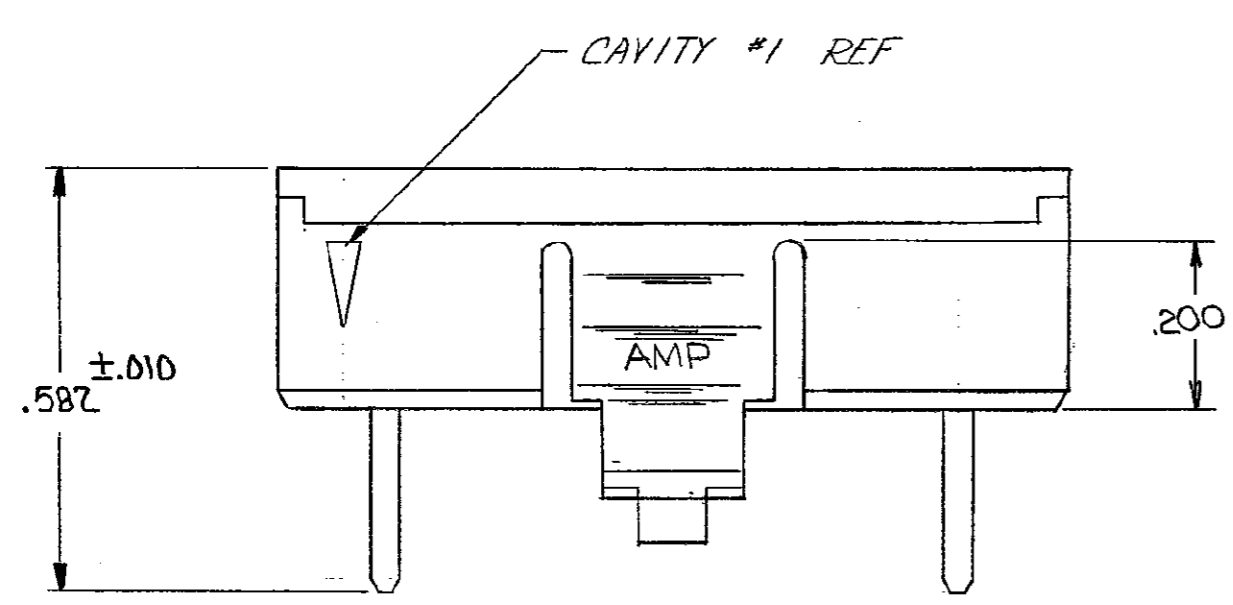

THIS DRAWING IS UNPUBLISHED. RELEASED FOR PUBLICATION
 (C) COPYRIGHT ALL RIGHTS RESERVED.

REVISIONS						
P	F	ZONE	LTR	DESCRIPTION	DATE	APPROVED
			H2	REVISED PER ECO-11-005140	31MAR11	HMR

	2.300	23	2.505	2.585	25	Z-103680-2
	2.200	22	2.405	2.485	24	Z-1
OBSOLETE	2.100	21	2.305	2.385	23	Z-
	2.000	20	2.205	2.285	22	1-
	1.900	19	2.105	2.185	21	1-
	1.800	18	2.005	2.085	20	1-
	1.700	17	1.905	1.985	19	1-
OBSOLETE	1.600	16	1.805	1.885	18	1-
	1.500	15	1.705	1.785	17	1-
	1.400	14	1.605	1.685	16	1-
	1.300	13	1.505	1.585	15	1-
OBSOLETE	1.200	12	1.405	1.485	14	1-
	1.100	11	1.305	1.385	13	1-
	1.000	10	1.205	1.285	12	
OBSOLETE	.900	9	1.105	1.185	11	
	.800	8	1.005	1.085	10	
OBSOLETE	.700	7	.905	.985	9	
	.600	6	.805	.885	8	
OBSOLETE	.500	5	.705	.785	7	
	.400	4	.605	.685	6	
	.300	3	.505	.585	5	
	.200	2	.405	.485	4	103680-1

- 1. SHROUD ACCEPTS HOUSINGS WITH GUIDE RIBS.
- 2. DIMENSION APPLIES WITH ANY BOW OR WARPAGE IN SHROUD WALLS REMOVED.
- 3. OBSOLETE PARTS: OBSOLETE CIS STREAMLINING PER D.RENAUD/D.SINISI

UNLESS OTHERWISE SPECIFIED DIMENSIONS ARE IN INCHES. TOLERANCES ON: DECIMALS ±.005 ANGLES ±	CONTRACT NO	MTE Connectivity NAME: SHROUD, COUPLING, SINGLE ROW, AMPMODU MTE		
	MATERIAL: THERMOPLASTIC COLOR: BLACK			DR: <i>R. P. Locant</i>
FINISH	CHK: <i>Ronald P. Locant</i> 4-22-85	SIZE: C	FSCM NO: 00779	DRAWING NO: 103680
	APPD: <i>Ronald P. Locant</i> 4-22-85	SCALE		SHEET 1 OF 1
	APPD: <i>Ronald P. Locant</i> 4-22-85			
	DSGN APPD			
	OTHER APPD			