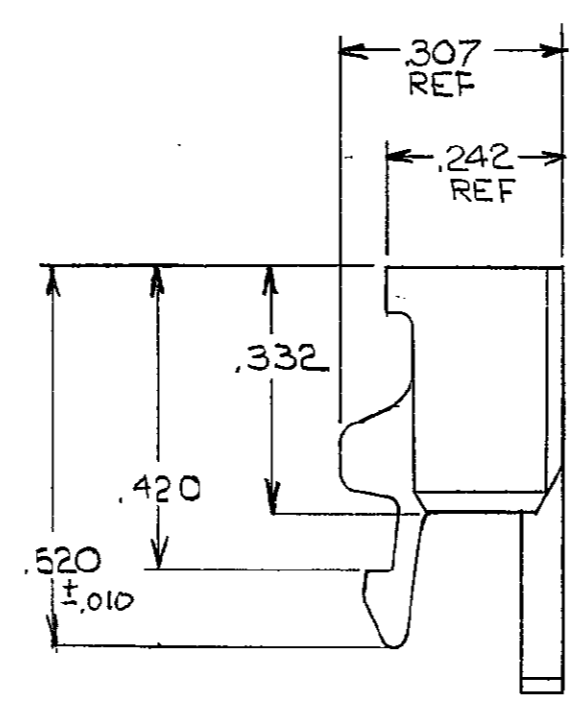

THIS DRAWING IS UNPUBLISHED. RELEASED FOR PUBLICATION
 (C) COPYRIGHT ALL RIGHTS RESERVED.

REVISIONS						
P	F	ZONE	LTR	DESCRIPTION	DATE	APPROVED
			H2	REVISED PER ECO-11-005140	31MAR11	HMR

	2.300	23	2.505	2.585	25	Z-103680-2
	2.200	22	2.405	2.485	24	Z-1
OBSOLETE	2.100	21	2.305	2.385	23	Z-
	2.000	20	2.205	2.285	22	1-
	1.900	19	2.105	2.185	21	1-
	1.800	18	2.005	2.085	20	1-
	1.700	17	1.905	1.985	19	1-
OBSOLETE	1.600	16	1.805	1.885	18	1-
	1.500	15	1.705	1.785	17	1-
	1.400	14	1.605	1.685	16	1-
	1.300	13	1.505	1.585	15	1-
OBSOLETE	1.200	12	1.405	1.485	14	1-
	1.100	11	1.305	1.385	13	1-
	1.000	10	1.205	1.285	12	
OBSOLETE	.900	9	1.105	1.185	11	
	.800	8	1.005	1.085	10	
OBSOLETE	.700	7	.905	.985	9	
	.600	6	.805	.885	8	
OBSOLETE	.500	5	.705	.785	7	
	.400	4	.605	.685	6	
	.300	3	.505	.585	5	
	.200	2	.405	.485	4	103680-1

- 1. SHROUD ACCEPTS HOUSINGS WITH GUIDE RIBS.
- 2. DIMENSION APPLIES WITH ANY BOW OR WARPAGE IN SHROUD WALLS REMOVED.
- 3. OBSOLETE PARTS: OBSOLETE CIS STREAMLINING PER D.RENAUD/D.SINISI

UNLESS OTHERWISE SPECIFIED DIMENSIONS ARE IN INCHES. TOLERANCES ON: DECIMALS ±.005 ANGLES ±	CONTRACT NO	MTE Connectivity NAME: SHROUD, COUPLING, SINGLE ROW, AMPMODU MTE		
	MATERIAL: THERMOPLASTIC COLOR: BLACK			DR: <i>R. P. Locant</i>
FINISH	CHK: <i>Ronald P. Locant</i> 4-22-85	SIZE: C	FSCM NO: 00779	DRAWING NO: 103680
	APPD: <i>Ronald P. Locant</i> 4-22-85	SCALE		SHEET 1 OF 1
	APPD: <i>Ronald P. Locant</i> 4-22-85			
	DSGN APPD			
	OTHER APPD			