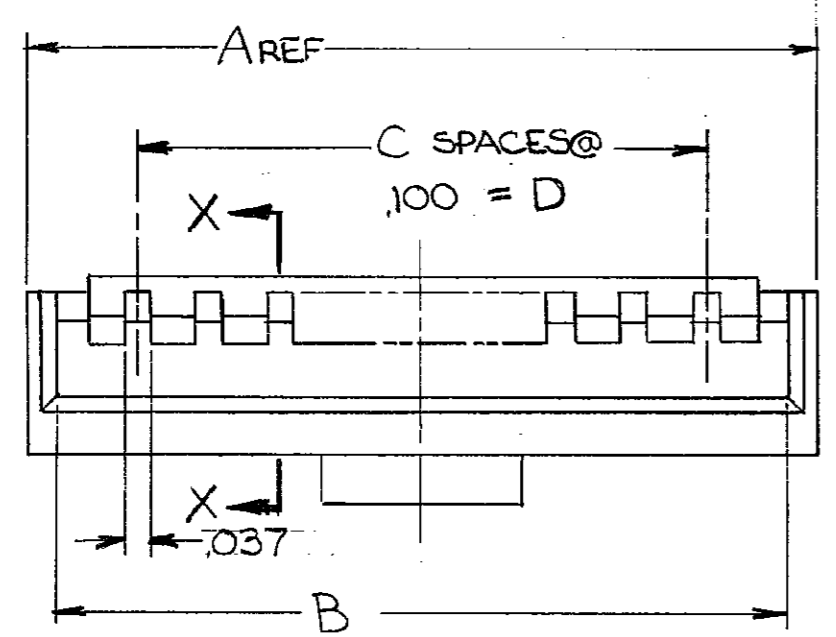

THIS DRAWING IS UNPUBLISHED. RELEASED FOR PUBLICATION
 (C) COPYRIGHT ALL RIGHTS RESERVED.

REVISIONS						
P	F	ZONE	LTR	DESCRIPTION	DATE	APPROVED
			H2	REVISED PER ECO-11-005140	31MAR11	HMR

	2.300	23	2.505	2.585	25	Z-103680-2
	2.200	22	2.405	2.485	24	Z-1
OBSOLETE	2.100	21	2.305	2.385	23	Z-
	2.000	20	2.205	2.285	22	1-
	1.900	19	2.105	2.185	21	1-
	1.800	18	2.005	2.085	20	1-
	1.700	17	1.905	1.985	19	1-
OBSOLETE	1.600	16	1.805	1.885	18	1-
	1.500	15	1.705	1.785	17	1-
	1.400	14	1.605	1.685	16	1-
	1.300	13	1.505	1.585	15	1-
OBSOLETE	1.200	12	1.405	1.485	14	1-
	1.100	11	1.305	1.385	13	1-
	1.000	10	1.205	1.285	12	
OBSOLETE	.900	9	1.105	1.185	11	
	.800	8	1.005	1.085	10	
OBSOLETE	.700	7	.905	.985	9	
	.600	6	.805	.885	8	
OBSOLETE	.500	5	.705	.785	7	
	.400	4	.605	.685	6	
	.300	3	.505	.585	5	
	.200	2	.405	.485	4	103680-1

- 1. SHROUD ACCEPTS HOUSINGS WITH GUIDE RIBS.
- 2. DIMENSION APPLIES WITH ANY BOW OR WARPAGE IN SHROUD WALLS REMOVED.
- 3. OBSOLETE PARTS: OBSOLETE CIS STREAMLINING PER D.RENAUD/D.SINISI

UNLESS OTHERWISE SPECIFIED DIMENSIONS ARE IN INCHES. TOLERANCES ON: DECIMALS ±.005 ANGLES ±	CONTRACT NO	MTE Connectivity NAME: SHROUD, COUPLING, SINGLE ROW, AMPMODU MTE		
	MATERIAL: THERMOPLASTIC COLOR: BLACK			DR: <i>R. P. Locant</i>
FINISH	CHK: <i>Ronald P. Locant</i> 4-22-85	SIZE: C	FSCM NO: 00779	DRAWING NO: 103680
	APPD: <i>Ronald P. Locant</i> 4-22-85	SCALE		SHEET 1 OF 1
	APPD: <i>Ronald P. Locant</i> 4-22-85			
	DSGN APPD			
	OTHER APPD			