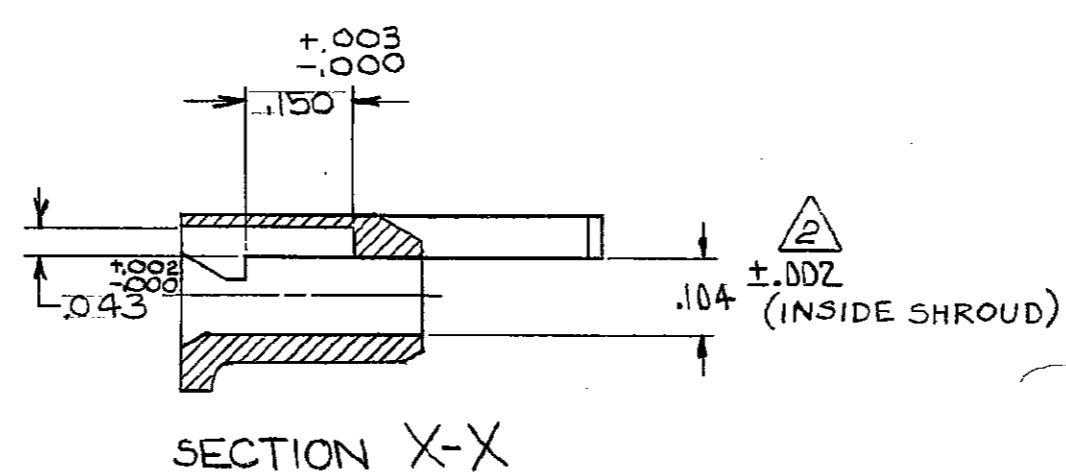

THIS DRAWING IS UNPUBLISHED. RELEASED FOR PUBLICATION
 (C) COPYRIGHT ALL RIGHTS RESERVED.

REVISIONS						
P	F	ZONE	LTR	DESCRIPTION	DATE	APPROVED
			H2	REVISED PER ECO-11-005140	31MAR11	HMR

	2.300	23	2.505	2.585	25	Z-103680-2
	2.200	22	2.405	2.485	24	Z-1
OBSOLETE	2.100	21	2.305	2.385	23	Z-
	2.000	20	2.205	2.285	22	1-
	1.900	19	2.105	2.185	21	1-
	1.800	18	2.005	2.085	20	1-
	1.700	17	1.905	1.985	19	1-
OBSOLETE	1.600	16	1.805	1.885	18	1-
	1.500	15	1.705	1.785	17	1-
	1.400	14	1.605	1.685	16	1-
	1.300	13	1.505	1.585	15	1-
OBSOLETE	1.200	12	1.405	1.485	14	1-
	1.100	11	1.305	1.385	13	1-
	1.000	10	1.205	1.285	12	
OBSOLETE	.900	9	1.105	1.185	11	
	.800	8	1.005	1.085	10	
OBSOLETE	.700	7	.905	.985	9	
	.600	6	.805	.885	8	
OBSOLETE	.500	5	.705	.785	7	
	.400	4	.605	.685	6	
	.300	3	.505	.585	5	
	.200	2	.405	.485	4	103680-1

- 1. SHROUD ACCEPTS HOUSINGS WITH GUIDE RIBS.
- 2. DIMENSION APPLIES WITH ANY BOW OR WARPAGE IN SHROUD WALLS REMOVED.
- 3. OBSOLETE PARTS: OBSOLETE CIS STREAMLINING PER D.RENAUD/D.SINISI

UNLESS OTHERWISE SPECIFIED DIMENSIONS ARE IN INCHES. TOLERANCES ON: DECIMALS ±.005 ANGLES ±	CONTRACT NO	MTE Connectivity NAME: SHROUD, COUPLING, SINGLE ROW, AMPMODU MTE		
	MATERIAL: THERMOPLASTIC COLOR: BLACK			DR: <i>R. P. Locant</i>
FINISH	CHK: <i>Ronald P. Locant</i> 4-22-85	SIZE: C	FSCM NO: 00779	DRAWING NO: 103680
	APPD: <i>Ronald P. Locant</i> 4-22-85	SCALE		SHEET 1 OF 1
	APPD: <i>Ronald P. Locant</i> 4-22-85			
	DSGN APPD			
	OTHER APPD			