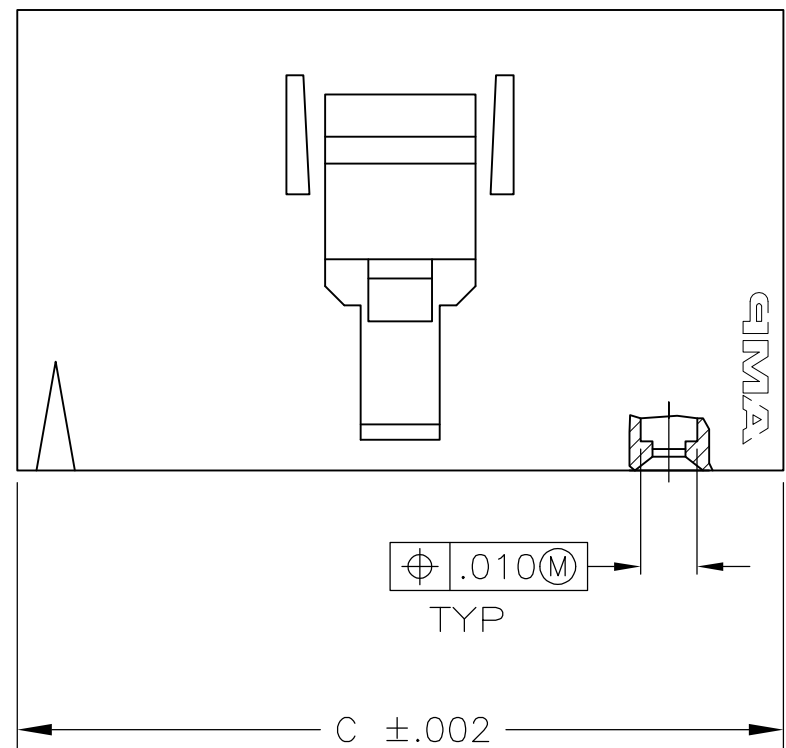

THIS DRAWING IS UNPUBLISHED. RELEASED FOR PUBLICATION  
 © COPYRIGHT - By - ALL RIGHTS RESERVED.

LOC	DIST	REVISIONS			
P	LTR	DESCRIPTION	DATE	DWN	APVD
AD	00	F3	REVISED PER ECO-11-010839	25MAY11	RK HMR

1 MATERIAL: FLAME RETARDANT THERMOPLASTIC, COLOR- BLACK.  
 2 THIS DIMENSION .480 FOR 2 POSN ONLY

2.498	2.400	24	25	2-104257-4
2.398	2.300	23	24	2-104257-3
2.298	2.200	22	23	2-104257-2
2.198	2.100	21	22	2-104257-1
2.098	2.000	20	21	2-104257-0
1.998	1.900	19	20	1-104257-9
1.898	1.800	18	19	1-104257-8
1.798	1.700	17	18	1-104257-7
1.698	1.600	16	17	1-104257-6
1.598	1.500	15	16	1-104257-5
1.498	1.400	14	15	1-104257-4
1.398	1.300	13	14	1-104257-3
1.298	1.200	12	13	1-104257-2
1.198	1.100	11	12	1-104257-1
1.098	1.000	10	11	1-104257-0
.998	.900	9	10	104257-9
.898	.800	8	9	104257-8
.798	.700	7	8	104257-7
.698	.600	6	7	104257-6
.598	.500	5	6	104257-5
.498	.400	4	5	104257-4
.398	.300	3	4	104257-3
.298	.200	2	3	104257-2
.198	.100	1	2	104257-1

DETAIL FOR -1 ONLY  
(2 POSITION)

DETAIL FOR -2 ONLY  
(3 POSITION)

THIS DRAWING IS A CONTROLLED DOCUMENT.		DWN R BROWN 02FEB2006		
DIMENSIONS: INCHES		CHK J GESFORD 02FEB2006		
TOLERANCES UNLESS OTHERWISE SPECIFIED:		APVD J GESFORD 02FEB2006	NAME	
0 PLC ± -		PRODUCT SPEC	RECEPTACLE HOUSING, AMPMODU	
1 PLC ± -		108-25034	MTE, SINGLE ROW, .100CL	
2 PLC ± -		APPLICATION SPEC	POLARIZED WITH LATCH	
3 PLC ± .005		114-25026	SIZE	RESTRICTED TO
4 PLC ± -		WEIGHT	A2	-
ANGLES ± -		CUSTOMER DRAWING	CAGE CODE	DRAWING NO
FINISH		SCALE	00779	C=104257
1		4:1	SHEET	1 OF 1
		REV	F3	