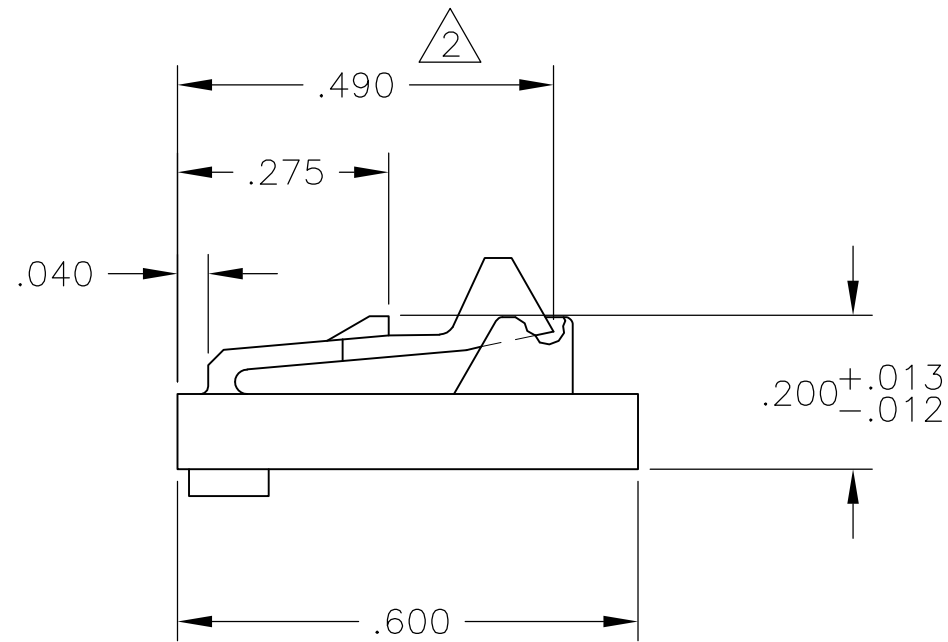

THIS DRAWING IS UNPUBLISHED. RELEASED FOR PUBLICATION  
 © COPYRIGHT - By - ALL RIGHTS RESERVED.

LOC	DIST	REVISIONS			
P	LTR	DESCRIPTION	DATE	DWN	APVD
AD	00	F3	REVISED PER ECO-11-010839	25MAY11	RK HMR

1 MATERIAL: FLAME RETARDANT THERMOPLASTIC, COLOR- BLACK.  
 2 THIS DIMENSION .480 FOR 2 POSN ONLY

2.498	2.400	24	25	2-104257-4
2.398	2.300	23	24	2-104257-3
2.298	2.200	22	23	2-104257-2
2.198	2.100	21	22	2-104257-1
2.098	2.000	20	21	2-104257-0
1.998	1.900	19	20	1-104257-9
1.898	1.800	18	19	1-104257-8
1.798	1.700	17	18	1-104257-7
1.698	1.600	16	17	1-104257-6
1.598	1.500	15	16	1-104257-5
1.498	1.400	14	15	1-104257-4
1.398	1.300	13	14	1-104257-3
1.298	1.200	12	13	1-104257-2
1.198	1.100	11	12	1-104257-1
1.098	1.000	10	11	1-104257-0
.998	.900	9	10	104257-9
.898	.800	8	9	104257-8
.798	.700	7	8	104257-7
.698	.600	6	7	104257-6
.598	.500	5	6	104257-5
.498	.400	4	5	104257-4
.398	.300	3	4	104257-3
.298	.200	2	3	104257-2
.198	.100	1	2	104257-1

DETAIL FOR -1 ONLY  
(2 POSITION)

DETAIL FOR -2 ONLY  
(3 POSITION)

THIS DRAWING IS A CONTROLLED DOCUMENT.		DWN R BROWN 02FEB2006		
DIMENSIONS: INCHES		CHK J GESFORD 02FEB2006		
TOLERANCES UNLESS OTHERWISE SPECIFIED:		APVD J GESFORD 02FEB2006	NAME	
0 PLC ± -		PRODUCT SPEC	RECEPTACLE HOUSING, AMPMODU	
1 PLC ± -		108-25034	MTE, SINGLE ROW, .100CL	
2 PLC ± -		APPLICATION SPEC	POLARIZED WITH LATCH	
3 PLC ± .005		114-25026	SIZE	RESTRICTED TO
4 PLC ± -		WEIGHT	A2	-
ANGLES ± -		CUSTOMER DRAWING	CAGE CODE	DRAWING NO
FINISH		SCALE	00779	C=104257
1		4:1	SHEET	1 OF 1
		REV	F3	