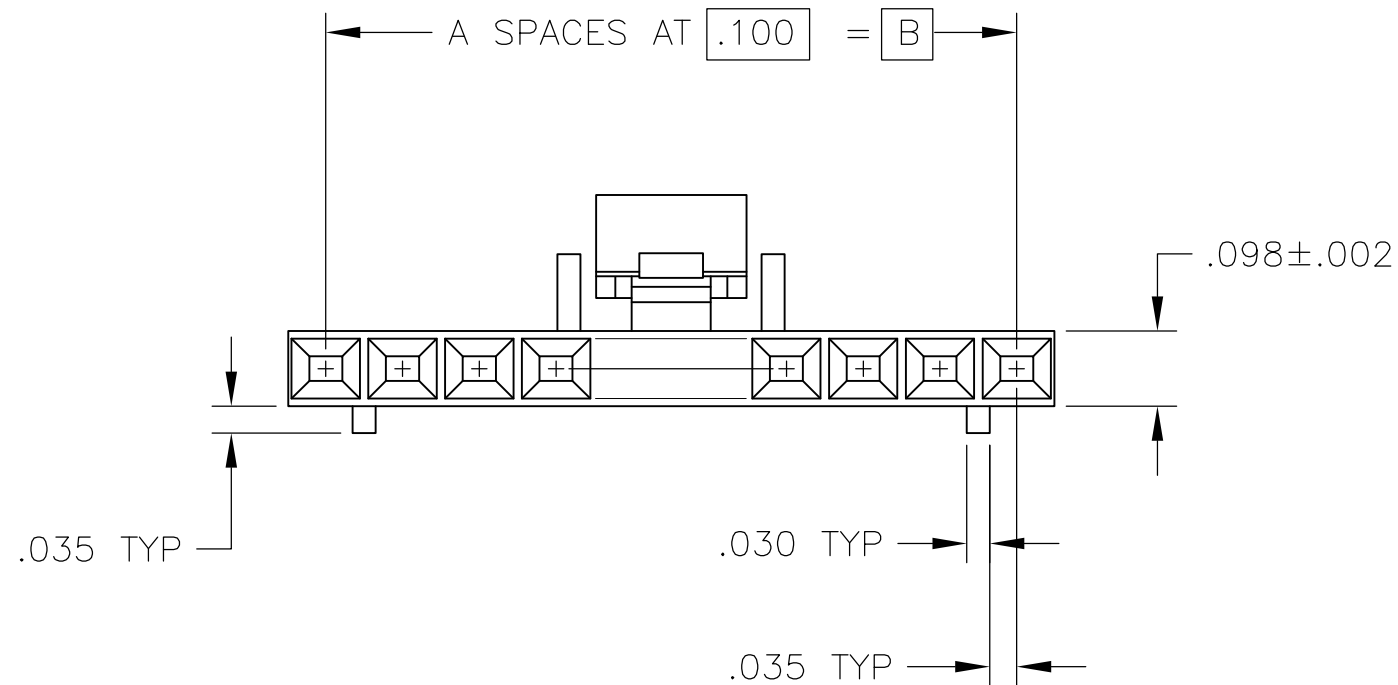

2.498	2.400	24	25	2-104257-4
2.398	2.300	23	24	2-104257-3
2.298	2.200	22	23	2-104257-2
2.198	2.100	21	22	2-104257-1
2.098	2.000	20	21	2-104257-0
1.998	1.900	19	20	1-104257-9
1.898	1.800	18	19	1-104257-8
1.798	1.700	17	18	1-104257-7
1.698	1.600	16	17	1-104257-6
1.598	1.500	15	16	1-104257-5
1.498	1.400	14	15	1-104257-4
1.398	1.300	13	14	1-104257-3
1.298	1.200	12	13	1-104257-2
1.198	1.100	11	12	1-104257-1
1.098	1.000	10	11	1-104257-0
.998	.900	9	10	104257-9
.898	.800	8	9	104257-8
.798	.700	7	8	104257-7
.698	.600	6	7	104257-6
.598	.500	5	6	104257-5
.498	.400	4	5	104257-4
.398	.300	3	4	104257-3
.298	.200	2	3	104257-2
.198	.100	1	2	104257-1

DETAIL FOR -1 ONLY  
(2 POSITION)

DETAIL FOR -2 ONLY  
(3 POSITION)

THIS DRAWING IS A CONTROLLED DOCUMENT.		DWN R BROWN 02FEB2006		
DIMENSIONS: INCHES		CHK J GESFORD 02FEB2006		
TOLERANCES UNLESS OTHERWISE SPECIFIED:		APVD J GESFORD 02FEB2006	NAME	
0 PLC ± -		PRODUCT SPEC	RECEPTACLE HOUSING, AMPMODU	
1 PLC ± -		108-25034	MTE, SINGLE ROW, .100CL	
2 PLC ± -		APPLICATION SPEC	POLARIZED WITH LATCH	
3 PLC ± .005		114-25026	SIZE	RESTRICTED TO
4 PLC ± -		WEIGHT	A2	-
ANGLES ± -		CUSTOMER DRAWING	CAGE CODE	DRAWING NO
FINISH		SCALE	00779	C=104257
1		4:1	SHEET	1 OF 1
		REV	F3	