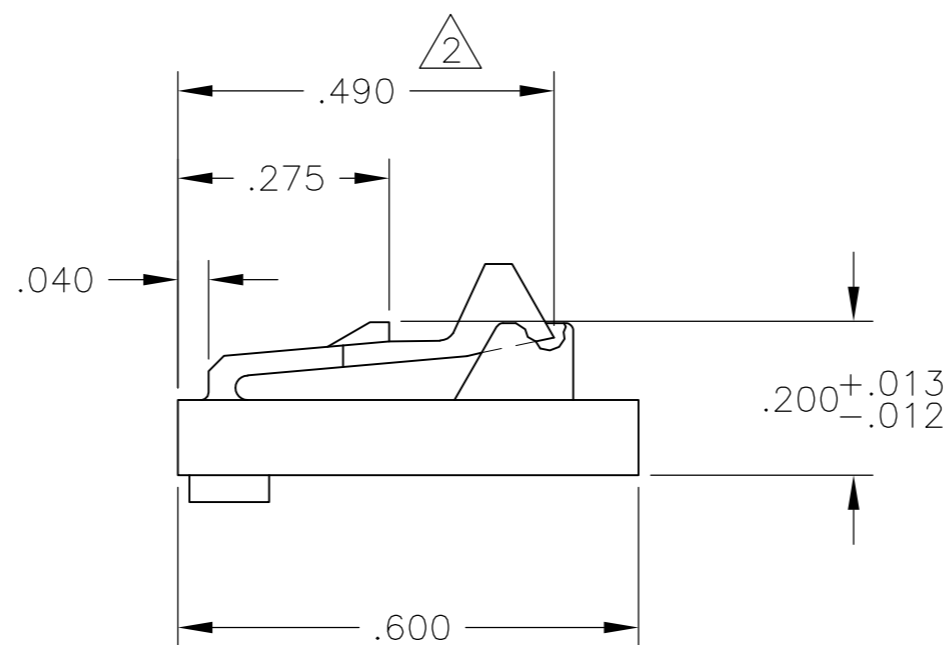

THIS DRAWING IS UNPUBLISHED. RELEASED FOR PUBLICATION
 © COPYRIGHT - By - ALL RIGHTS RESERVED.

LOC	DIST	REVISIONS			
P	LTR	DESCRIPTION	DATE	DWN	APVD
AD	00	F3	REVISED PER ECO-11-010839	25MAY11	RK HMR

1 MATERIAL: FLAME RETARDANT THERMOPLASTIC, COLOR- BLACK.
 2 THIS DIMENSION .480 FOR 2 POSN ONLY

DETAIL FOR -1 ONLY
(2 POSITION)

DETAIL FOR -2 ONLY
(3 POSITION)

2.498	2.400	24	25	2-104257-4
2.398	2.300	23	24	2-104257-3
2.298	2.200	22	23	2-104257-2
2.198	2.100	21	22	2-104257-1
2.098	2.000	20	21	2-104257-0
1.998	1.900	19	20	1-104257-9
1.898	1.800	18	19	1-104257-8
1.798	1.700	17	18	1-104257-7
1.698	1.600	16	17	1-104257-6
1.598	1.500	15	16	1-104257-5
1.498	1.400	14	15	1-104257-4
1.398	1.300	13	14	1-104257-3
1.298	1.200	12	13	1-104257-2
1.198	1.100	11	12	1-104257-1
1.098	1.000	10	11	1-104257-0
.998	.900	9	10	104257-9
.898	.800	8	9	104257-8
.798	.700	7	8	104257-7
.698	.600	6	7	104257-6
.598	.500	5	6	104257-5
.498	.400	4	5	104257-4
.398	.300	3	4	104257-3
.298	.200	2	3	104257-2
.198	.100	1	2	104257-1
C	B	A	NO OF POSN	PART NUMBER

THIS DRAWING IS A CONTROLLED DOCUMENT.		DWN	R BROWN	02FEB2006
DIMENSIONS: INCHES		CHK	J GESFORD	02FEB2006
TOLERANCES UNLESS OTHERWISE SPECIFIED:		APVD	J GESFORD	02FEB2006
0 PLC	± -	NAME		
1 PLC	± -	RECEPTACLE HOUSING, AMPMODU		
2 PLC	± -	MTE, SINGLE ROW, .100CL		
3 PLC	± .005	POLARIZED WITH LATCH		
4 PLC	± -	PRODUCT SPEC	108-25034	
ANGLES	± -	APPLICATION SPEC	114-25026	
FINISH	-	WEIGHT	-	
MATERIAL		SIZE CAGE CODE DRAWING NO RESTRICTED TO		
1		A2 00779 C=104257 -		
CUSTOMER DRAWING		SCALE	4:1	SHEET 1 of 1 REV F3