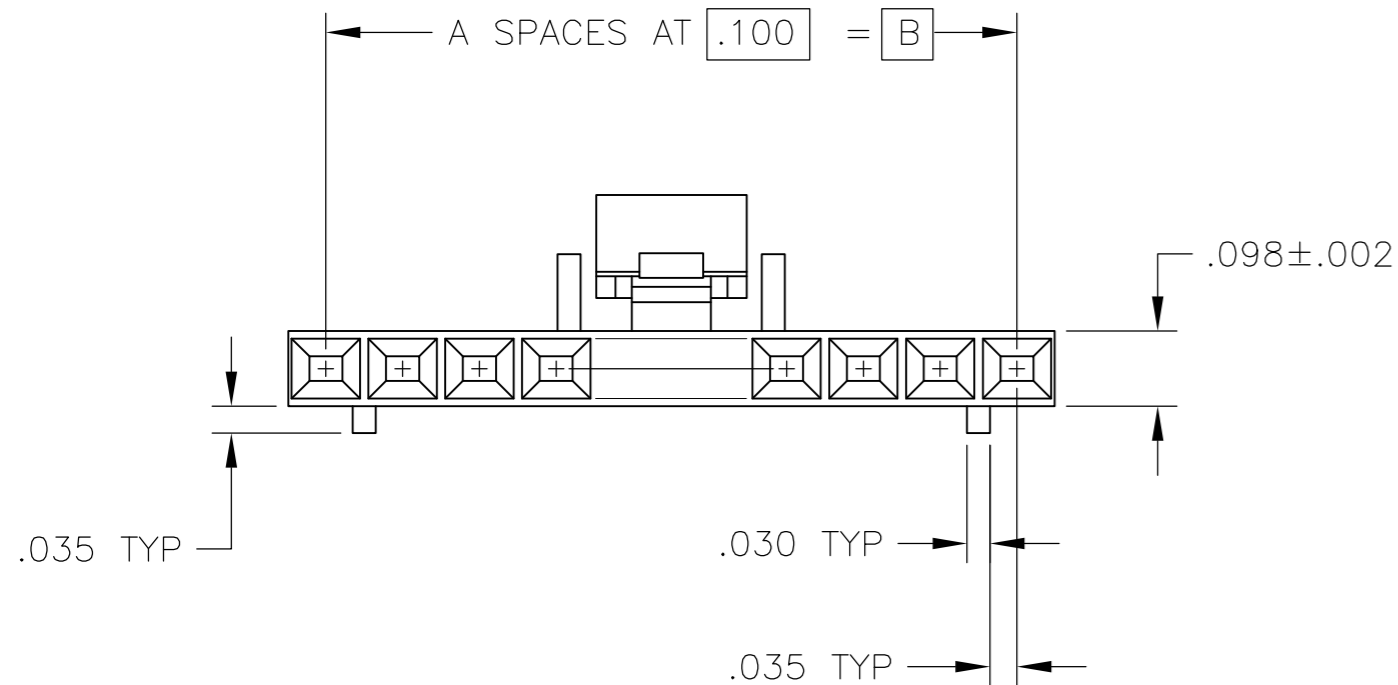

DETAIL FOR -1 ONLY
(2 POSITION)

DETAIL FOR -2 ONLY
(3 POSITION)

2.498	2.400	24	25	2-104257-4
2.398	2.300	23	24	2-104257-3
2.298	2.200	22	23	2-104257-2
2.198	2.100	21	22	2-104257-1
2.098	2.000	20	21	2-104257-0
1.998	1.900	19	20	1-104257-9
1.898	1.800	18	19	1-104257-8
1.798	1.700	17	18	1-104257-7
1.698	1.600	16	17	1-104257-6
1.598	1.500	15	16	1-104257-5
1.498	1.400	14	15	1-104257-4
1.398	1.300	13	14	1-104257-3
1.298	1.200	12	13	1-104257-2
1.198	1.100	11	12	1-104257-1
1.098	1.000	10	11	1-104257-0
.998	.900	9	10	104257-9
.898	.800	8	9	104257-8
.798	.700	7	8	104257-7
.698	.600	6	7	104257-6
.598	.500	5	6	104257-5
.498	.400	4	5	104257-4
.398	.300	3	4	104257-3
.298	.200	2	3	104257-2
.198	.100	1	2	104257-1
C	B	A	NO OF POSN	PART NUMBER

THIS DRAWING IS A CONTROLLED DOCUMENT.		DWN	R BROWN	02FEB2006
DIMENSIONS: INCHES		CHK	J GESFORD	02FEB2006
TOLERANCES UNLESS OTHERWISE SPECIFIED:		APVD	J GESFORD	02FEB2006
0 PLC	± -	NAME		
1 PLC	± -	RECEPTACLE HOUSING, AMPMODU		
2 PLC	± -	MTE, SINGLE ROW, .100CL		
3 PLC	± .005	POLARIZED WITH LATCH		
4 PLC	± -	PRODUCT SPEC	108-25034	
ANGLES	± -	APPLICATION SPEC	114-25026	
FINISH	-	WEIGHT	-	
MATERIAL		SIZE CAGE CODE DRAWING NO RESTRICTED TO		
1		A2 00779 C=104257 -		
CUSTOMER DRAWING		SCALE	4:1	SHEET 1 of 1 REV F3