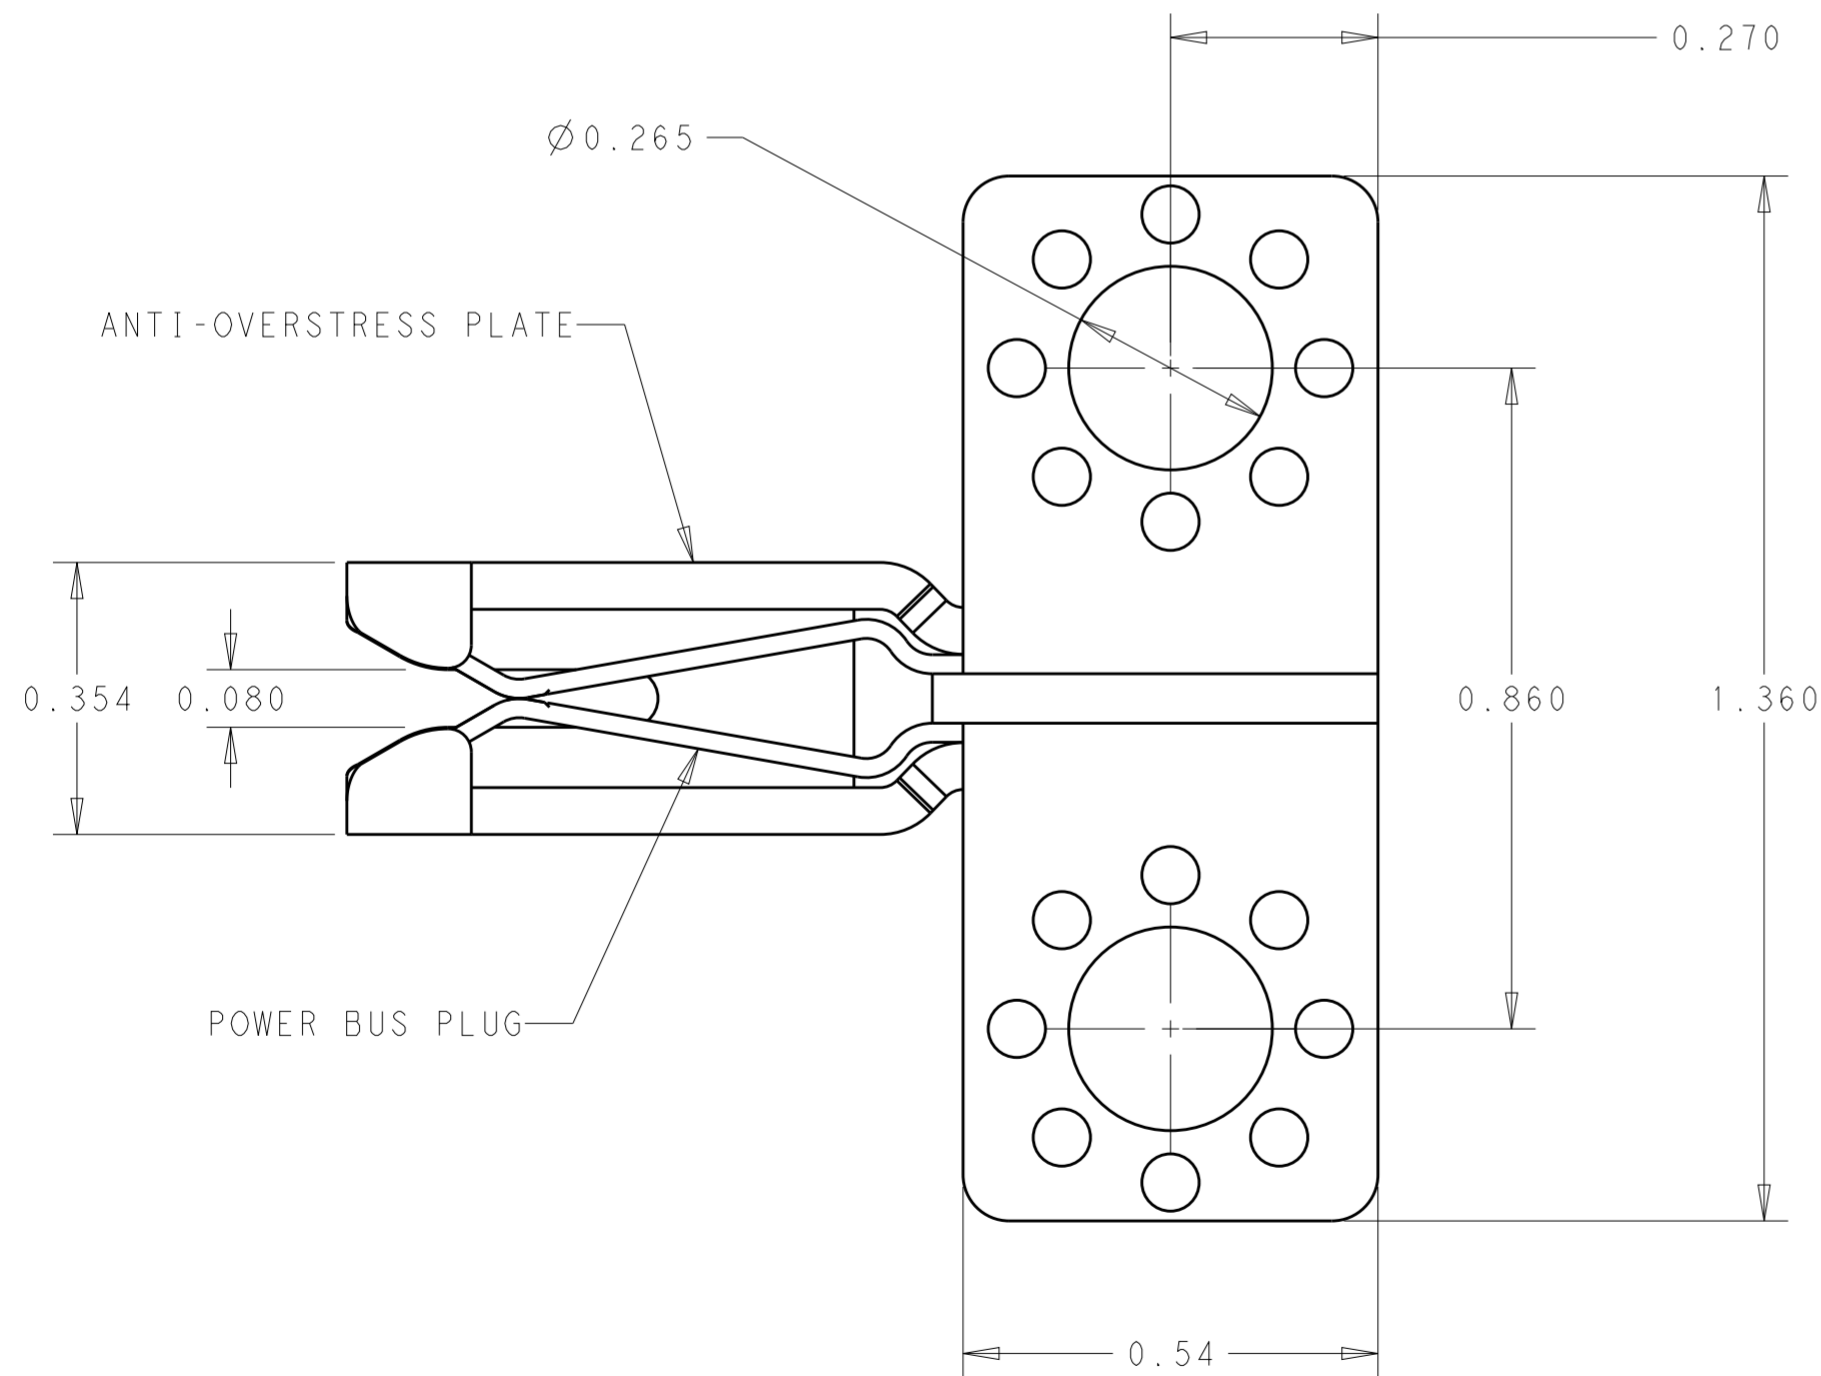

NOTES:

- PARTS SHOWN ASSEMBLED FOR REFERENCE ONLY.
- MATERIAL:
POWER CONTACT: COPPER ALLOY
ANTI-OVERSTRESS PLATE: STAINLESS STEEL.
- PLATING: SILVER PLATING OVER NICKEL UNDERPLATED THE POWER CONTACT.
- PRODUCT NUMBER AND DATE CODE
- ALL THE DIMENSIONS REFERENCE ONLY.

SCALE 4:1

104729-1	PLUGGABLE BUS BAR, 062 F SERIES
PART NO	DESCRIPTION

THIS DRAWING IS A CONTROLLED DOCUMENT.		DWN: MAC LIU 12NOV2013	STE TE Connectivity	
		CHK: SUNY ZHAO 12NOV2013		
DIMENSIONS: INCHES		APVD: -	NAME: PLUGGABLE BUS BAR CONN 062F SERIES W/ GUIDE	
TOLERANCES UNLESS OTHERWISE SPECIFIED:		PRODUCT SPEC: 108-1380	SIZE: A2	
0 PLC ±		APPLICATION SPEC: 114-2130	CAGE CODE: -	
1 PLC ±0.1		WEIGHT: -	DRAWING NO: C-104729	
2 PLC ±0.02		RESTRICTED TO: -		
3 PLC ±0.005		SCALE: 4:1 SHEET 1 OF 1		
4 PLC ±		REV: F2		
ANGLES ±2°		Customer Drawing		
FINISH				