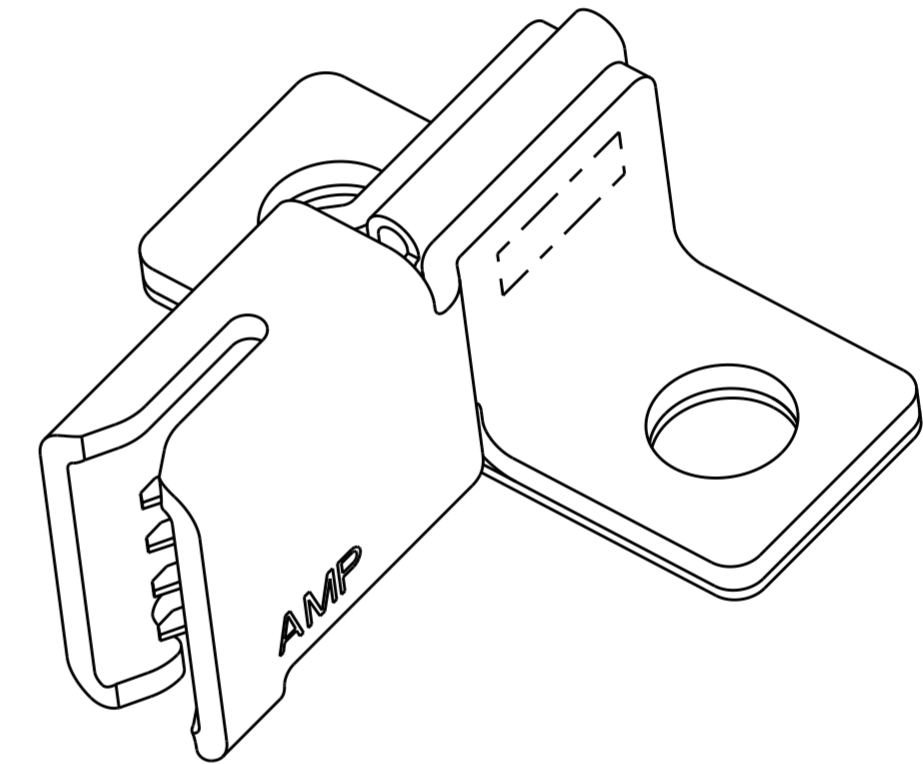

NOTES:

- PARTS SHOWN ASSEMBLED FOR REFERENCE ONLY.
- MATERIAL:
POWER CONTACT: COPPER ALLOY
ANTI-OVERSTRESS PLATE: STAINLESS STEEL.
- PLATING: SILVER PLATING OVER NICKEL UNDERPLATED THE POWER CONTACT.
- PRODUCT NUMBER AND DATE CODE
- ALL THE DIMENSIONS REFERENCE ONLY.

SCALE 4:1

104729-1	PLUGGABLE BUS BAR, 062 F SERIES
PART NO	DESCRIPTION

THIS DRAWING IS A CONTROLLED DOCUMENT.		DWN: MAC LIU 12NOV2013	STE TE Connectivity	
		CHK: SUNY ZHAO 12NOV2013		
DIMENSIONS: INCHES		APVD: -	NAME: PLUGGABLE BUS BAR CONN 062F SERIES W/ GUIDE	
TOLERANCES UNLESS OTHERWISE SPECIFIED:		PRODUCT SPEC: 108-1380	SIZE: A2	
0 PLC ±		APPLICATION SPEC: 114-2130	CAGE CODE: -	
1 PLC ±0.1		WEIGHT: -	DRAWING NO: C-104729	
2 PLC ±0.02		RESTRICTED TO: -		
3 PLC ±0.005		SCALE: 4:1 SHEET 1 OF 1		
4 PLC ±		REV: F2		
ANGLES ±2°		Customer Drawing		
FINISH				