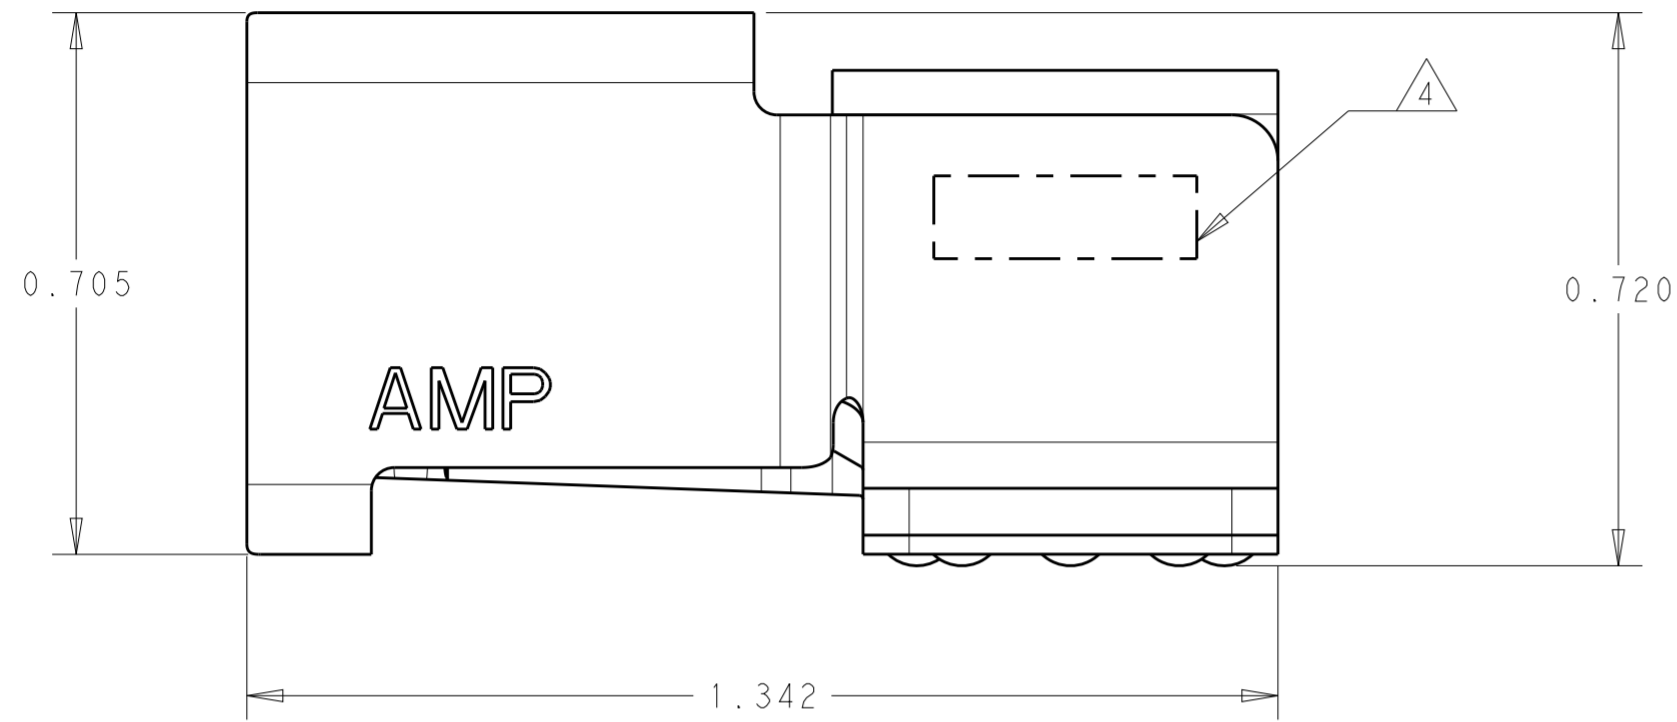

NOTES:

- PARTS SHOWN ASSEMBLED FOR REFERENCE ONLY.
- MATERIAL:
POWER CONTACT: COPPER ALLOY
ANTI-OVERSTRESS PLATE: STAINLESS STEEL.
- PLATING: SILVER PLATING OVER NICKEL UNDERPLATED THE POWER CONTACT.
- PRODUCT NUMBER AND DATE CODE
- ALL THE DIMENSIONS REFERENCE ONLY.

SCALE 4:1

104729-1	PLUGGABLE BUS BAR, 062 F SERIES
PART NO	DESCRIPTION

THIS DRAWING IS A CONTROLLED DOCUMENT.		DWN: MAC LIU 12NOV2013	STE TE Connectivity	
		CHK: SUNY ZHAO 12NOV2013		
DIMENSIONS: INCHES		APVD: -	NAME: PLUGGABLE BUS BAR CONN 062F SERIES W/ GUIDE	
TOLERANCES UNLESS OTHERWISE SPECIFIED:		PRODUCT SPEC: 108-1380	SIZE: A2	
0 PLC ±		APPLICATION SPEC: 114-2130	CAGE CODE: -	
1 PLC ±0.1		WEIGHT: -	DRAWING NO: C-104729	
2 PLC ±0.02		RESTRICTED TO: -		
3 PLC ±0.005		SCALE: 4:1 SHEET 1 OF 1		
4 PLC ±		REV: F2		
ANGLES ±2°		Customer Drawing		
FINISH				