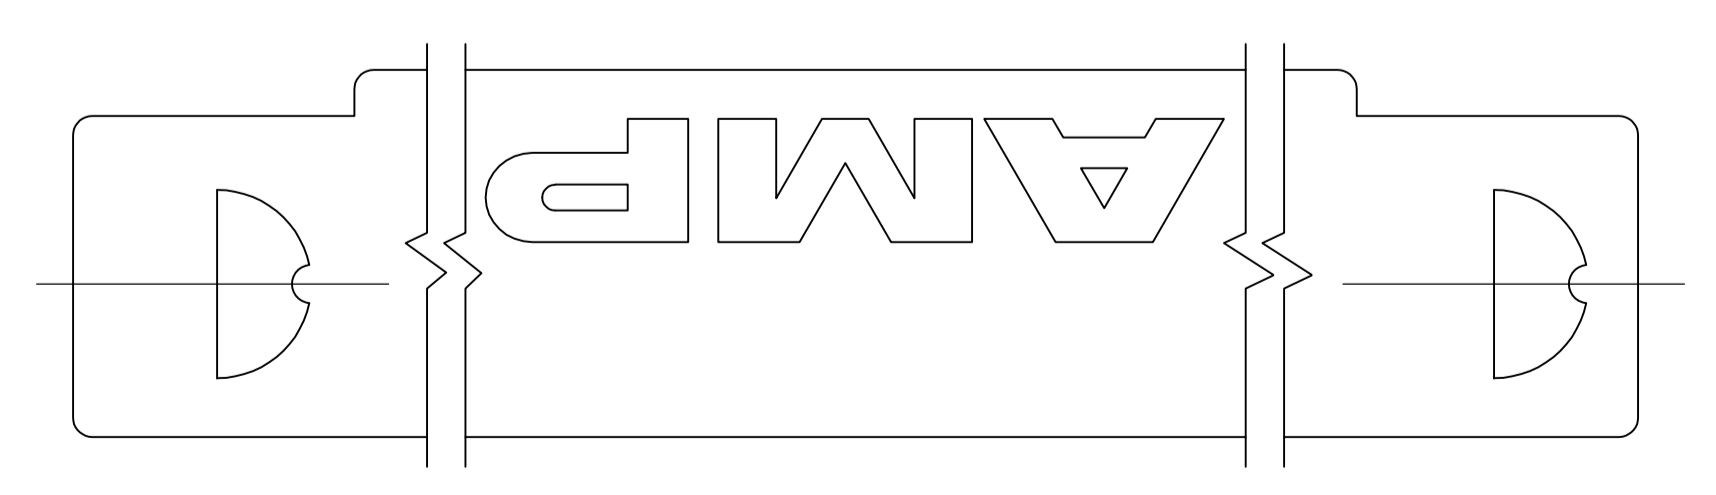

- 1 MATERIAL: POLYESTER, BLACK.
- 2 OBSOLETE PART NUMBER.
- 3 OBSOLETE PARTS: OBSOLETE CIS STREAMLINING PER D.RENAUD/D.SINISI

2	44.76	43.74	51.18	47.37	68	1-104891-1
	[1.762]	[1.722]	[2.015]	[1.865]		
100	65.08	64.06	71.50	67.69	100	1-104891-0
	[2.562]	[2.522]	[2.815]	[2.665]		
3	58.73	57.71	65.15	61.34	90	104891-9
	[2.312]	[2.272]	[2.565]	[2.415]		
80	52.38	51.36	58.80	54.99	80	104891-8
	[2.062]	[2.022]	[2.315]	[2.165]		
70	46.03	45.01	52.45	48.64	70	104891-7
	[1.812]	[1.772]	[2.065]	[1.915]		
60	39.68	38.66	46.10	42.29	60	104891-6
	[1.562]	[1.522]	[1.815]	[1.665]		
50	33.33	32.31	39.75	35.94	50	104891-5
	[1.312]	[1.272]	[1.565]	[1.415]		
40	26.98	25.96	33.82	29.59	40	104891-4
	[1.062]	[1.022]	[1.315]	[1.165]		
30	20.63	19.61	27.05	23.24	30	104891-3
	[.812]	[.772]	[1.065]	[.915]		
20	14.28	13.26	20.70	16.89	20	104891-2
	[.562]	[.522]	[.815]	[.665]		
10	7.92	6.91	14.35	10.54	10	104891-1
	[.312]	[.272]	[.565]	[.415]		
	D	C	B	A	NO OF POSN	PART NUMBER

THIS DRAWING IS A CONTROLLED DOCUMENT.		DIN L. CASTAGNA 23JUN93 CHK J. HERRINGTON 24JUN93 APVD J. HERRINGTON 24JUN93	TE Connectivity	
DIMENSIONS: mm [INCHES]	TOLERANCES UNLESS OTHERWISE SPECIFIED: 0 PLC ± - 1 PLC ± - 2 PLC ± 0.36[.015] 3 PLC ± - 4 PLC ± - ANGLES ± -	NAME PRODUCT SPEC 108-1443 APPLICATION SPEC 114-7010	TERMINATING COVER AMPMODU 50/50 GRID	
	MATERIAL 1 FINISH -	WEIGHT - CUSTOMER DRAWING	SIZE A1 CAGE CODE 00779 DRAWING NO. 104891	RESTRICTED TO - SCALE 10:1 SHEET 1 OF 1 REV C2