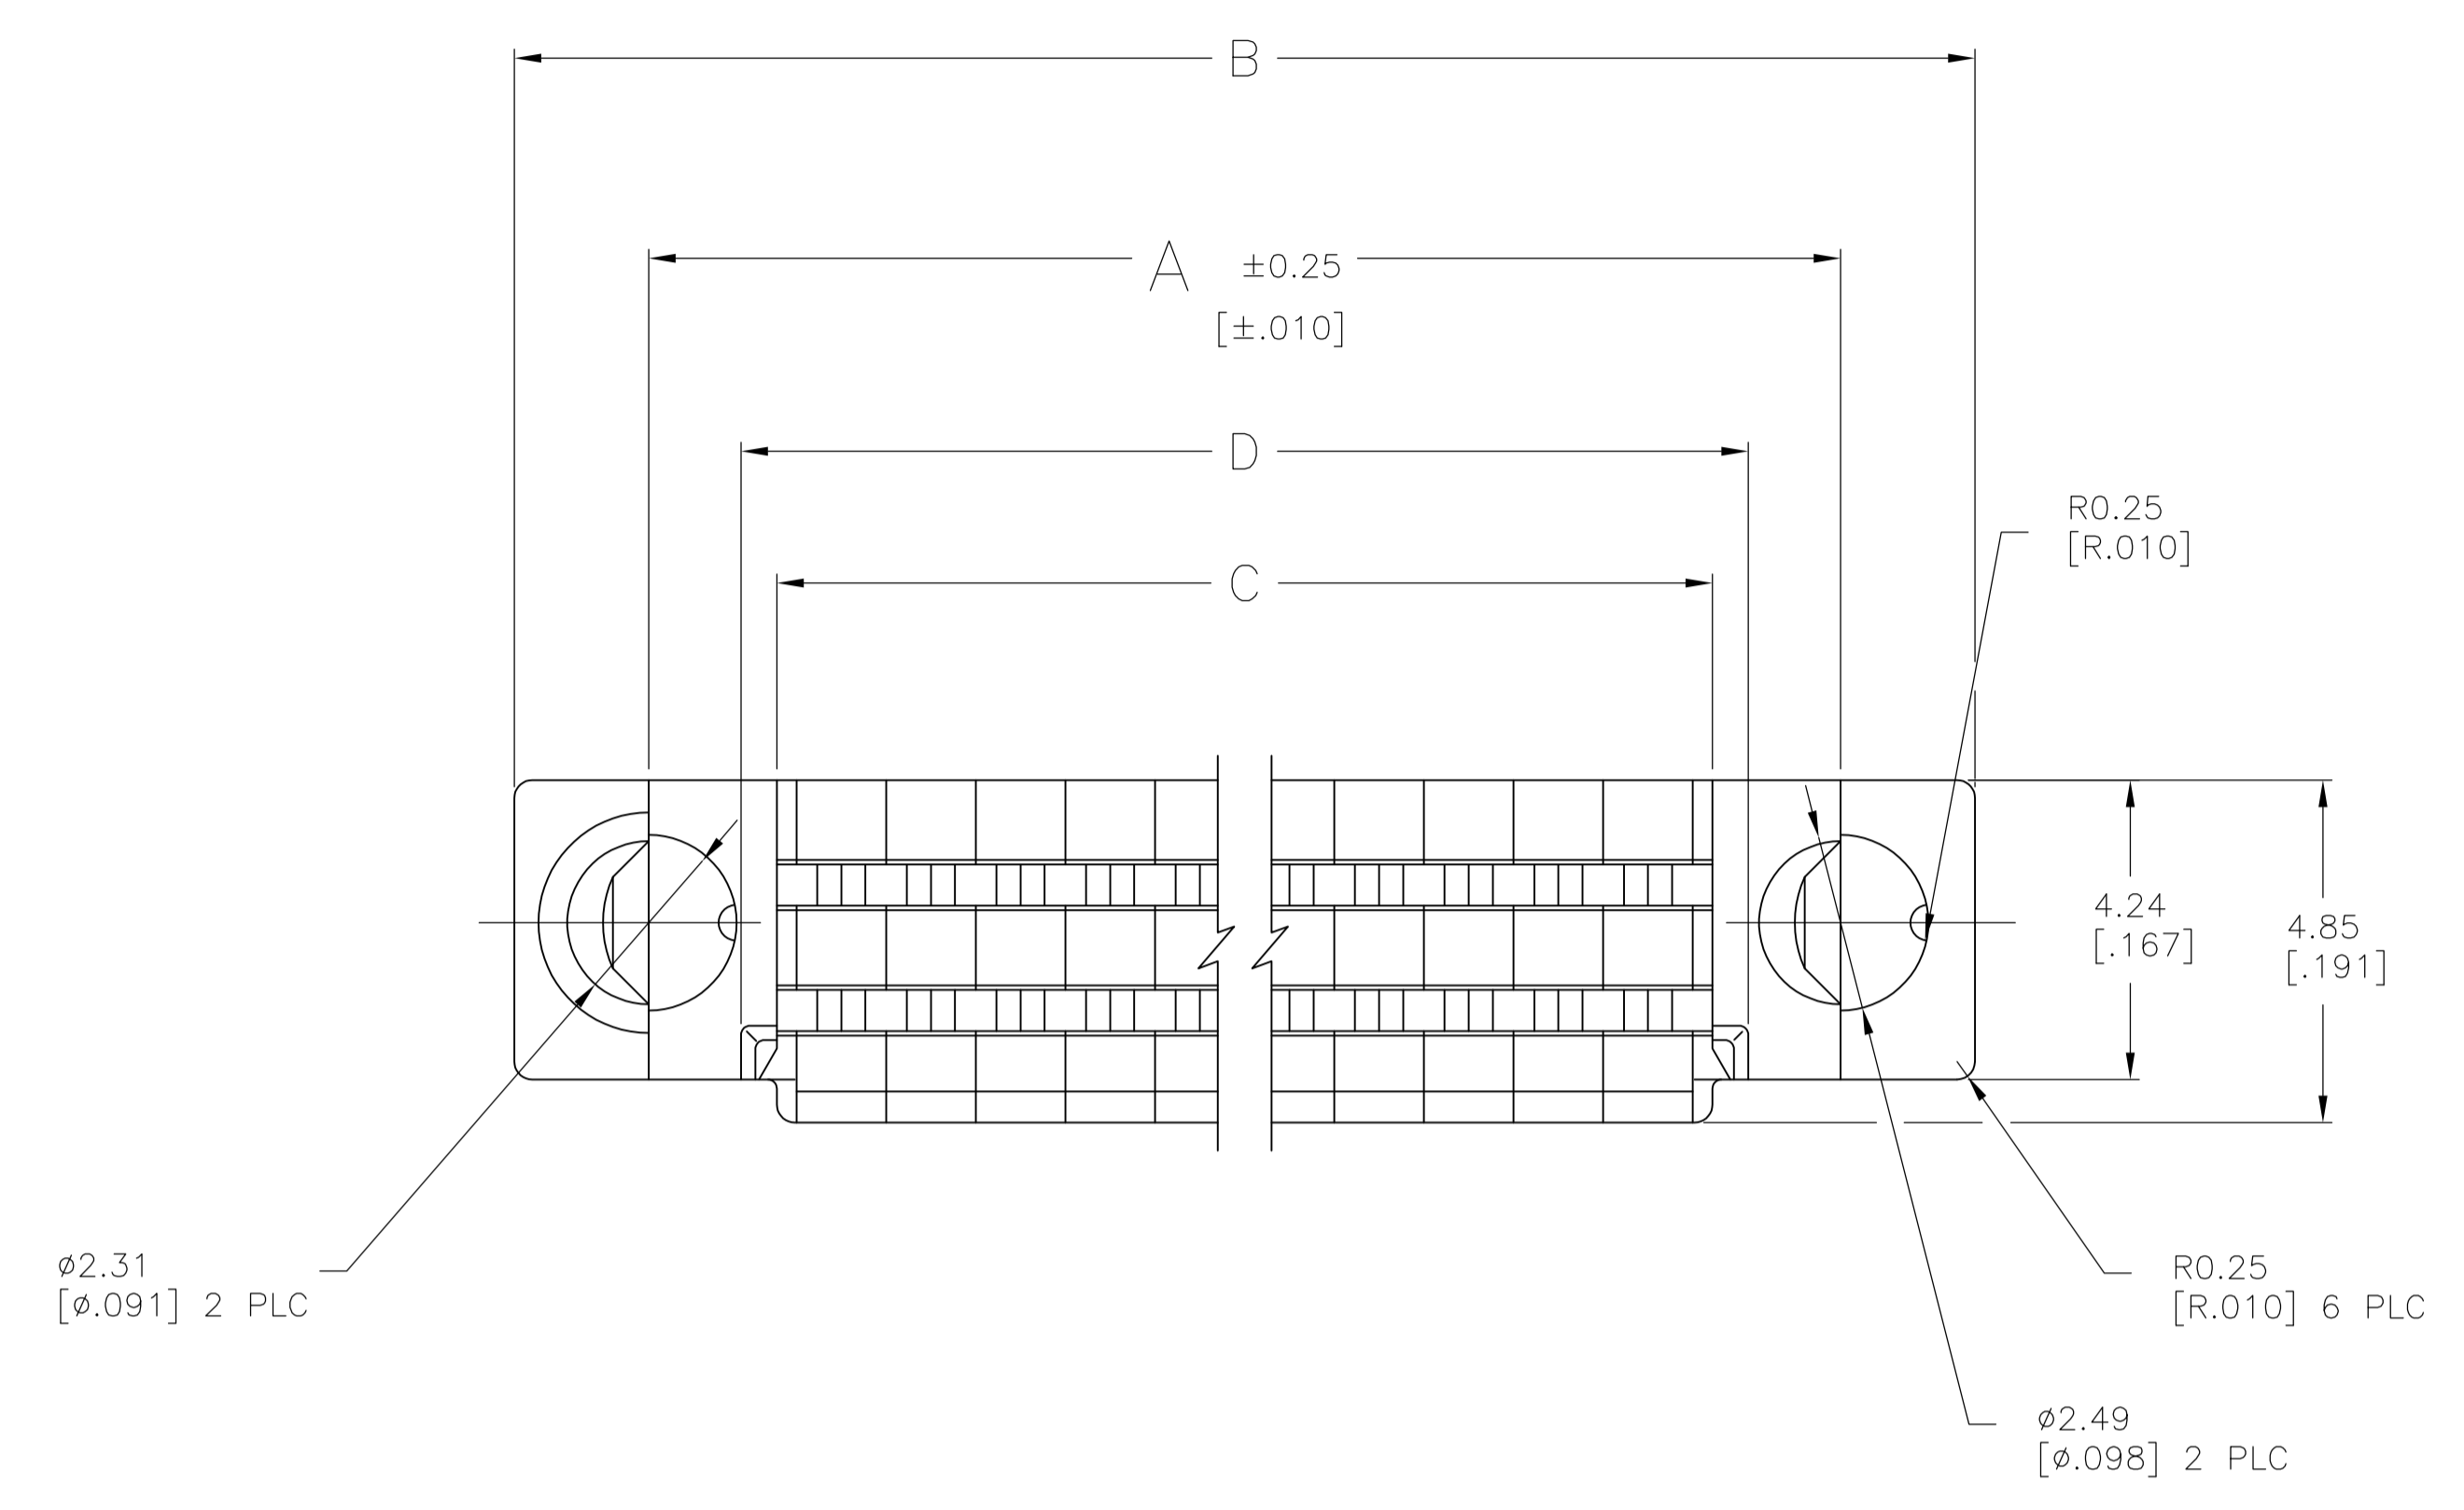

- 1 MATERIAL: POLYESTER, BLACK.
- 2 OBSOLETE PART NUMBER.
- 3 OBSOLETE PARTS: OBSOLETE CIS STREAMLINING PER D.RENAUD/D.SINISI

2	44.76	43.74	51.18	47.37	68	1-104891-1
	[1.762]	[1.722]	[2.015]	[1.865]		
100	65.08	64.06	71.50	67.69	100	1-104891-0
	[2.562]	[2.522]	[2.815]	[2.665]		
3	58.73	57.71	65.15	61.34	90	104891-9
	[2.312]	[2.272]	[2.565]	[2.415]		
80	52.38	51.36	58.80	54.99	80	104891-8
	[2.062]	[2.022]	[2.315]	[2.165]		
70	46.03	45.01	52.45	48.64	70	104891-7
	[1.812]	[1.772]	[2.065]	[1.915]		
60	39.68	38.66	46.10	42.29	60	104891-6
	[1.562]	[1.522]	[1.815]	[1.665]		
50	33.33	32.31	39.75	35.94	50	104891-5
	[1.312]	[1.272]	[1.565]	[1.415]		
40	26.98	25.96	33.82	29.59	40	104891-4
	[1.062]	[1.022]	[1.315]	[1.165]		
30	20.63	19.61	27.05	23.24	30	104891-3
	[.812]	[.772]	[1.065]	[.915]		
20	14.28	13.26	20.70	16.89	20	104891-2
	[.562]	[.522]	[.815]	[.665]		
10	7.92	6.91	14.35	10.54	10	104891-1
	[.312]	[.272]	[.565]	[.415]		
	D	C	B	A	NO OF POSN	PART NUMBER

THIS DRAWING IS A CONTROLLED DOCUMENT.		DIN L. CASTAGNA 23JUN93 CHK J. HERRINGTON 24JUN93 APVD J. HERRINGTON 24JUN93	TE Connectivity	
DIMENSIONS: mm [INCHES]	TOLERANCES UNLESS OTHERWISE SPECIFIED: 0 PLC ± - 1 PLC ± - 2 PLC ± 0.36[.015] 3 PLC ± - 4 PLC ± - ANGLES ± -	NAME PRODUCT SPEC 108-1443 APPLICATION SPEC 114-7010	TERMINATING COVER AMPMODU 50/50 GRID	
	MATERIAL 1 FINISH -	WEIGHT - CUSTOMER DRAWING	SIZE A1 CAGE CODE 00779 DRAWING NO. 104891	RESTRICTED TO - SCALE 10:1 SHEET 1 OF 1 REV C2