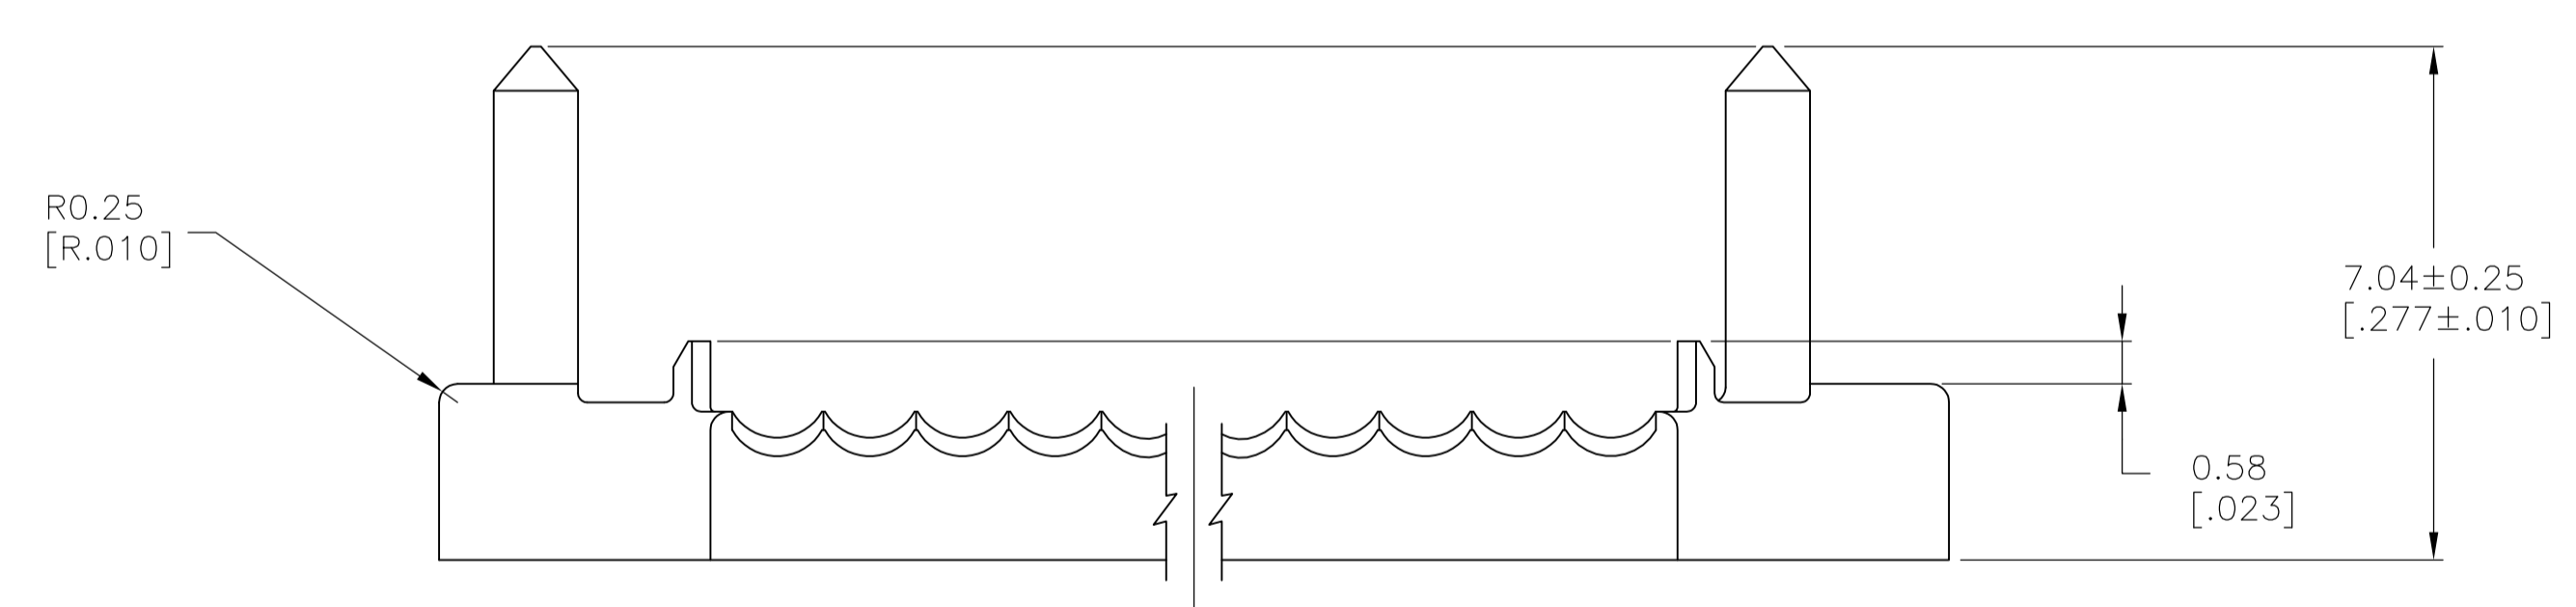

- 1 MATERIAL: POLYESTER, BLACK.
- 2 OBSOLETE PART NUMBER.
- 3 OBSOLETE PARTS: OBSOLETE CIS STREAMLINING PER D.RENAUD/D.SINISI

2	44.76	43.74	51.18	47.37	68	1-104891-1
	[1.762]	[1.722]	[2.015]	[1.865]		
100	65.08	64.06	71.50	67.69	100	1-104891-0
	[2.562]	[2.522]	[2.815]	[2.665]		
3	58.73	57.71	65.15	61.34	90	104891-9
	[2.312]	[2.272]	[2.565]	[2.415]		
80	52.38	51.36	58.80	54.99	80	104891-8
	[2.062]	[2.022]	[2.315]	[2.165]		
70	46.03	45.01	52.45	48.64	70	104891-7
	[1.812]	[1.772]	[2.065]	[1.915]		
60	39.68	38.66	46.10	42.29	60	104891-6
	[1.562]	[1.522]	[1.815]	[1.665]		
50	33.33	32.31	39.75	35.94	50	104891-5
	[1.312]	[1.272]	[1.565]	[1.415]		
40	26.98	25.96	33.82	29.59	40	104891-4
	[1.062]	[1.022]	[1.315]	[1.165]		
30	20.63	19.61	27.05	23.24	30	104891-3
	[.812]	[.772]	[1.065]	[.915]		
20	14.28	13.26	20.70	16.89	20	104891-2
	[.562]	[.522]	[.815]	[.665]		
10	7.92	6.91	14.35	10.54	10	104891-1
	[.312]	[.272]	[.565]	[.415]		
	D	C	B	A	NO OF POSN	PART NUMBER

THIS DRAWING IS A CONTROLLED DOCUMENT.		DIN L. CASTAGNA 23JUN93 CHK J. HERRINGTON 24JUN93 APVD J. HERRINGTON 24JUN93	TE Connectivity	
DIMENSIONS: mm [INCHES]	TOLERANCES UNLESS OTHERWISE SPECIFIED: 0 PLC ± - 1 PLC ± - 2 PLC ± 0.36[.015] 3 PLC ± - 4 PLC ± - ANGLES ± -	NAME PRODUCT SPEC 108-1443 APPLICATION SPEC 114-7010	TERMINATING COVER AMPMODU 50/50 GRID	
	MATERIAL 1 FINISH -	WEIGHT - CUSTOMER DRAWING	SIZE A1 CAGE CODE 00779 DRAWING NO. 104891	RESTRICTED TO - SCALE 10:1 SHEET 1 OF 1 REV C2