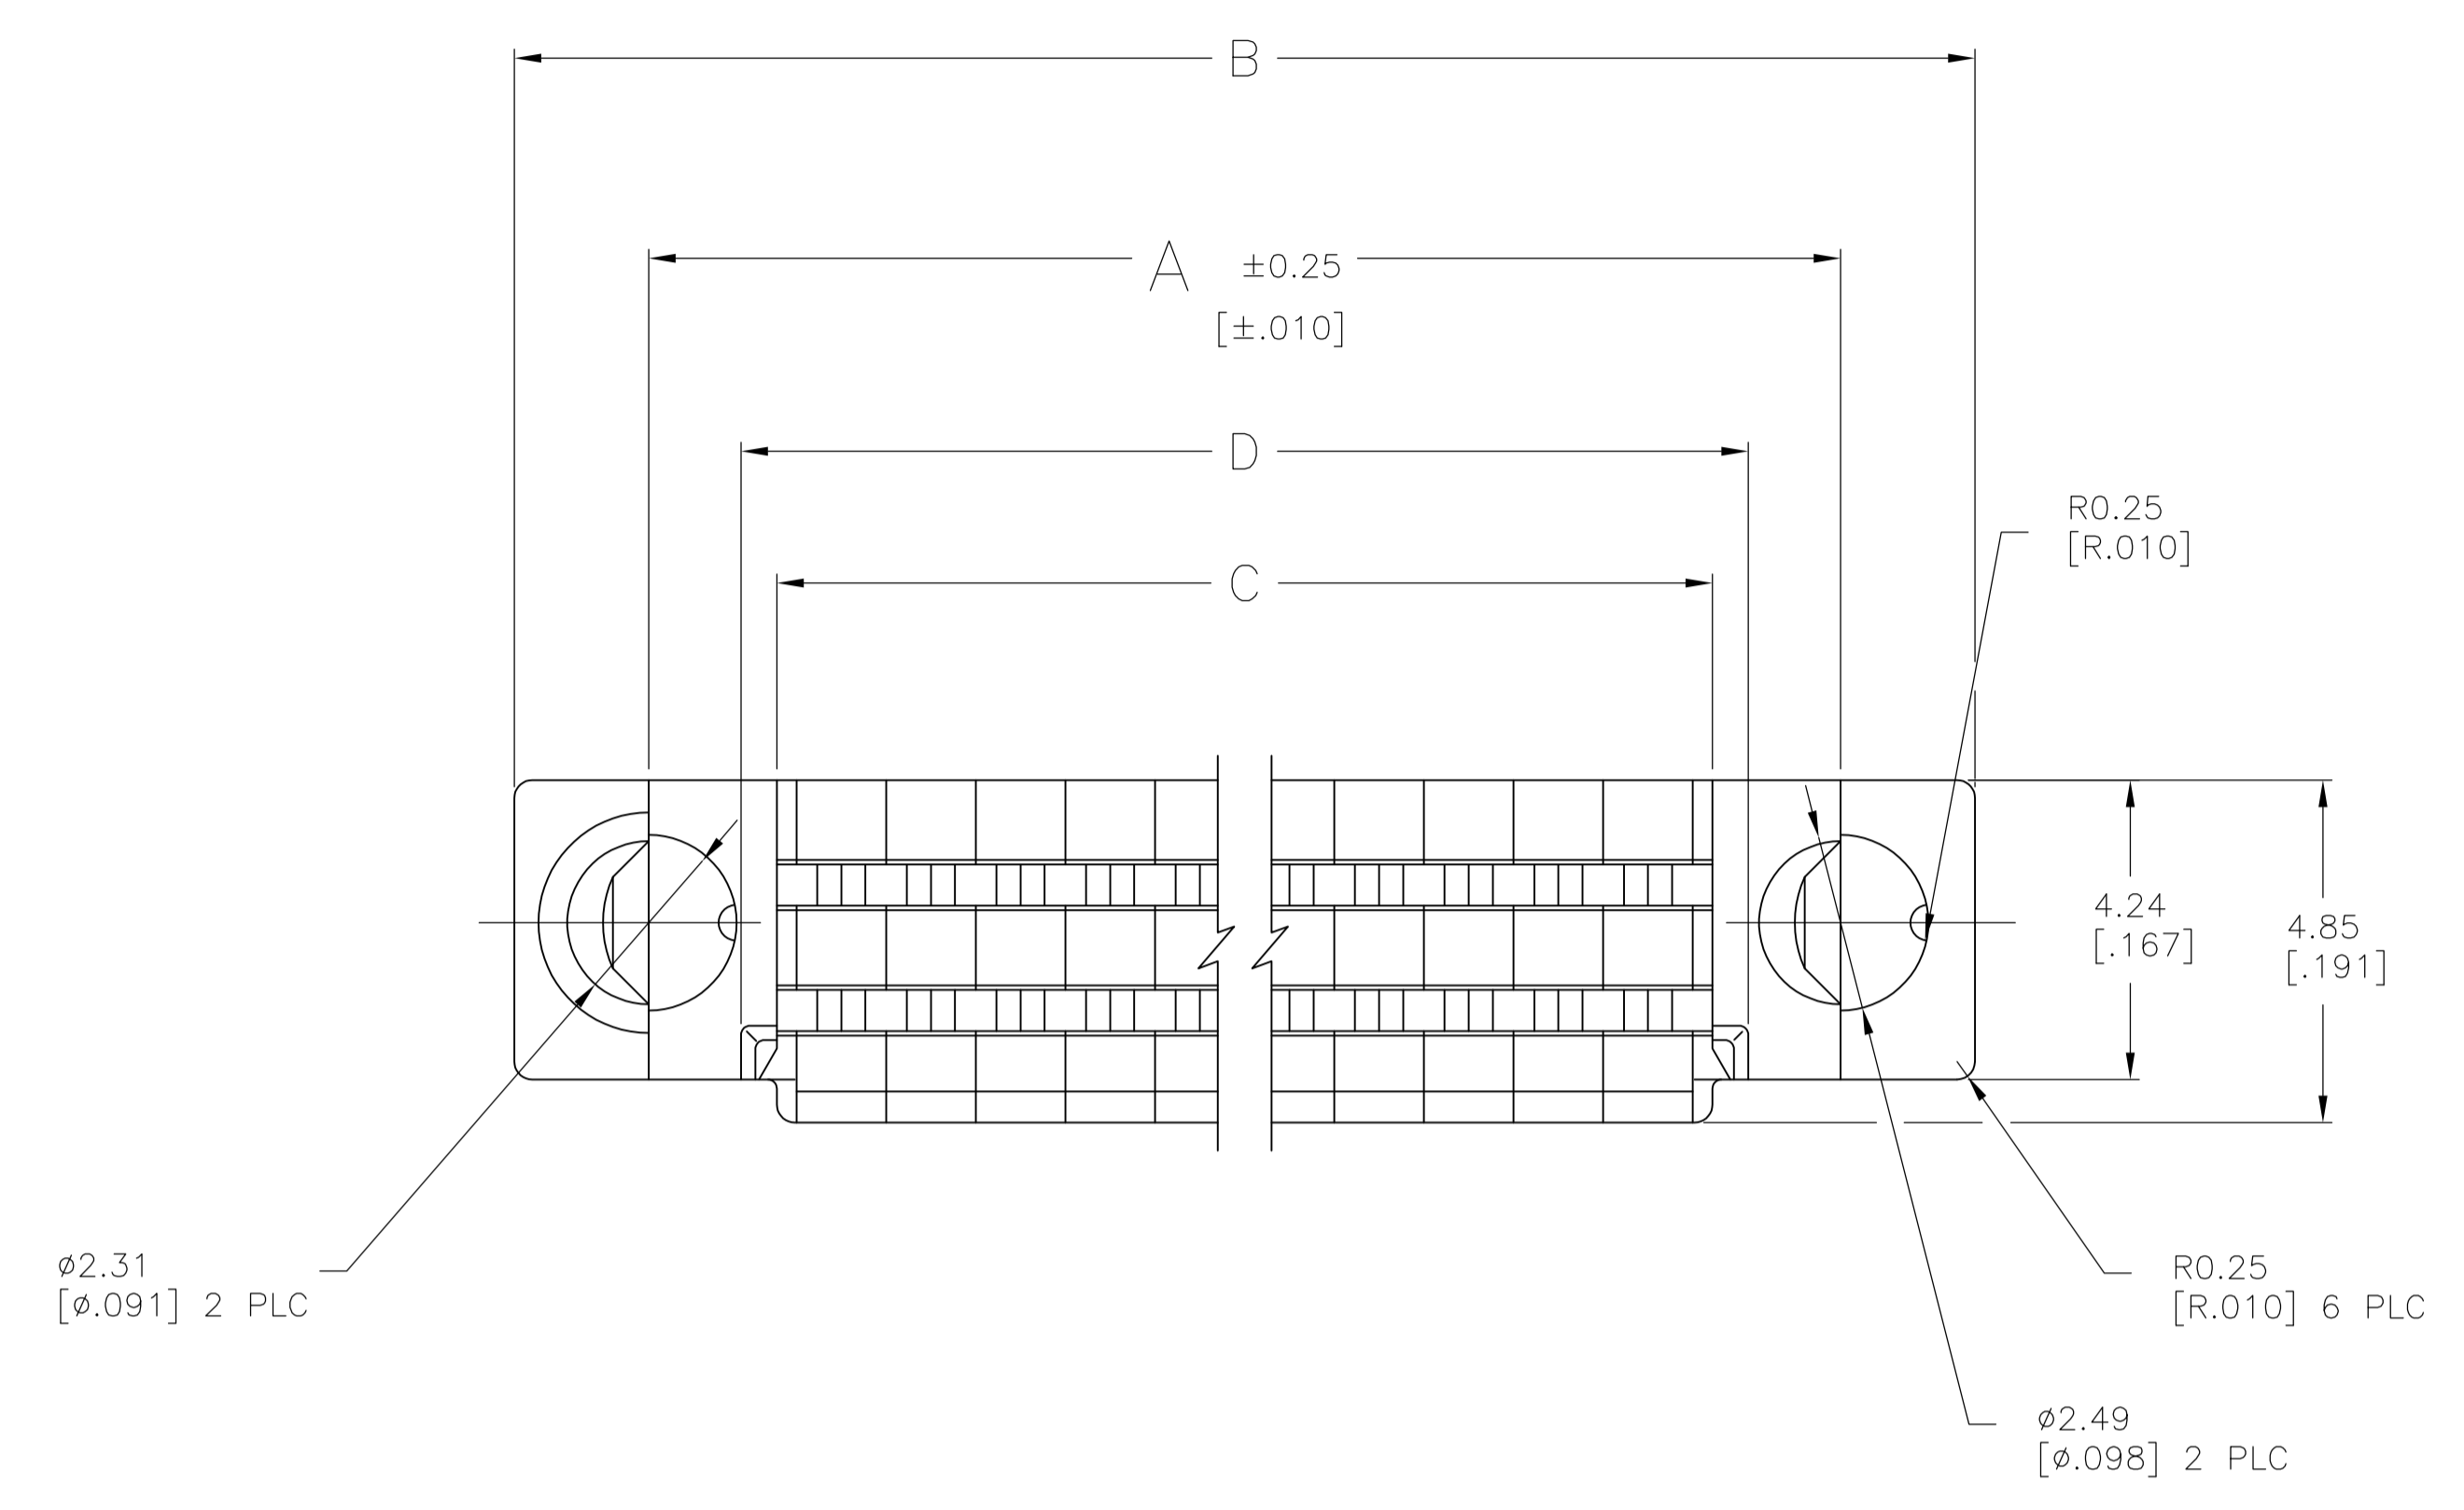

- 1 MATERIAL: POLYESTER, BLACK.
- 2 OBSOLETE PART NUMBER.
- 3 OBSOLETE PARTS: OBSOLETE CIS STREAMLINING PER D.RENAUD/D.SINISI

2	44.76	43.74	51.18	47.37	68	1-104891-1
	[1.762]	[1.722]	[2.015]	[1.865]		
100	65.08	64.06	71.50	67.69	100	1-104891-0
	[2.562]	[2.522]	[2.815]	[2.665]		
3	58.73	57.71	65.15	61.34	90	104891-9
	[2.312]	[2.272]	[2.565]	[2.415]		
80	52.38	51.36	58.80	54.99	80	104891-8
	[2.062]	[2.022]	[2.315]	[2.165]		
70	46.03	45.01	52.45	48.64	70	104891-7
	[1.812]	[1.772]	[2.065]	[1.915]		
60	39.68	38.66	46.10	42.29	60	104891-6
	[1.562]	[1.522]	[1.815]	[1.665]		
50	33.33	32.31	39.75	35.94	50	104891-5
	[1.312]	[1.272]	[1.565]	[1.415]		
40	26.98	25.96	33.82	29.59	40	104891-4
	[1.062]	[1.022]	[1.315]	[1.165]		
30	20.63	19.61	27.05	23.24	30	104891-3
	[.812]	[.772]	[1.065]	[.915]		
20	14.28	13.26	20.70	16.89	20	104891-2
	[.562]	[.522]	[.815]	[.665]		
10	7.92	6.91	14.35	10.54	10	104891-1
	[.312]	[.272]	[.565]	[.415]		
	D	C	B	A	NO OF POSN	PART NUMBER

THIS DRAWING IS A CONTROLLED DOCUMENT.		DIN L. CASTAGNA 23JUN93		TE Connectivity	
DIMENSIONS: mm [INCHES]		TOLERANCES UNLESS OTHERWISE SPECIFIED:			
0 PLC ± - 1 PLC ± - 2 PLC ± 0.36[.015] 3 PLC ± - 4 PLC ± - ANGLES ± -		CDR J. HERRINGTON 24JUN93 APVD J. HERRINGTON 24JUN93 NAME: TERMINATING COVER PRODUCT SPEC: AMPMODU 50/50 GRID APPLICATION SPEC: 108-1443 SIZE: 114-7010 WEIGHT: -		DRAWING NO: A100779 CUSTOMER DRAWING	
MATERIAL: 1		FINISH: -		SCALE: 10:1 SHEET: 1 OF 1 REV: C2	