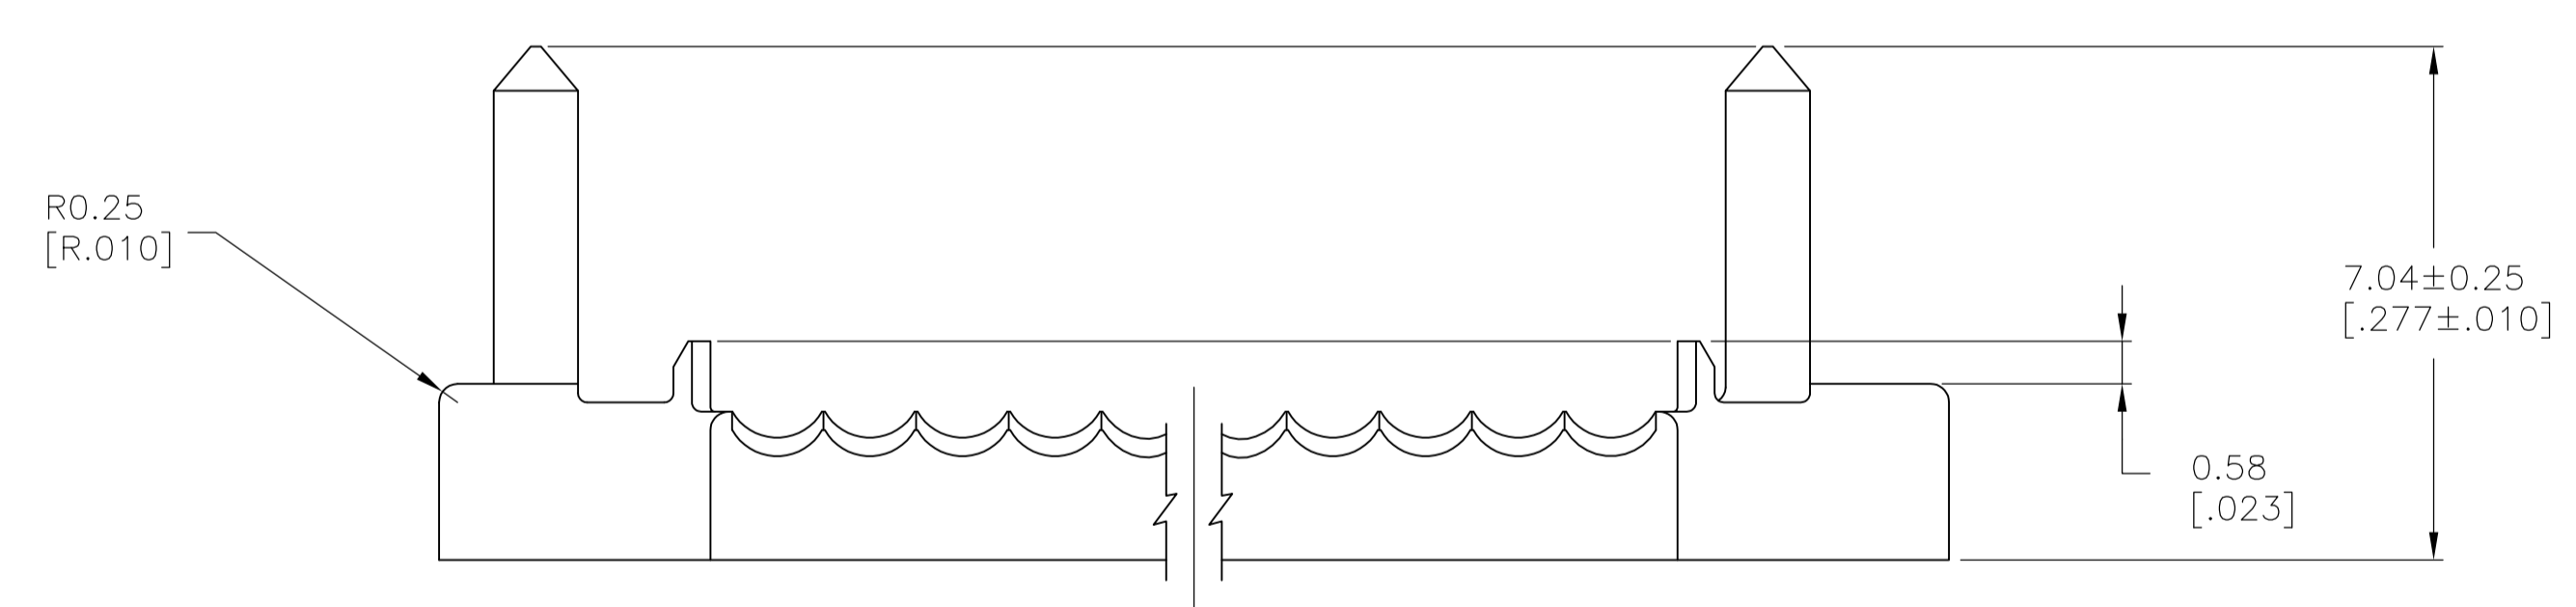

- 1 MATERIAL: POLYESTER, BLACK.
- 2 OBSOLETE PART NUMBER.
- 3 OBSOLETE PARTS: OBSOLETE CIS STREAMLINING PER D.RENAUD/D.SINISI

2	44.76	43.74	51.18	47.37	68	1-104891-1
	[1.762]	[1.722]	[2.015]	[1.865]		
100	65.08	64.06	71.50	67.69	100	1-104891-0
	[2.562]	[2.522]	[2.815]	[2.665]		
3	58.73	57.71	65.15	61.34	90	104891-9
	[2.312]	[2.272]	[2.565]	[2.415]		
80	52.38	51.36	58.80	54.99	80	104891-8
	[2.062]	[2.022]	[2.315]	[2.165]		
70	46.03	45.01	52.45	48.64	70	104891-7
	[1.812]	[1.772]	[2.065]	[1.915]		
60	39.68	38.66	46.10	42.29	60	104891-6
	[1.562]	[1.522]	[1.815]	[1.665]		
50	33.33	32.31	39.75	35.94	50	104891-5
	[1.312]	[1.272]	[1.565]	[1.415]		
40	26.98	25.96	33.82	29.59	40	104891-4
	[1.062]	[1.022]	[1.315]	[1.165]		
30	20.63	19.61	27.05	23.24	30	104891-3
	[.812]	[.772]	[1.065]	[.915]		
20	14.28	13.26	20.70	16.89	20	104891-2
	[.562]	[.522]	[.815]	[.665]		
10	7.92	6.91	14.35	10.54	10	104891-1
	[.312]	[.272]	[.565]	[.415]		
	D	C	B	A	NO OF POSN	PART NUMBER

THIS DRAWING IS A CONTROLLED DOCUMENT.		DIN L. CASTAGNA 23JUN93		TE Connectivity	
DIMENSIONS: mm [INCHES]		TOLERANCES UNLESS OTHERWISE SPECIFIED:			
0 PLC ± - 1 PLC ± - 2 PLC ± 0.36[.015] 3 PLC ± - 4 PLC ± - ANGLES ± -		CDR J. HERRINGTON 24JUN93 APVD J. HERRINGTON 24JUN93 NAME: TERMINATING COVER PRODUCT SPEC: AMPMODU 50/50 GRID APPLICATION SPEC: 108-1443 SIZE: 114-7010 WEIGHT: -		DRAWING NO: A100779 CUSTOMER DRAWING	
MATERIAL: 1		FINISH: -		SCALE: 10:1 SHEET: 1 OF 1 REV: C2	