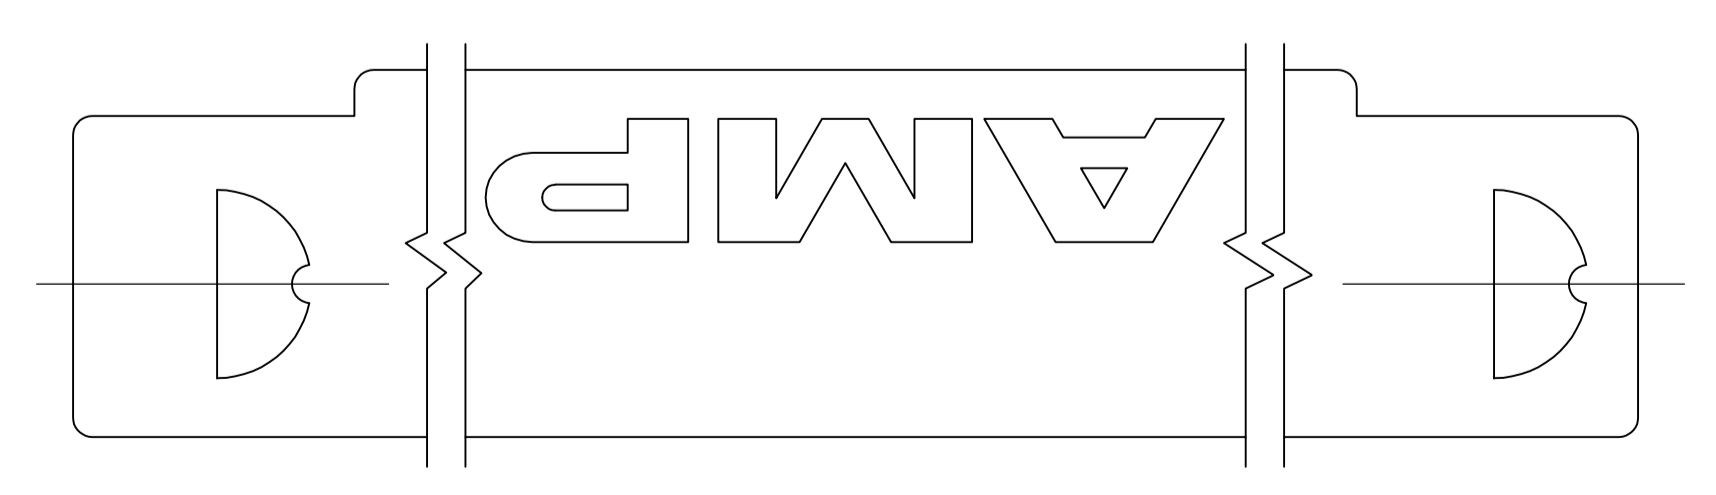

- 1 MATERIAL: POLYESTER, BLACK.
- 2 OBSOLETE PART NUMBER.
- 3 OBSOLETE PARTS: OBSOLETE CIS STREAMLINING PER D.RENAUD/D.SINISI

2	44.76	43.74	51.18	47.37	68	1-104891-1
	[1.762]	[1.722]	[2.015]	[1.865]		
100	65.08	64.06	71.50	67.69	100	1-104891-0
	[2.562]	[2.522]	[2.815]	[2.665]		
3	58.73	57.71	65.15	61.34	90	104891-9
	[2.312]	[2.272]	[2.565]	[2.415]		
80	52.38	51.36	58.80	54.99	80	104891-8
	[2.062]	[2.022]	[2.315]	[2.165]		
70	46.03	45.01	52.45	48.64	70	104891-7
	[1.812]	[1.772]	[2.065]	[1.915]		
60	39.68	38.66	46.10	42.29	60	104891-6
	[1.562]	[1.522]	[1.815]	[1.665]		
50	33.33	32.31	39.75	35.94	50	104891-5
	[1.312]	[1.272]	[1.565]	[1.415]		
40	26.98	25.96	33.82	29.59	40	104891-4
	[1.062]	[1.022]	[1.315]	[1.165]		
30	20.63	19.61	27.05	23.24	30	104891-3
	[.812]	[.772]	[1.065]	[.915]		
20	14.28	13.26	20.70	16.89	20	104891-2
	[.562]	[.522]	[.815]	[.665]		
10	7.92	6.91	14.35	10.54	10	104891-1
	[.312]	[.272]	[.565]	[.415]		
	D	C	B	A	NO OF POSN	PART NUMBER

THIS DRAWING IS A CONTROLLED DOCUMENT.		DIN L. CASTAGNA 23JUN93		TE Connectivity	
DIMENSIONS: mm [INCHES]		TOLERANCES UNLESS OTHERWISE SPECIFIED:			
0 PLC ± - 1 PLC ± - 2 PLC ± 0.36[.015] 3 PLC ± - 4 PLC ± - ANGLES ± -		CDR J. HERRINGTON 24JUN93 APVD J. HERRINGTON 24JUN93 NAME: TERMINATING COVER PRODUCT SPEC: AMPMODU 50/50 GRID APPLICATION SPEC: 108-1443 SIZE: 114-7010 WEIGHT: -		DRAWING NO: A100779 CUSTOMER DRAWING	
MATERIAL: 1		FINISH: -		SCALE: 10:1 SHEET: 1 OF 1 REV: C2	