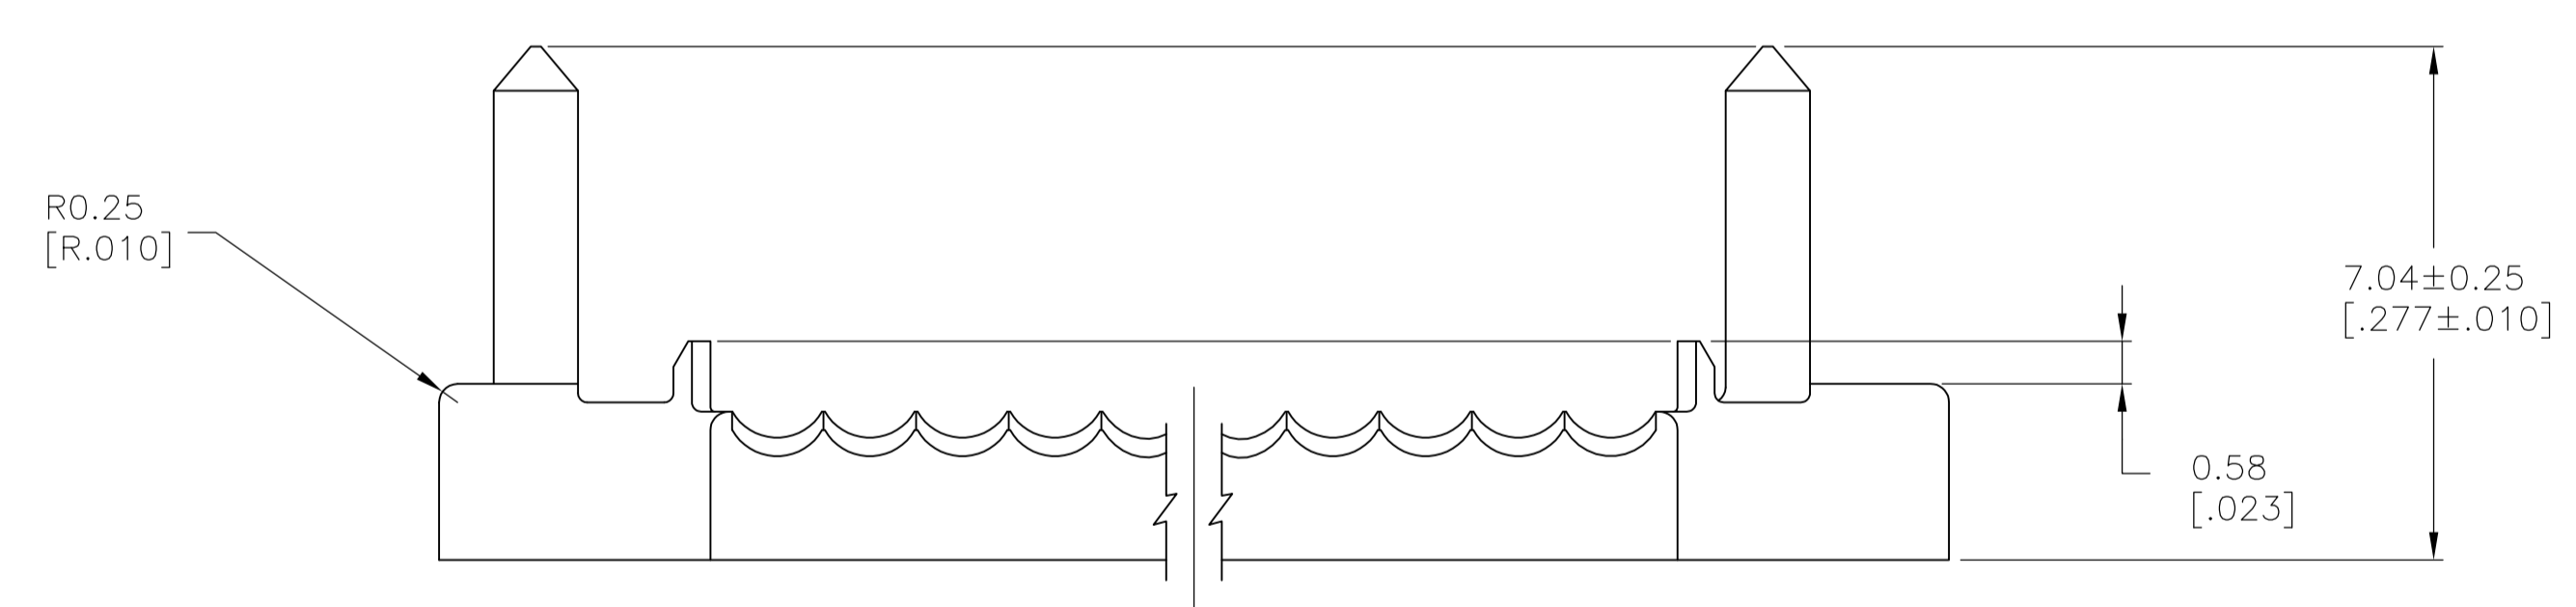

- 1 MATERIAL: POLYESTER, BLACK.
- 2 OBSOLETE PART NUMBER.
- 3 OBSOLETE PARTS: OBSOLETE CIS STREAMLINING PER D.RENAUD/D.SINISI

2	44.76	43.74	51.18	47.37	68	1-104891-1
	[1.762]	[1.722]	[2.015]	[1.865]		
100	65.08	64.06	71.50	67.69	100	1-104891-0
	[2.562]	[2.522]	[2.815]	[2.665]		
3	58.73	57.71	65.15	61.34	90	104891-9
	[2.312]	[2.272]	[2.565]	[2.415]		
80	52.38	51.36	58.80	54.99	80	104891-8
	[2.062]	[2.022]	[2.315]	[2.165]		
70	46.03	45.01	52.45	48.64	70	104891-7
	[1.812]	[1.772]	[2.065]	[1.915]		
60	39.68	38.66	46.10	42.29	60	104891-6
	[1.562]	[1.522]	[1.815]	[1.665]		
50	33.33	32.31	39.75	35.94	50	104891-5
	[1.312]	[1.272]	[1.565]	[1.415]		
40	26.98	25.96	33.82	29.59	40	104891-4
	[1.062]	[1.022]	[1.315]	[1.165]		
30	20.63	19.61	27.05	23.24	30	104891-3
	[.812]	[.772]	[1.065]	[.915]		
20	14.28	13.26	20.70	16.89	20	104891-2
	[.562]	[.522]	[.815]	[.665]		
10	7.92	6.91	14.35	10.54	10	104891-1
	[.312]	[.272]	[.565]	[.415]		
	D	C	B	A	NO OF POSN	PART NUMBER

THIS DRAWING IS A CONTROLLED DOCUMENT.		DIN L. CASTAGNA 23JUN93		TE Connectivity	
DIMENSIONS: mm [INCHES]		TOLERANCES UNLESS OTHERWISE SPECIFIED:			
0 PLC ± - 1 PLC ± - 2 PLC ± 0.36[.015] 3 PLC ± - 4 PLC ± - ANGLES ± -		CDR J. HERRINGTON 24JUN93 APVD J. HERRINGTON 24JUN93 NAME PRODUCT SPEC 108-1443 APPLICATION SPEC 114-7010		SIZE CAGE CODE DRAWING NO A1 00779 C=104891	
MATERIAL 1		FINISH -		WEIGHT - CUSTOMER DRAWING	
		SCALE 10:1		SHEET 1 OF 1 REV C2	