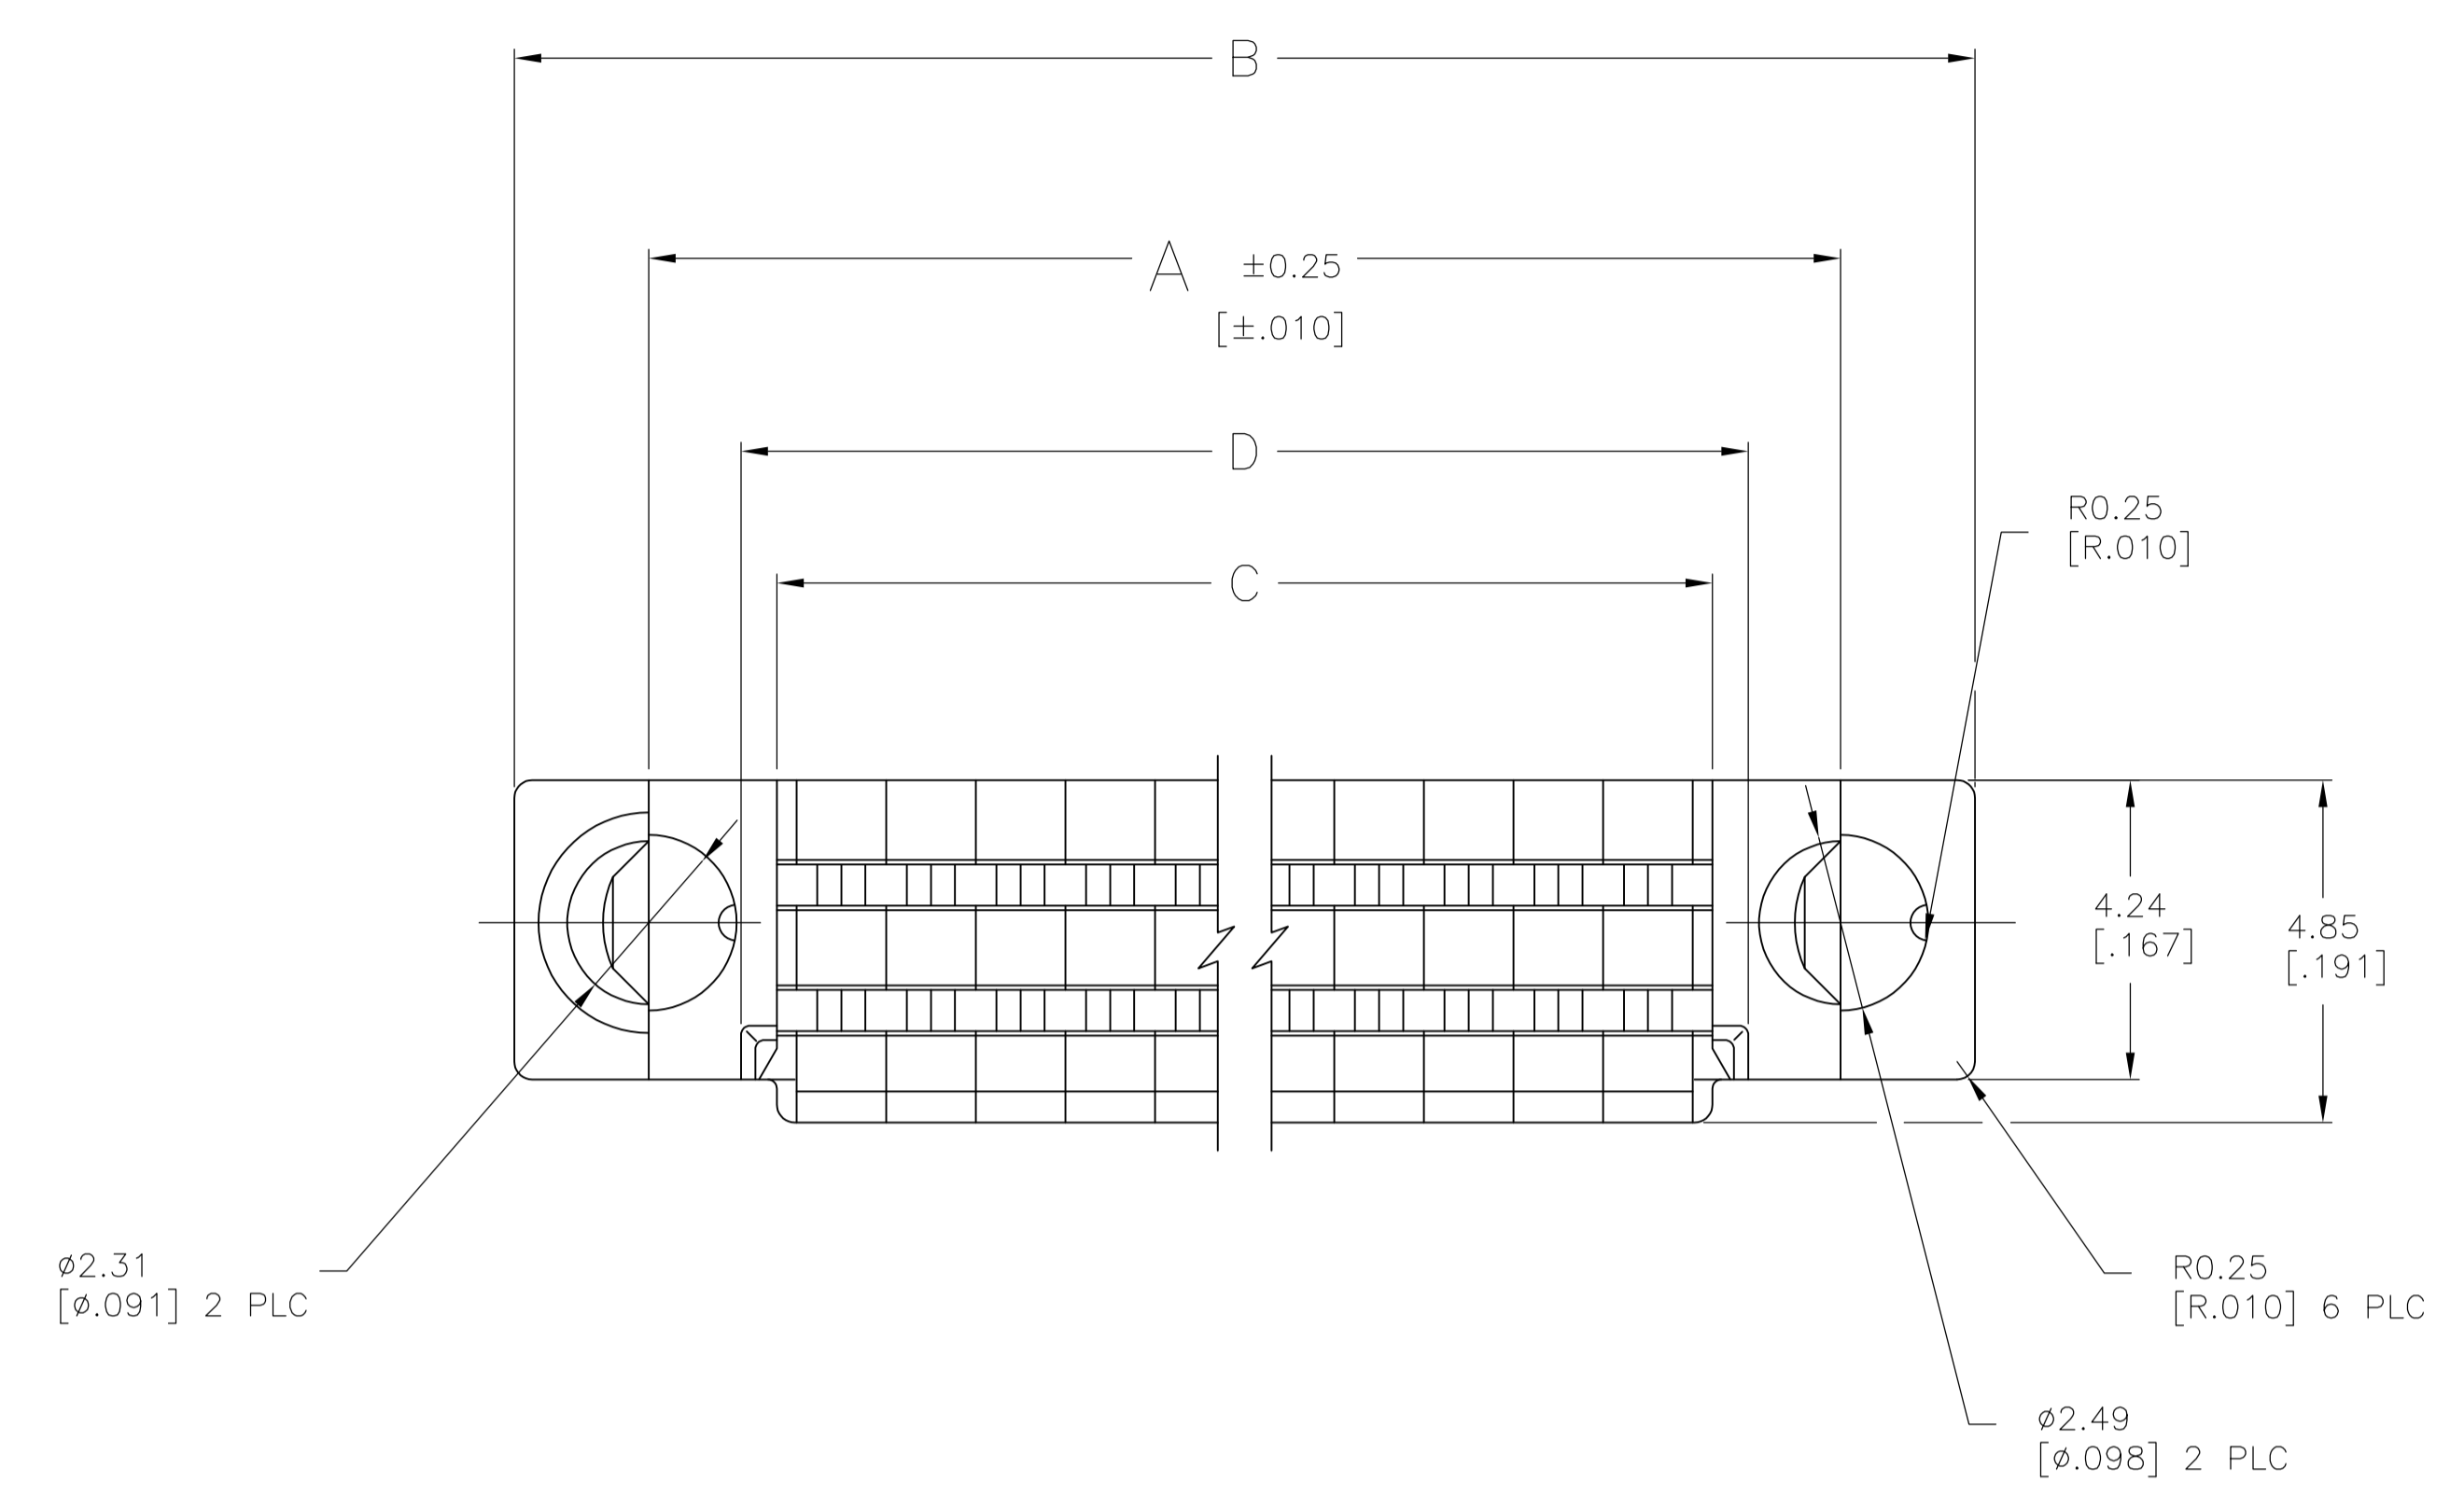

- 1 MATERIAL: POLYESTER, BLACK.
- 2 OBSOLETE PART NUMBER.
- 3 OBSOLETE PARTS: OBSOLETE CIS STREAMLINING PER D.RENAUD/D.SINISI

2	44.76	43.74	51.18	47.37	68	1-104891-1
	[1.762]	[1.722]	[2.015]	[1.865]		
100	65.08	64.06	71.50	67.69	100	1-104891-0
	[2.562]	[2.522]	[2.815]	[2.665]		
3	58.73	57.71	65.15	61.34	90	104891-9
	[2.312]	[2.272]	[2.565]	[2.415]		
80	52.38	51.36	58.80	54.99	80	104891-8
	[2.062]	[2.022]	[2.315]	[2.165]		
70	46.03	45.01	52.45	48.64	70	104891-7
	[1.812]	[1.772]	[2.065]	[1.915]		
60	39.68	38.66	46.10	42.29	60	104891-6
	[1.562]	[1.522]	[1.815]	[1.665]		
50	33.33	32.31	39.75	35.94	50	104891-5
	[1.312]	[1.272]	[1.565]	[1.415]		
40	26.98	25.96	33.82	29.59	40	104891-4
	[1.062]	[1.022]	[1.315]	[1.165]		
30	20.63	19.61	27.05	23.24	30	104891-3
	[.812]	[.772]	[1.065]	[.915]		
20	14.28	13.26	20.70	16.89	20	104891-2
	[.562]	[.522]	[.815]	[.665]		
10	7.92	6.91	14.35	10.54	10	104891-1
	[.312]	[.272]	[.565]	[.415]		
	D	C	B	A	NO OF POSN	PART NUMBER

THIS DRAWING IS A CONTROLLED DOCUMENT.		DIN L. CASTAGNA 23JUN93		TE Connectivity	
DIMENSIONS: mm [INCHES]		TOLERANCES UNLESS OTHERWISE SPECIFIED:			
0 PLC ± - 1 PLC ± - 2 PLC ± 0.36[.015] 3 PLC ± - 4 PLC ± - ANGLES ± -		CDR J. HERRINGTON 24JUN93 APVD J. HERRINGTON 24JUN93 NAME PRODUCT SPEC 108-1443 APPLICATION SPEC 114-7010		SIZE CAGE CODE DRAWING NO A1 00779 C=104891	
MATERIAL 1		FINISH -		WEIGHT - CUSTOMER DRAWING	
		SCALE 10:1		SHEET 1 OF 1 REV C2	