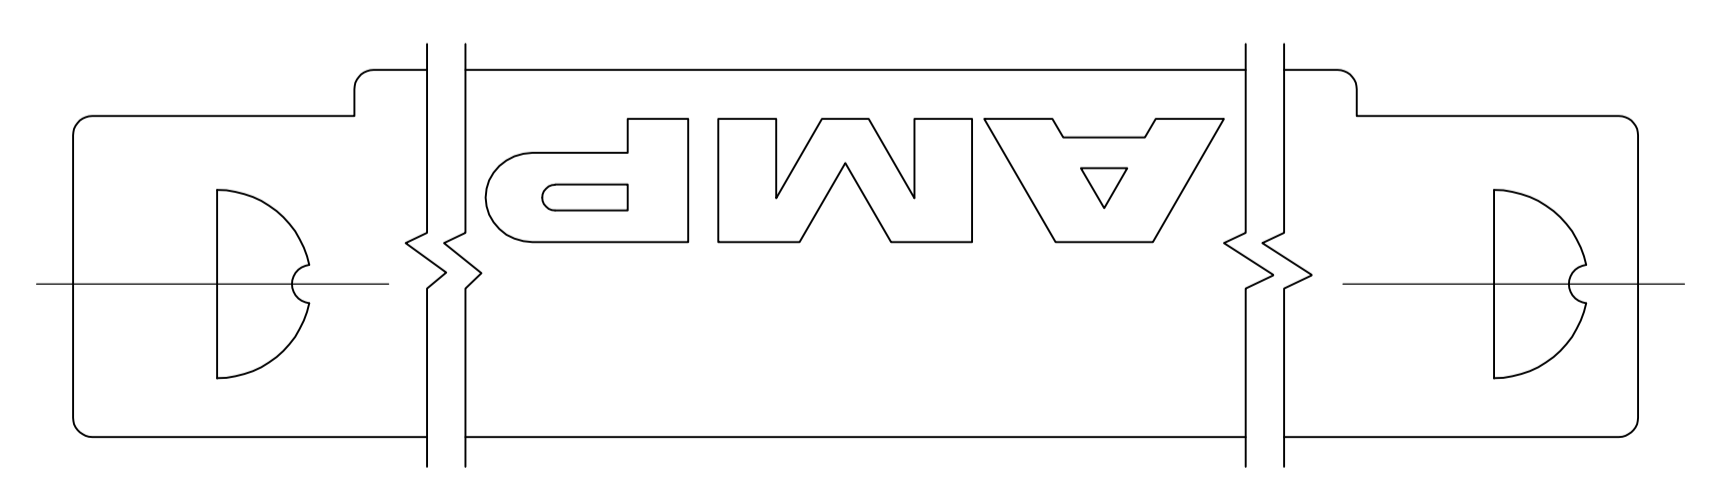

- 1 MATERIAL: POLYESTER, BLACK.
- 2 OBSOLETE PART NUMBER.
- 3 OBSOLETE PARTS: OBSOLETE CIS STREAMLINING PER D.RENAUD/D.SINISI

2	44.76	43.74	51.18	47.37	68	1-104891-1
	[1.762]	[1.722]	[2.015]	[1.865]		
100	65.08	64.06	71.50	67.69	100	1-104891-0
	[2.562]	[2.522]	[2.815]	[2.665]		
3	58.73	57.71	65.15	61.34	90	104891-9
	[2.312]	[2.272]	[2.565]	[2.415]		
80	52.38	51.36	58.80	54.99	80	104891-8
	[2.062]	[2.022]	[2.315]	[2.165]		
70	46.03	45.01	52.45	48.64	70	104891-7
	[1.812]	[1.772]	[2.065]	[1.915]		
60	39.68	38.66	46.10	42.29	60	104891-6
	[1.562]	[1.522]	[1.815]	[1.665]		
50	33.33	32.31	39.75	35.94	50	104891-5
	[1.312]	[1.272]	[1.565]	[1.415]		
40	26.98	25.96	33.82	29.59	40	104891-4
	[1.062]	[1.022]	[1.315]	[1.165]		
30	20.63	19.61	27.05	23.24	30	104891-3
	[.812]	[.772]	[1.065]	[.915]		
20	14.28	13.26	20.70	16.89	20	104891-2
	[.562]	[.522]	[.815]	[.665]		
10	7.92	6.91	14.35	10.54	10	104891-1
	[.312]	[.272]	[.565]	[.415]		
	D	C	B	A	NO OF POSN	PART NUMBER

THIS DRAWING IS A CONTROLLED DOCUMENT.		DIN L. CASTAGNA 23JUN93		TE Connectivity	
DIMENSIONS: mm [INCHES]		TOLERANCES UNLESS OTHERWISE SPECIFIED:			
0 PLC ± - 1 PLC ± - 2 PLC ± 0.36[.015] 3 PLC ± - 4 PLC ± - ANGLES ± -		CDR J. HERRINGTON 24JUN93 APVD J. HERRINGTON 24JUN93 NAME PRODUCT SPEC 108-1443 APPLICATION SPEC 114-7010		SIZE CAGE CODE DRAWING NO A1 00779 C=104891	
MATERIAL 1		FINISH -		WEIGHT - CUSTOMER DRAWING	
		SCALE 10:1		SHEET 1 OF 1 REV C2	