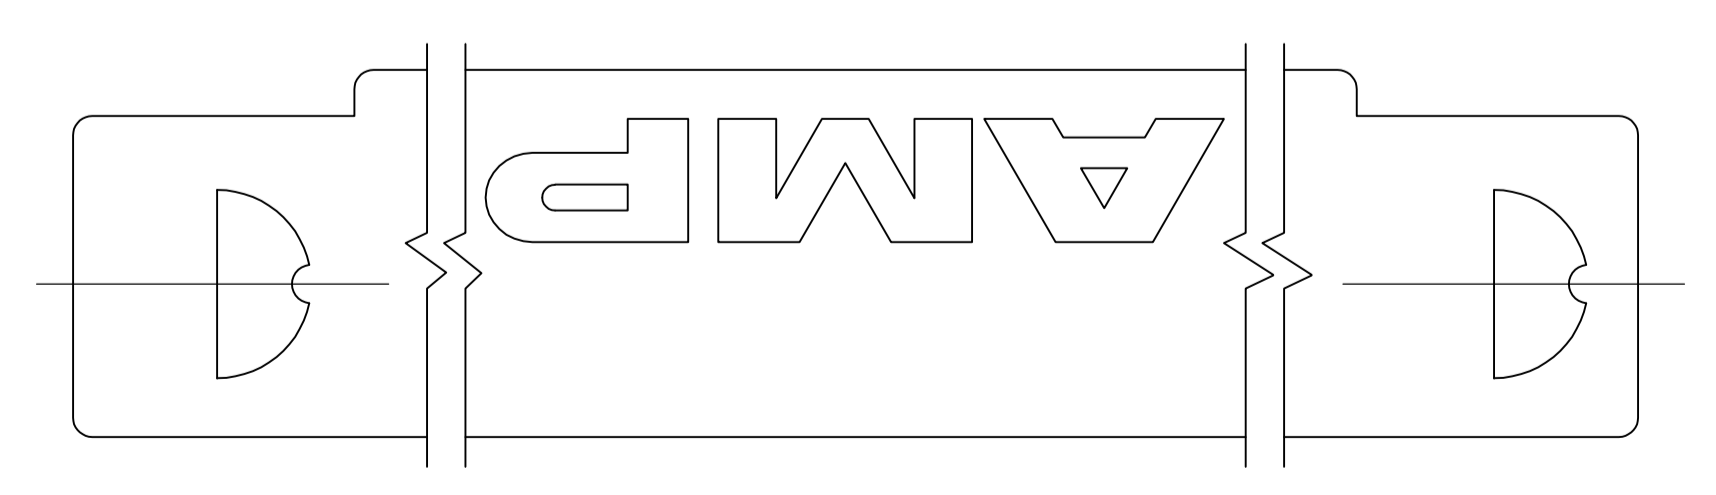

- 1 MATERIAL: POLYESTER, BLACK.
- 2 OBSOLETE PART NUMBER.
- 3 OBSOLETE PARTS: OBSOLETE CIS STREAMLINING PER D.RENAUD/D.SINISI

2	44.76	43.74	51.18	47.37	68	1-104891-1
	[1.762]	[1.722]	[2.015]	[1.865]		
100	65.08	64.06	71.50	67.69	100	1-104891-0
	[2.562]	[2.522]	[2.815]	[2.665]		
3	58.73	57.71	65.15	61.34	90	104891-9
	[2.312]	[2.272]	[2.565]	[2.415]		
80	52.38	51.36	58.80	54.99	80	104891-8
	[2.062]	[2.022]	[2.315]	[2.165]		
70	46.03	45.01	52.45	48.64	70	104891-7
	[1.812]	[1.772]	[2.065]	[1.915]		
60	39.68	38.66	46.10	42.29	60	104891-6
	[1.562]	[1.522]	[1.815]	[1.665]		
50	33.33	32.31	39.75	35.94	50	104891-5
	[1.312]	[1.272]	[1.565]	[1.415]		
40	26.98	25.96	33.82	29.59	40	104891-4
	[1.062]	[1.022]	[1.315]	[1.165]		
30	20.63	19.61	27.05	23.24	30	104891-3
	[.812]	[.772]	[1.065]	[.915]		
20	14.28	13.26	20.70	16.89	20	104891-2
	[.562]	[.522]	[.815]	[.665]		
10	7.92	6.91	14.35	10.54	10	104891-1
	[.312]	[.272]	[.565]	[.415]		
	D	C	B	A	NO OF POSN	PART NUMBER

THIS DRAWING IS A CONTROLLED DOCUMENT.		DIN L. CASTAGNA 23JUN93		TE Connectivity	
DIMENSIONS: mm [INCHES]		TOLERANCES UNLESS OTHERWISE SPECIFIED:			
0 PLC ± -		1 PLC ± -		APVD J. HERRINGTON 24JUN93	
1 PLC ± -		2 PLC ± 0.36[.015]		NAME	
2 PLC ± -		3 PLC ± -		PRODUCT SPEC	
3 PLC ± -		4 PLC ± -		108-1443	
4 PLC ± -		ANGLES ± -		APPLICATION SPEC	
MATERIAL		FINISH		114-7010	
1				SIZE CAGE CODE DRAWING NO	
				A1 00779 C=104891	
				RESTRICTED TO	
				CUSTOMER DRAWING	
				SCALE 10:1 SHEET 1 OF 1 REV C2	