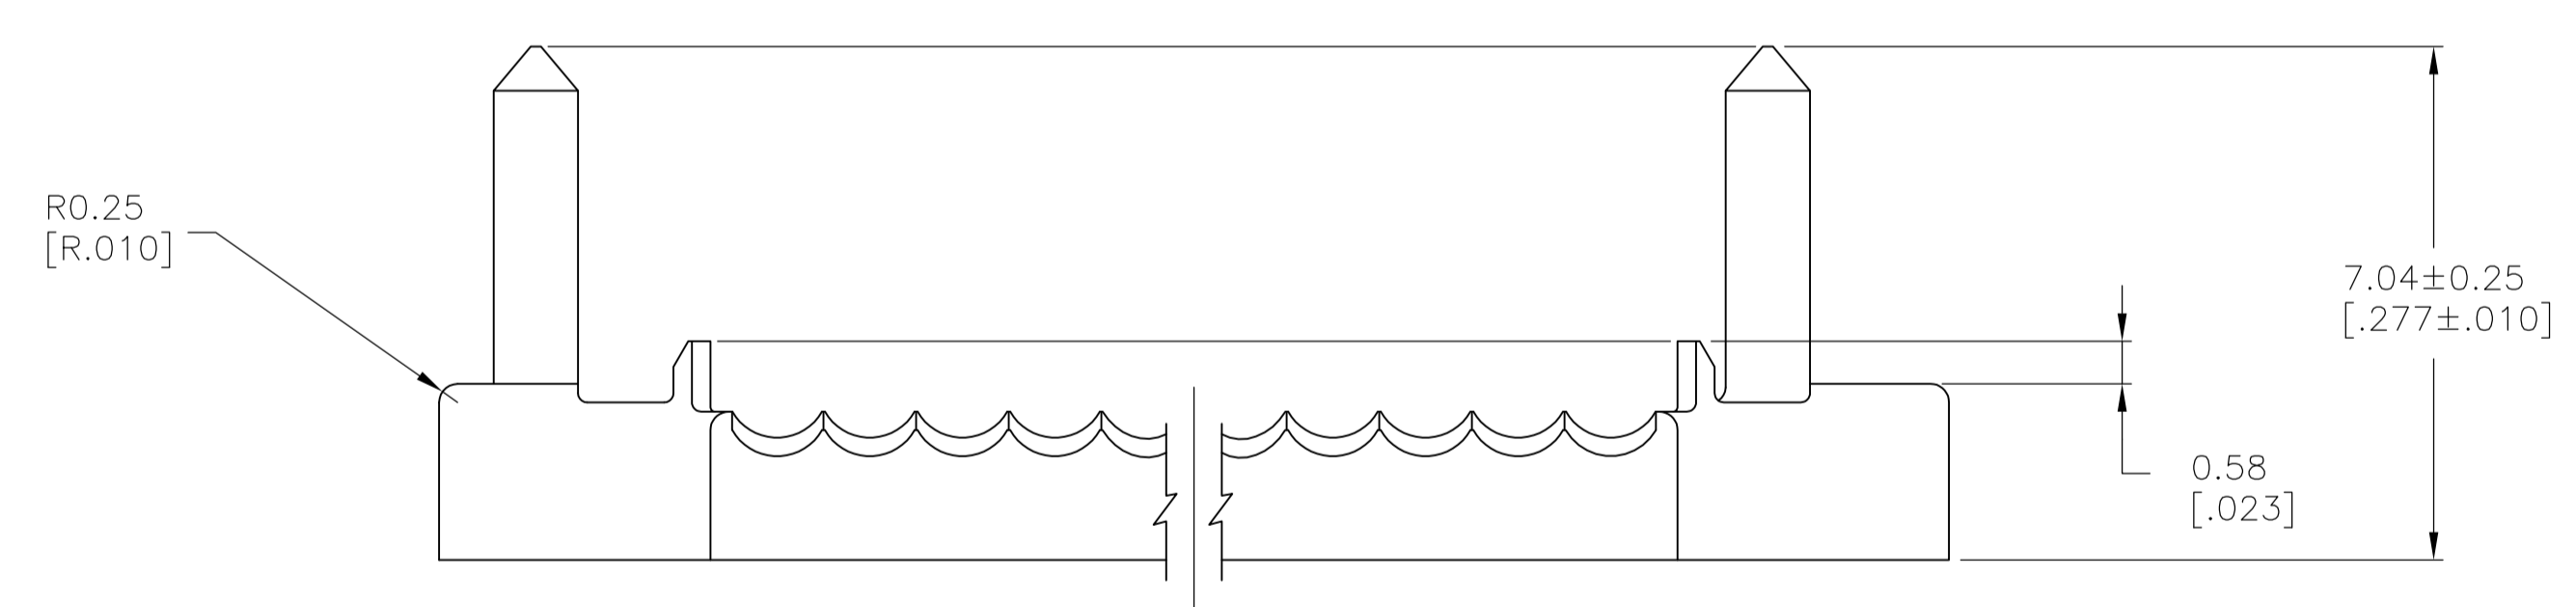

- 1 MATERIAL: POLYESTER, BLACK.
- 2 OBSOLETE PART NUMBER.
- 3 OBSOLETE PARTS: OBSOLETE CIS STREAMLINING PER D.RENAUD/D.SINISI

2	44.76	43.74	51.18	47.37	68	1-104891-1
	[1.762]	[1.722]	[2.015]	[1.865]		
100	65.08	64.06	71.50	67.69	100	1-104891-0
	[2.562]	[2.522]	[2.815]	[2.665]		
3	58.73	57.71	65.15	61.34	90	104891-9
	[2.312]	[2.272]	[2.565]	[2.415]		
80	52.38	51.36	58.80	54.99	80	104891-8
	[2.062]	[2.022]	[2.315]	[2.165]		
70	46.03	45.01	52.45	48.64	70	104891-7
	[1.812]	[1.772]	[2.065]	[1.915]		
60	39.68	38.66	46.10	42.29	60	104891-6
	[1.562]	[1.522]	[1.815]	[1.665]		
50	33.33	32.31	39.75	35.94	50	104891-5
	[1.312]	[1.272]	[1.565]	[1.415]		
40	26.98	25.96	33.82	29.59	40	104891-4
	[1.062]	[1.022]	[1.315]	[1.165]		
30	20.63	19.61	27.05	23.24	30	104891-3
	[.812]	[.772]	[1.065]	[.915]		
20	14.28	13.26	20.70	16.89	20	104891-2
	[.562]	[.522]	[.815]	[.665]		
10	7.92	6.91	14.35	10.54	10	104891-1
	[.312]	[.272]	[.565]	[.415]		
	D	C	B	A	NO OF POSN	PART NUMBER

THIS DRAWING IS A CONTROLLED DOCUMENT.		DIN L. CASTAGNA 23JUN93		TE Connectivity	
DIMENSIONS: mm [INCHES]		TOLERANCES UNLESS OTHERWISE SPECIFIED:			
0 PLC ± -		1 PLC ± -		APVD J. HERRINGTON 24JUN93	
1 PLC ± -		2 PLC ± 0.36[.015]		NAME	
2 PLC ± -		3 PLC ± -		PRODUCT SPEC	
3 PLC ± -		4 PLC ± -		108-1443	
4 PLC ± -		ANGLES ± -		APPLICATION SPEC	
MATERIAL		FINISH		114-7010	
1				SIZE CAGE CODE DRAWING NO	
				A1 00779 C=104891	
				RESTRICTED TO	
				CUSTOMER DRAWING	
				SCALE 10:1 SHEET 1 OF 1 REV C2	