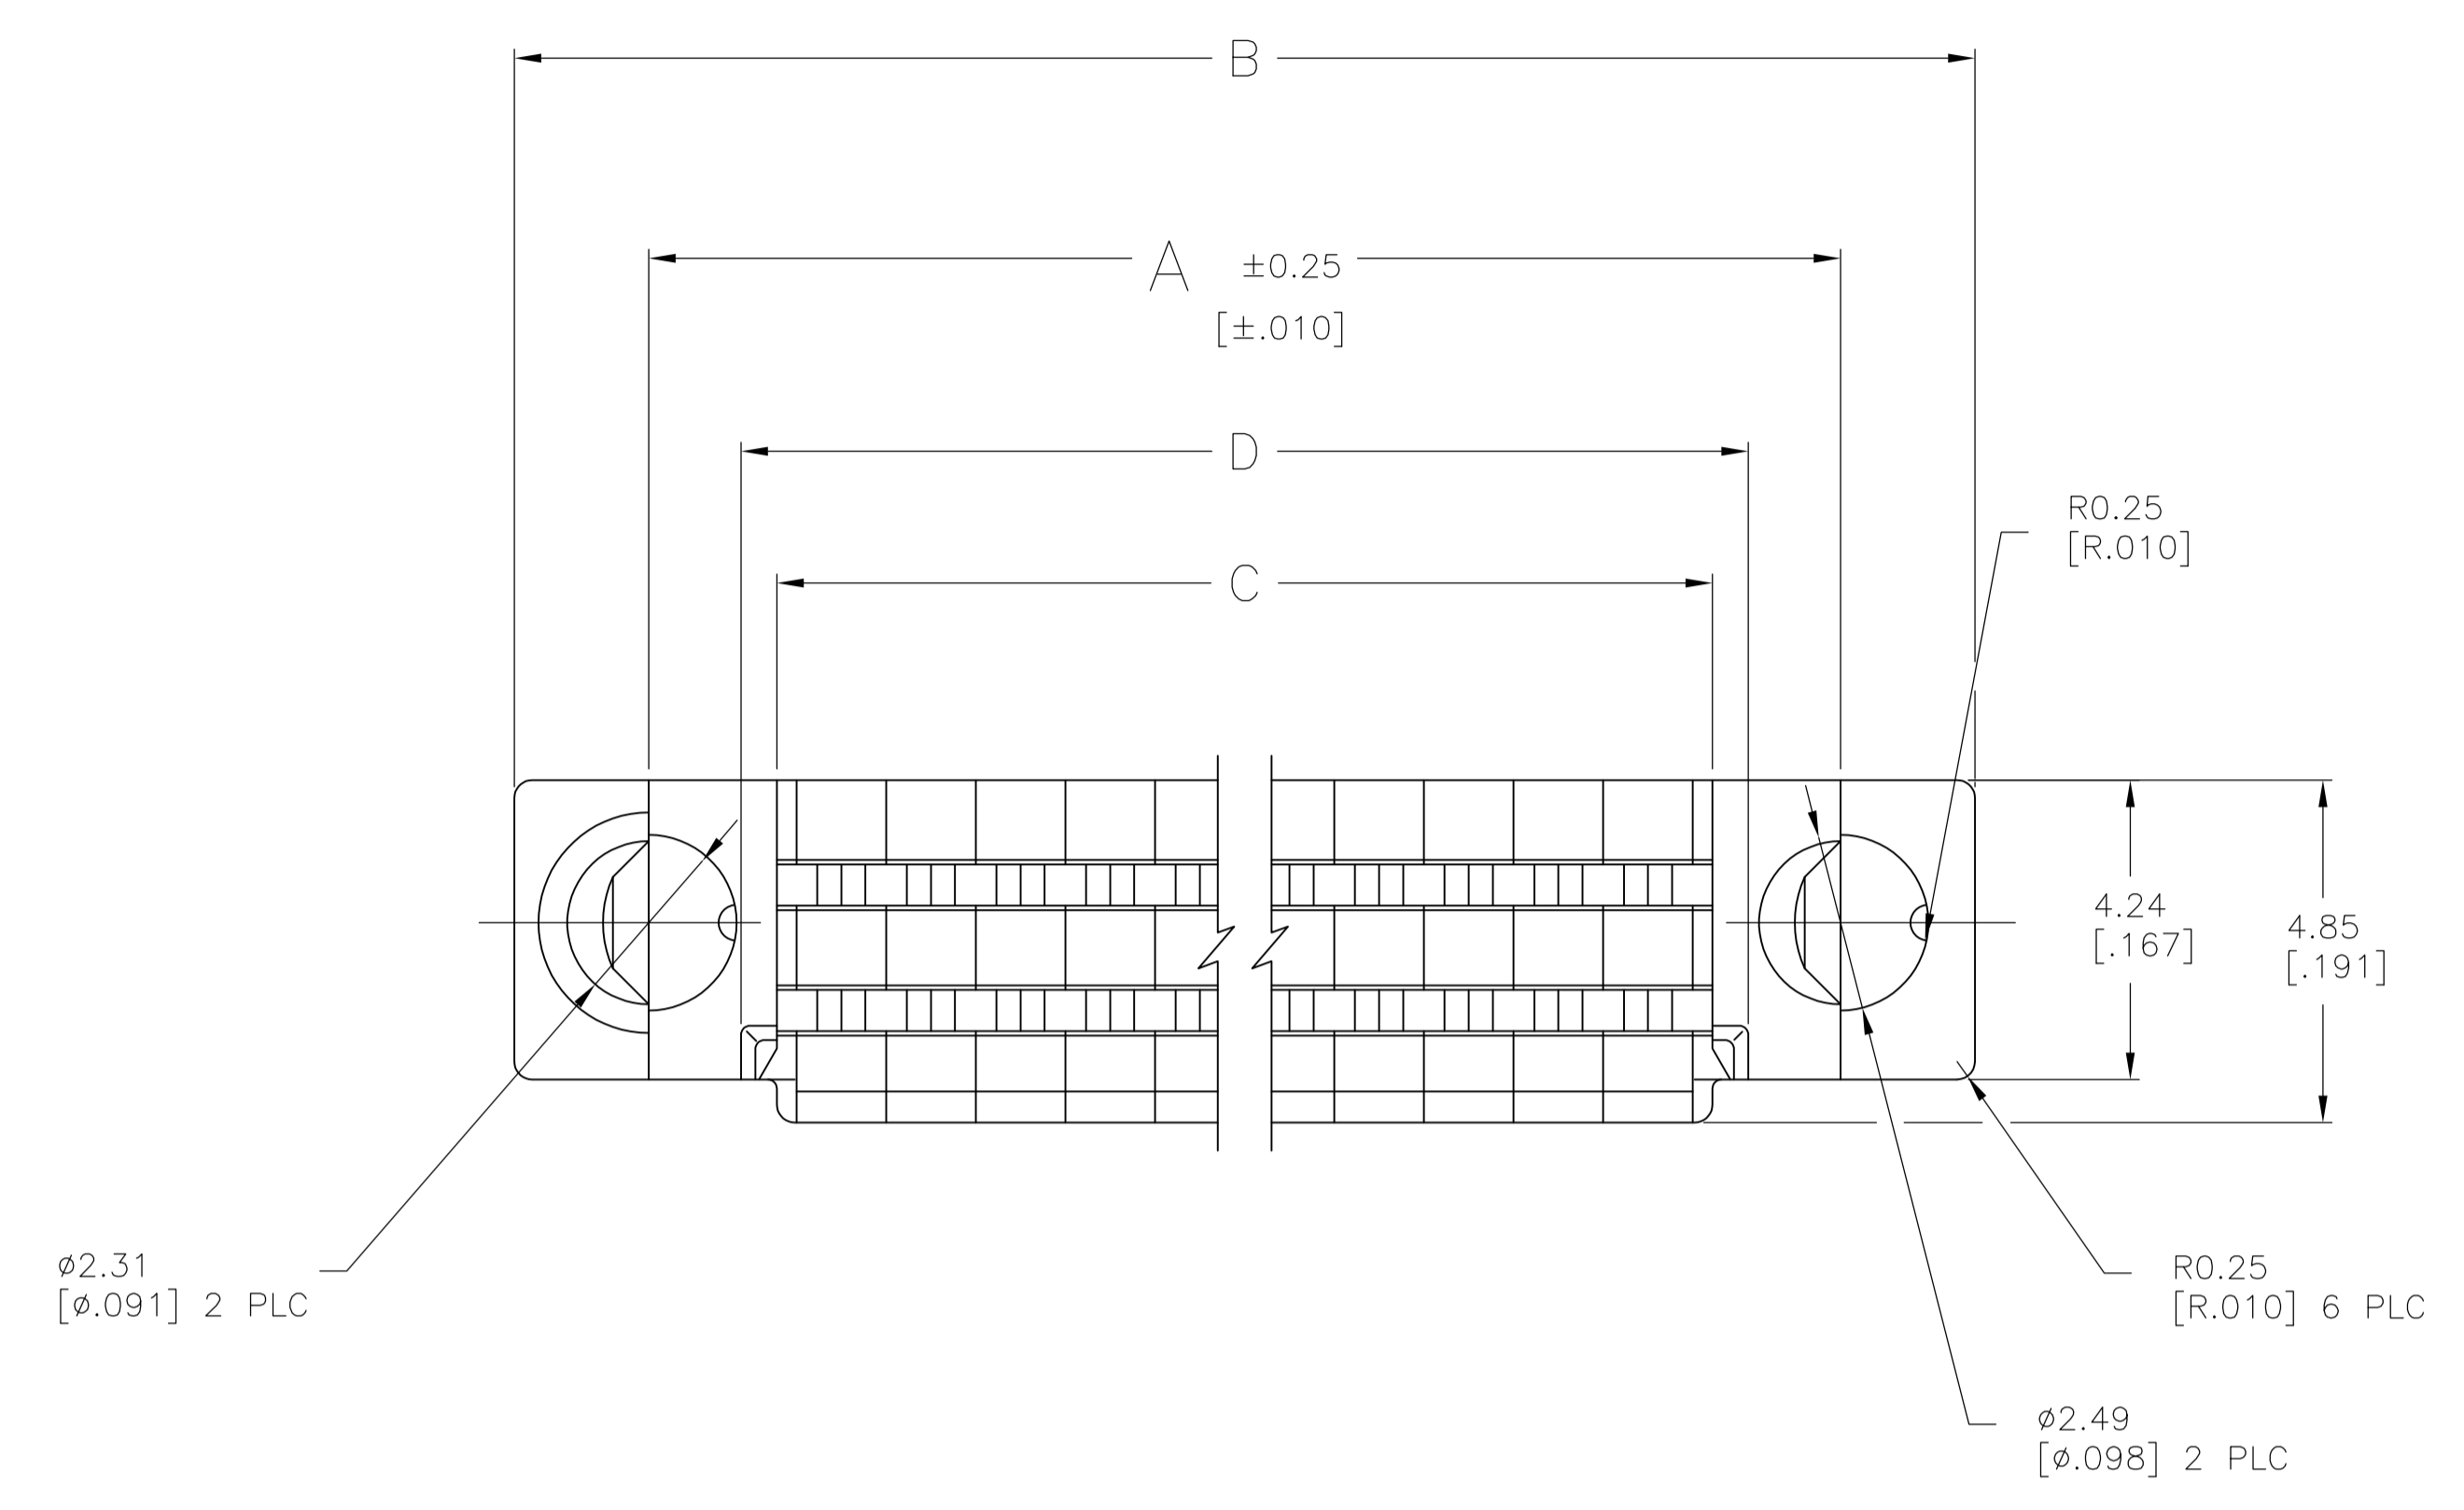

- 1 MATERIAL: POLYESTER, BLACK.
- 2 OBSOLETE PART NUMBER.
- 3 OBSOLETE PARTS: OBSOLETE CIS STREAMLINING PER D.RENAUD/D.SINISI

2	44.76	43.74	51.18	47.37	68	1-104891-1
	[1.762]	[1.722]	[2.015]	[1.865]		
100	65.08	64.06	71.50	67.69	100	1-104891-0
	[2.562]	[2.522]	[2.815]	[2.665]		
3	58.73	57.71	65.15	61.34	90	104891-9
	[2.312]	[2.272]	[2.565]	[2.415]		
80	52.38	51.36	58.80	54.99	80	104891-8
	[2.062]	[2.022]	[2.315]	[2.165]		
70	46.03	45.01	52.45	48.64	70	104891-7
	[1.812]	[1.772]	[2.065]	[1.915]		
60	39.68	38.66	46.10	42.29	60	104891-6
	[1.562]	[1.522]	[1.815]	[1.665]		
50	33.33	32.31	39.75	35.94	50	104891-5
	[1.312]	[1.272]	[1.565]	[1.415]		
40	26.98	25.96	33.82	29.59	40	104891-4
	[1.062]	[1.022]	[1.315]	[1.165]		
30	20.63	19.61	27.05	23.24	30	104891-3
	[.812]	[.772]	[1.065]	[.915]		
20	14.28	13.26	20.70	16.89	20	104891-2
	[.562]	[.522]	[.815]	[.665]		
10	7.92	6.91	14.35	10.54	10	104891-1
	[.312]	[.272]	[.565]	[.415]		
	D	C	B	A	NO OF POSN	PART NUMBER

THIS DRAWING IS A CONTROLLED DOCUMENT.		DIN L. CASTAGNA 23JUN93		TE Connectivity	
DIMENSIONS: mm [INCHES]		TOLERANCES UNLESS OTHERWISE SPECIFIED:			
0 PLC ± -		1 PLC ± -		APVD J. HERRINGTON 24JUN93	
1 PLC ± -		2 PLC ± 0.36[.015]		NAME	
2 PLC ± -		3 PLC ± -		PRODUCT SPEC	
3 PLC ± -		4 PLC ± -		108-1443	
4 PLC ± -		ANGLES ± -		APPLICATION SPEC	
MATERIAL		FINISH		114-7010	
1				SIZE CAGE CODE DRAWING NO	
				A1 00779 C=104891	
				RESTRICTED TO	
				CUSTOMER DRAWING	
				SCALE 10:1 SHEET 1 OF 1 REV C2	