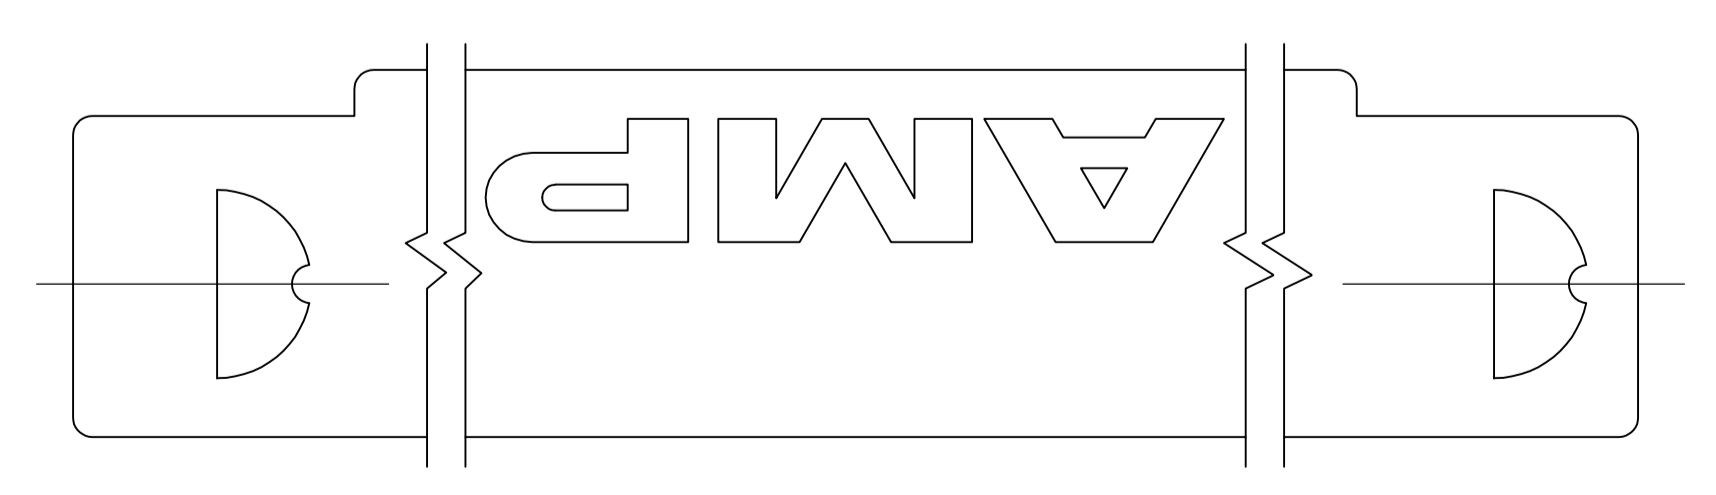

- 1 MATERIAL: POLYESTER, BLACK.
- 2 OBSOLETE PART NUMBER.
- 3 OBSOLETE PARTS: OBSOLETE CIS STREAMLINING PER D.RENAUD/D.SINISI

2	44.76	43.74	51.18	47.37	68	1-104891-1
	[1.762]	[1.722]	[2.015]	[1.865]		
100	65.08	64.06	71.50	67.69	100	1-104891-0
	[2.562]	[2.522]	[2.815]	[2.665]		
3	58.73	57.71	65.15	61.34	90	104891-9
	[2.312]	[2.272]	[2.565]	[2.415]		
80	52.38	51.36	58.80	54.99	80	104891-8
	[2.062]	[2.022]	[2.315]	[2.165]		
70	46.03	45.01	52.45	48.64	70	104891-7
	[1.812]	[1.772]	[2.065]	[1.915]		
60	39.68	38.66	46.10	42.29	60	104891-6
	[1.562]	[1.522]	[1.815]	[1.665]		
50	33.33	32.31	39.75	35.94	50	104891-5
	[1.312]	[1.272]	[1.565]	[1.415]		
40	26.98	25.96	33.82	29.59	40	104891-4
	[1.062]	[1.022]	[1.315]	[1.165]		
30	20.63	19.61	27.05	23.24	30	104891-3
	[.812]	[.772]	[1.065]	[.915]		
20	14.28	13.26	20.70	16.89	20	104891-2
	[.562]	[.522]	[.815]	[.665]		
10	7.92	6.91	14.35	10.54	10	104891-1
	[.312]	[.272]	[.565]	[.415]		
	D	C	B	A	NO OF POSN	PART NUMBER

THIS DRAWING IS A CONTROLLED DOCUMENT.		DIN L. CASTAGNA 23JUN93		TE Connectivity	
DIMENSIONS: mm [INCHES]		TOLERANCES UNLESS OTHERWISE SPECIFIED:			
0 PLC ± - 1 PLC ± - 2 PLC ± 0.36[.015] 3 PLC ± - 4 PLC ± - ANGLES ± -		CJK J. HERRINGTON 24JUN93 APVD J. HERRINGTON 24JUN93		NAME: TERMINATING COVER PRODUCT SPEC: AMPMODU 50/50 GRID APPLICATION SPEC: 108-1443	
MATERIAL: 1		FINISH: -		SIZE: A1 CAGE CODE: 00779 DRAWING NO: 104891 WEIGHT: - CUSTOMER DRAWING	
SCALE: 10:1				SHEET 1 OF 1	