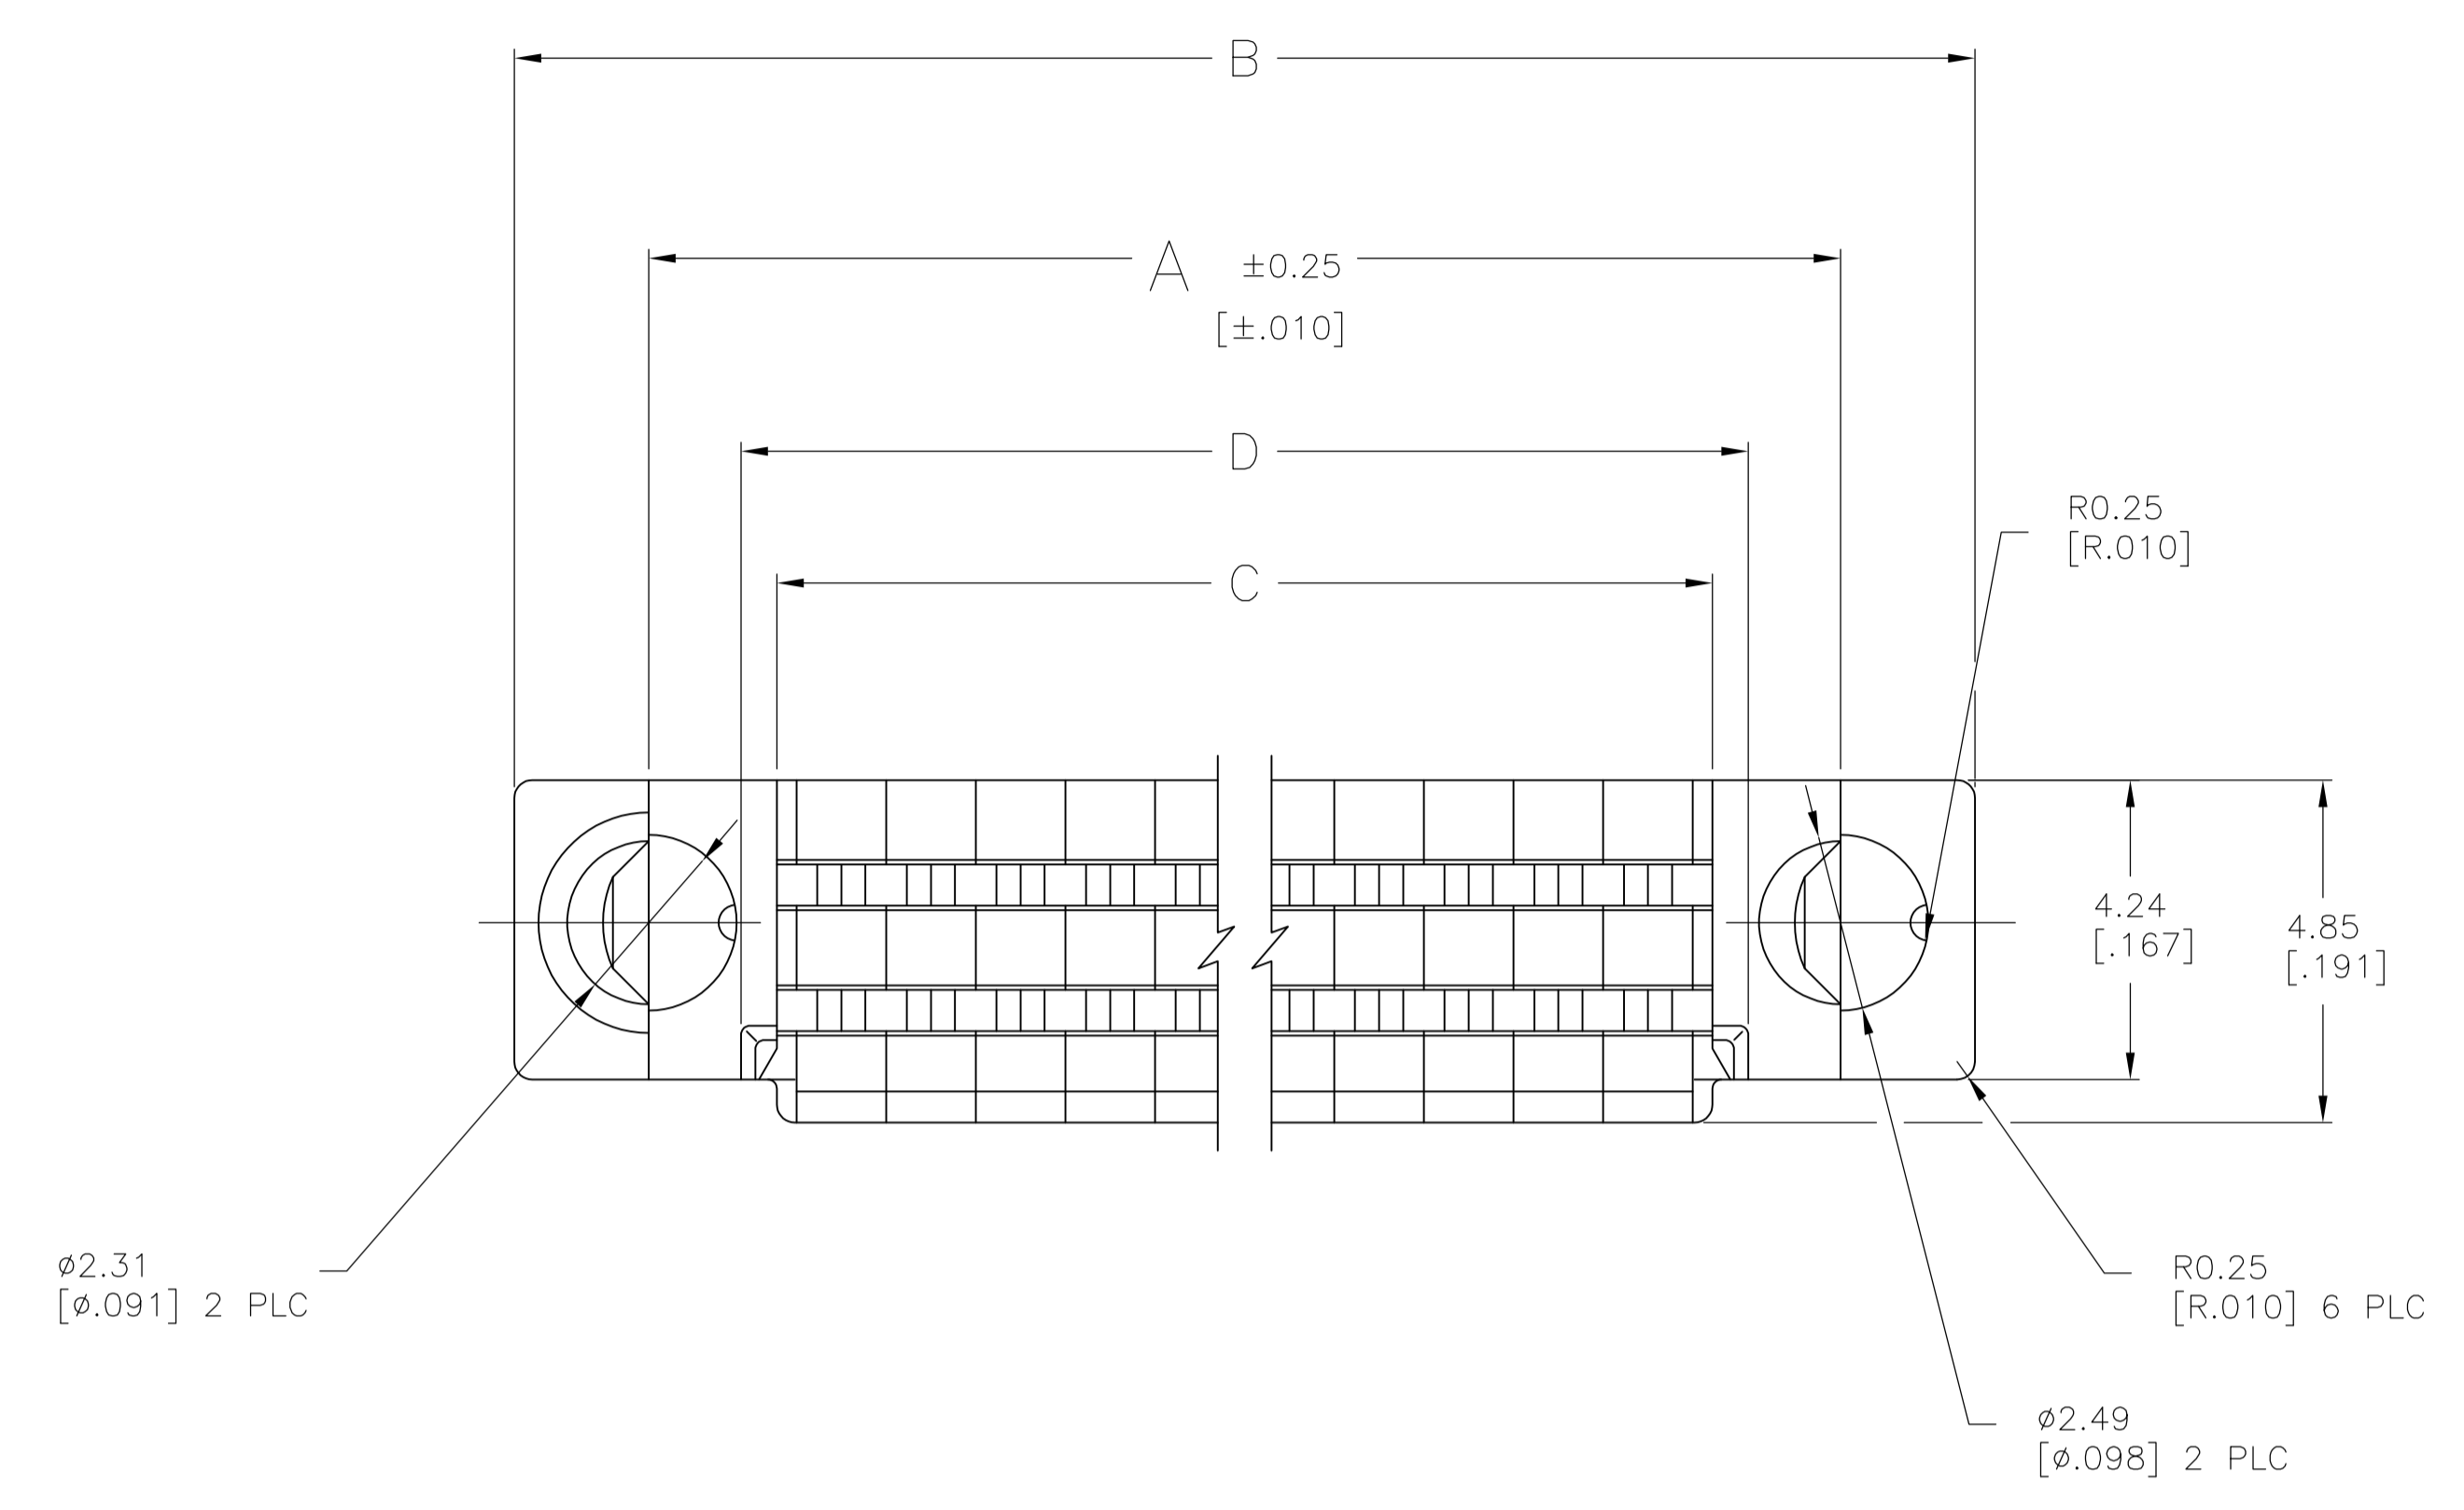

- 1 MATERIAL: POLYESTER, BLACK.
- 2 OBSOLETE PART NUMBER.
- 3 OBSOLETE PARTS: OBSOLETE CIS STREAMLINING PER D.RENAUD/D.SINISI

2	44.76	43.74	51.18	47.37	68	1-104891-1
	[1.762]	[1.722]	[2.015]	[1.865]		
100	65.08	64.06	71.50	67.69	100	1-104891-0
	[2.562]	[2.522]	[2.815]	[2.665]		
3	58.73	57.71	65.15	61.34	90	104891-9
	[2.312]	[2.272]	[2.565]	[2.415]		
80	52.38	51.36	58.80	54.99	80	104891-8
	[2.062]	[2.022]	[2.315]	[2.165]		
70	46.03	45.01	52.45	48.64	70	104891-7
	[1.812]	[1.772]	[2.065]	[1.915]		
60	39.68	38.66	46.10	42.29	60	104891-6
	[1.562]	[1.522]	[1.815]	[1.665]		
50	33.33	32.31	39.75	35.94	50	104891-5
	[1.312]	[1.272]	[1.565]	[1.415]		
40	26.98	25.96	33.82	29.59	40	104891-4
	[1.062]	[1.022]	[1.315]	[1.165]		
30	20.63	19.61	27.05	23.24	30	104891-3
	[.812]	[.772]	[1.065]	[.915]		
20	14.28	13.26	20.70	16.89	20	104891-2
	[.562]	[.522]	[.815]	[.665]		
10	7.92	6.91	14.35	10.54	10	104891-1
	[.312]	[.272]	[.565]	[.415]		
	D	C	B	A	NO OF POSN	PART NUMBER

THIS DRAWING IS A CONTROLLED DOCUMENT.		DIN L. CASTAGNA 23JUN93		TE Connectivity	
DIMENSIONS: mm [INCHES]		TOLERANCES UNLESS OTHERWISE SPECIFIED:			
0 PLC ± - 1 PLC ± - 2 PLC ± 0.36[.015] 3 PLC ± - 4 PLC ± - ANGLES ± -		CJK J. HERRINGTON 24JUN93 APVD J. HERRINGTON 24JUN93		NAME: TERMINATING COVER PRODUCT SPEC: AMPMODU 50/50 GRID APPLICATION SPEC: 108-1443	
MATERIAL: 1		FINISH: -		SIZE: A1 CAGE CODE: 00779 DRAWING NO: 104891 WEIGHT: - CUSTOMER DRAWING	
SCALE: 10:1				SHEET 1 OF 1	