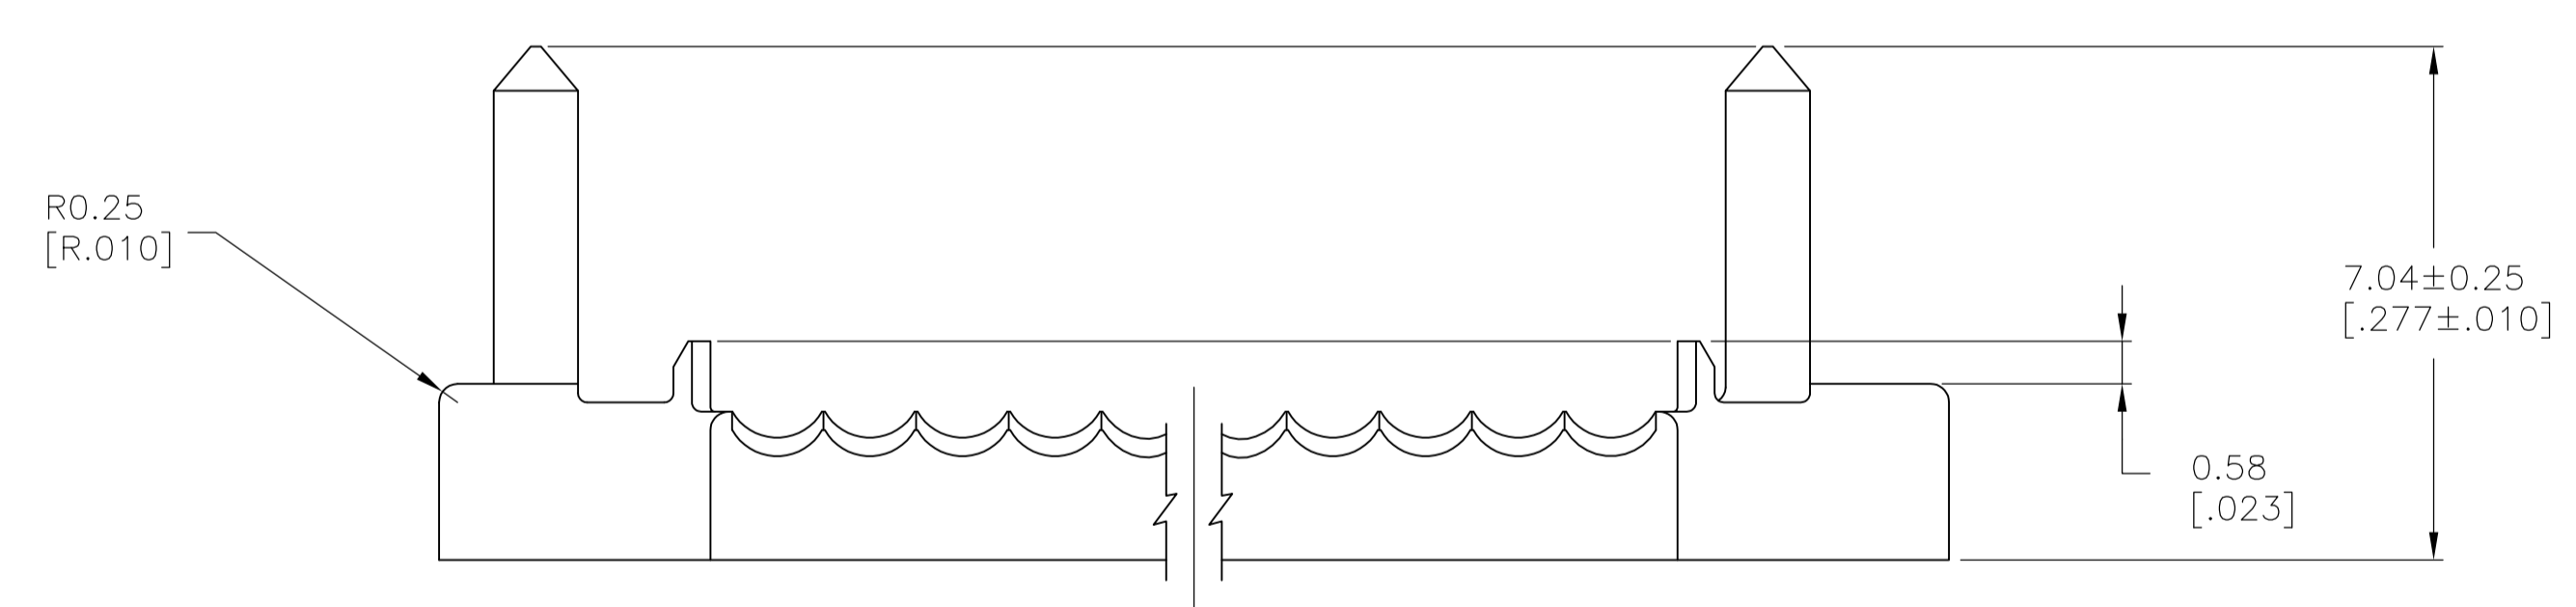

- 1 MATERIAL: POLYESTER, BLACK.
- 2 OBSOLETE PART NUMBER.
- 3 OBSOLETE PARTS: OBSOLETE CIS STREAMLINING PER D.RENAUD/D.SINISI

2	44.76	43.74	51.18	47.37	68	1-104891-1
	[1.762]	[1.722]	[2.015]	[1.865]		
100	65.08	64.06	71.50	67.69	100	1-104891-0
	[2.562]	[2.522]	[2.815]	[2.665]		
3	58.73	57.71	65.15	61.34	90	104891-9
	[2.312]	[2.272]	[2.565]	[2.415]		
80	52.38	51.36	58.80	54.99	80	104891-8
	[2.062]	[2.022]	[2.315]	[2.165]		
70	46.03	45.01	52.45	48.64	70	104891-7
	[1.812]	[1.772]	[2.065]	[1.915]		
60	39.68	38.66	46.10	42.29	60	104891-6
	[1.562]	[1.522]	[1.815]	[1.665]		
50	33.33	32.31	39.75	35.94	50	104891-5
	[1.312]	[1.272]	[1.565]	[1.415]		
40	26.98	25.96	33.82	29.59	40	104891-4
	[1.062]	[1.022]	[1.315]	[1.165]		
30	20.63	19.61	27.05	23.24	30	104891-3
	[.812]	[.772]	[1.065]	[.915]		
20	14.28	13.26	20.70	16.89	20	104891-2
	[.562]	[.522]	[.815]	[.665]		
10	7.92	6.91	14.35	10.54	10	104891-1
	[.312]	[.272]	[.565]	[.415]		
	D	C	B	A	NO OF POSN	PART NUMBER

THIS DRAWING IS A CONTROLLED DOCUMENT.		DIN L. CASTAGNA 23JUN93		TE Connectivity	
DIMENSIONS: mm [INCHES]		TOLERANCES UNLESS OTHERWISE SPECIFIED:			
0 PLC ± - 1 PLC ± - 2 PLC ± 0.36[.015] 3 PLC ± - 4 PLC ± - ANGLES ± -		CJK J. HERRINGTON 24JUN93 APVD J. HERRINGTON 24JUN93		NAME: TERMINATING COVER PRODUCT SPEC: AMPMODU 50/50 GRID APPLICATION SPEC: 108-1443	
MATERIAL: 1		FINISH: -		SIZE: A1 CAGE CODE: 00779 DRAWING NO: 104891 WEIGHT: - CUSTOMER DRAWING	
SCALE: 10:1				SHEET 1 OF 1	