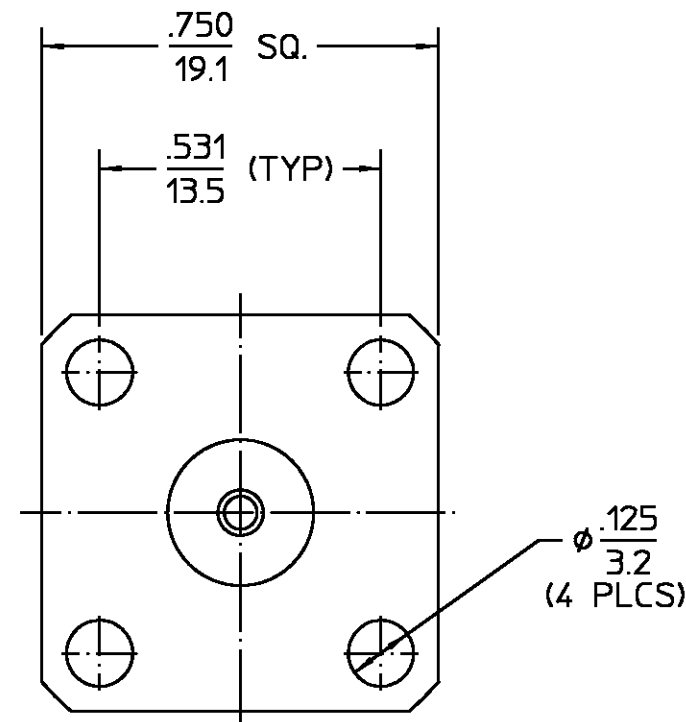

REVISIONS			
REV	DESCRIPTION	DATE	APPROVED
01 ₁	REVISED	K.L. 7-11-96	<i>RAC</i>

HOUSING	BRASS PER ASTM-B-16, HALF HARD	NICKEL PLATE PER QQ-N-290
DIELECTRIC	TFE FLUOROCARBON PER ASTM-D-1457	N/A
CENTER CONTACT	BERYLLIUM COPPER PER ASTM-B-196 OR ASTM-B-197, ALLOY C17300, CONDITION H	GOLD PLATE PER MIL-G-45204
COMPONENT	MATERIAL	FINISH

UNLESS OTHERWISE SPECIFIED DIMENSIONS ARE IN INCHES	DRAWN BY K.L.	DATE 2-3-71	 AMP Incorporated 140 Fourth Avenue Waltham, MA 02451-7599
	CHECKED BY PRB	2-3-71	
FRAC. ± 1/64	DEC. ± .005	ANGLES ± 1°	
These drawings and specifications are the property of M/A COM Interconnect Div. and shall not be reproduced or copied or used in whole or in part as the basis for the manufacture or sale of item(s) without written permission.	USE ASSY PROCEDURE	TITLE "TNC" STRAIGHT PANEL JACK RECEPTACLE	
	NO. A.P. N/A	SIZE B	CODE IDENT NO. 26805
		SCALE 3:1	3152-0000-10
		SHEET 1 OF 1	

NOTES:
1. CAPTURED CENTER CONTACT

.XXX = in
XX.X = mm (REF)

X-ON Electronics

Largest Supplier of Electrical and Electronic Components

Click to view similar products for [RF Connectors / Coaxial Connectors](#) category: