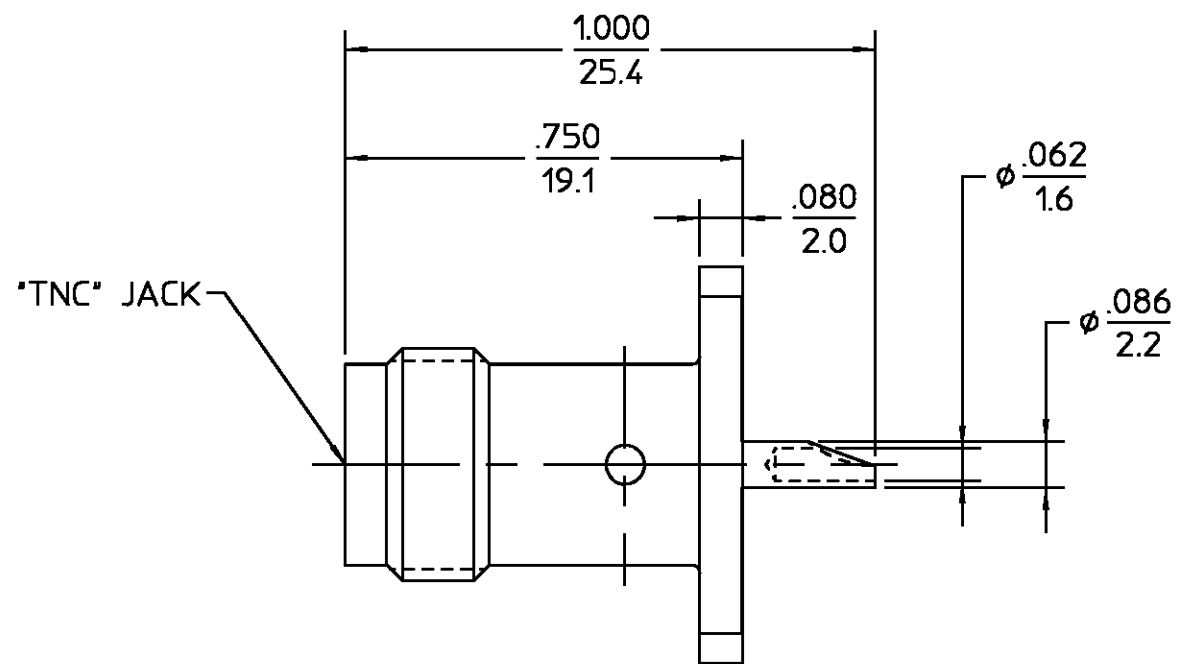

REVISIONS			
REV	DESCRIPTION	DATE	APPROVED
01 ₁	REVISED	K.L. 7-11-96	<i>RAC</i>

HOUSING	BRASS PER ASTM-B-16, HALF HARD	NICKEL PLATE PER QQ-N-290
DIELECTRIC	TFE FLUOROCARBON PER ASTM-D-1457	N/A
CENTER CONTACT	BERYLLIUM COPPER PER ASTM-B-196 OR ASTM-B-197, ALLOY C17300, CONDITION H	GOLD PLATE PER MIL-G-45204
COMPONENT	MATERIAL	FINISH

UNLESS OTHERWISE SPECIFIED DIMENSIONS ARE IN INCHES	DRAWN BY K.L.	DATE 2-3-71	 AMP Incorporated 140 Fourth Avenue Waltham, MA 02451-7599
	CHECKED BY PRB	2-3-71	
FRAC. ± 1/64	DEC. ± .005	ANGLES ± 1°	
These drawings and specifications are the property of M/A COM Interconnect Div. and shall not be reproduced or copied or used in whole or in part as the basis for the manufacture or sale of item(s) without written permission.	USE ASSY PROCEDURE	TITLE "TNC" STRAIGHT PANEL JACK RECEPTACLE	
	NO. A.P. N/A	SIZE B	CODE IDENT NO. 26805
		SCALE 3:1	3152-0000-10
		SHEET 1 OF 1	

NOTES:
1. CAPTURED CENTER CONTACT

.XXX = in
XX.X = mm (REF)

X-ON Electronics

Largest Supplier of Electrical and Electronic Components

Click to view similar products for [RF Connectors / Coaxial Connectors](#) category: