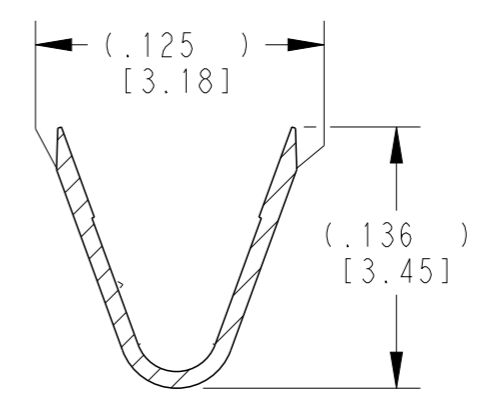

SECTION A-A
WIRE BARREL

SECTION B-B
INSULATION BARREL

TE INTERNAL PN	DEUTSCH PN	PLATING
1060-20-0222	1060-20-0222	NICKEL
1060-20-0244	1060-20-0244	SELECTIVE GOLD
1060-20-0277	1060-20-0277	TIN

- 3 MATERIAL: .010 [0.25] THICK COPPER ALLOY
- 2. WIRE RANGE: 22 AWG TO 16 AWG [0.35-1.5 mm²]
INSULATION RANGE: Ø.051-.085 [Ø1.30-2.16]
- 1 APPLIES ONLY TO SELECTIVE GOLD 1060-20-0244.
INDICATED DIMENSION SHOWS GOLD PLATED AREA.

NOTES: UNLESS OTHERWISE SPECIFIED

THIS DRAWING IS A CONTROLLED DOCUMENT.		DWN J. APOSTOL 01DEC2009
DIMENSIONS: INCHES [mm]		CHK D. MEYER 02DEC2009
TOLERANCES UNLESS OTHERWISE SPECIFIED:		APVD R. REED 03DEC2009
0 PLC ±	1 PLC ±	PRODUCT SPEC 0425-015-0000
2 PLC ±	3 PLC ±.025 [0.64]	APPLICATION SPEC 114-151003
4 PLC ±	ANGLES ±	WEIGHT 0.15 g
MATERIAL 3	FINISH - SEE TABLE	CUSTOMER DRAWING

 TE Connectivity		NAME STAMPED CONTACT PIN SIZE 20	
		SIZE A3	CAGE CODE 4AFU8
DRAWING NO 1060-20-02XX		RESTRICTED TO -	
SCALE 6:1		SHEET 1 OF 1	REV E

X-ON Electronics

Largest Supplier of Electrical and Electronic Components