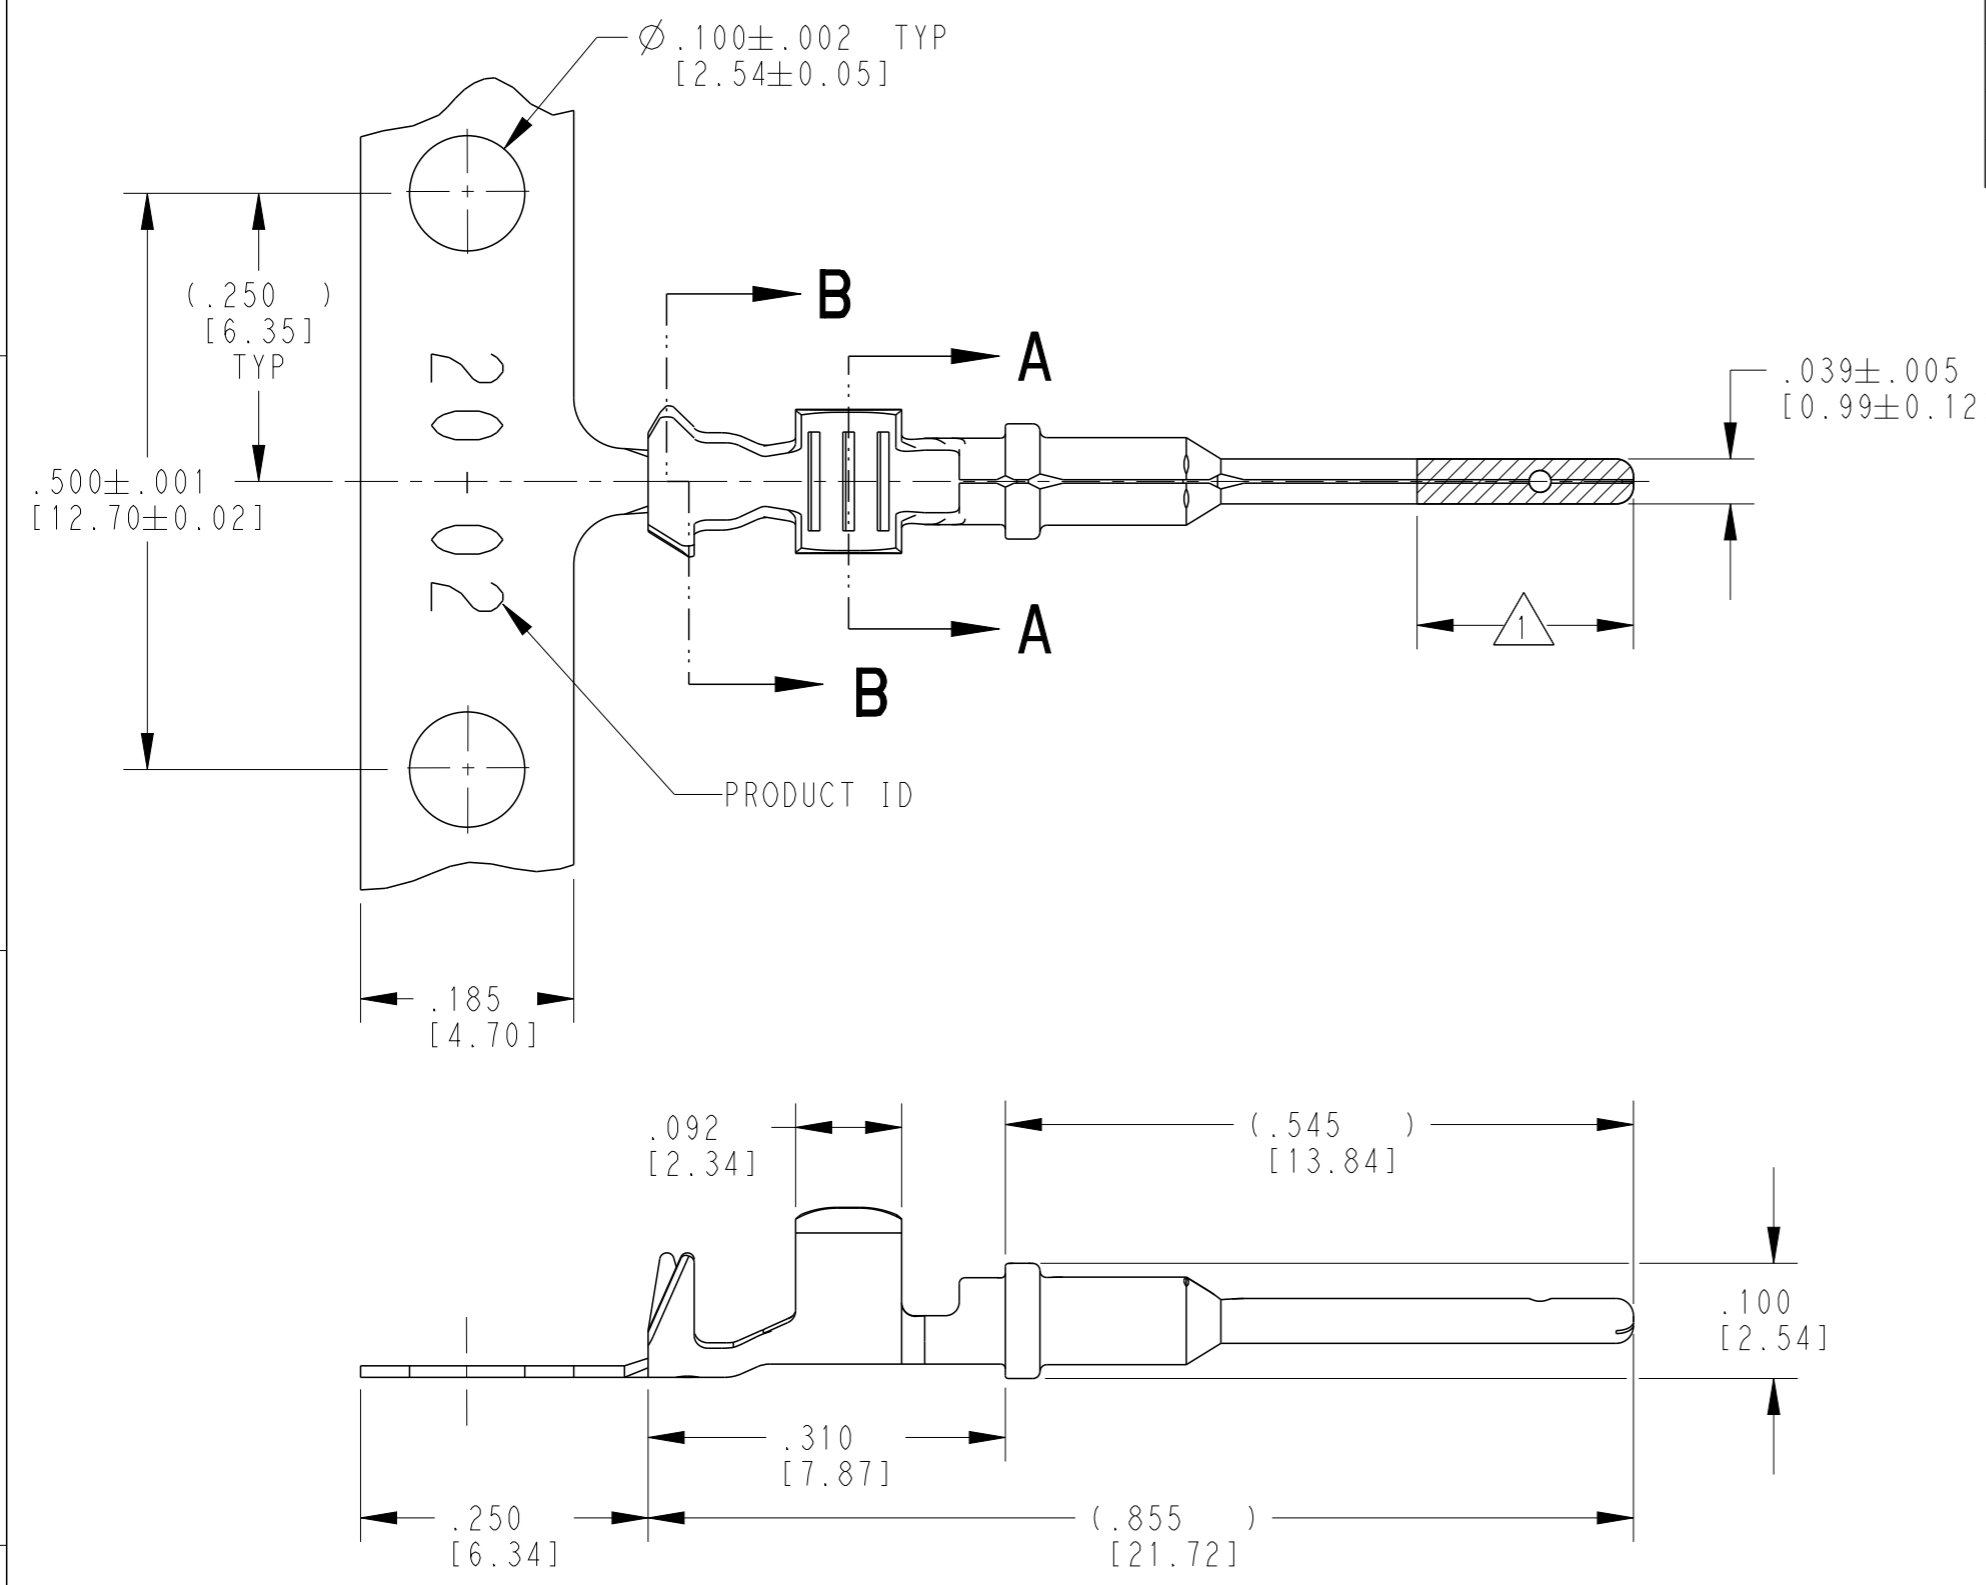

SECTION A-A
WIRE BARREL

SECTION B-B
INSULATION BARREL

TE INTERNAL PN	DEUTSCH PN	PLATING
1060-20-0222	1060-20-0222	NICKEL
1060-20-0244	1060-20-0244	SELECTIVE GOLD
1060-20-0277	1060-20-0277	TIN

- 3 MATERIAL: .010 [0.25] THICK COPPER ALLOY
- 2. WIRE RANGE: 22 AWG TO 16 AWG [0.35-1.5 mm²]
INSULATION RANGE: Ø.051-.085 [Ø1.30-2.16]
- 1 APPLIES ONLY TO SELECTIVE GOLD 1060-20-0244.
INDICATED DIMENSION SHOWS GOLD PLATED AREA.

NOTES: UNLESS OTHERWISE SPECIFIED

THIS DRAWING IS A CONTROLLED DOCUMENT.		DWN J. APOSTOL 01DEC2009
DIMENSIONS: INCHES [mm]		CHK D. MEYER 02DEC2009
TOLERANCES UNLESS OTHERWISE SPECIFIED:		APVD R. REED 03DEC2009
0 PLC ±	1 PLC ±	PRODUCT SPEC 0425-015-0000
2 PLC ±	3 PLC ±.025 [0.64]	APPLICATION SPEC 114-151003
4 PLC ±	ANGLES ±	WEIGHT 0.15 g
MATERIAL 3	FINISH - SEE TABLE	CUSTOMER DRAWING

 TE Connectivity		NAME STAMPED CONTACT PIN SIZE 20	
		SIZE A3	CAGE CODE 4AFU8
DRAWING NO 1060-20-02XX		RESTRICTED TO -	
SCALE 6:1		SHEET 1 OF 1	REV E

X-ON Electronics

Largest Supplier of Electrical and Electronic Components