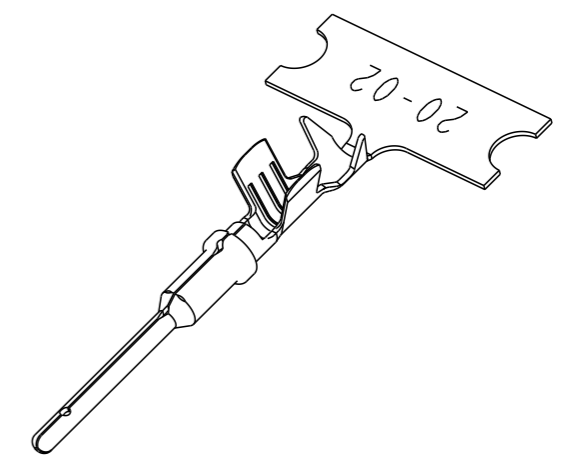

SECTION A-A
WIRE BARREL

SECTION B-B
INSULATION BARREL

TE INTERNAL PN	DEUTSCH PN	PLATING
1060-20-0222	1060-20-0222	NICKEL
1060-20-0244	1060-20-0244	SELECTIVE GOLD
1060-20-0277	1060-20-0277	TIN

- 3 MATERIAL: .010 [0.25] THICK COPPER ALLOY
- 2. WIRE RANGE: 22 AWG TO 16 AWG [0.35-1.5 mm²]
INSULATION RANGE: Ø.051-.085 [Ø1.30-2.16]
- 1 APPLIES ONLY TO SELECTIVE GOLD 1060-20-0244.
INDICATED DIMENSION SHOWS GOLD PLATED AREA.

 TE Connectivity		NAME STAMPED CONTACT PIN SIZE 20	
		SIZE A3	CAGE CODE 4AFU8
DRAWING NO 1060-20-02XX		RESTRICTED TO -	
SCALE 6:1		SHEET 1 OF 1	REV E

X-ON Electronics

Largest Supplier of Electrical and Electronic Components