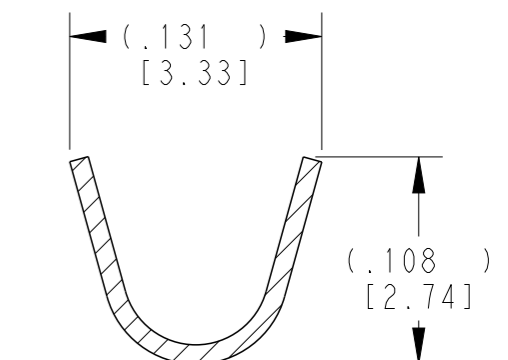

SECTION A-A
WIRE BARREL

SECTION B-B
INSULATION BARREL

TE INTERNAL PN	DEUTSCH PN	PLATING
1060-20-0222	1060-20-0222	NICKEL
1060-20-0244	1060-20-0244	SELECTIVE GOLD
1060-20-0277	1060-20-0277	TIN

- 3 MATERIAL: .010 [0.25] THICK COPPER ALLOY
- 2. WIRE RANGE: 22 AWG TO 16 AWG [0.35-1.5 mm²]
INSULATION RANGE: Ø.051-.085 [Ø1.30-2.16]
- 1 APPLIES ONLY TO SELECTIVE GOLD 1060-20-0244.
INDICATED DIMENSION SHOWS GOLD PLATED AREA.

NOTES: UNLESS OTHERWISE SPECIFIED

THIS DRAWING IS A CONTROLLED DOCUMENT.		DWN J. APOSTOL 01DEC2009
DIMENSIONS: INCHES [mm]		CHK D. MEYER 02DEC2009
TOLERANCES UNLESS OTHERWISE SPECIFIED:		APVD R. REED 03DEC2009
0 PLC ±	1 PLC ±	PRODUCT SPEC 0425-015-0000
2 PLC ±	3 PLC ±.025 [0.64]	APPLICATION SPEC 114-151003
4 PLC ±	ANGLES ±	WEIGHT 0.15 g
MATERIAL 3	FINISH - SEE TABLE	CUSTOMER DRAWING

 TE Connectivity		NAME STAMPED CONTACT PIN SIZE 20	
		SIZE A3	CAGE CODE 4AFU8
DRAWING NO 1060-20-02XX		RESTRICTED TO -	
SCALE 6:1		SHEET 1 OF 1	REV E

X-ON Electronics

Largest Supplier of Electrical and Electronic Components