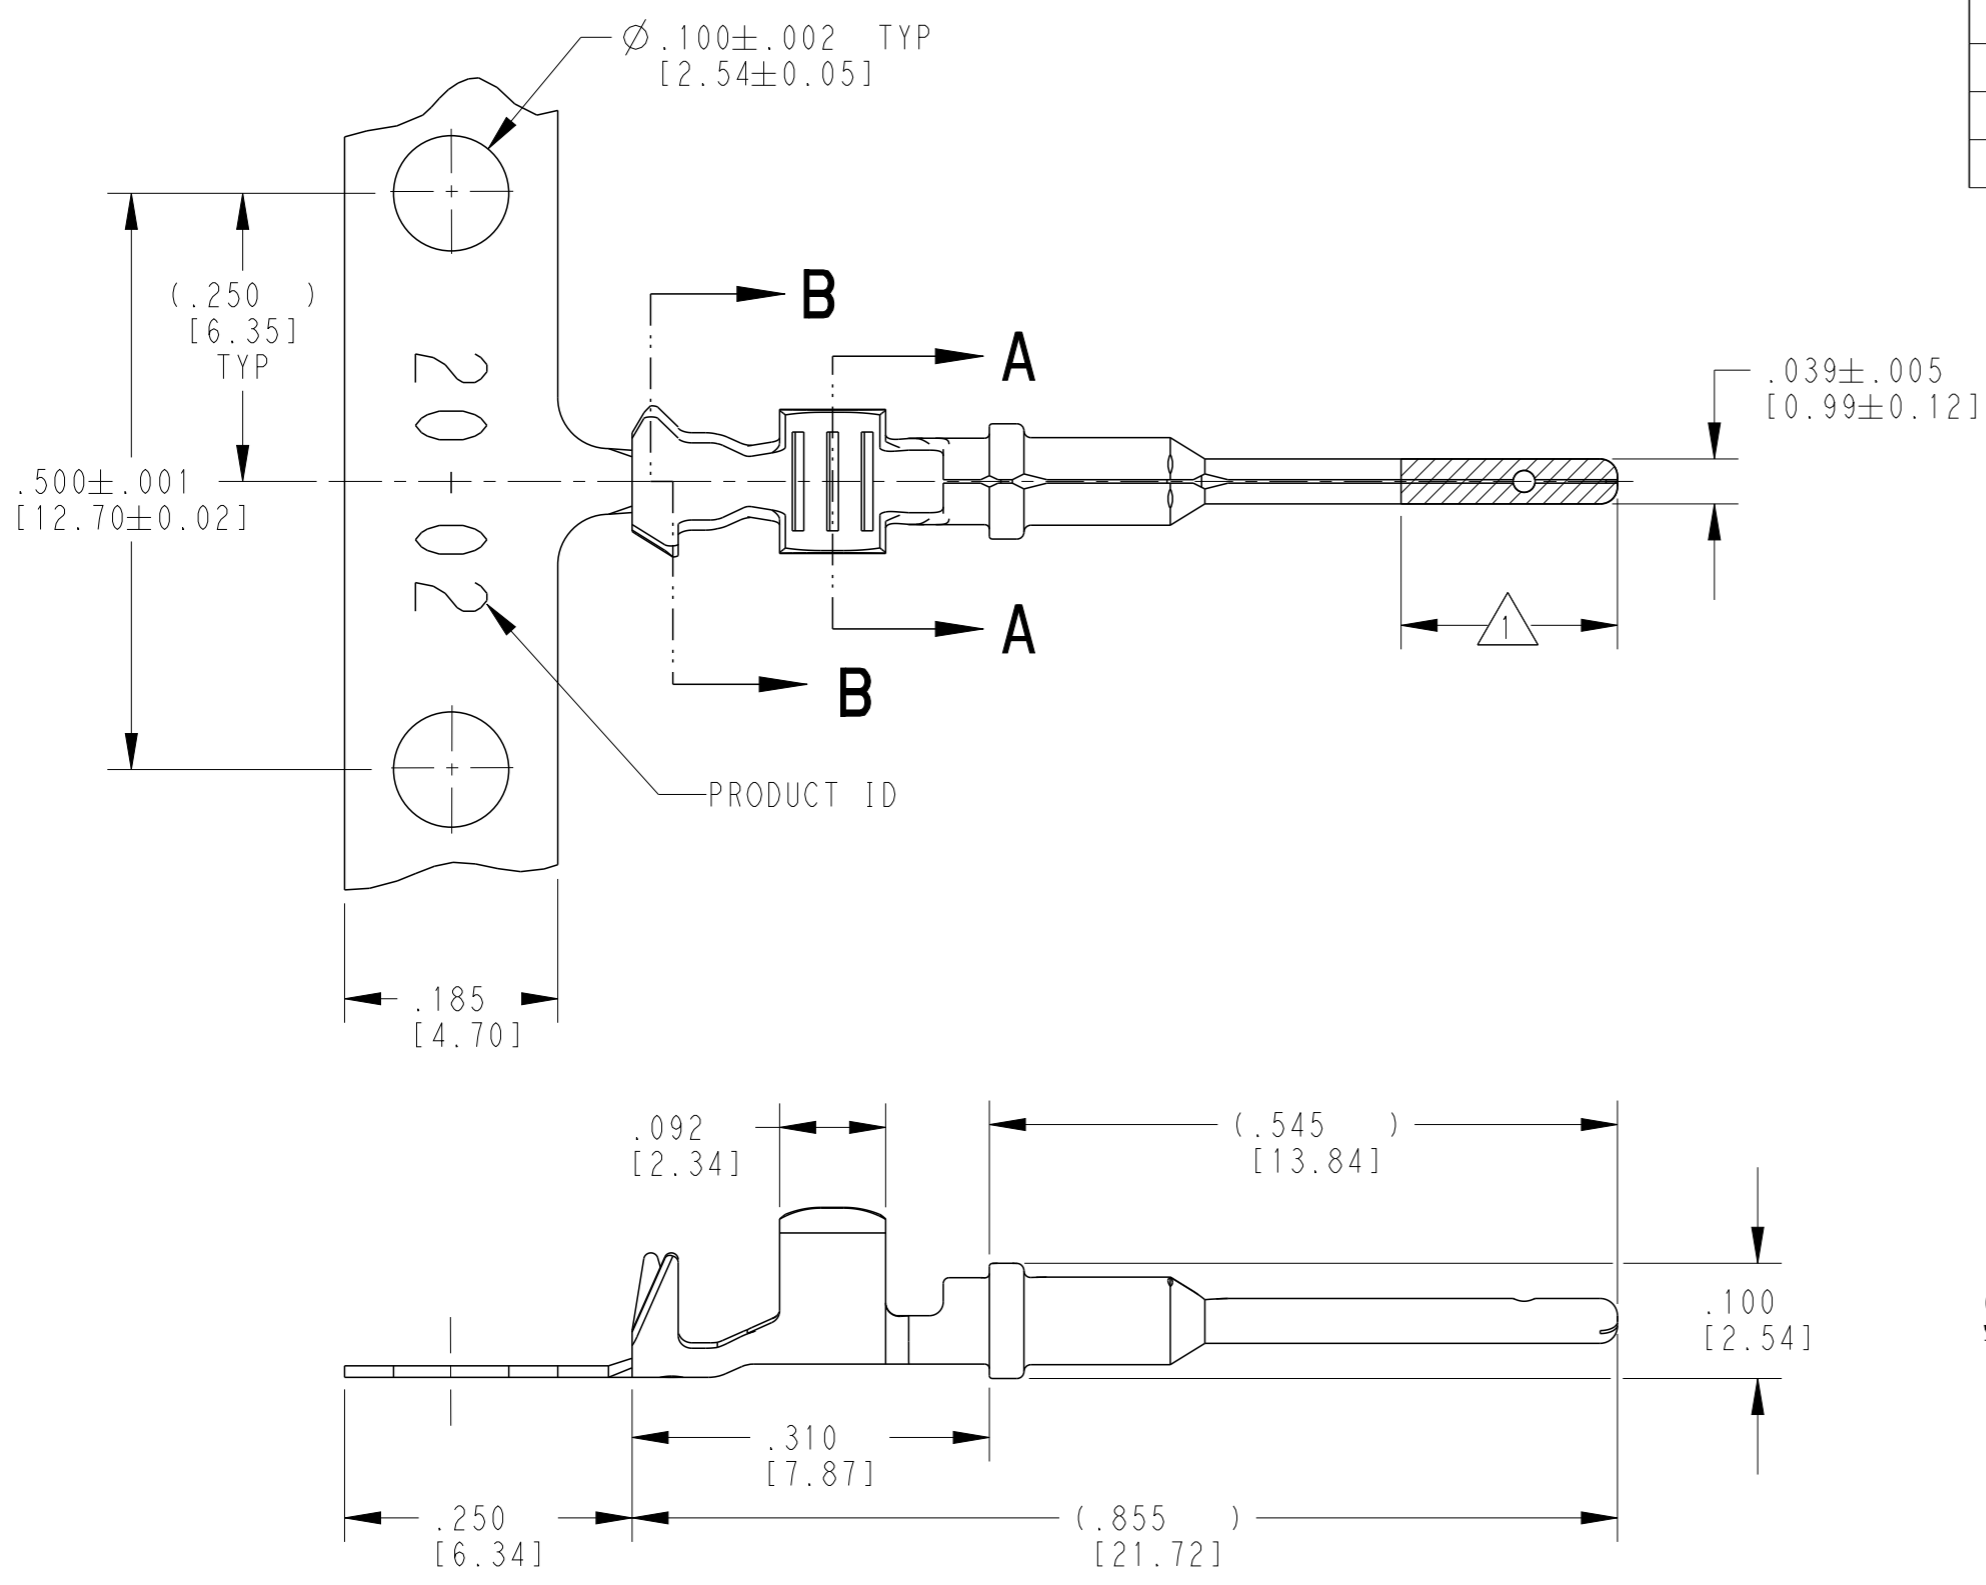

SECTION A-A
WIRE BARREL

SECTION B-B
INSULATION BARREL

TE INTERNAL PN	DEUTSCH PN	PLATING
1060-20-0222	1060-20-0222	NICKEL
1060-20-0244	1060-20-0244	SELECTIVE GOLD
1060-20-0277	1060-20-0277	TIN

- 3 MATERIAL: .010 [0.25] THICK COPPER ALLOY
- 2. WIRE RANGE: 22 AWG TO 16 AWG [0.35-1.5 mm²]
INSULATION RANGE: Ø.051-.085 [Ø1.30-2.16]
- 1 APPLIES ONLY TO SELECTIVE GOLD 1060-20-0244.
INDICATED DIMENSION SHOWS GOLD PLATED AREA.

NOTES: UNLESS OTHERWISE SPECIFIED

THIS DRAWING IS A CONTROLLED DOCUMENT.		DWN J. APOSTOL 01DEC2009
DIMENSIONS: INCHES [mm]		CHK D. MEYER 02DEC2009
TOLERANCES UNLESS OTHERWISE SPECIFIED:		APVD R. REED 03DEC2009
0 PLC ±	1 PLC ±	PRODUCT SPEC 0425-015-0000
2 PLC ±	3 PLC ±.025 [0.64]	APPLICATION SPEC 114-151003
4 PLC ±	ANGLES ±	WEIGHT 0.15 g
MATERIAL 3	FINISH -	CUSTOMER DRAWING
SEE TABLE		SCALE 6:1

NAME STAMPED CONTACT PIN SIZE 20		RESTRICTED TO -	
SIZE A3	CAGE CODE 4AFU8	DRAWING NO C=1060-20-02XX	REV E
SHEET 1 OF 1		REV E	

X-ON Electronics

Largest Supplier of Electrical and Electronic Components

Click to view similar products for [Automotive Connectors](#) category: