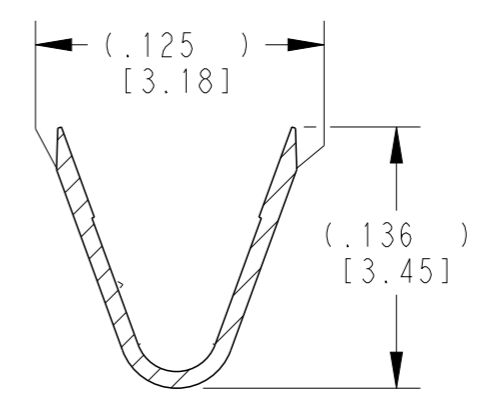

SECTION A-A
WIRE BARREL

SECTION B-B
INSULATION BARREL

TE INTERNAL PN	DEUTSCH PN	PLATING
1060-20-0222	1060-20-0222	NICKEL
1060-20-0244	1060-20-0244	SELECTIVE GOLD
1060-20-0277	1060-20-0277	TIN

- 3 MATERIAL: .010 [0.25] THICK COPPER ALLOY
- 2. WIRE RANGE: 22 AWG TO 16 AWG [0.35-1.5 mm²]
INSULATION RANGE: Ø.051-.085 [Ø1.30-2.16]
- 1 APPLIES ONLY TO SELECTIVE GOLD 1060-20-0244.
INDICATED DIMENSION SHOWS GOLD PLATED AREA.

NOTES: UNLESS OTHERWISE SPECIFIED

THIS DRAWING IS A CONTROLLED DOCUMENT.		DWN J. APOSTOL 01DEC2009
DIMENSIONS: INCHES [mm]		CHK D. MEYER 02DEC2009
TOLERANCES UNLESS OTHERWISE SPECIFIED:		APVD R. REED 03DEC2009
0 PLC ±	1 PLC ±	PRODUCT SPEC 0425-015-0000
2 PLC ±	3 PLC ±.025 [0.64]	APPLICATION SPEC 114-151003
4 PLC ±	ANGLES ±	WEIGHT 0.15 g
MATERIAL 3	FINISH -	CUSTOMER DRAWING
SEE TABLE		SCALE 6:1

NAME STAMPED CONTACT PIN SIZE 20		RESTRICTED TO -	
SIZE A3	CAGE CODE 4AFU8	DRAWING NO C=1060-20-02XX	REV E
SHEET 1 OF 1		REV E	

X-ON Electronics

Largest Supplier of Electrical and Electronic Components

Click to view similar products for [Automotive Connectors](#) category: