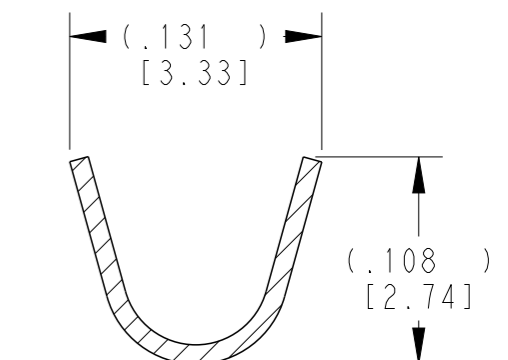

SECTION A-A
WIRE BARREL

SECTION B-B
INSULATION BARREL

TE INTERNAL PN	DEUTSCH PN	PLATING
1060-20-0222	1060-20-0222	NICKEL
1060-20-0244	1060-20-0244	SELECTIVE GOLD
1060-20-0277	1060-20-0277	TIN

- 3 MATERIAL: .010 [0.25] THICK COPPER ALLOY
- 2. WIRE RANGE: 22 AWG TO 16 AWG [0.35-1.5 mm²]
INSULATION RANGE: Ø.051-.085 [Ø1.30-2.16]
- 1 APPLIES ONLY TO SELECTIVE GOLD 1060-20-0244.
INDICATED DIMENSION SHOWS GOLD PLATED AREA.

NOTES: UNLESS OTHERWISE SPECIFIED

THIS DRAWING IS A CONTROLLED DOCUMENT.		DWN J. APOSTOL 01DEC2009
DIMENSIONS: INCHES [mm]		CHK D. MEYER 02DEC2009
TOLERANCES UNLESS OTHERWISE SPECIFIED:		APVD R. REED 03DEC2009
0 PLC ±	1 PLC ±	PRODUCT SPEC 0425-015-0000
2 PLC ±	3 PLC ±.025 [0.64]	APPLICATION SPEC 114-151003
4 PLC ±	ANGLES ±	WEIGHT 0.15 g
MATERIAL 3	FINISH -	CUSTOMER DRAWING
SEE TABLE		SCALE 6:1

NAME STAMPED CONTACT PIN SIZE 20		RESTRICTED TO -	
SIZE A3	CAGE CODE 4AFU8	DRAWING NO C=1060-20-02XX	REV E
SHEET 1 OF 1		REV E	

X-ON Electronics

Largest Supplier of Electrical and Electronic Components

Click to view similar products for [Automotive Connectors](#) category: