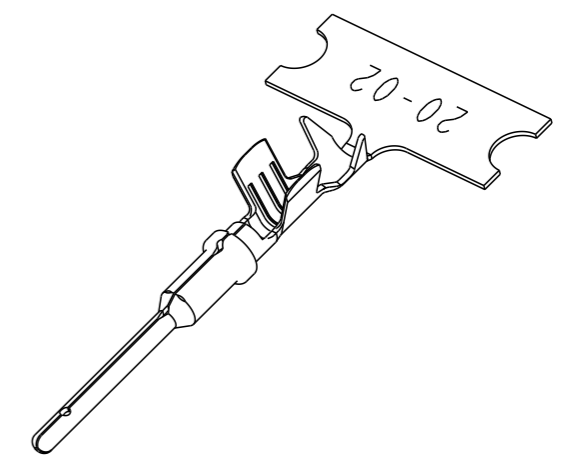

SECTION A-A
WIRE BARREL

SECTION B-B
INSULATION BARREL

TE INTERNAL PN	DEUTSCH PN	PLATING
1060-20-0222	1060-20-0222	NICKEL
1060-20-0244	1060-20-0244	SELECTIVE GOLD
1060-20-0277	1060-20-0277	TIN

- 3 MATERIAL: .010 [0.25] THICK COPPER ALLOY
- 2. WIRE RANGE: 22 AWG TO 16 AWG [0.35-1.5 mm²]
INSULATION RANGE: Ø.051-.085 [Ø1.30-2.16]
- 1 APPLIES ONLY TO SELECTIVE GOLD 1060-20-0244.
INDICATED DIMENSION SHOWS GOLD PLATED AREA.

NOTES: UNLESS OTHERWISE SPECIFIED

THIS DRAWING IS A CONTROLLED DOCUMENT.		DWN J. APOSTOL 01DEC2009
DIMENSIONS: INCHES [mm]		CHK D. MEYER 02DEC2009
TOLERANCES UNLESS OTHERWISE SPECIFIED:		APVD R. REED 03DEC2009
0 PLC ±	1 PLC ±	PRODUCT SPEC 0425-015-0000
2 PLC ±	3 PLC ±.025 [0.64]	APPLICATION SPEC 114-151003
4 PLC ±	ANGLES ±	WEIGHT 0.15 g
MATERIAL 3	FINISH -	CUSTOMER DRAWING
SEE TABLE		SCALE 6:1

NAME STAMPED CONTACT PIN SIZE 20		RESTRICTED TO -	
SIZE A3	CAGE CODE 4AFU8	DRAWING NO C=1060-20-02XX	REV E
SHEET 1 OF 1		REV E	

X-ON Electronics

Largest Supplier of Electrical and Electronic Components

Click to view similar products for [Automotive Connectors](#) category: