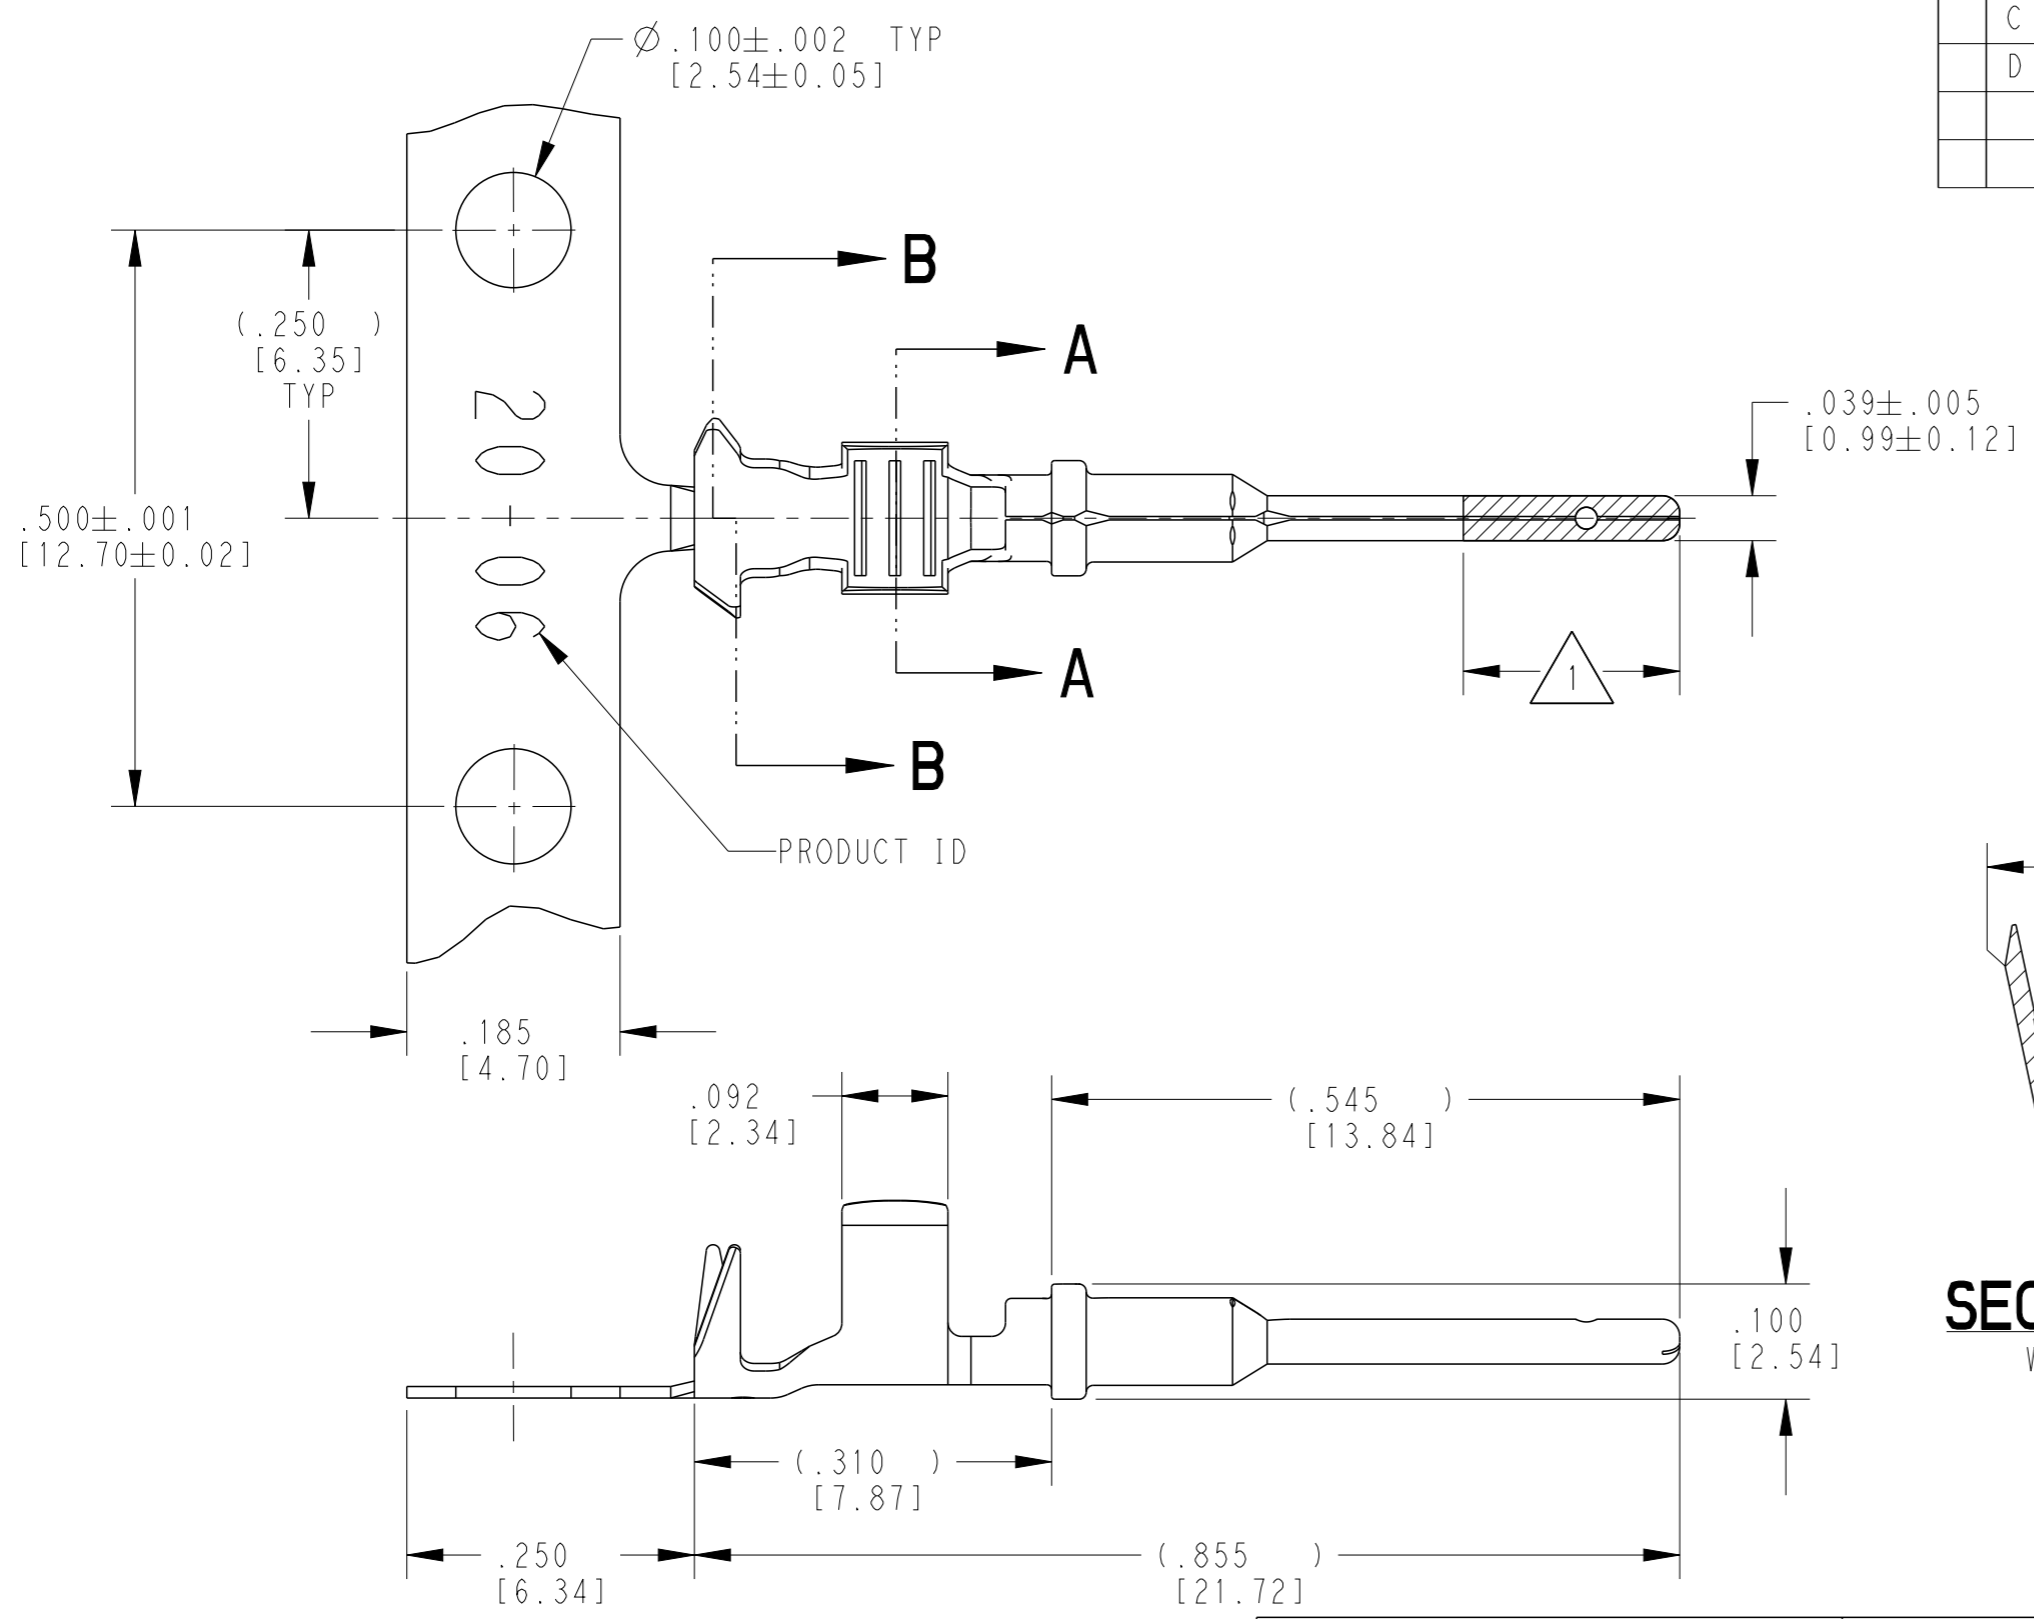

- 3 MATERIAL: .010 [0.25] THICK COPPER ALLOY
 - 2. WIRE RANGE: 16 AWG TO 14 AWG [1.0-2.5 mm²]
INSULATION RANGE: $\varnothing .075$ -.125 [$\varnothing 1.91$ -3.18]
 - 1 APPLIES ONLY TO SELECTIVE GOLD 1060-20-0644.
INDICATED DIMENSION SHOWS GOLD PLATED AREA.
- NOTES: UNLESS OTHERWISE SPECIFIED

THIS DRAWING IS A CONTROLLED DOCUMENT.	
DIMENSIONS: INCHES [mm]	TOLERANCES UNLESS OTHERWISE SPECIFIED:
	0 PLC ±
	1 PLC ±
	2 PLC ±
	3 PLC ±.025 [0.64]
	4 PLC ±
	ANGLES ±
MATERIAL	FINISH SEE TABLE

DWN	J. APOSTOL	24MAY2007
CHK	D. MEYER	02DEC2009
APVD	R. REED	02DEC2009
PRODUCT SPEC	0425-015-0000	
APPLICATION SPEC	114-151003	
WEIGHT	0.17 g	
CUSTOMER DRAWING		

TE INTERNAL PN	DEUTSCH PN	PLATING
1060-20-0622	1060-20-0622	NICKEL
1060-20-0644	1060-20-0644	SELECTIVE GOLD
1060-20-0677	1060-20-0677	TIN

		TE Connectivity	
		NAME STAMPED CONTACT PIN SIZE 20	
SIZE	CAGE CODE	DRAWING NO	RESTRICTED TO
A3	4AFU8	©=1060-20-06XX	-
SCALE 6:1		SHEET 1 OF 1	REV D