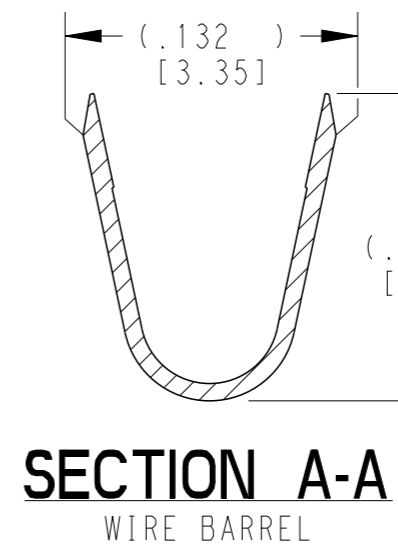

- 3 MATERIAL: .010 [0.25] THICK COPPER ALLOY
 - 2. WIRE RANGE: 16 AWG TO 14 AWG [1.0-2.5 mm²]
INSULATION RANGE: $\varnothing .075$ -.125 [$\varnothing 1.91$ -3.18]
 - 1 APPLIES ONLY TO SELECTIVE GOLD 1060-20-0644.
INDICATED DIMENSION SHOWS GOLD PLATED AREA.
- NOTES: UNLESS OTHERWISE SPECIFIED

THIS DRAWING IS A CONTROLLED DOCUMENT.	
DIMENSIONS: INCHES [mm]	TOLERANCES UNLESS OTHERWISE SPECIFIED:
	0 PLC ±
	1 PLC ±
	2 PLC ±
	3 PLC ±.025 [0.64]
	4 PLC ±
	ANGLES ±
MATERIAL	FINISH SEE TABLE

DWN	J. APOSTOL	24MAY2007
CHK	D. MEYER	02DEC2009
APVD	R. REED	02DEC2009
PRODUCT SPEC	0425-015-0000	
APPLICATION SPEC	114-151003	
WEIGHT	0.17 g	
CUSTOMER DRAWING		

TE INTERNAL PN	DEUTSCH PN	PLATING
1060-20-0622	1060-20-0622	NICKEL
1060-20-0644	1060-20-0644	SELECTIVE GOLD
1060-20-0677	1060-20-0677	TIN

		TE Connectivity	
		NAME STAMPED CONTACT PIN SIZE 20	
SIZE	CAGE CODE	DRAWING NO	RESTRICTED TO
A3	4AFU8	©=1060-20-06XX	-
SCALE 6:1		SHEET 1 OF 1	REV D