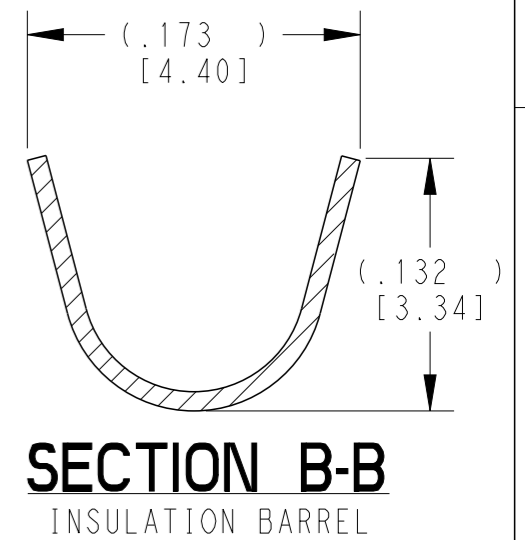

- 3 MATERIAL: .010 [0.25] THICK COPPER ALLOY
 - 2. WIRE RANGE: 16 AWG TO 14 AWG [1.0-2.5 mm²]
INSULATION RANGE: $\varnothing .075$ -.125 [$\varnothing 1.91$ -3.18]
 - 1 APPLIES ONLY TO SELECTIVE GOLD 1060-20-0644.
INDICATED DIMENSION SHOWS GOLD PLATED AREA.
- NOTES: UNLESS OTHERWISE SPECIFIED

THIS DRAWING IS A CONTROLLED DOCUMENT.	
DIMENSIONS: INCHES [mm]	TOLERANCES UNLESS OTHERWISE SPECIFIED:
	0 PLC ±
	1 PLC ±
	2 PLC ±
	3 PLC ±.025 [0.64]
	4 PLC ±
	ANGLES ±
MATERIAL	FINISH SEE TABLE

DWN	J. APOSTOL	24MAY2007
CHK	D. MEYER	02DEC2009
APVD	R. REED	02DEC2009
PRODUCT SPEC	0425-015-0000	
APPLICATION SPEC	114-151003	
WEIGHT	0.17 g	
CUSTOMER DRAWING		

TE INTERNAL PN	DEUTSCH PN	PLATING
1060-20-0622	1060-20-0622	NICKEL
1060-20-0644	1060-20-0644	SELECTIVE GOLD
1060-20-0677	1060-20-0677	TIN

		TE Connectivity	
		NAME STAMPED CONTACT PIN SIZE 20	
SIZE	CAGE CODE	DRAWING NO	RESTRICTED TO
A3	4AFU8	©=1060-20-06XX	-
SCALE 6:1		SHEET 1 OF 1	REV D