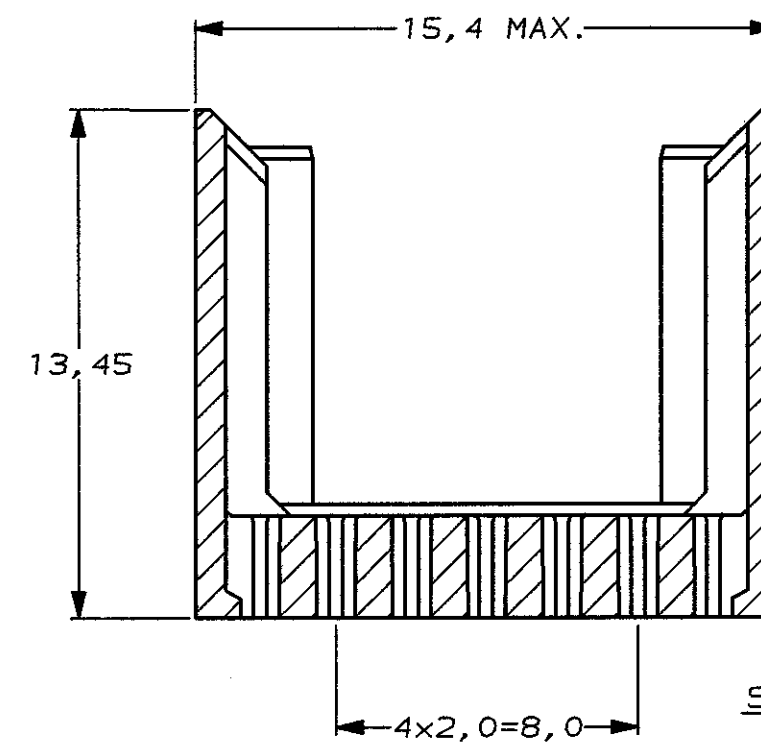

DO NOT SCALE  
DIMENSIONS IN mm

METRIC

THIRD ANGLE  
PROJECTION

NOTES:

- 1 MATERIAL HOUSING: GLASSFILLED POLYESTER.
- 2 HOUSING PRINTED WITH PARTNUMBER AND DATE CODE.
- 3 AREA RESERVED FOR KEYING PART (BASIC P.N. 100525).

SECTION A-A

SECTION B-B

106137-2 AS SHOWN

FINISH		MATERIAL		PARTNUMBER	
-	-	-	-	CUSTOMER DRAWING FOR REFERENCE ONLY WILL NOT BE UPDATED	
© COPYRIGHT 1996 BY AMP-HOLLAND B.V. ALL INTERNATIONAL RIGHTS RESERVED. AMP PRODUCTS MAY BE COVERED BY U.S. AND FOREIGN AND/OR PATENTS PENDING.					
THIS DRAWING IS UNPUBLISHED AND/OR PATENTS PENDING.					
RELEASED FOR PUBLICATION					
C	EH-0764-96	DT	FvK	21-JUN-96	 AMP-HOLLAND B.V. s-Hertogenbosch, The Netherlands.
B	EH-0238-93	LvdH	DS	2 JUNE '93	
A	EH-0081-93	S.M.	-	04-02-93	
O	H-10164	JvL	TS	30-11-92	
LTR. REVISION RECORD		DR.	CHK.	DATE	NAME Z-PACK 2mm HM 110 POS. SHROUD TYPE A
DR.:	D. TRUREN	CHK.:	F. KONINGSBERG	APP.:	B. MOOIJ
DATE:	21-JUN-96	DATE:	21-JUN-96	DATE:	6-9-96
DWG. No.		REV. LTR.		SHEET	
C-106137		C		1 OF 1	