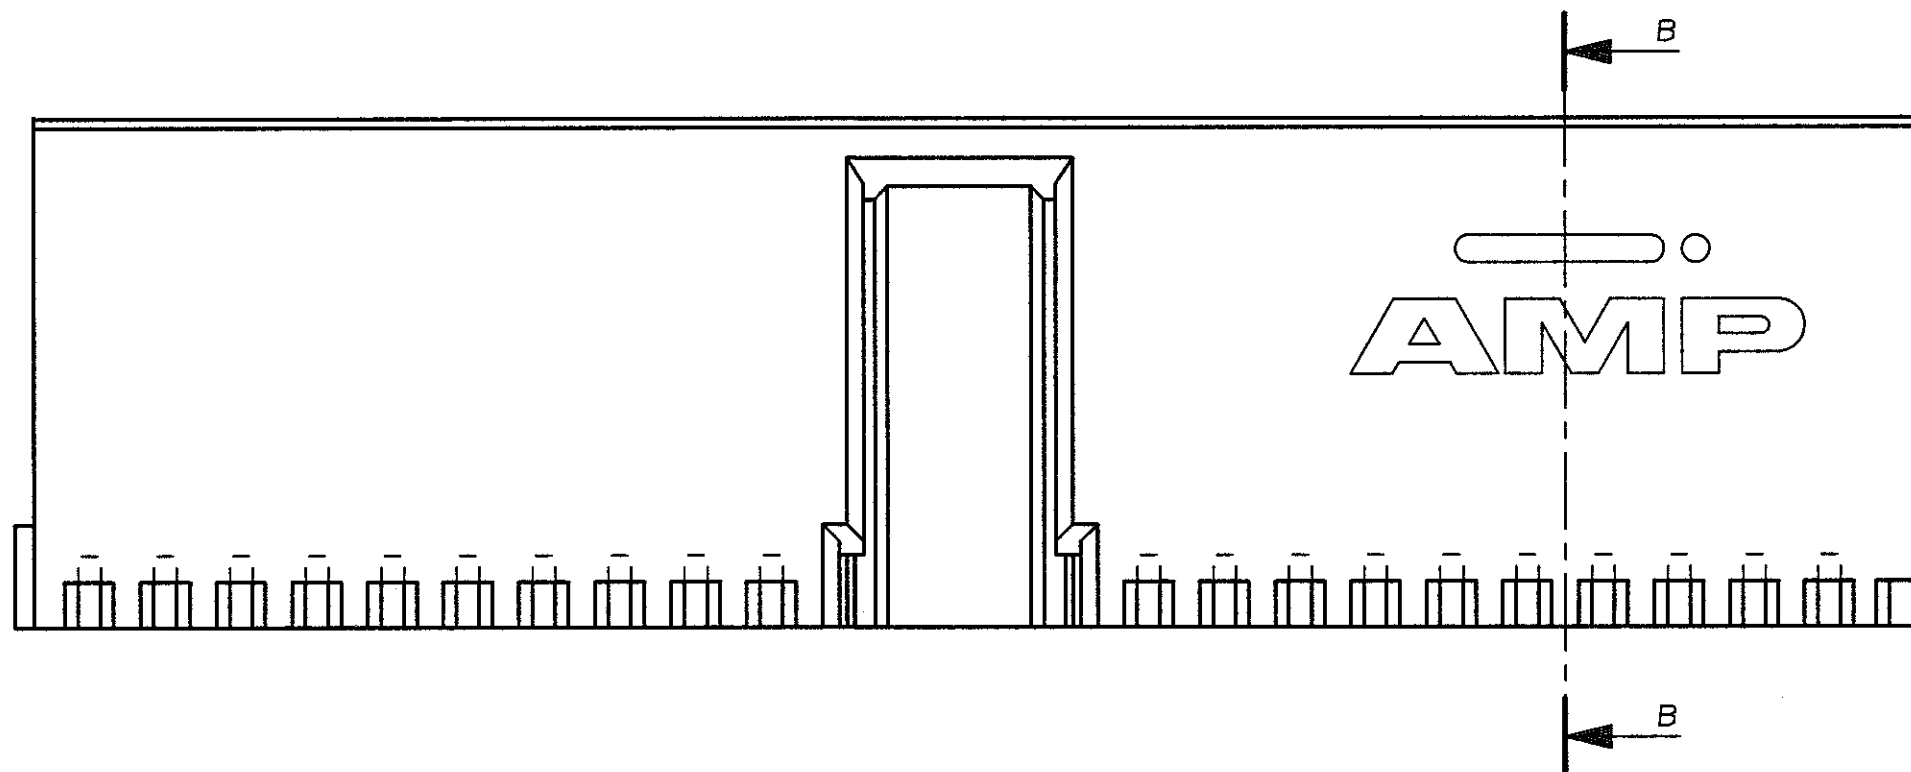

SECTION A-A

SECTION B-B

106137-2 AS SHOWN

FINISH		MATERIAL		PARTNUMBER	
-	-	-	-	CUSTOMER DRAWING FOR REFERENCE ONLY WILL NOT BE UPDATED	
© COPYRIGHT 1996 BY AMP-HOLLAND B.V. ALL INTERNATIONAL RIGHTS RESERVED. AMP PRODUCTS MAY BE COVERED BY U.S. AND FOREIGN AND/OR PATENTS PENDING.					
THIS DRAWING IS UNPUBLISHED AND/OR PATENTS PENDING.					
RELEASED FOR PUBLICATION					
C	EH-0764-96	DT	FvK	21-JUN-96	 AMP-HOLLAND B.V. s-Hertogenbosch, The Netherlands.
B	EH-0238-93	LvdH	DS	2 JUNE '93	
A	EH-0081-93	S.M.	-	04-02-93	
O	H-10164	JvL	TS	30-11-92	
LTR. REVISION RECORD		DR.	CHK.	DATE	NAME Z-PACK 2mm HM 110 POS. SHROUD TYPE A
DR.:	D. TRUREN	CHK.:	F. KONINGSBERG	APP.:	B. MOOIJ
DATE:	21-JUN-96	DATE:	21-JUN-96	DATE:	6-9-96
DWG. No.		REV. LTR.		SHEET	
C-106137		C		1 OF 1	