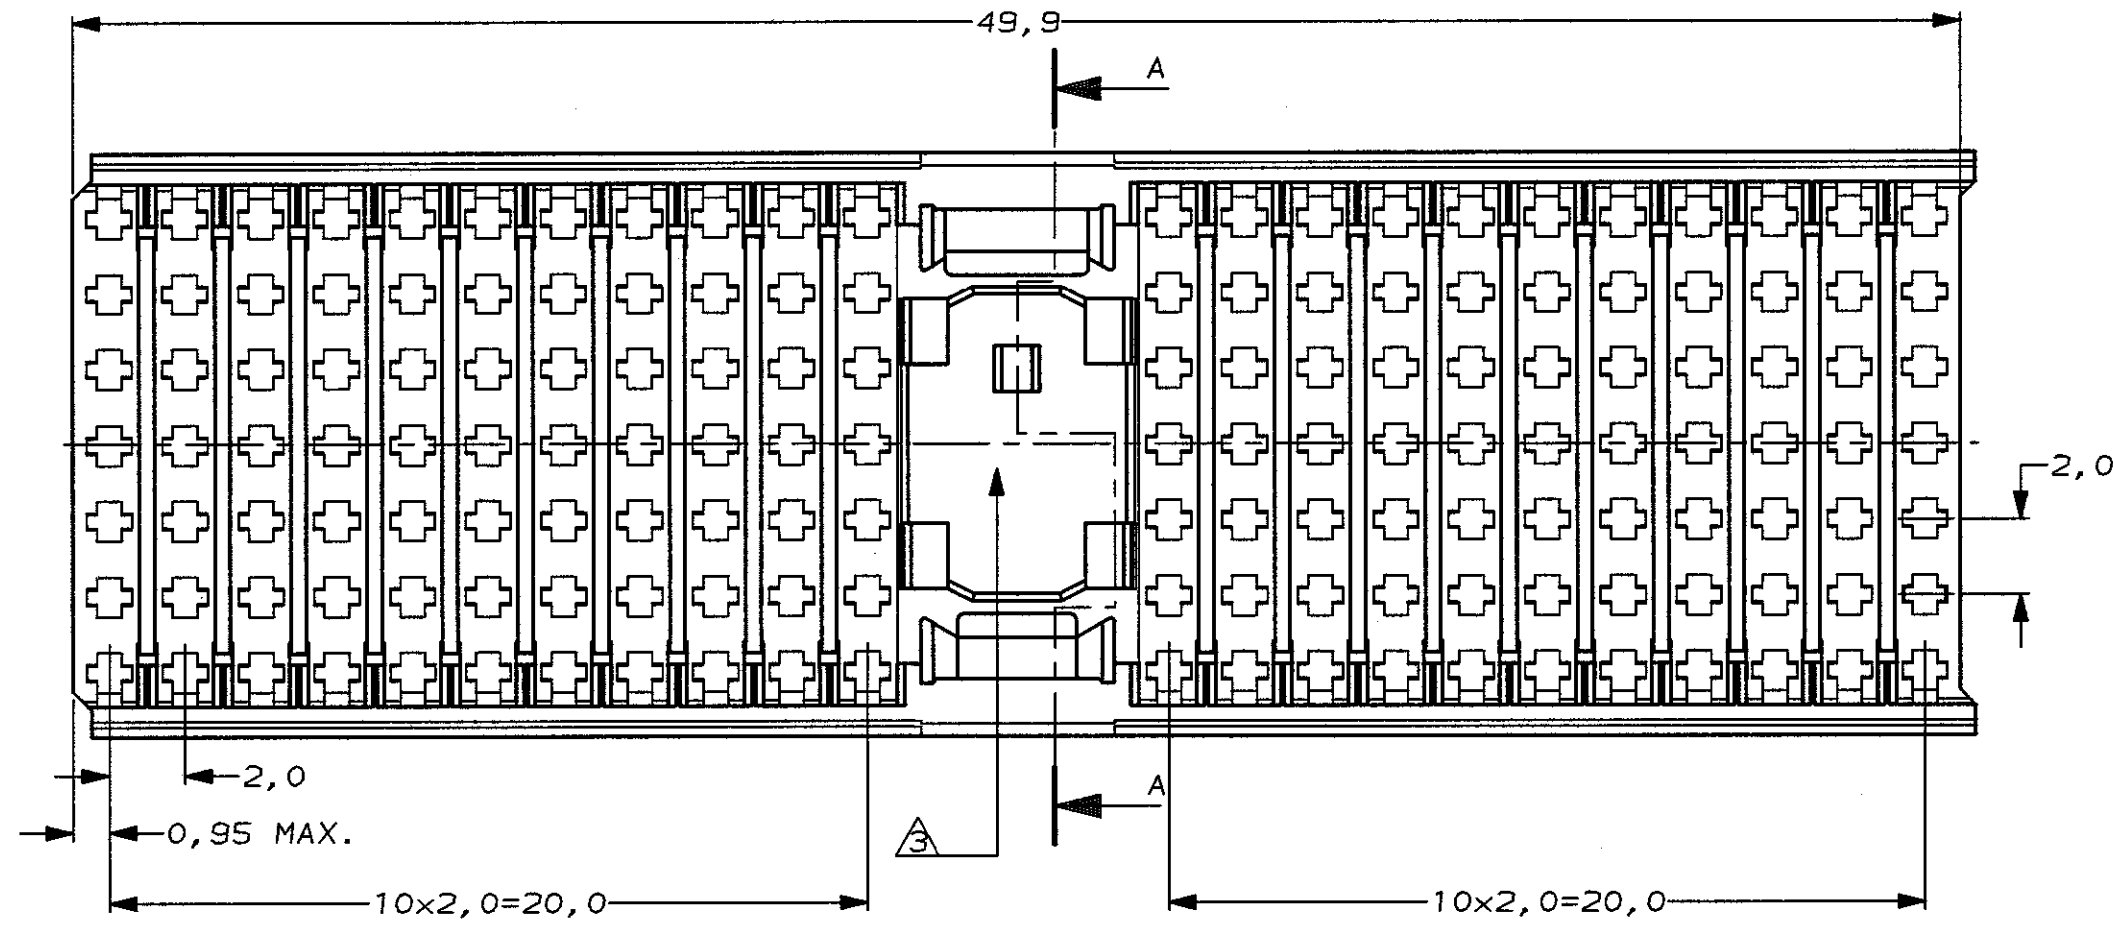

DO NOT SCALE  
DIMENSIONS IN mm

METRIC

THIRD ANGLE  
PROJECTION

NOTES:

- 1 MATERIAL HOUSING: GLASSFILLED POLYESTER.
- 2 HOUSING PRINTED WITH PARTNUMBER AND DATE CODE.
- 3 AREA RESERVED FOR KEYING PART (BASIC P.N. 100525).

SECTION A-A

SECTION B-B

106137-2 AS SHOWN

FINISH		MATERIAL		PARTNUMBER	
-	-	-	-	CUSTOMER DRAWING FOR REFERENCE ONLY WILL NOT BE UPDATED	
© COPYRIGHT 1996 BY AMP-HOLLAND B.V. ALL INTERNATIONAL RIGHTS RESERVED. AMP PRODUCTS MAY BE COVERED BY U.S. AND FOREIGN AND/OR PATENTS PENDING.					
THIS DRAWING IS UNPUBLISHED AND/OR PATENTS PENDING.					
RELEASED FOR PUBLICATION					
C	EH-0764-96	DT	FvK	21-JUN-96	 AMP-HOLLAND B.V. s-Hertogenbosch, The Netherlands.
B	EH-0238-93	LvdH	DS	2 JUNE '93	
A	EH-0081-93	S.M.	-	04-02-93	
O	H-10164	JvL	TS	30-11-92	
LTR. REVISION RECORD		DR.	CHK.	DATE	NAME Z-PACK 2mm HM 110 POS. SHROUD TYPE A
DR.:	D. TRUREN	CHK.:	F. KONINGSBERG	APP.:	B. MOOIJ
DATE:	21-JUN-96	DATE:	21-JUN-96	DATE:	6-9-96
DWG. No.		REV. LTR.		SHEET	
C-106137		C		1 OF 1	