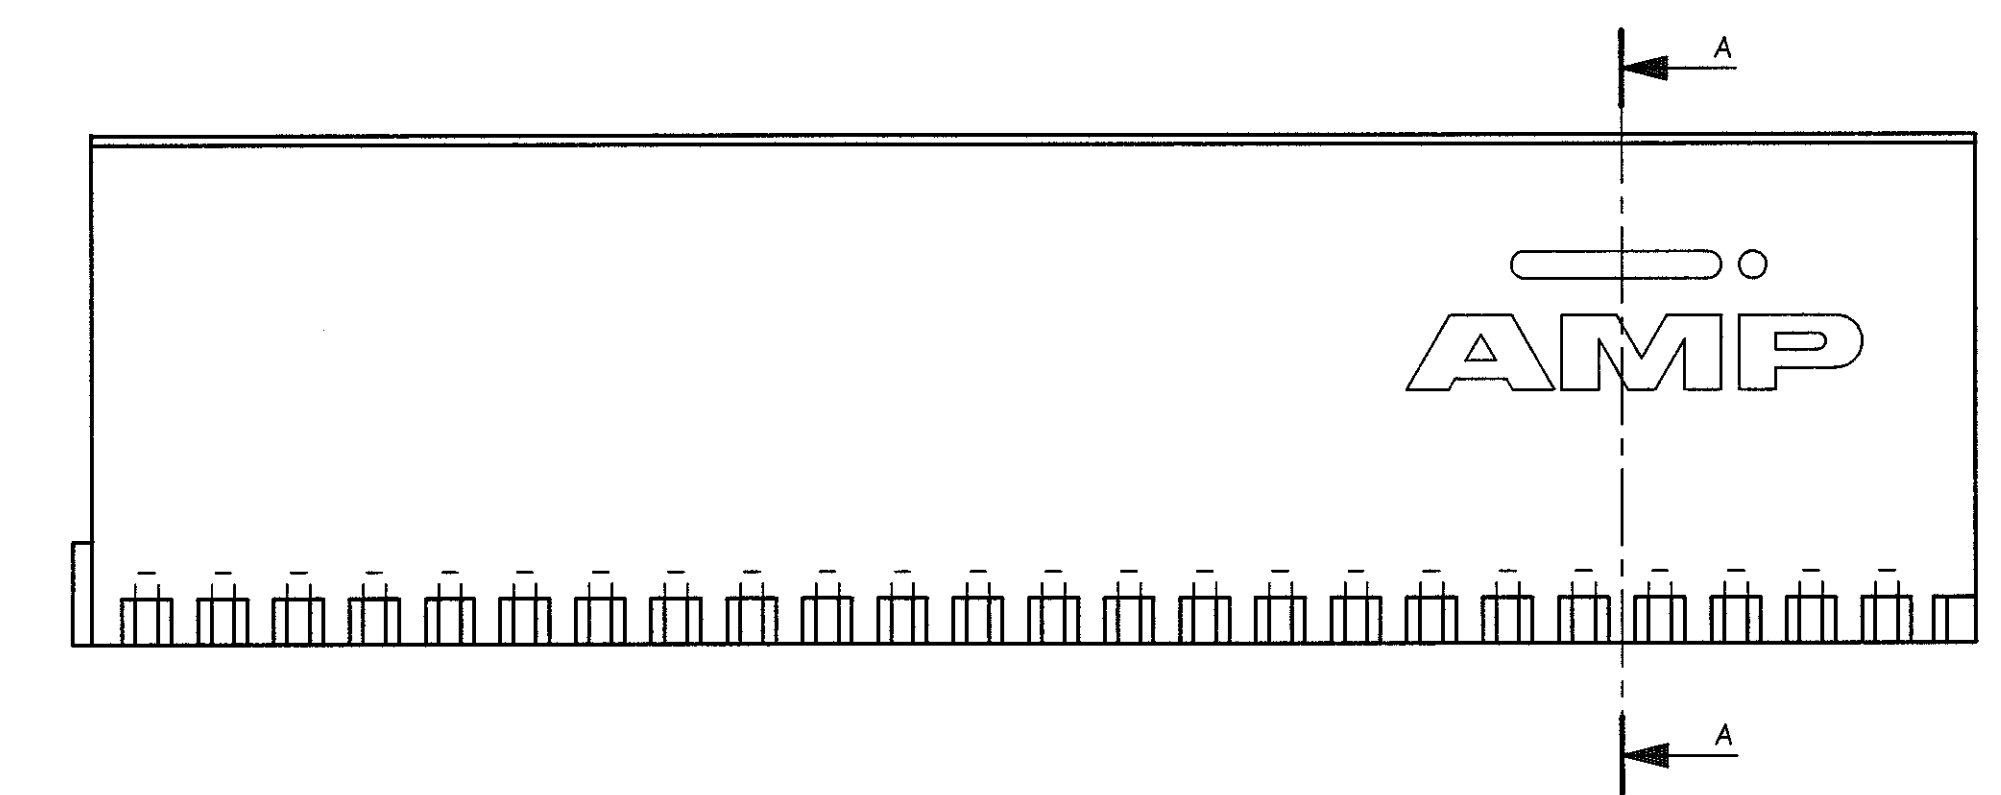

DO NOT SCALE  
DIMENSIONS IN mm

METRIC

THIRD ANGLE  
PROJECTION

NOTES:

- 1 MATERIAL HOUSING: GLASSFILLED POLYESTER.
- 2 HOUSING PRINTED WITH PARTNUMBER AND DATE CODE.

106138-2 AS SHOWN

		FINISH		MATERIAL		PARTNUMBER	
-	-	-	-	-	-	CUSTOMER DRAWING FOR REFERENCE ONLY WILL NOT BE UPDATED	
-	-	-	-	-	-	© COPYRIGHT 1996 BY AMP-HOLLAND B.V. ALL INTERNATIONAL RIGHTS RESERVED. AMP PRODUCTS MAY BE COVERED BY U.S. AND FOREIGN AND/OR PATENTS PENDING.	
-	-	-	-	-	-	THIS DRAWING IS UNPUBLISHED AND/OR PATENTS PENDING.	
C	EH-0764-96	DT	FvK	21-JUN-96		RELEASED FOR PUBLICATION	
B	EH-0374-93	LvdH	TS	8 JUNE '93		AMP HOLLAND B.V. s-Hertogenbosch, The Netherlands.	
A	EH-0081-93	S.M.	TS	04-02-93		AMP	
O	H-10165	JvL	TS	30-11-92		NAME	
LTR. REVISION RECORD		DR.	CHK.	DATE	Z-PACK 2mm HM		
					125 POS. SHROUD TYPE B		
DR.:	D. TRUREN	CHK.:	F. KONINGSBRUGGE	APP.:	B. HOOIJ	DWG. No.:	C-106138
DATE:	21-JUN-96	DATE:	21-JUN-96	DATE:	1-9-96	REV. LTR.:	C
						SHEET	1 OF 1
							A2