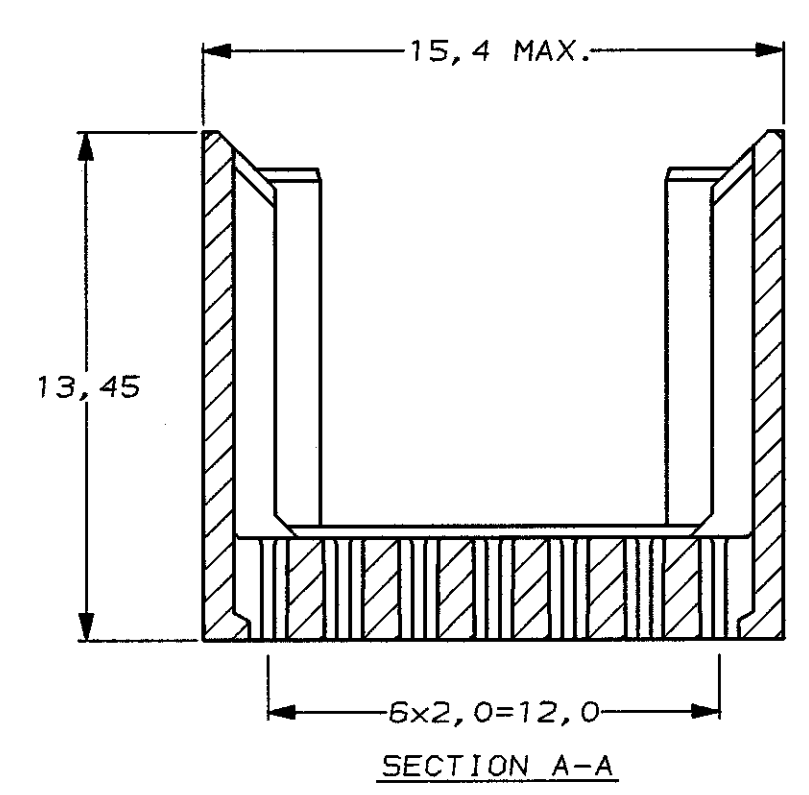

DO NOT SCALE  
DIMENSIONS IN mm

METRIC

THIRD ANGLE  
PROJECTION

NOTES:

- 1 MATERIAL HOUSING: GLASSFILLED POLYESTER.
- 2 HOUSING PRINTED WITH PARTNUMBER AND DATE CODE.

106138-2 AS SHOWN

		FINISH		MATERIAL		PARTNUMBER	
-	-	-	-	-	-	CUSTOMER DRAWING FOR REFERENCE ONLY WILL NOT BE UPDATED	
-	-	-	-	-	-	© COPYRIGHT 1996 BY AMP-HOLLAND B.V. ALL INTERNATIONAL RIGHTS RESERVED. AMP PRODUCTS MAY BE COVERED BY U.S. AND FOREIGN AND/OR PATENTS PENDING.	
-	-	-	-	-	-	THIS DRAWING IS UNPUBLISHED AND/OR PATENTS PENDING.	
C	EH-0764-96	DT	FvK	21-JUN-96		RELEASED FOR PUBLICATION	
B	EH-0374-93	LvdH	TS	8 JUNE '93		AMP HOLLAND B.V. s-Hertogenbosch, The Netherlands.	
A	EH-0081-93	S.M.	TS	04-02-93		AMP	
O	H-10165	JvL	TS	30-11-92		NAME	
LTR. REVISION RECORD		DR.	CHK.	DATE	Z-PACK 2mm HM		
					125 POS. SHROUD TYPE B		
DR.:	D. TRUREN	CHK.:	F. KONINGSBRUGGE	APP.:	B. HOOIJ	DWG. No.:	C-106138
DATE:	21-JUN-96	DATE:	21-JUN-96	DATE:	1-9-96	REV. LTR.:	C
						SHEET	1 OF 1
							A2