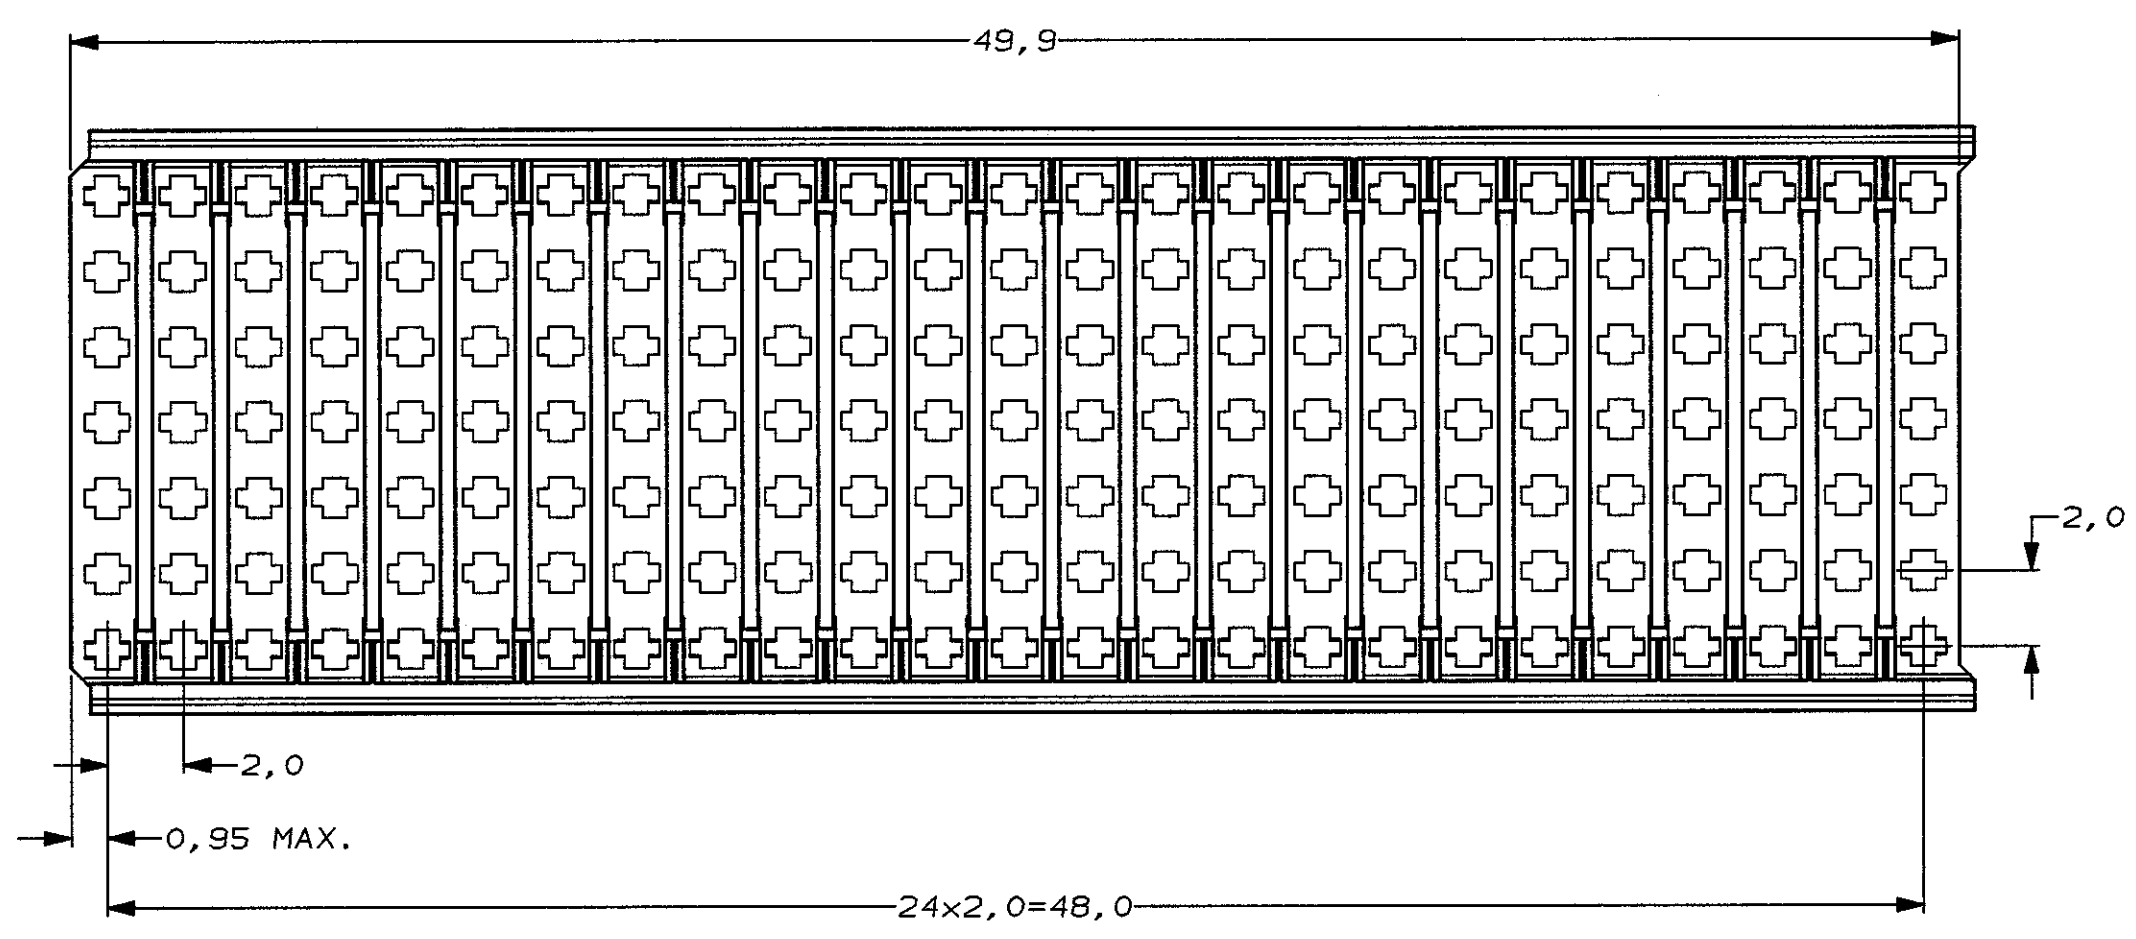

DO NOT SCALE  
DIMENSIONS IN mm

METRIC

THIRD ANGLE  
PROJECTION

NOTES:

- 1 MATERIAL HOUSING: GLASSFILLED POLYESTER.
- 2 HOUSING PRINTED WITH PARTNUMBER AND DATE CODE.

106138-2 AS SHOWN

		FINISH		MATERIAL		PARTNUMBER	
-	-	-	-	-	-	CUSTOMER DRAWING FOR REFERENCE ONLY WILL NOT BE UPDATED	
-	-	-	-	-	-	© COPYRIGHT 1996 BY AMP-HOLLAND B.V. ALL INTERNATIONAL RIGHTS RESERVED. AMP PRODUCTS MAY BE COVERED BY U.S. AND FOREIGN AND/OR PATENTS PENDING.	
-	-	-	-	-	-	THIS DRAWING IS UNPUBLISHED AND/OR PATENTS PENDING.	
C	EH-0764-96	DT	FvK	21-JUN-96		RELEASED FOR PUBLICATION	
B	EH-0374-93	LvdH	TS	8 JUNE '93		AMP HOLLAND B.V. s-Hertogenbosch, The Netherlands.	
A	EH-0081-93	S.M.	TS	04-02-93		AMP	
O	H-10165	JvL	TS	30-11-92		NAME	
LTR. REVISION RECORD		DR.	CHK.	DATE	Z-PACK 2mm HM		
					125 POS. SHROUD TYPE B		
DR.:	D. TRUREN	CHK.:	F. KONINGSBRUGGE	APP.:	B. HOOIJ	DWG. No.:	C-106138
DATE:	21-JUN-96	DATE:	21-JUN-96	DATE:	1-9-96	REV. LTR.:	C
						SHEET	1 OF 1
							A2