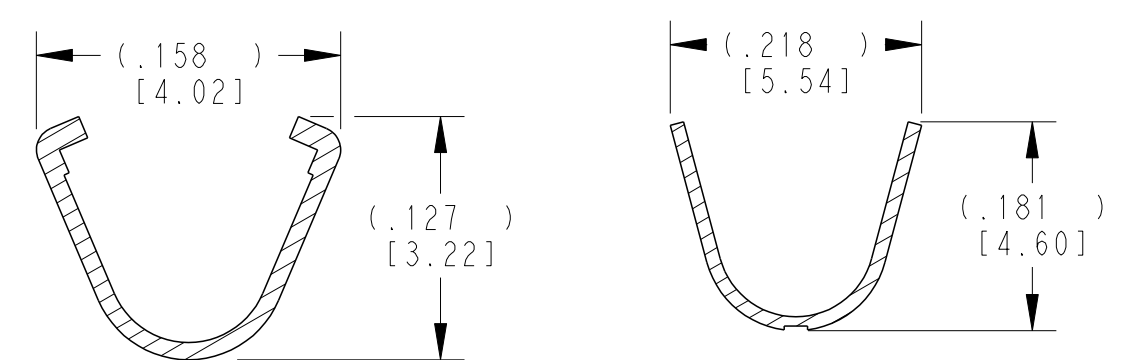

LOC	DIST	REVISIONS					
		P	LTR	DESCRIPTION	DATE	DWN	APVD
			F	REVISED PER ECO-15-007761	28MAY2015	RL	DM
			G	REVISED PER PCN E-20-008101	12JUN2020	DM	DM

- 5 TIN PLATING MAY BE IN THIS REGION.
- 4 TIN PLATED REGION.
- 3 MATERIAL:
BODY: .012 [0.30] THICK COPPER ALLOY
SLEEVE: STAINLESS STEEL
- 2. WIRE RANGE: 18 AWG TO 14 AWG [0.75-2.0 mm²]
INSULATION RANGE: \varnothing .095-.150 [\varnothing 2.41-3.81]
- 1 GOLD PLATED REGION.

NOTES: UNLESS OTHERWISE SPECIFIED

TE INTERNAL PN	DEUTSCH PN	PLATING
1062-14-0122	1062-14-0122	Ni/Cu overall, Sn/Ni/Cu Wire Barrel
1062-14-0144	1062-14-0144	Selective Au, Ni/Cu overall, Sn/Ni/Cu Wire Barrel
1062-14-0177	1062-14-0177	Sn/Ni/Cu overall

THIS DRAWING IS A CONTROLLED DOCUMENT.		DWN M. BLUM 04NOV1999	TE Connectivity	
DIMENSIONS: INCHES [mm]		CHK VLADIMIR TOMSA 04DEC2000		
TOLERANCES UNLESS OTHERWISE SPECIFIED:		APVD R. REED 08DEC2000	NAME SOCKET, STAMPED AND FORMED SIZE 16 14-18AWG	
0 PLC ± 1 PLC ± 2 PLC ± 3 PLC ±0.025 [0.64] 4 PLC ± ANGLES ±		PRODUCT SPEC 108-151000	SIZE A3	CAGE CODE 4AFU8
MATERIAL 3		APPLICATION SPEC 114-151000	DRAWING NO C=1062-14-01XX	RESTRICTED TO -
FINISH SEE TABLE		WEIGHT 0.44 g	Customer Drawing	
		SCALE 6:1	SHEET 1 OF 1	REV G