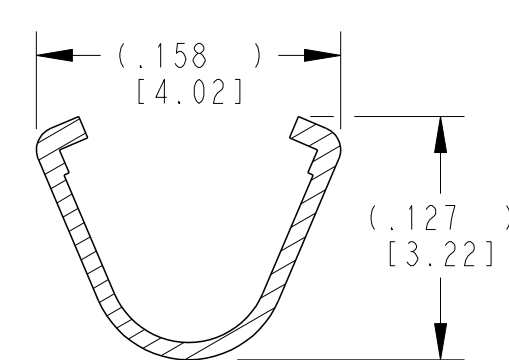

LOC	DIST	REVISIONS					
		P	LTR	DESCRIPTION	DATE	DWN	APVD
			F	REVISED PER ECO-15-007761	28MAY2015	RL	DM
			G	REVISED PER PCN E-20-008101	12JUN2020	DM	DM

- 5 TIN PLATING MAY BE IN THIS REGION.
- 4 TIN PLATED REGION.
- 3 MATERIAL:
BODY: .012 [0.30] THICK COPPER ALLOY
SLEEVE: STAINLESS STEEL
- 2. WIRE RANGE: 18 AWG TO 14 AWG [0.75-2.0 mm²]
INSULATION RANGE: \varnothing .095-.150 [\varnothing 2.41-3.81]
- 1 GOLD PLATED REGION.

NOTES: UNLESS OTHERWISE SPECIFIED

TE INTERNAL PN	DEUTSCH PN	PLATING
1062-14-0122	1062-14-0122	Ni/Cu overall, Sn/Ni/Cu Wire Barrel
1062-14-0144	1062-14-0144	Selective Au, Ni/Cu overall, Sn/Ni/Cu Wire Barrel
1062-14-0177	1062-14-0177	Sn/Ni/Cu overall

THIS DRAWING IS A CONTROLLED DOCUMENT.		DWN M. BLUM 04NOV1999	TE Connectivity	
DIMENSIONS: INCHES [mm]		CHK VLADIMIR TOMSA 04DEC2000		
TOLERANCES UNLESS OTHERWISE SPECIFIED:		APVD R. REED 08DEC2000	NAME SOCKET, STAMPED AND FORMED SIZE 16 14-18AWG	
0 PLC ± 1 PLC ± 2 PLC ± 3 PLC ±0.025 [0.64] 4 PLC ± ANGLES ±		PRODUCT SPEC 108-151000	SIZE A3	CAGE CODE 4AFU8
MATERIAL 3		APPLICATION SPEC 114-151000	DRAWING NO C=1062-14-01XX	
FINISH SEE TABLE		WEIGHT 0.44 g	RESTRICTED TO -	
		Customer Drawing	SCALE 6:1	SHEET 1 OF 1
			REV G	