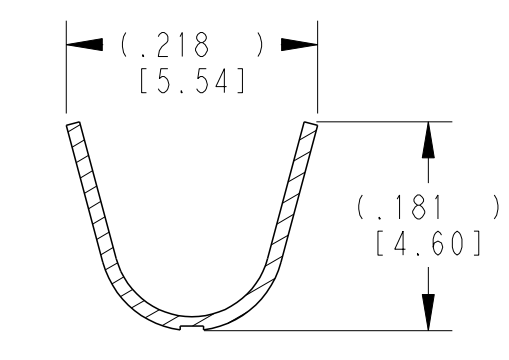

LOC	DIST	REVISIONS					
		P	LTR	DESCRIPTION	DATE	DWN	APVD
			F	REVISED PER ECO-15-007761	28MAY2015	RL	DM
			G	REVISED PER PCN E-20-008101	12JUN2020	DM	DM

- 5 TIN PLATING MAY BE IN THIS REGION.
- 4 TIN PLATED REGION.
- 3 MATERIAL:
BODY: .012 [0.30] THICK COPPER ALLOY
SLEEVE: STAINLESS STEEL
- 2. WIRE RANGE: 18 AWG TO 14 AWG [0.75-2.0 mm²]
INSULATION RANGE: \varnothing .095-.150 [\varnothing 2.41-3.81]
- 1 GOLD PLATED REGION.

THIS DRAWING IS A CONTROLLED DOCUMENT.		DWN M. BLUM 04NOV1999	TE Connectivity	
DIMENSIONS: INCHES [mm]		CHK VLADIMIR TOMSA 04DEC2000		
TOLERANCES UNLESS OTHERWISE SPECIFIED:		APVD R. REED 08DEC2000	NAME SOCKET, STAMPED AND FORMED SIZE 16 14-18AWG	
0 PLC ± 1 PLC ± 2 PLC ± 3 PLC ±0.025 [0.64] 4 PLC ± ANGLES ±		PRODUCT SPEC 108-151000	SIZE A3	CAGE CODE 4AFU8
MATERIAL 3		APPLICATION SPEC 114-151000	DRAWING NO C=1062-14-01XX	
FINISH SEE TABLE		WEIGHT 0.44 g	RESTRICTED TO -	
		Customer Drawing	SCALE 6:1	SHEET 1 OF 1
			REV G	