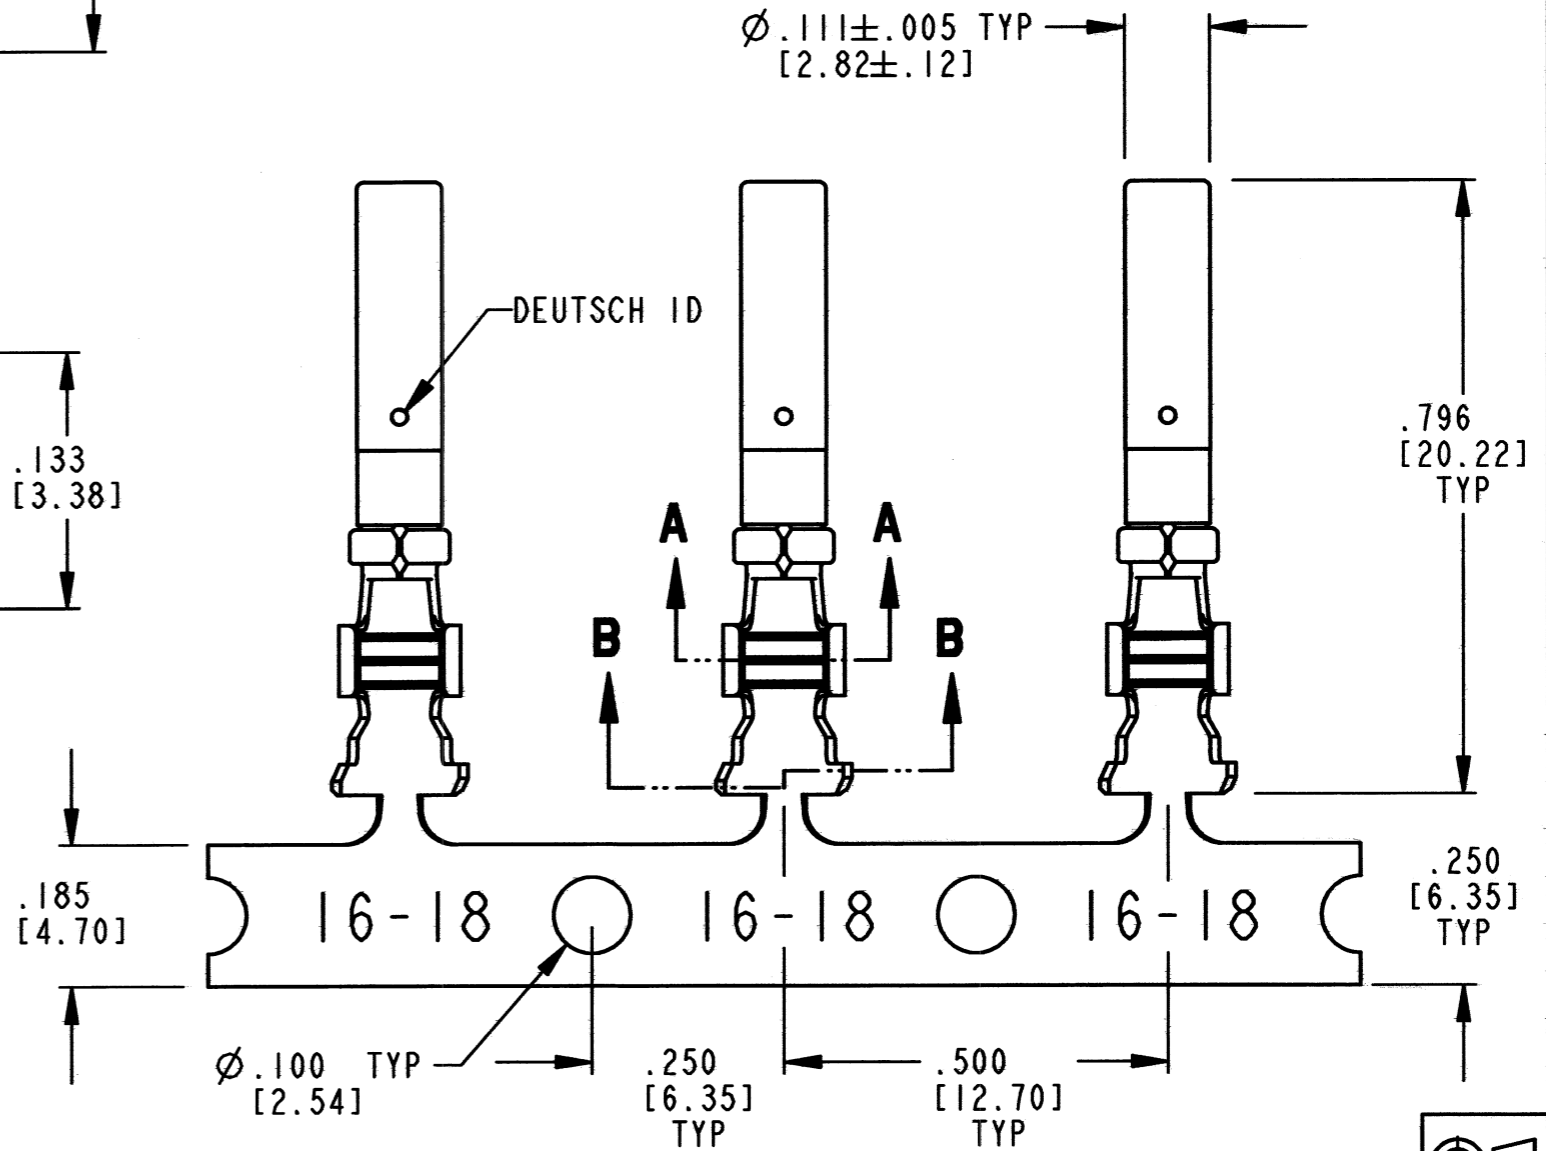

CONTACT ORIENTATION
ON REEL FOR AUTO
CRIMP MACHINE

DEUTSCH PART
NUMBER LABEL

REV
D 1062-16-09 **

REVISIONS			
SYM	DESCRIPTION	DATE	APPROVED
A	REVISED PER E.O. P16997	12-08-00	R.D.R.
B	REVISED PER E.O. P19555	7-11-07	R.D.R.
C	REVISED PER E.O. P20396	6-25-10	R.D.R.
D	REVISED PER E.O. P21266	1-10-12	RDR

SECTION A-A
CONDUCTOR WINGS

SECTION B-B
INSULATION WINGS

7. CONTACT BODY MATERIAL: COPPER ALLOY;
CONTACT SLEEVE MATERIAL: STAINLESS STEEL.
6. WHEN ** = 77 PLATING IS TIN.
** = 88 PLATING IS SELECTIVE GOLD.
5. SEE 0425-015-0000 FOR CONTACT PERFORMANCE AND
WIRE APPLICATION CHARACTERISTICS.
4. THIS CONTACT MAY BE CRIMPED WITH DCT16-02-00 AUTOMATIC
DIE, DTT-16-00 OR DTT-16-01 HAND TOOLS. SEE DRAWING
0425-203-0000 FOR APPLICABLE WIRE SIZE, INSULATION
DIAMETER RANGE, AND CRIMPING INFORMATION.
3. ONE REEL CONTAINS APPROXIMATELY 4000 CONTACTS.
2. DIMENSIONAL TOLERANCE: ±.025 [0.63].
1. DIMENSIONS ARE IN INCHES [mm].

NOTES: UNLESS OTHERWISE SPECIFIED

SIGNATURE & DATE	
DR	J. APOSTOL 03DEC2009
CHK	D Meyer 1/10/12
PE	D Meyer 1/10/12
APPD	R. Reed 1-10-12
SCALE	NONE WT

STAMPED CONTACT
SOCKET
SIZE 16

ENVELOPE

EP	MATL. CODE
3850 INDUSTRIAL AVE. HEMET, CA 92545	
B	1062-16-09 **
DWG SIZE	CODE 11139 SHEET 1 OF 1