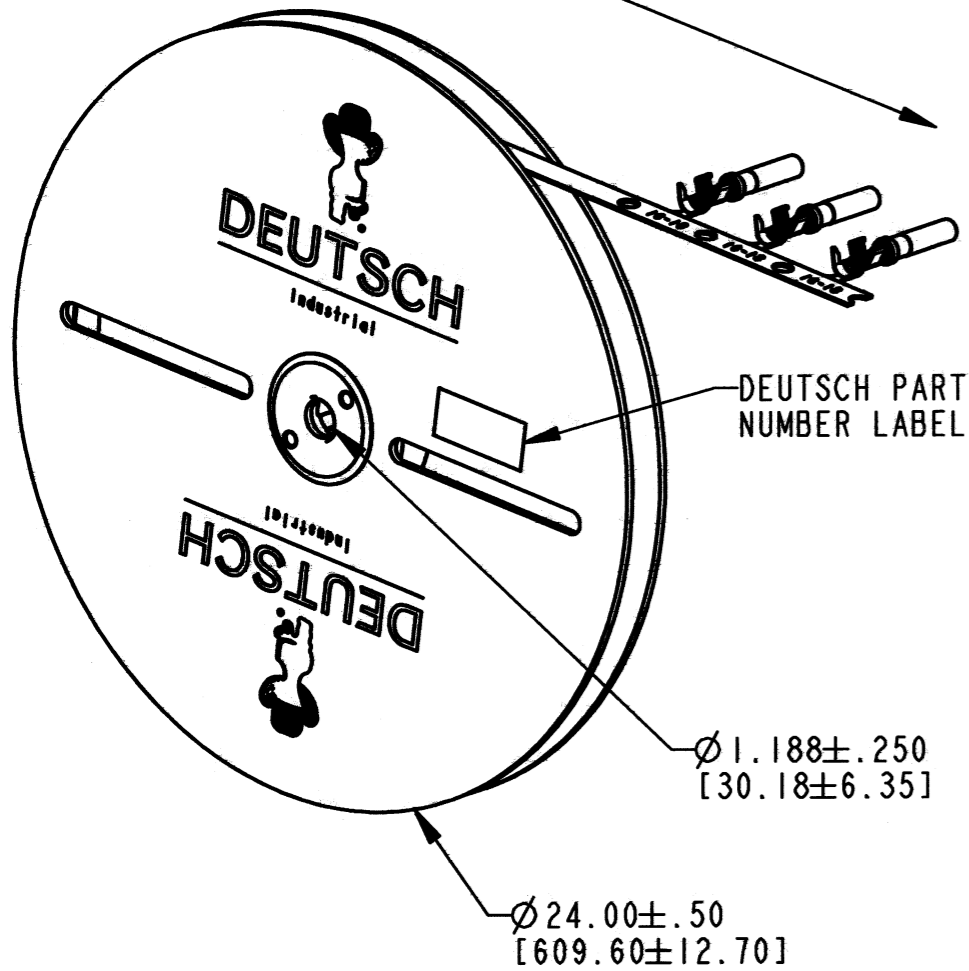

CONTACT ORIENTATION
ON REEL FOR AUTO
CRIMP MACHINE

DEUTSCH PART
NUMBER LABEL

REV
D 1062-16-09 **

REVISIONS			
SYM	DESCRIPTION	DATE	APPROVED
A	REVISED PER E.O. P16997	12-08-00	R.D.R.
B	REVISED PER E.O. P19555	7-11-07	R.D.R.
C	REVISED PER E.O. P20396	6-25-10	R.D.R.
D	REVISED PER E.O. P21266	1-10-12	RDR

SECTION A-A
CONDUCTOR WINGS

SECTION B-B
INSULATION WINGS

7. CONTACT BODY MATERIAL: COPPER ALLOY;
CONTACT SLEEVE MATERIAL: STAINLESS STEEL.
6. WHEN ** = 77 PLATING IS TIN.
** = 88 PLATING IS SELECTIVE GOLD.
5. SEE 0425-015-0000 FOR CONTACT PERFORMANCE AND
WIRE APPLICATION CHARACTERISTICS.
4. THIS CONTACT MAY BE CRIMPED WITH DCT16-02-00 AUTOMATIC
DIE, DTT-16-00 OR DTT-16-01 HAND TOOLS. SEE DRAWING
0425-203-0000 FOR APPLICABLE WIRE SIZE, INSULATION
DIAMETER RANGE, AND CRIMPING INFORMATION.
3. ONE REEL CONTAINS APPROXIMATELY 4000 CONTACTS.
2. DIMENSIONAL TOLERANCE: ±.025 [0.63].
1. DIMENSIONS ARE IN INCHES [mm].