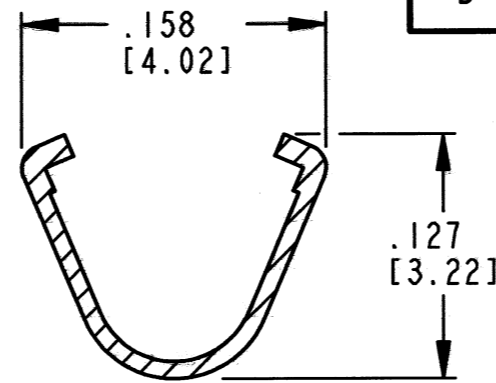

CONTACT ORIENTATION
ON REEL FOR AUTO
CRIMP MACHINE

DEUTSCH PART
NUMBER LABEL

REV
D 1062-16-09 **

REVISIONS			
SYM	DESCRIPTION	DATE	APPROVED
A	REVISED PER E.O. P16997	12-08-00	R.D.R.
B	REVISED PER E.O. P19555	7-11-07	R.D.R.
C	REVISED PER E.O. P20396	6-25-10	R.D.R.
D	REVISED PER E.O. P21266	1-10-12	RDR

SECTION A-A
CONDUCTOR WINGS

SECTION B-B
INSULATION WINGS

7. CONTACT BODY MATERIAL: COPPER ALLOY;
CONTACT SLEEVE MATERIAL: STAINLESS STEEL.
6. WHEN ** = 77 PLATING IS TIN.
** = 88 PLATING IS SELECTIVE GOLD.
5. SEE 0425-015-0000 FOR CONTACT PERFORMANCE AND
WIRE APPLICATION CHARACTERISTICS.
4. THIS CONTACT MAY BE CRIMPED WITH DCT16-02-00 AUTOMATIC
DIE, DTT-16-00 OR DTT-16-01 HAND TOOLS. SEE DRAWING
0425-203-0000 FOR APPLICABLE WIRE SIZE, INSULATION
DIAMETER RANGE, AND CRIMPING INFORMATION.
3. ONE REEL CONTAINS APPROXIMATELY 4000 CONTACTS.
2. DIMENSIONAL TOLERANCE: ±.025 [0.63].
1. DIMENSIONS ARE IN INCHES [mm].

NOTES: UNLESS OTHERWISE SPECIFIED

SIGNATURE & DATE	
DR	J. APOSTOL 03DEC2009
CHK	D Meyer 1/10/12
PE	D Meyer 1/10/12
APPD	R. Reed 1-10-12
SCALE	NONE WT

STAMPED CONTACT
SOCKET
SIZE 16

ENVELOPE

EP	MATL. CODE
3850 INDUSTRIAL AVE. HEMET, CA 92545	
B	1062-16-09 **
DWG SIZE	CODE 11139 SHEET 1 OF 1