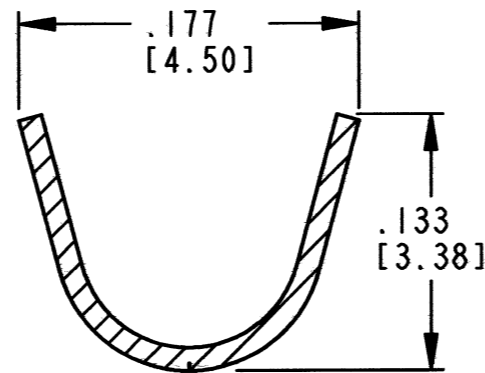

CONTACT ORIENTATION
ON REEL FOR AUTO
CRIMP MACHINE

DEUTSCH PART
NUMBER LABEL

REV
D 1062-16-09 **

REVISIONS			
SYM	DESCRIPTION	DATE	APPROVED
A	REVISED PER E.O. P16997	12-08-00	R.D.R.
B	REVISED PER E.O. P19555	7-11-07	R.D.R.
C	REVISED PER E.O. P20396	6-25-10	R.D.R.
D	REVISED PER E.O. P21266	1-10-12	RDR

SECTION A-A
CONDUCTOR WINGS

SECTION B-B
INSULATION WINGS

7. CONTACT BODY MATERIAL: COPPER ALLOY;
CONTACT SLEEVE MATERIAL: STAINLESS STEEL.
6. WHEN ** = 77 PLATING IS TIN.
** = 88 PLATING IS SELECTIVE GOLD.
5. SEE 0425-015-0000 FOR CONTACT PERFORMANCE AND
WIRE APPLICATION CHARACTERISTICS.
4. THIS CONTACT MAY BE CRIMPED WITH DCT16-02-00 AUTOMATIC
DIE, DTT-16-00 OR DTT-16-01 HAND TOOLS. SEE DRAWING
0425-203-0000 FOR APPLICABLE WIRE SIZE, INSULATION
DIAMETER RANGE, AND CRIMPING INFORMATION.
3. ONE REEL CONTAINS APPROXIMATELY 4000 CONTACTS.
2. DIMENSIONAL TOLERANCE: ±.025 [0.63].
1. DIMENSIONS ARE IN INCHES [mm].

NOTES: UNLESS OTHERWISE SPECIFIED

SIGNATURE & DATE	
DR	J. APOSTOL 03DEC2009
CHK	D Meyer 1/10/12
PE	D Meyer 1/10/12
APPD	R. Reed 1-10-12
SCALE	NONE WT

STAMPED CONTACT
SOCKET
SIZE 16

ENVELOPE

EP	MATL. CODE
3850 INDUSTRIAL AVE. HEMET, CA 92545	
B	1062-16-09 **
DWG SIZE	CODE 11139 SHEET 1 OF 1