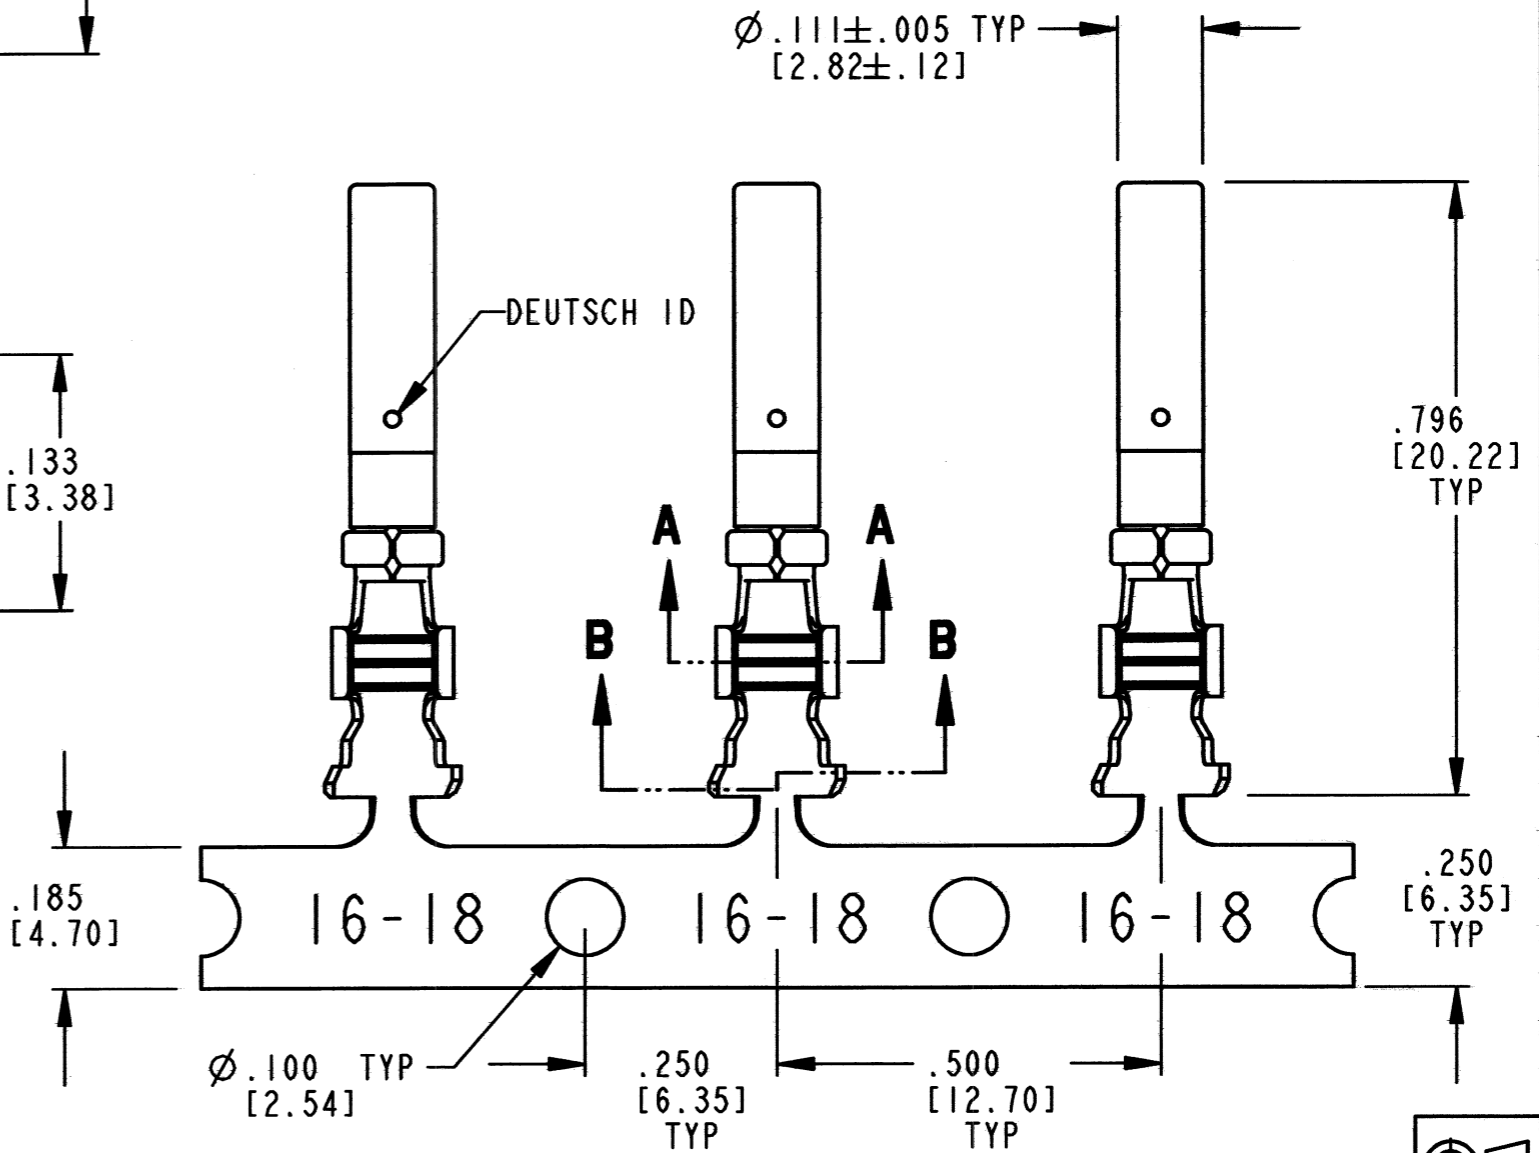

CONTACT ORIENTATION
ON REEL FOR AUTO
CRIMP MACHINE

REV D 1062-16-09 **

REVISIONS			
SYM	DESCRIPTION	DATE	APPROVED
A	REVISED PER E.O. P16997	12-08-00	R.D.R.
B	REVISED PER E.O. P19555	7-11-07	R.D.R.
C	REVISED PER E.O. P20396	6-25-10	R.D.R.
D	REVISED PER E.O. P21266	1-10-12	RDR

SECTION A-A
CONDUCTOR WINGS

SECTION B-B
INSULATION WINGS

7. CONTACT BODY MATERIAL: COPPER ALLOY;
CONTACT SLEEVE MATERIAL: STAINLESS STEEL.
6. WHEN ** = 77 PLATING IS TIN.
** = 88 PLATING IS SELECTIVE GOLD.
5. SEE 0425-015-0000 FOR CONTACT PERFORMANCE AND
WIRE APPLICATION CHARACTERISTICS.
4. THIS CONTACT MAY BE CRIMPED WITH DCT16-02-00 AUTOMATIC
DIE, DTT-16-00 OR DTT-16-01 HAND TOOLS. SEE DRAWING
0425-203-0000 FOR APPLICABLE WIRE SIZE, INSULATION
DIAMETER RANGE, AND CRIMPING INFORMATION.
3. ONE REEL CONTAINS APPROXIMATELY 4000 CONTACTS.
2. DIMENSIONAL TOLERANCE: $\pm .025$ [0.63].
1. DIMENSIONS ARE IN INCHES [mm].

NOTES: UNLESS OTHERWISE SPECIFIED

SIGNATURE & DATE	
DR	J. APOSTOL 03DEC2009
CHK	D Meyer 1/10/12
PE	D Meyer 1/10/12
APPD	R. Reed 1-10-12
SCALE	NONE
WT	

STAMPED CONTACT
SOCKET
SIZE 16

ENVELOPE

EP	MATL. CODE
3850 INDUSTRIAL AVE. HEMET, CA 92545	
B	1062-16-09 **
DWG SIZE	CODE 11139 SHEET 1 OF 1