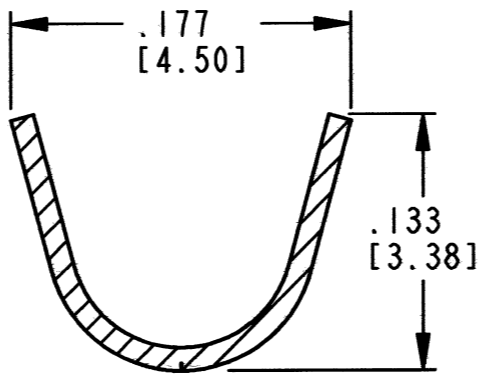

CONTACT ORIENTATION
ON REEL FOR AUTO
CRIMP MACHINE

REV D 1062-16-09 **

REVISIONS			
SYM	DESCRIPTION	DATE	APPROVED
A	REVISED PER E.O. P16997	12-08-00	R.D.R.
B	REVISED PER E.O. P19555	7-11-07	R.D.R.
C	REVISED PER E.O. P20396	6-25-10	R.D.R.
D	REVISED PER E.O. P21266	1-10-12	RDR

SECTION A-A
CONDUCTOR WINGS

SECTION B-B
INSULATION WINGS

7. CONTACT BODY MATERIAL: COPPER ALLOY;
CONTACT SLEEVE MATERIAL: STAINLESS STEEL.
6. WHEN ** = 77 PLATING IS TIN.
** = 88 PLATING IS SELECTIVE GOLD.
5. SEE 0425-015-0000 FOR CONTACT PERFORMANCE AND
WIRE APPLICATION CHARACTERISTICS.
4. THIS CONTACT MAY BE CRIMPED WITH DCT16-02-00 AUTOMATIC
DIE, DTT-16-00 OR DTT-16-01 HAND TOOLS. SEE DRAWING
0425-203-0000 FOR APPLICABLE WIRE SIZE, INSULATION
DIAMETER RANGE, AND CRIMPING INFORMATION.
3. ONE REEL CONTAINS APPROXIMATELY 4000 CONTACTS.
2. DIMENSIONAL TOLERANCE: $\pm .025$ [0.63].
1. DIMENSIONS ARE IN INCHES [mm].

NOTES: UNLESS OTHERWISE SPECIFIED

SIGNATURE & DATE	
DR	J. APOSTOL 03DEC2009
CHK	D Meyer 1/10/12
PE	D Meyer 1/10/12
APPD	R. Reed 1-10-12
SCALE	NONE
WT	

STAMPED CONTACT
SOCKET
SIZE 16

ENVELOPE

EP	MATL. CODE
3850 INDUSTRIAL AVE. HEMET, CA 92545	
B	1062-16-09 **
DWG SIZE	CODE 11139 SHEET 1 OF 1