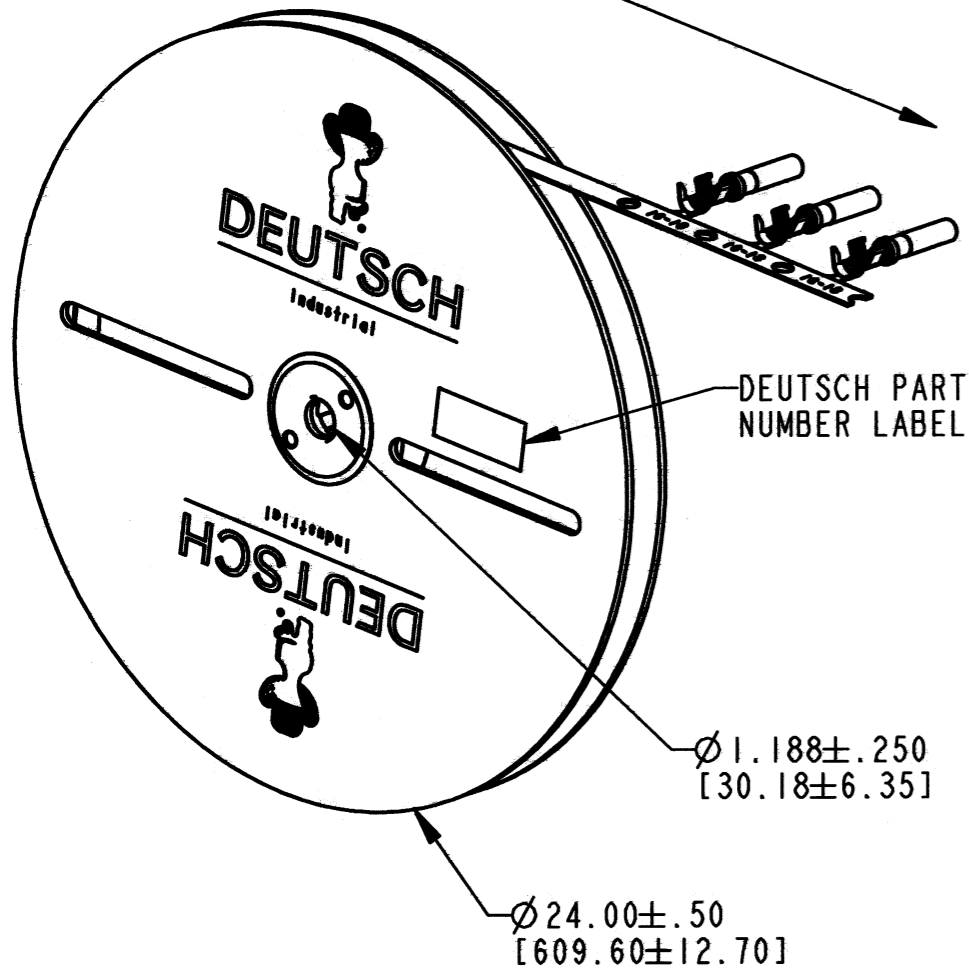

CONTACT ORIENTATION
ON REEL FOR AUTO
CRIMP MACHINE

REV D 1062-16-09 **

REVISIONS			
SYM	DESCRIPTION	DATE	APPROVED
A	REVISED PER E.O. P16997	12-08-00	R.D.R.
B	REVISED PER E.O. P19555	7-11-07	R.D.R.
C	REVISED PER E.O. P20396	6-25-10	R.D.R.
D	REVISED PER E.O. P21266	1-10-12	RDR

SECTION A-A
CONDUCTOR WINGS

SECTION B-B
INSULATION WINGS

7. CONTACT BODY MATERIAL: COPPER ALLOY;
CONTACT SLEEVE MATERIAL: STAINLESS STEEL.
6. WHEN ** = 77 PLATING IS TIN.
** = 88 PLATING IS SELECTIVE GOLD.
5. SEE 0425-015-0000 FOR CONTACT PERFORMANCE AND
WIRE APPLICATION CHARACTERISTICS.
4. THIS CONTACT MAY BE CRIMPED WITH DCT16-02-00 AUTOMATIC
DIE, DTT-16-00 OR DTT-16-01 HAND TOOLS. SEE DRAWING
0425-203-0000 FOR APPLICABLE WIRE SIZE, INSULATION
DIAMETER RANGE, AND CRIMPING INFORMATION.
3. ONE REEL CONTAINS APPROXIMATELY 4000 CONTACTS.
2. DIMENSIONAL TOLERANCE: $\pm .025$ [0.63].
1. DIMENSIONS ARE IN INCHES [mm].