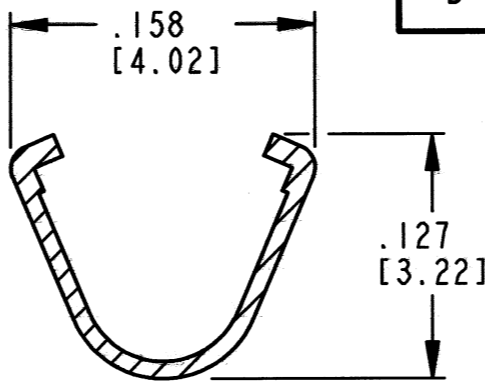

CONTACT ORIENTATION
ON REEL FOR AUTO
CRIMP MACHINE

REV D 1062-16-09 **

REVISIONS			
SYM	DESCRIPTION	DATE	APPROVED
A	REVISED PER E.O. P16997	12-08-00	R.D.R.
B	REVISED PER E.O. P19555	7-11-07	R.D.R.
C	REVISED PER E.O. P20396	6-25-10	R.D.R.
D	REVISED PER E.O. P21266	1-10-12	RDR

SECTION A-A
CONDUCTOR WINGS

SECTION B-B
INSULATION WINGS

7. CONTACT BODY MATERIAL: COPPER ALLOY;
CONTACT SLEEVE MATERIAL: STAINLESS STEEL.
6. WHEN ** = 77 PLATING IS TIN.
** = 88 PLATING IS SELECTIVE GOLD.
5. SEE 0425-015-0000 FOR CONTACT PERFORMANCE AND
WIRE APPLICATION CHARACTERISTICS.
4. THIS CONTACT MAY BE CRIMPED WITH DCT16-02-00 AUTOMATIC
DIE, DTT-16-00 OR DTT-16-01 HAND TOOLS. SEE DRAWING
0425-203-0000 FOR APPLICABLE WIRE SIZE, INSULATION
DIAMETER RANGE, AND CRIMPING INFORMATION.
3. ONE REEL CONTAINS APPROXIMATELY 4000 CONTACTS.
2. DIMENSIONAL TOLERANCE: $\pm .025$ [0.63].
1. DIMENSIONS ARE IN INCHES [mm].

NOTES: UNLESS OTHERWISE SPECIFIED

SIGNATURE & DATE	
DR	J. APOSTOL 03DEC2009
CHK	D Meyer 1/10/12
PE	D Meyer 1/10/12
APPD	R. Reed 1-10-12
SCALE	NONE
WT	

STAMPED CONTACT
SOCKET
SIZE 16

ENVELOPE

EP	MATL. CODE
3850 INDUSTRIAL AVE. HEMET, CA 92545	
B	1062-16-09 **
DWG SIZE	CODE 11139 SHEET 1 OF 1