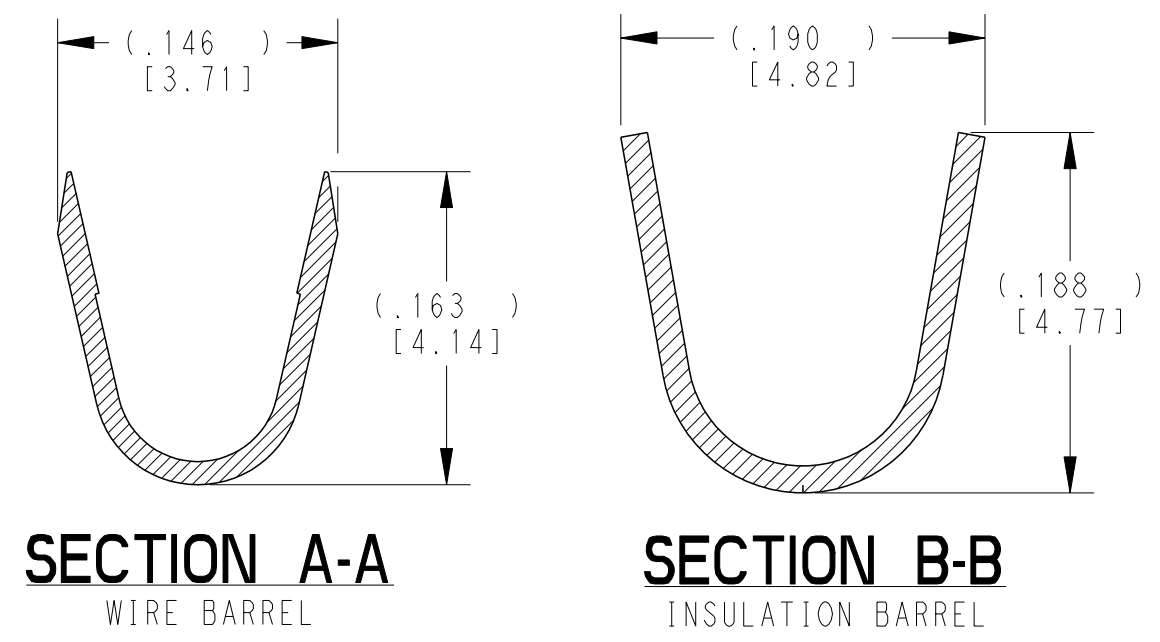

LOC	DIST	REVISIONS					
		P	LTR	DESCRIPTION	DATE	DWN	APVD
		C		REVISED PER ECO-15-007761	28MAY2015	RL	DM
		D		REVISED PER PCN E-20-008101	12JUN2020	DM	DM

- 5 TIN MAY BE IN THIS REGION.
 - 4 TIN PLATED REGION.
 - 3 MATERIAL:
BODY: .014 [0.36] THICK COPPER ALLOY
SLEEVE: STAINLESS STEEL
 - 2. WIRE RANGE: 16 AWG TO 12 AWG [1.0-2.5 mm²]
INSULATION RANGE: $\varnothing .075$ -.140 [$\varnothing 1.91$ -3.56]
 - 1 GOLD PLATED REGION.
- NOTES: UNLESS OTHERWISE SPECIFIED

THIS DRAWING IS A CONTROLLED DOCUMENT.

DIMENSIONS: mm [INCHES]	TOLERANCES UNLESS OTHERWISE SPECIFIED: 0 PLC ± 1 PLC ± 2 PLC ± 3 PLC ±.025 [0.64] 4 PLC ± ANGLES ±	DWN 28 JUN 2000 VLADIMIR TOMSA	TE Connectivity
		CHK 14 MAR 2002 BRICE BYFORD	
MATERIAL 3	FINISH SEE TABLE	APVD 14 MAR 2000 ROBIN REED	NAME SOCKET, STAMPED AND FORMED SIZE 16 12-16AWG
		PRODUCT SPEC 108-151000 APPLICATION SPEC 114-151001	SIZE A3
		WEIGHT 0.50 g	CAGE CODE 4AFU8
		Customer Drawing	DRAWING NO C=1062-16-12XX
		SCALE 6:1	RESTRICTED TO -
		SHEET 1 OF 1	REV D