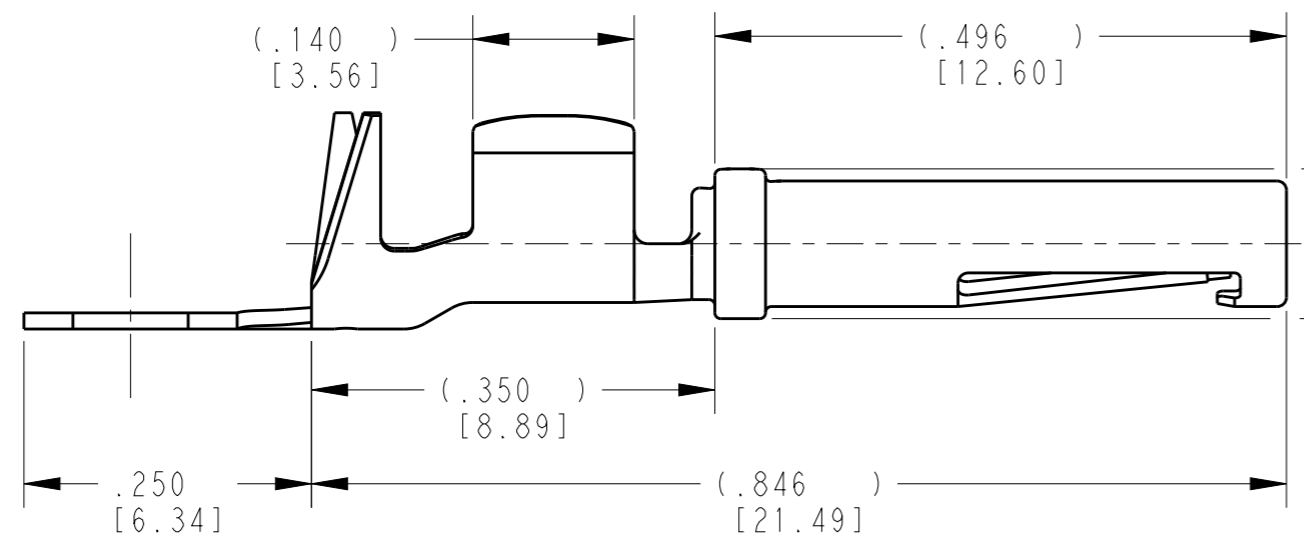

- 3 MATERIAL: .014 [0.36] THICK CU ALLOY
- 2. WIRE RANGE: 16 AWG TO 12 AWG [1.0-2.5 mm<sup>2</sup>]  
INSULATION RANGE:  $\varnothing$ .075-.140 [ $\varnothing$ 1.91-3.56]
- 1 APPLIES ONLY TO SELECTIVE GOLD 1062-16-1444.  
INDICATED DIMENSION SHOWS GOLD PLATED AREA.

NOTES: UNLESS OTHERWISE SPECIFIED

THIS DRAWING IS A CONTROLLED DOCUMENT.

DIMENSIONS: INCHES [mm]	TOLERANCES UNLESS OTHERWISE SPECIFIED:
	0 PLC ±
	1 PLC ±
	2 PLC ±
	3 PLC ±.025 [0.64]
	4 PLC ±
	ANGLES ±
MATERIAL 3	FINISH SEE TABLE

DWN	16MAY2005
DAVID MEYER	
CHK	26JUN2005
DAVID MEYER	
APVD	29JAN2005
VLADIMIR TOMSA	
PRODUCT SPEC	0425-015-0000
APPLICATION SPEC	0425-039-0000
WEIGHT	0.52 g
Customer Drawing	

TE INTERNAL PN	DEUTSCH PN	PLATING
1062-16-1422	1062-16-1422	NICKEL
1062-16-1444	1062-16-1444	SELECTIVE GOLD
1062-16-1477	1062-16-1477	TIN

NAME SOCKET, STAMPED AND FORMED SIZE 16 12-16AWG			
SIZE A3	CAGE CODE 4AFU8	DRAWING NO C=1062-16-14XX	RESTRICTED TO -
SCALE 6:1		SHEET 1 OF 1	REV C