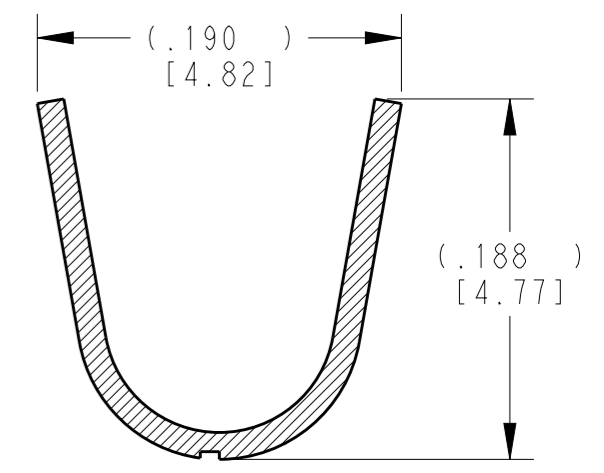

- 3 MATERIAL: .014 [0.36] THICK CU ALLOY
- 2. WIRE RANGE: 16 AWG TO 12 AWG [1.0-2.5 mm<sup>2</sup>]  
INSULATION RANGE:  $\varnothing$ .075-.140 [ $\varnothing$ 1.91-3.56]
- 1 APPLIES ONLY TO SELECTIVE GOLD 1062-16-1444.  
INDICATED DIMENSION SHOWS GOLD PLATED AREA.

DWN	16MAY2005
DAVID MEYER	
CHK	26JUN2005
DAVID MEYER	
APVD	29JAN2005
VLADIMIR TOMSA	
PRODUCT SPEC	0425-015-0000
APPLICATION SPEC	0425-039-0000
WEIGHT	0.52 g
Customer Drawing	

TE INTERNAL PN	DEUTSCH PN	PLATING
1062-16-1422	1062-16-1422	NICKEL
1062-16-1444	1062-16-1444	SELECTIVE GOLD
1062-16-1477	1062-16-1477	TIN