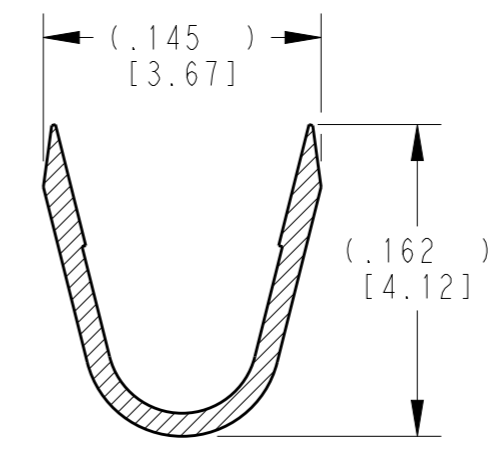

- 3 MATERIAL: .014 [0.36] THICK CU ALLOY
- 2. WIRE RANGE: 16 AWG TO 12 AWG [1.0-2.5 mm<sup>2</sup>]  
INSULATION RANGE:  $\varnothing$ .075-.140 [ $\varnothing$ 1.91-3.56]
- 1 APPLIES ONLY TO SELECTIVE GOLD 1062-16-1444.  
INDICATED DIMENSION SHOWS GOLD PLATED AREA.

DWN	16MAY2005
DAVID MEYER	
CHK	26JUN2005
DAVID MEYER	
APVD	29JAN2005
VLADIMIR TOMSA	
PRODUCT SPEC	0425-015-0000
APPLICATION SPEC	0425-039-0000
WEIGHT	0.52 g
Customer Drawing	

TE INTERNAL PN	DEUTSCH PN	PLATING
1062-16-1422	1062-16-1422	NICKEL
1062-16-1444	1062-16-1444	SELECTIVE GOLD
1062-16-1477	1062-16-1477	TIN

NAME SOCKET, STAMPED AND FORMED SIZE 16 12-16AWG			
SIZE A3	CAGE CODE 4AFU8	DRAWING NO C=1062-16-14XX	RESTRICTED TO -
SCALE 6:1		SHEET 1 OF 1	REV C