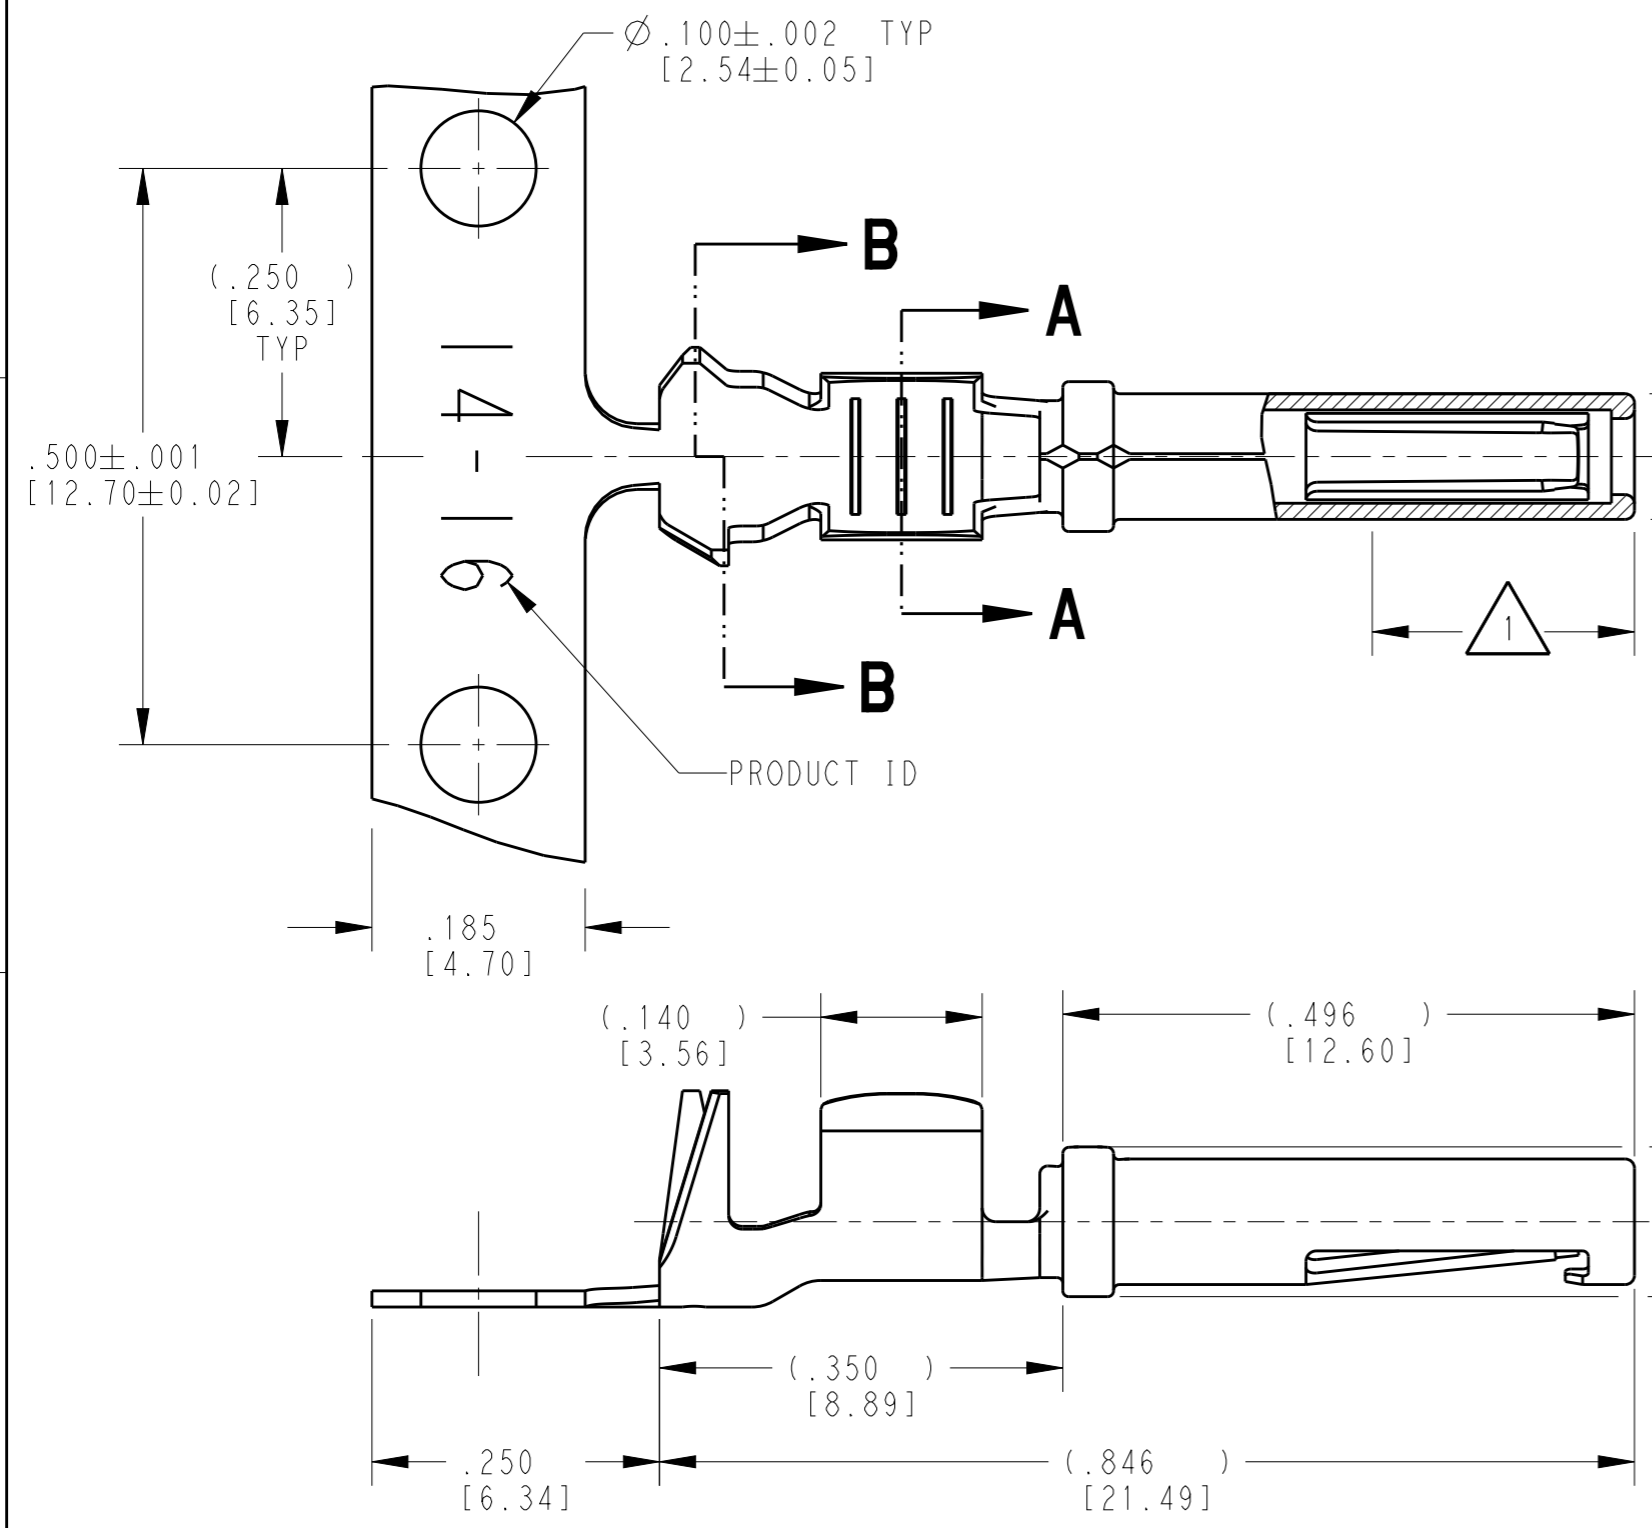

- 3 MATERIAL: .014 [0.36] THICK CU ALLOY
- 2. WIRE RANGE: 16 AWG TO 12 AWG [1.0-2.5 mm<sup>2</sup>]  
INSULATION RANGE:  $\varnothing$ .075-.140 [ $\varnothing$ 1.91-3.56]
- 1 APPLIES ONLY TO SELECTIVE GOLD 1062-16-1444.  
INDICATED DIMENSION SHOWS GOLD PLATED AREA.

NOTES: UNLESS OTHERWISE SPECIFIED

THIS DRAWING IS A CONTROLLED DOCUMENT.

DIMENSIONS: INCHES [mm]	TOLERANCES UNLESS OTHERWISE SPECIFIED:
	0 PLC ±
	1 PLC ±
	2 PLC ±
	3 PLC ±.025 [0.64]
	4 PLC ±
	ANGLES ±
MATERIAL 3	FINISH SEE TABLE

DWN	16MAY2005
DAVID MEYER	
CHK	26JUN2005
DAVID MEYER	
APVD	29JAN2005
VLADIMIR TOMSA	
PRODUCT SPEC	0425-015-0000
APPLICATION SPEC	0425-039-0000
WEIGHT	0.52 g
Customer Drawing	

TE INTERNAL PN	DEUTSCH PN	PLATING
1062-16-1422	1062-16-1422	NICKEL
1062-16-1444	1062-16-1444	SELECTIVE GOLD
1062-16-1477	1062-16-1477	TIN

NAME SOCKET, STAMPED AND FORMED SIZE 16 12-16AWG			
SIZE A3	CAGE CODE 4AFU8	DRAWING NO C=1062-16-14XX	RESTRICTED TO -
SCALE 6:1		SHEET 1 OF 1	REV C