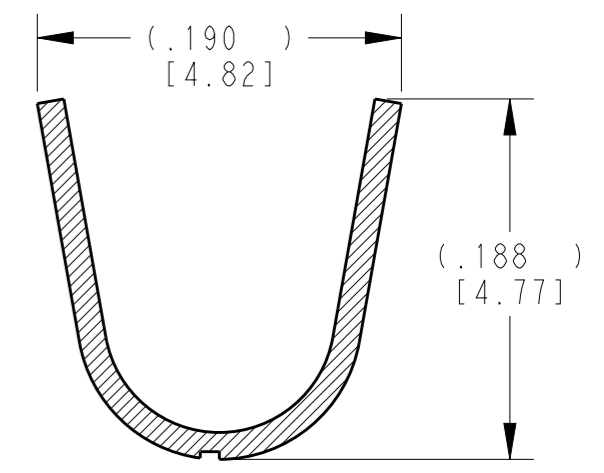

SECTION A-A
WIRE BARREL

SECTION B-B
INSULATION BARREL

- 3 MATERIAL: .014 [0.36] THICK CU ALLOY
- 2. WIRE RANGE: 16 AWG TO 12 AWG [1.0-2.5 mm²]
INSULATION RANGE: \varnothing .075-.140 [\varnothing 1.91-3.56]
- 1 APPLIES ONLY TO SELECTIVE GOLD 1062-16-1444.
INDICATED DIMENSION SHOWS GOLD PLATED AREA.

DWN	16MAY2005
DAVID MEYER	
CHK	26JUN2005
DAVID MEYER	
APVD	29JAN2005
VLADIMIR TOMSA	
PRODUCT SPEC	0425-015-0000
APPLICATION SPEC	0425-039-0000
WEIGHT	0.52 g

TE INTERNAL PN	DEUTSCH PN	PLATING
1062-16-1422	1062-16-1422	NICKEL
1062-16-1444	1062-16-1444	SELECTIVE GOLD
1062-16-1477	1062-16-1477	TIN

TE TE Connectivity

NAME: SOCKET, STAMPED AND FORMED
SIZE 16
12-16AWG

SIZE	CAGE CODE	DRAWING NO	RESTRICTED TO
A3	4AFU8	1062-16-14XX	-

Customer Drawing SCALE 6:1 SHEET 1 OF 1 REV C

X-ON Electronics

Largest Supplier of Electrical and Electronic Components