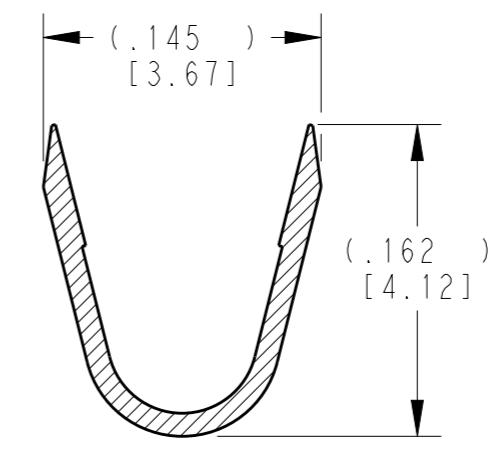

SECTION A-A
WIRE BARREL

SECTION B-B
INSULATION BARREL

- 3 MATERIAL: .014 [0.36] THICK CU ALLOY
- 2. WIRE RANGE: 16 AWG TO 12 AWG [1.0-2.5 mm²]
INSULATION RANGE: \varnothing .075-.140 [\varnothing 1.91-3.56]
- 1 APPLIES ONLY TO SELECTIVE GOLD 1062-16-1444.
INDICATED DIMENSION SHOWS GOLD PLATED AREA.

NOTES: UNLESS OTHERWISE SPECIFIED

THIS DRAWING IS A CONTROLLED DOCUMENT.	
DIMENSIONS: INCHES [mm]	TOLERANCES UNLESS OTHERWISE SPECIFIED:
	0 PLC ±
	1 PLC ±
	2 PLC ±
	3 PLC ±.025 [0.64]
	4 PLC ±
	ANGLES ±
MATERIAL 3	FINISH SEE TABLE

DWN	16MAY2005
DAVID MEYER	
CHK	26JUN2005
DAVID MEYER	
APVD	29JAN2005
VLADIMIR TOMSA	
PRODUCT SPEC	0425-015-0000
APPLICATION SPEC	0425-039-0000
WEIGHT	0.52 g

TE INTERNAL PN	DEUTSCH PN	PLATING
1062-16-1422	1062-16-1422	NICKEL
1062-16-1444	1062-16-1444	SELECTIVE GOLD
1062-16-1477	1062-16-1477	TIN

TE TE Connectivity

NAME: SOCKET, STAMPED AND FORMED
SIZE 16
12-16AWG

SIZE	CAGE CODE	DRAWING NO	RESTRICTED TO
A3	4AFU8	1062-16-14XX	-

Customer Drawing SCALE 6:1 SHEET 1 OF 1 REV C

X-ON Electronics

Largest Supplier of Electrical and Electronic Components