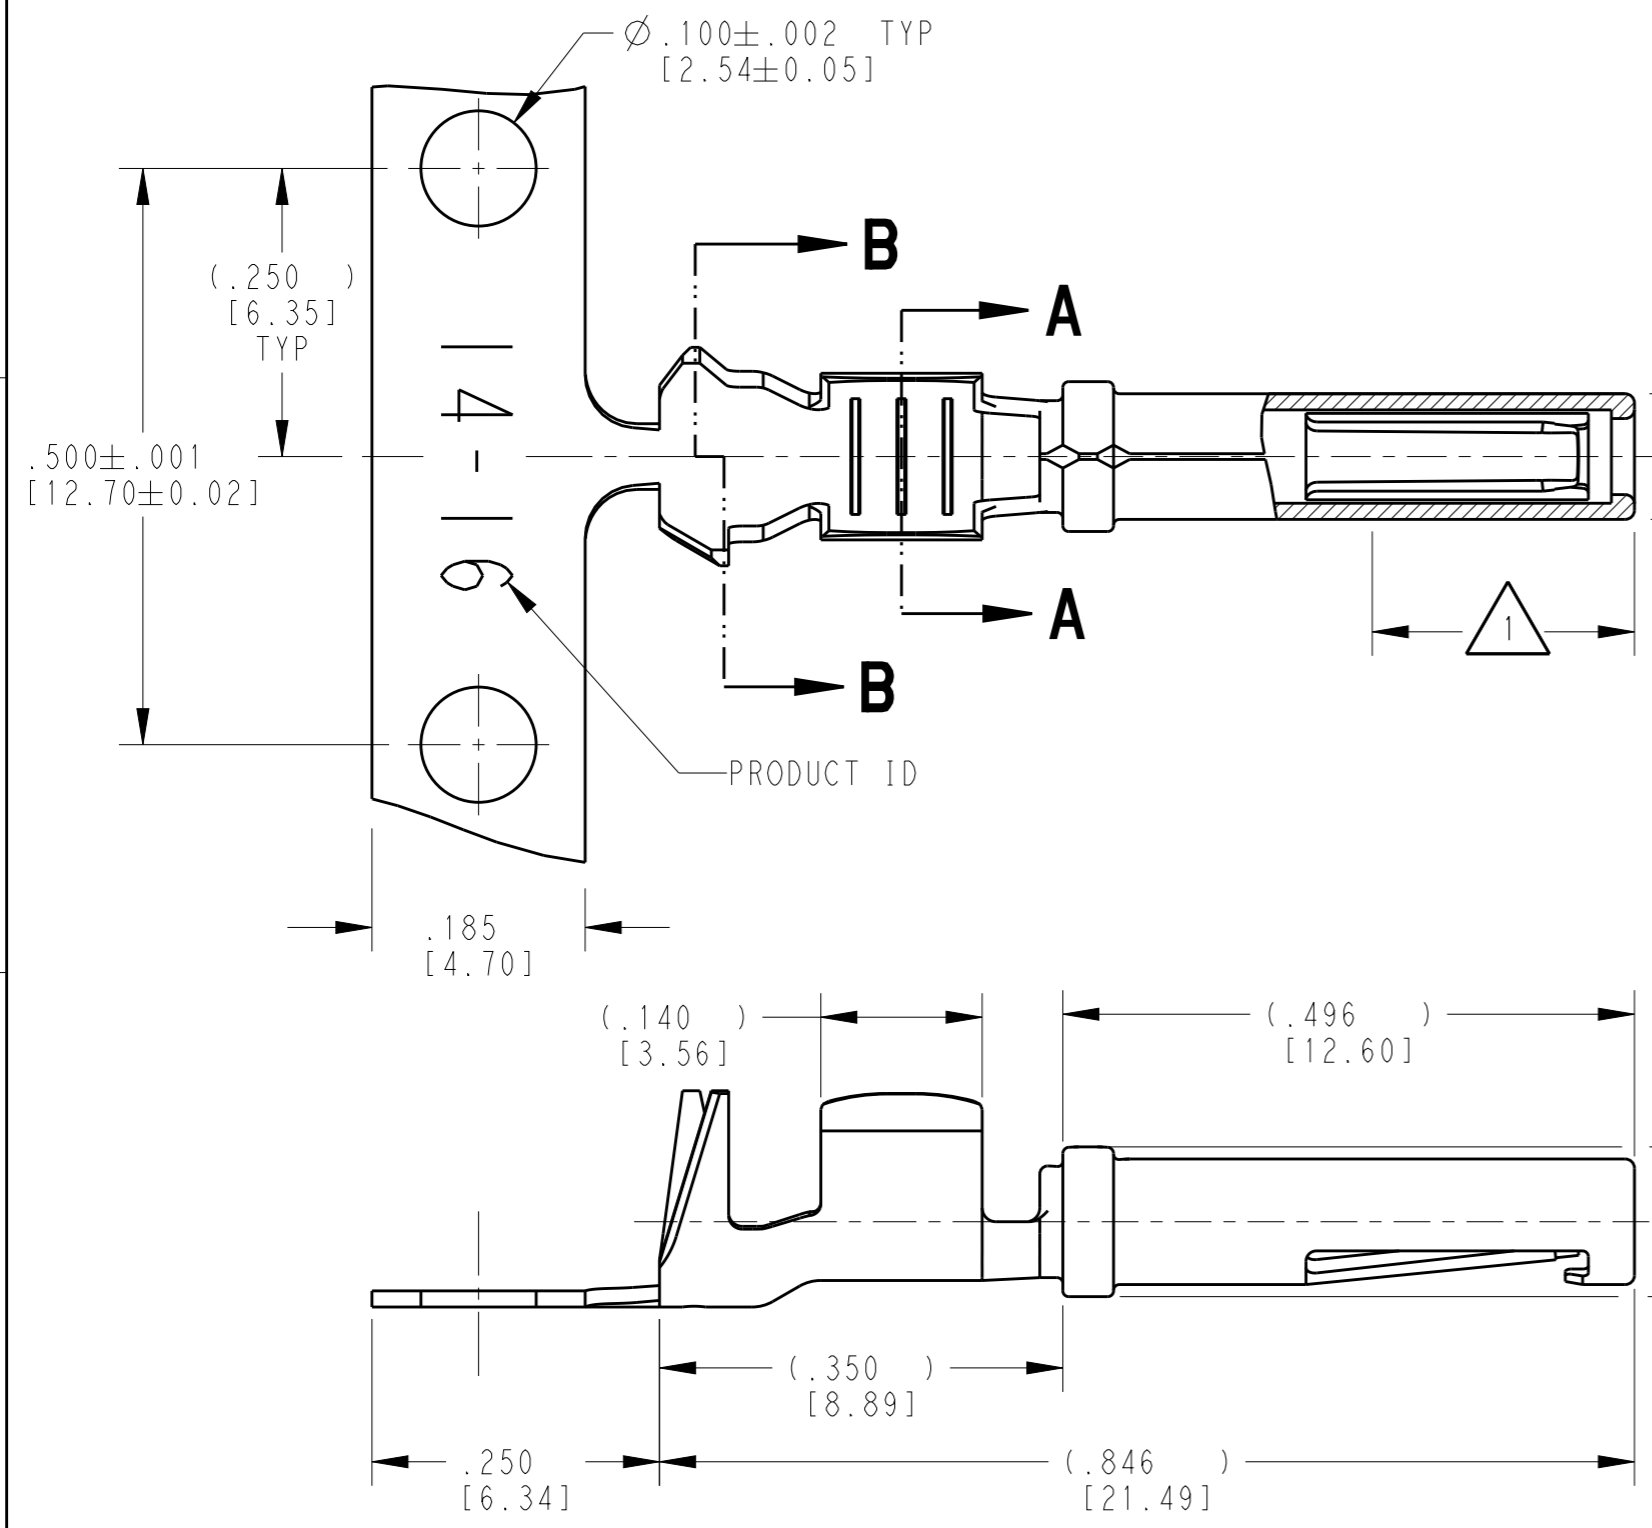

SECTION A-A
WIRE BARREL

SECTION B-B
INSULATION BARREL

- 3 MATERIAL: .014 [0.36] THICK CU ALLOY
- 2. WIRE RANGE: 16 AWG TO 12 AWG [1.0-2.5 mm²]
INSULATION RANGE: \varnothing .075-.140 [\varnothing 1.91-3.56]
- 1 APPLIES ONLY TO SELECTIVE GOLD 1062-16-1444.
INDICATED DIMENSION SHOWS GOLD PLATED AREA.

NOTES: UNLESS OTHERWISE SPECIFIED

THIS DRAWING IS A CONTROLLED DOCUMENT.	
DIMENSIONS: INCHES [mm]	TOLERANCES UNLESS OTHERWISE SPECIFIED:
	0 PLC ±
	1 PLC ±
	2 PLC ±
	3 PLC ±.025 [0.64]
	4 PLC ±
	ANGLES ±
MATERIAL 3	FINISH SEE TABLE

DWN	16MAY2005
DAVID MEYER	
CHK	26JUN2005
DAVID MEYER	
APVD	29JAN2005
VLADIMIR TOMSA	
PRODUCT SPEC	0425-015-0000
APPLICATION SPEC	0425-039-0000
WEIGHT	0.52 g

TE INTERNAL PN	DEUTSCH PN	PLATING
1062-16-1422	1062-16-1422	NICKEL
1062-16-1444	1062-16-1444	SELECTIVE GOLD
1062-16-1477	1062-16-1477	TIN

TE TE Connectivity

NAME: SOCKET, STAMPED AND FORMED
SIZE 16
12-16AWG

SIZE	CAGE CODE	DRAWING NO	RESTRICTED TO
A3	4AFU8	1062-16-14XX	-

Customer Drawing SCALE 6:1 SHEET 1 OF 1 REV C

X-ON Electronics

Largest Supplier of Electrical and Electronic Components