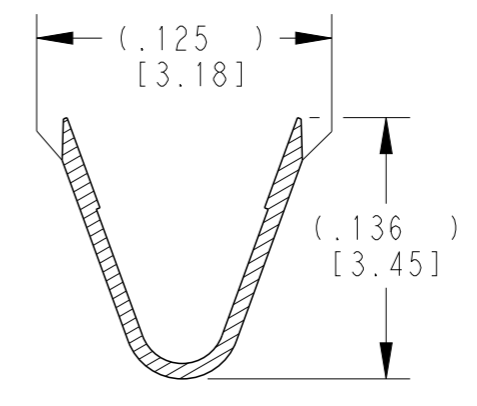

SECTION A-A
WIRE BARREL

SECTION B-B
INSULATION BARREL

3 MATERIAL:
 BODY: .010 [0.25] THICK COPPER ALLOY
 SLEEVE: STAINLESS STEEL

2. WIRE RANGE: 22 AWG TO 16 AWG [0.35-1.5 mm²]
 INSULATION RANGE: $\varnothing .075$ -.125 [\varnothing 1.91-3.18]

1 APPLIES ONLY TO SELECTIVE GOLD 1062-20-0144.
 INDICATED DIMENSION SHOWS GOLD PLATED AREA.

NOTES: UNLESS OTHERWISE SPECIFIED

THIS DRAWING IS A CONTROLLED DOCUMENT.

DIMENSIONS: INCHES [mm]	TOLERANCES UNLESS OTHERWISE SPECIFIED:
	0 PLC ±
	1 PLC ±
	2 PLC ±
	3 PLC ±.025 [0.64]
	4 PLC ±
	ANGLES ±
MATERIAL	FINISH
3	SEE TABLE

DWN	J. APOSTOL	01DEC2009
CHK	D. MEYER	02DEC2009
APVD	R. REED	02DEC2009
PRODUCT SPEC	0425-015-0000	
APPLICATION SPEC	114-151003	
WEIGHT	0.21 g	
CUSTOMER DRAWING		

TE INTERNAL PN	DEUTSCH PN	PLATING
1062-20-0122	1062-20-0122	NICKEL
1062-20-0144	1062-20-0144	SELECTIVE GOLD
1062-20-0177	1062-20-0177	TIN

NAME STAMPED CONTACT SOCKET SIZE 20			
SIZE	CAGE CODE	DRAWING NO	RESTRICTED TO
A3	4AFU8	1062-20-01XX	-
SCALE		SHEET	REV
6:1		1 OF 1	F

X-ON Electronics

Largest Supplier of Electrical and Electronic Components