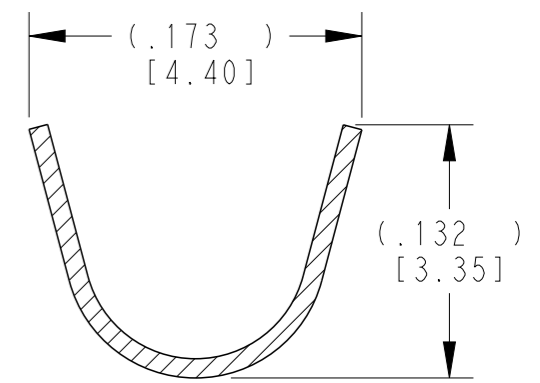

SECTION A-A
WIRE BARREL

SECTION B-B
INSULATION BARREL

3 MATERIAL:
 BODY: .010 [0.25] THICK COPPER ALLOY
 SLEEVE: STAINLESS STEEL

2. WIRE RANGE: 22 AWG TO 16 AWG [0.35-1.5 mm²]
 INSULATION RANGE: $\varnothing .075$ -.125 [\varnothing 1.91-3.18]

1 APPLIES ONLY TO SELECTIVE GOLD 1062-20-0144.
 INDICATED DIMENSION SHOWS GOLD PLATED AREA.

NOTES: UNLESS OTHERWISE SPECIFIED

THIS DRAWING IS A CONTROLLED DOCUMENT.

DIMENSIONS: INCHES [mm]	TOLERANCES UNLESS OTHERWISE SPECIFIED:
	0 PLC ±
	1 PLC ±
	2 PLC ±
	3 PLC ±.025 [0.64]
	4 PLC ±
	ANGLES ±
MATERIAL	FINISH
3	SEE TABLE

DWN	J. APOSTOL	01DEC2009
CHK	D. MEYER	02DEC2009
APVD	R. REED	02DEC2009
PRODUCT SPEC	0425-015-0000	
APPLICATION SPEC	114-151003	
WEIGHT	0.21 g	
CUSTOMER DRAWING		

TE INTERNAL PN	DEUTSCH PN	PLATING
1062-20-0122	1062-20-0122	NICKEL
1062-20-0144	1062-20-0144	SELECTIVE GOLD
1062-20-0177	1062-20-0177	TIN

NAME STAMPED CONTACT SOCKET SIZE 20			
SIZE	CAGE CODE	DRAWING NO	RESTRICTED TO
A3	4AFU8	1062-20-01XX	-
SCALE		SHEET	REV
6:1		1 OF 1	F

X-ON Electronics

Largest Supplier of Electrical and Electronic Components