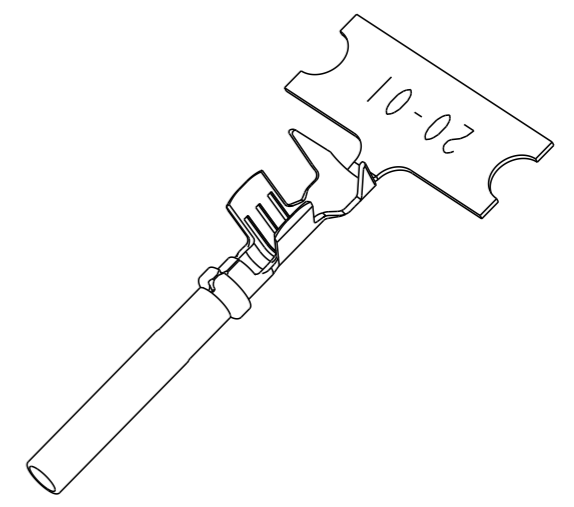

SECTION A-A
WIRE BARREL

SECTION B-B
INSULATION BARREL

3 MATERIAL:
 BODY: .010 [0.25] THICK COPPER ALLOY
 SLEEVE: STAINLESS STEEL

2. WIRE RANGE: 22 AWG TO 16 AWG [0.35-1.5 mm²]
 INSULATION RANGE: $\varnothing .075$ -.125 [\varnothing 1.91-3.18]

1 APPLIES ONLY TO SELECTIVE GOLD 1062-20-0144.
 INDICATED DIMENSION SHOWS GOLD PLATED AREA.

NOTES: UNLESS OTHERWISE SPECIFIED

THIS DRAWING IS A CONTROLLED DOCUMENT.

DIMENSIONS: INCHES [mm]	TOLERANCES UNLESS OTHERWISE SPECIFIED:
	0 PLC ±
	1 PLC ±
	2 PLC ±
	3 PLC ±.025 [0.64]
	4 PLC ±
	ANGLES ±
MATERIAL	FINISH
3	SEE TABLE

NAME STAMPED CONTACT SOCKET SIZE 20			
SIZE	CAGE CODE	DRAWING NO	RESTRICTED TO
A3	4AFU8	1062-20-01XX	-
SCALE		SHEET	REV
6:1		1 OF 1	F

X-ON Electronics

Largest Supplier of Electrical and Electronic Components