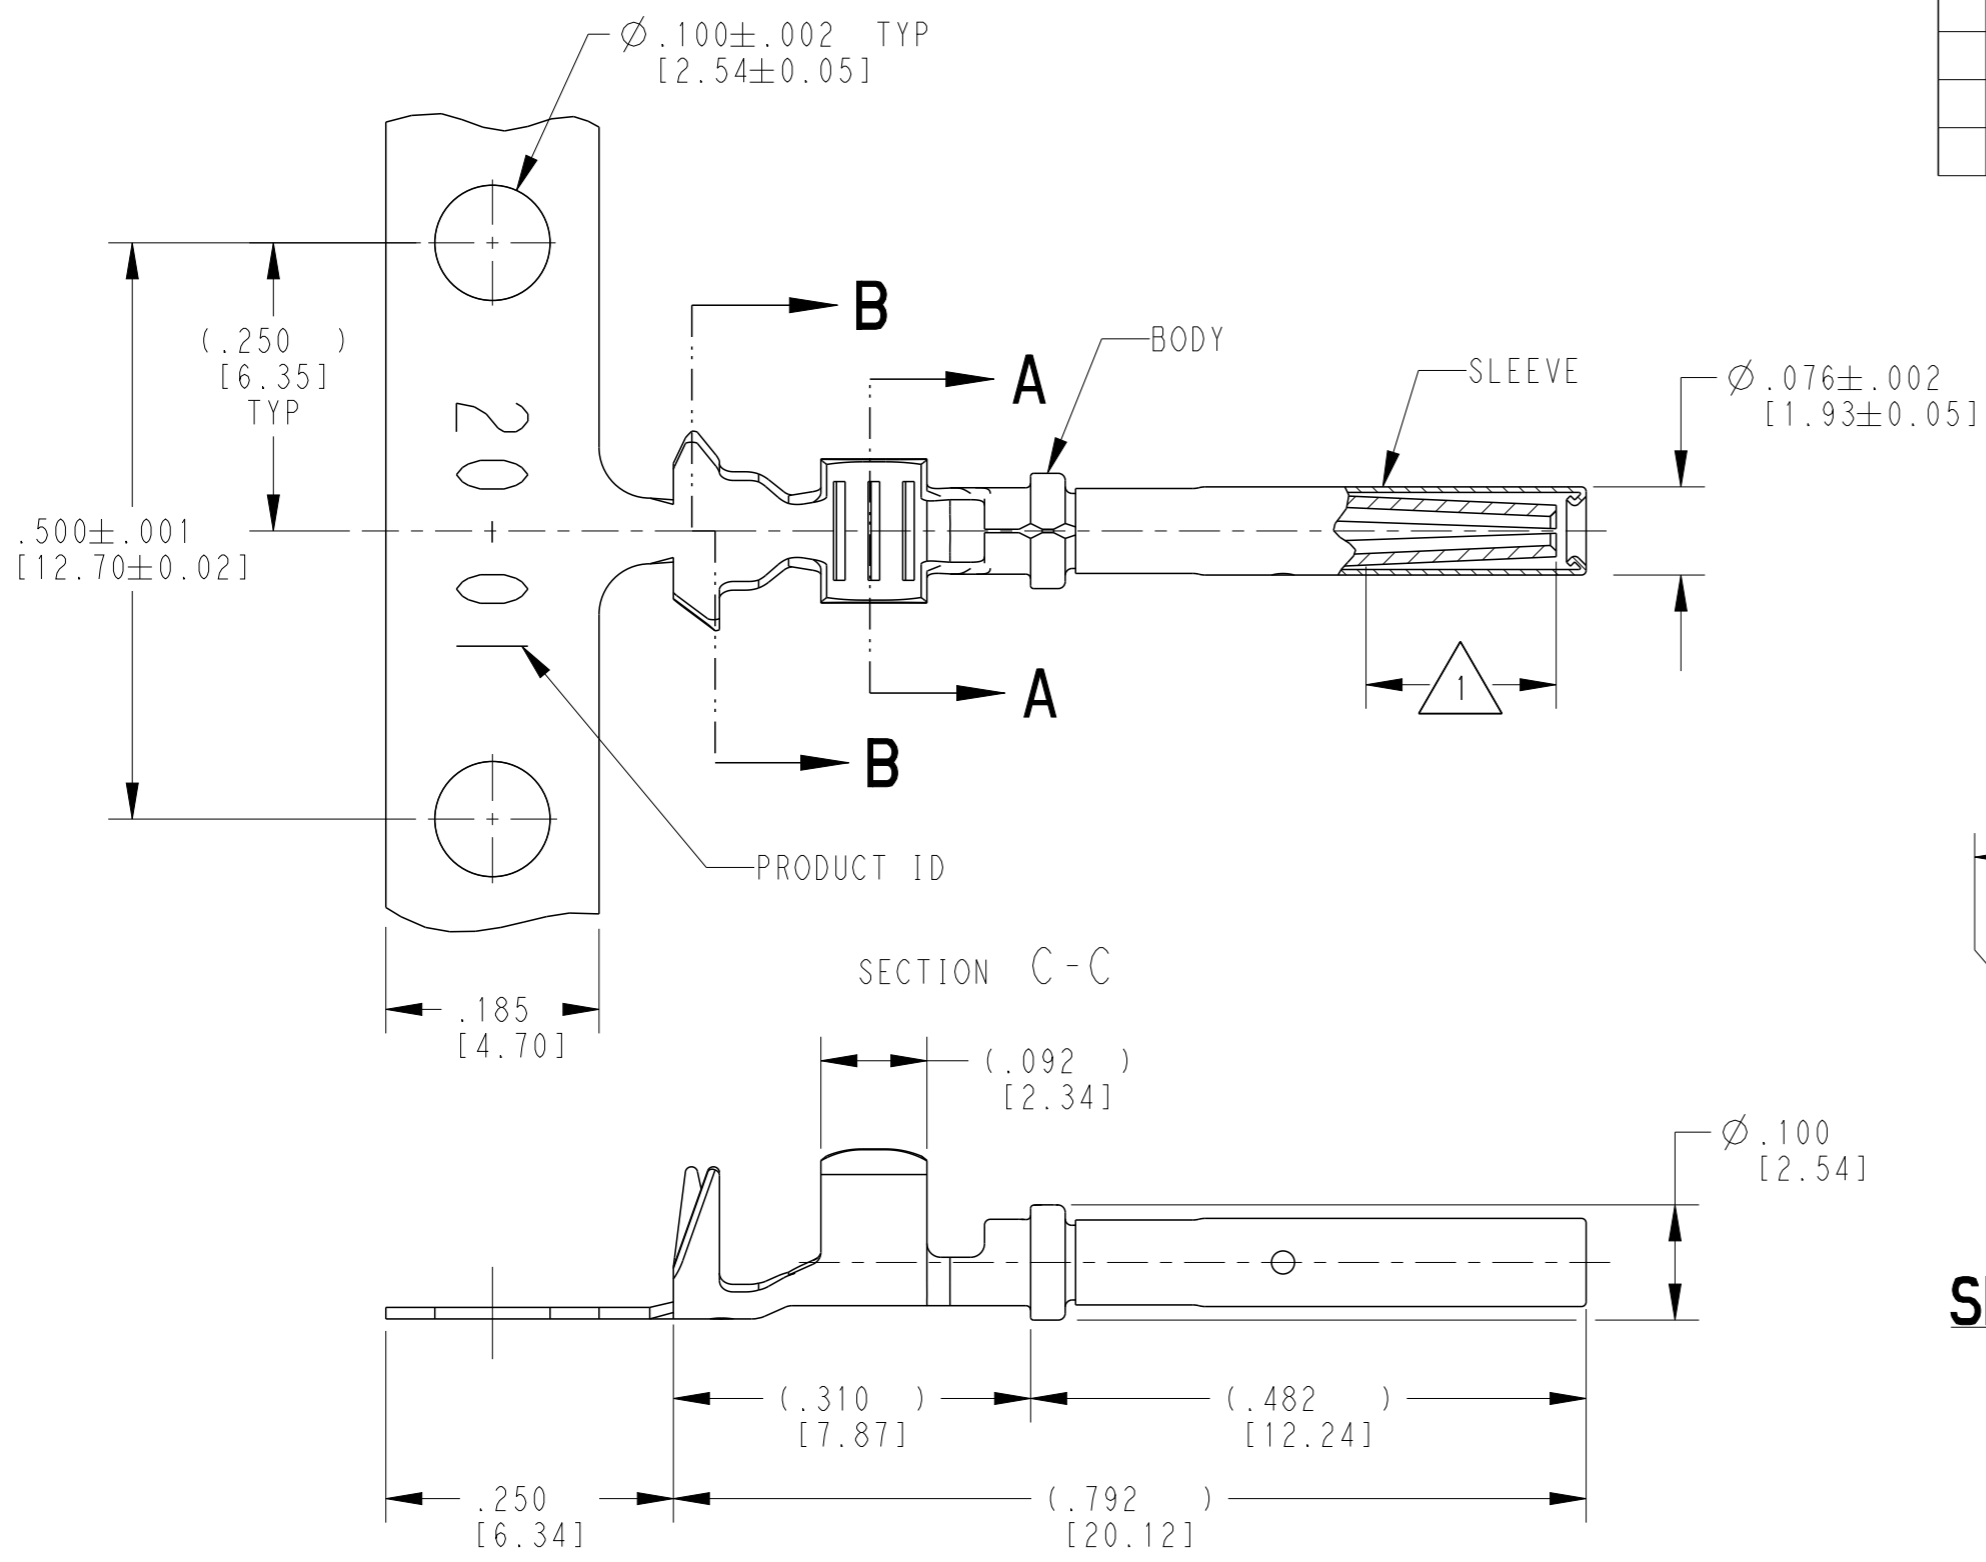

SECTION A-A
WIRE BARREL

SECTION B-B
INSULATION BARREL

3 MATERIAL:
 BODY: .010 [0.25] THICK COPPER ALLOY
 SLEEVE: STAINLESS STEEL

2. WIRE RANGE: 22 AWG TO 16 AWG [0.35-1.5 mm²]
 INSULATION RANGE: $\varnothing .075$ -.125 [\varnothing 1.91-3.18]

1 APPLIES ONLY TO SELECTIVE GOLD 1062-20-0144.
 INDICATED DIMENSION SHOWS GOLD PLATED AREA.

NOTES: UNLESS OTHERWISE SPECIFIED

THIS DRAWING IS A CONTROLLED DOCUMENT.

DIMENSIONS: INCHES [mm]	TOLERANCES UNLESS OTHERWISE SPECIFIED:
	0 PLC ±
	1 PLC ±
	2 PLC ±
	3 PLC ±.025 [0.64]
	4 PLC ±
	ANGLES ±
MATERIAL	FINISH
3	SEE TABLE

DWN	J. APOSTOL	01DEC2009
CHK	D. MEYER	02DEC2009
APVD	R. REED	02DEC2009
PRODUCT SPEC	0425-015-0000	
APPLICATION SPEC	114-151003	
WEIGHT	0.21 g	
CUSTOMER DRAWING		

TE INTERNAL PN	DEUTSCH PN	PLATING
1062-20-0122	1062-20-0122	NICKEL
1062-20-0144	1062-20-0144	SELECTIVE GOLD
1062-20-0177	1062-20-0177	TIN

NAME STAMPED CONTACT SOCKET SIZE 20			
SIZE	CAGE CODE	DRAWING NO	RESTRICTED TO
A3	4AFU8	1062-20-01XX	-
SCALE		SHEET	REV
6:1		1 OF 1	F

X-ON Electronics

Largest Supplier of Electrical and Electronic Components