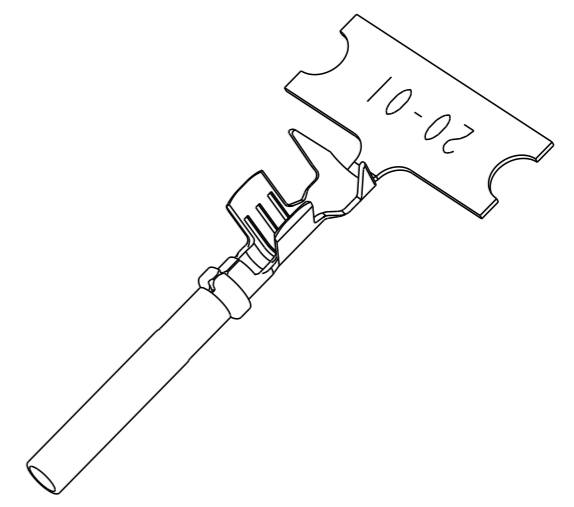

SECTION A-A
WIRE BARREL

SECTION B-B
INSULATION BARREL

3 MATERIAL:
 BODY: .010 [0.25] THICK COPPER ALLOY
 SLEEVE: STAINLESS STEEL

2. WIRE RANGE: 22 AWG TO 16 AWG [0.35-1.5 mm²]
 INSULATION RANGE: Ø.075-.125 [Ø1.91-3.18]

1 APPLIES ONLY TO SELECTIVE GOLD 1062-20-0144.
 INDICATED DIMENSION SHOWS GOLD PLATED AREA.

NOTES: UNLESS OTHERWISE SPECIFIED

THIS DRAWING IS A CONTROLLED DOCUMENT.	
DIMENSIONS: INCHES [mm]	TOLERANCES UNLESS OTHERWISE SPECIFIED:
	0 PLC ±
	1 PLC ±
	2 PLC ±
	3 PLC ±.025 [0.64]
	4 PLC ±
	ANGLES ±
MATERIAL	FINISH
3	SEE TABLE

NAME STAMPED CONTACT SOCKET SIZE 20			
SIZE	CAGE CODE	DRAWING NO	RESTRICTED TO
A3	4AFU8	1062-20-01XX	-
SCALE		SHEET	REV
6:1		1 OF 1	F

X-ON Electronics

Largest Supplier of Electrical and Electronic Components