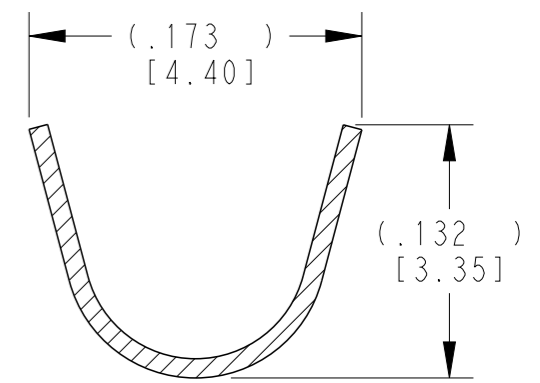

SECTION A-A
WIRE BARREL

SECTION B-B
INSULATION BARREL

3 MATERIAL:
 BODY: .010 [0.25] THICK COPPER ALLOY
 SLEEVE: STAINLESS STEEL

2. WIRE RANGE: 22 AWG TO 16 AWG [0.35-1.5 mm²]
 INSULATION RANGE: Ø.075-.125 [Ø1.91-3.18]

1 APPLIES ONLY TO SELECTIVE GOLD 1062-20-0144.
 INDICATED DIMENSION SHOWS GOLD PLATED AREA.

NOTES: UNLESS OTHERWISE SPECIFIED

THIS DRAWING IS A CONTROLLED DOCUMENT.	
DIMENSIONS: INCHES [mm]	TOLERANCES UNLESS OTHERWISE SPECIFIED:
	0 PLC ±
	1 PLC ±
	2 PLC ±
	3 PLC ±.025 [0.64]
	4 PLC ±
	ANGLES ±
MATERIAL	FINISH
3	SEE TABLE

DWN	J. APOSTOL	01DEC2009
CHK	D. MEYER	02DEC2009
APVD	R. REED	02DEC2009
PRODUCT SPEC	0425-015-0000	
APPLICATION SPEC	114-151003	
WEIGHT	0.21 g	
CUSTOMER DRAWING		

TE INTERNAL PN	DEUTSCH PN	PLATING
1062-20-0122	1062-20-0122	NICKEL
1062-20-0144	1062-20-0144	SELECTIVE GOLD
1062-20-0177	1062-20-0177	TIN

NAME STAMPED CONTACT SOCKET SIZE 20			
SIZE	CAGE CODE	DRAWING NO	RESTRICTED TO
A3	4AFU8	1062-20-01XX	-
SCALE		SHEET	REV
6:1		1 OF 1	F

X-ON Electronics

Largest Supplier of Electrical and Electronic Components