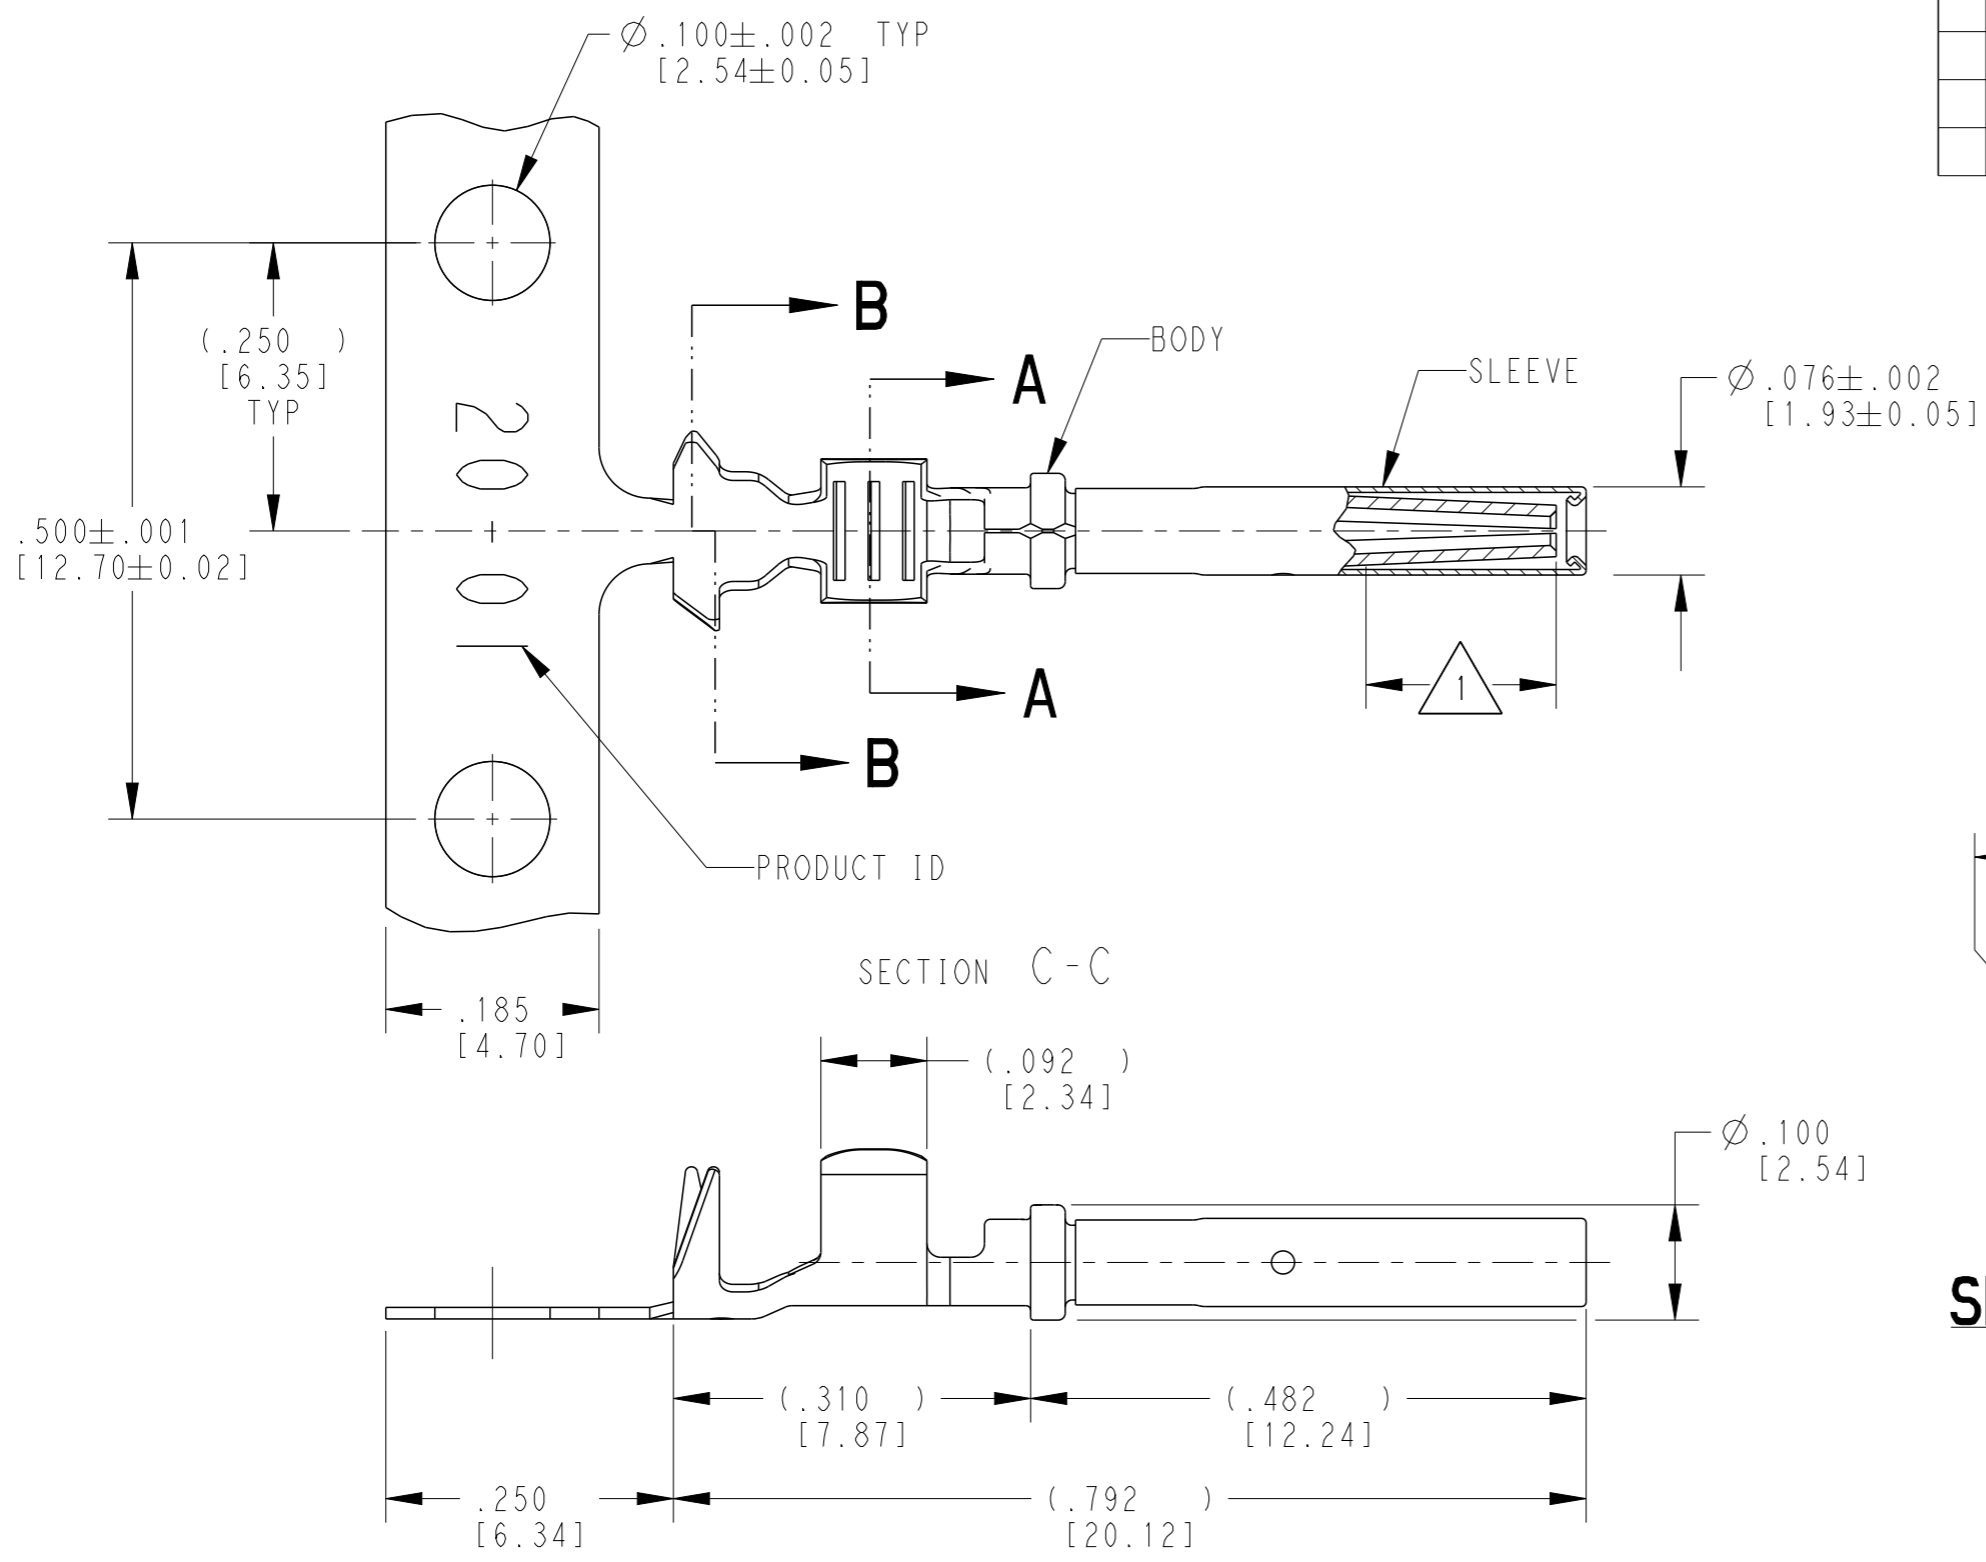

SECTION A-A
WIRE BARREL

SECTION B-B
INSULATION BARREL

3 MATERIAL:
 BODY: .010 [0.25] THICK COPPER ALLOY
 SLEEVE: STAINLESS STEEL

2. WIRE RANGE: 22 AWG TO 16 AWG [0.35-1.5 mm²]
 INSULATION RANGE: Ø.075-.125 [Ø1.91-3.18]

1 APPLIES ONLY TO SELECTIVE GOLD 1062-20-0144.
 INDICATED DIMENSION SHOWS GOLD PLATED AREA.

NOTES: UNLESS OTHERWISE SPECIFIED

THIS DRAWING IS A CONTROLLED DOCUMENT.	
DIMENSIONS: INCHES [mm]	TOLERANCES UNLESS OTHERWISE SPECIFIED:
	0 PLC ±
	1 PLC ±
	2 PLC ±
	3 PLC ±.025 [0.64]
	4 PLC ±
	ANGLES ±
MATERIAL	FINISH
3	SEE TABLE

DWN	J. APOSTOL	01DEC2009
CHK	D. MEYER	02DEC2009
APVD	R. REED	02DEC2009
PRODUCT SPEC	0425-015-0000	
APPLICATION SPEC	114-151003	
WEIGHT	0.21 g	
CUSTOMER DRAWING		

TE INTERNAL PN	DEUTSCH PN	PLATING
1062-20-0122	1062-20-0122	NICKEL
1062-20-0144	1062-20-0144	SELECTIVE GOLD
1062-20-0177	1062-20-0177	TIN

NAME STAMPED CONTACT SOCKET SIZE 20			
SIZE	CAGE CODE	DRAWING NO	RESTRICTED TO
A3	4AFU8	1062-20-01XX	-
SCALE		SHEET	REV
6:1		1 OF 1	F

X-ON Electronics

Largest Supplier of Electrical and Electronic Components