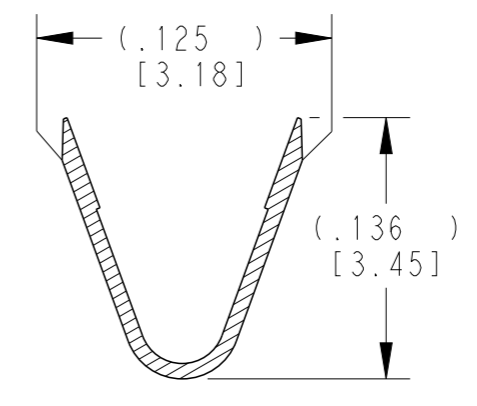

SECTION A-A
WIRE BARREL

SECTION B-B
INSULATION BARREL

3 MATERIAL:
 BODY: .010 [0.25] THICK COPPER ALLOY
 SLEEVE: STAINLESS STEEL

2. WIRE RANGE: 22 AWG TO 16 AWG [0.35-1.5 mm²]
 INSULATION RANGE: Ø.075-.125 [Ø1.91-3.18]

1 APPLIES ONLY TO SELECTIVE GOLD 1062-20-0144.
 INDICATED DIMENSION SHOWS GOLD PLATED AREA.

NOTES: UNLESS OTHERWISE SPECIFIED

THIS DRAWING IS A CONTROLLED DOCUMENT.	
DIMENSIONS: INCHES [mm]	TOLERANCES UNLESS OTHERWISE SPECIFIED:
	0 PLC ±
	1 PLC ±
	2 PLC ±
	3 PLC ±.025 [0.64]
	4 PLC ±
	ANGLES ±
MATERIAL	FINISH
3	SEE TABLE

DWN	J. APOSTOL	01DEC2009
CHK	D. MEYER	02DEC2009
APVD	R. REED	02DEC2009
PRODUCT SPEC	0425-015-0000	
APPLICATION SPEC	114-151003	
WEIGHT	0.21 g	
CUSTOMER DRAWING		

TE INTERNAL PN	DEUTSCH PN	PLATING
1062-20-0122	1062-20-0122	NICKEL
1062-20-0144	1062-20-0144	SELECTIVE GOLD
1062-20-0177	1062-20-0177	TIN

NAME STAMPED CONTACT SOCKET SIZE 20			
SIZE	CAGE CODE	DRAWING NO	RESTRICTED TO
A3	4AFU8	1062-20-01XX	-
SCALE		SHEET	REV
6:1		1 OF 1	F

X-ON Electronics

Largest Supplier of Electrical and Electronic Components