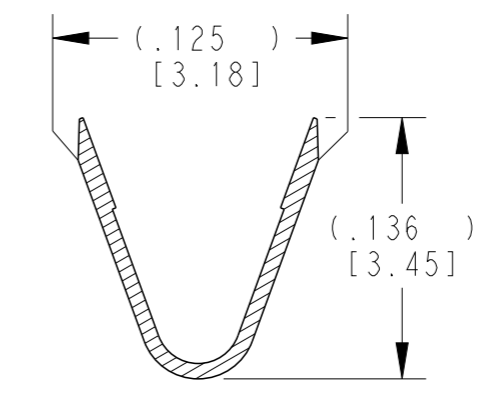

SECTION A-A
WIRE BARREL

SECTION B-B
INSULATION BARREL

3 MATERIAL:
 BODY: .010 [0.25] THICK COPPER ALLOY
 SLEEVE: STAINLESS STEEL

2. WIRE RANGE: 22 AWG TO 16 AWG [0.35-1.5 mm²]
 INSULATION RANGE: Ø.075-.125 [Ø1.91-3.18]

1 APPLIES ONLY TO SELECTIVE GOLD 1062-20-0144.
 INDICATED DIMENSION SHOWS GOLD PLATED AREA.

NOTES: UNLESS OTHERWISE SPECIFIED

THIS DRAWING IS A CONTROLLED DOCUMENT.	
DIMENSIONS: INCHES [mm]	TOLERANCES UNLESS OTHERWISE SPECIFIED:
	0 PLC ±
	1 PLC ±
	2 PLC ±
	3 PLC ±.025 [0.64]
	4 PLC ±
MATERIAL	FINISH SEE TABLE

DWN	J. APOSTOL	01DEC2009
CHK	D. MEYER	02DEC2009
APVD	R. REED	02DEC2009
PRODUCT SPEC	0425-015-0000	
APPLICATION SPEC	114-151003	
WEIGHT	0.21 g	
CUSTOMER DRAWING		

TE INTERNAL PN	DEUTSCH PN	PLATING
1062-20-0122	1062-20-0122	NICKEL
1062-20-0144	1062-20-0144	SELECTIVE GOLD
1062-20-0177	1062-20-0177	TIN

NAME STAMPED CONTACT SOCKET SIZE 20			
SIZE	CAGE CODE	DRAWING NO	RESTRICTED TO
A3	4AFU8	1062-20-01XX	-
SCALE 6:1		SHEET 1 OF 1	REV F

X-ON Electronics

Largest Supplier of Electrical and Electronic Components