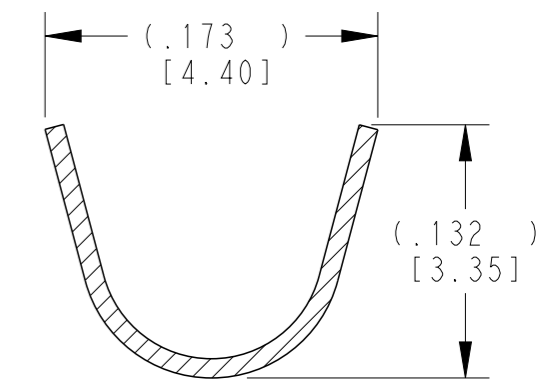

SECTION A-A
WIRE BARREL

SECTION B-B
INSULATION BARREL

3 MATERIAL:
 BODY: .010 [0.25] THICK COPPER ALLOY
 SLEEVE: STAINLESS STEEL

2. WIRE RANGE: 22 AWG TO 16 AWG [0.35-1.5 mm²]
 INSULATION RANGE: Ø.075-.125 [Ø1.91-3.18]

1 APPLIES ONLY TO SELECTIVE GOLD 1062-20-0144.
 INDICATED DIMENSION SHOWS GOLD PLATED AREA.

NOTES: UNLESS OTHERWISE SPECIFIED

THIS DRAWING IS A CONTROLLED DOCUMENT.	
DIMENSIONS: INCHES [mm]	TOLERANCES UNLESS OTHERWISE SPECIFIED:
	0 PLC ±
	1 PLC ±
	2 PLC ±
	3 PLC ±.025 [0.64]
	4 PLC ±
MATERIAL	FINISH SEE TABLE

DWN	J. APOSTOL	01DEC2009
CHK	D. MEYER	02DEC2009
APVD	R. REED	02DEC2009
PRODUCT SPEC	0425-015-0000	
APPLICATION SPEC	114-151003	
WEIGHT	0.21 g	
CUSTOMER DRAWING		

TE INTERNAL PN	DEUTSCH PN	PLATING
1062-20-0122	1062-20-0122	NICKEL
1062-20-0144	1062-20-0144	SELECTIVE GOLD
1062-20-0177	1062-20-0177	TIN

NAME STAMPED CONTACT SOCKET SIZE 20			
SIZE	CAGE CODE	DRAWING NO	RESTRICTED TO
A3	4AFU8	1062-20-01XX	-
SCALE 6:1		SHEET 1 OF 1	REV F

X-ON Electronics

Largest Supplier of Electrical and Electronic Components