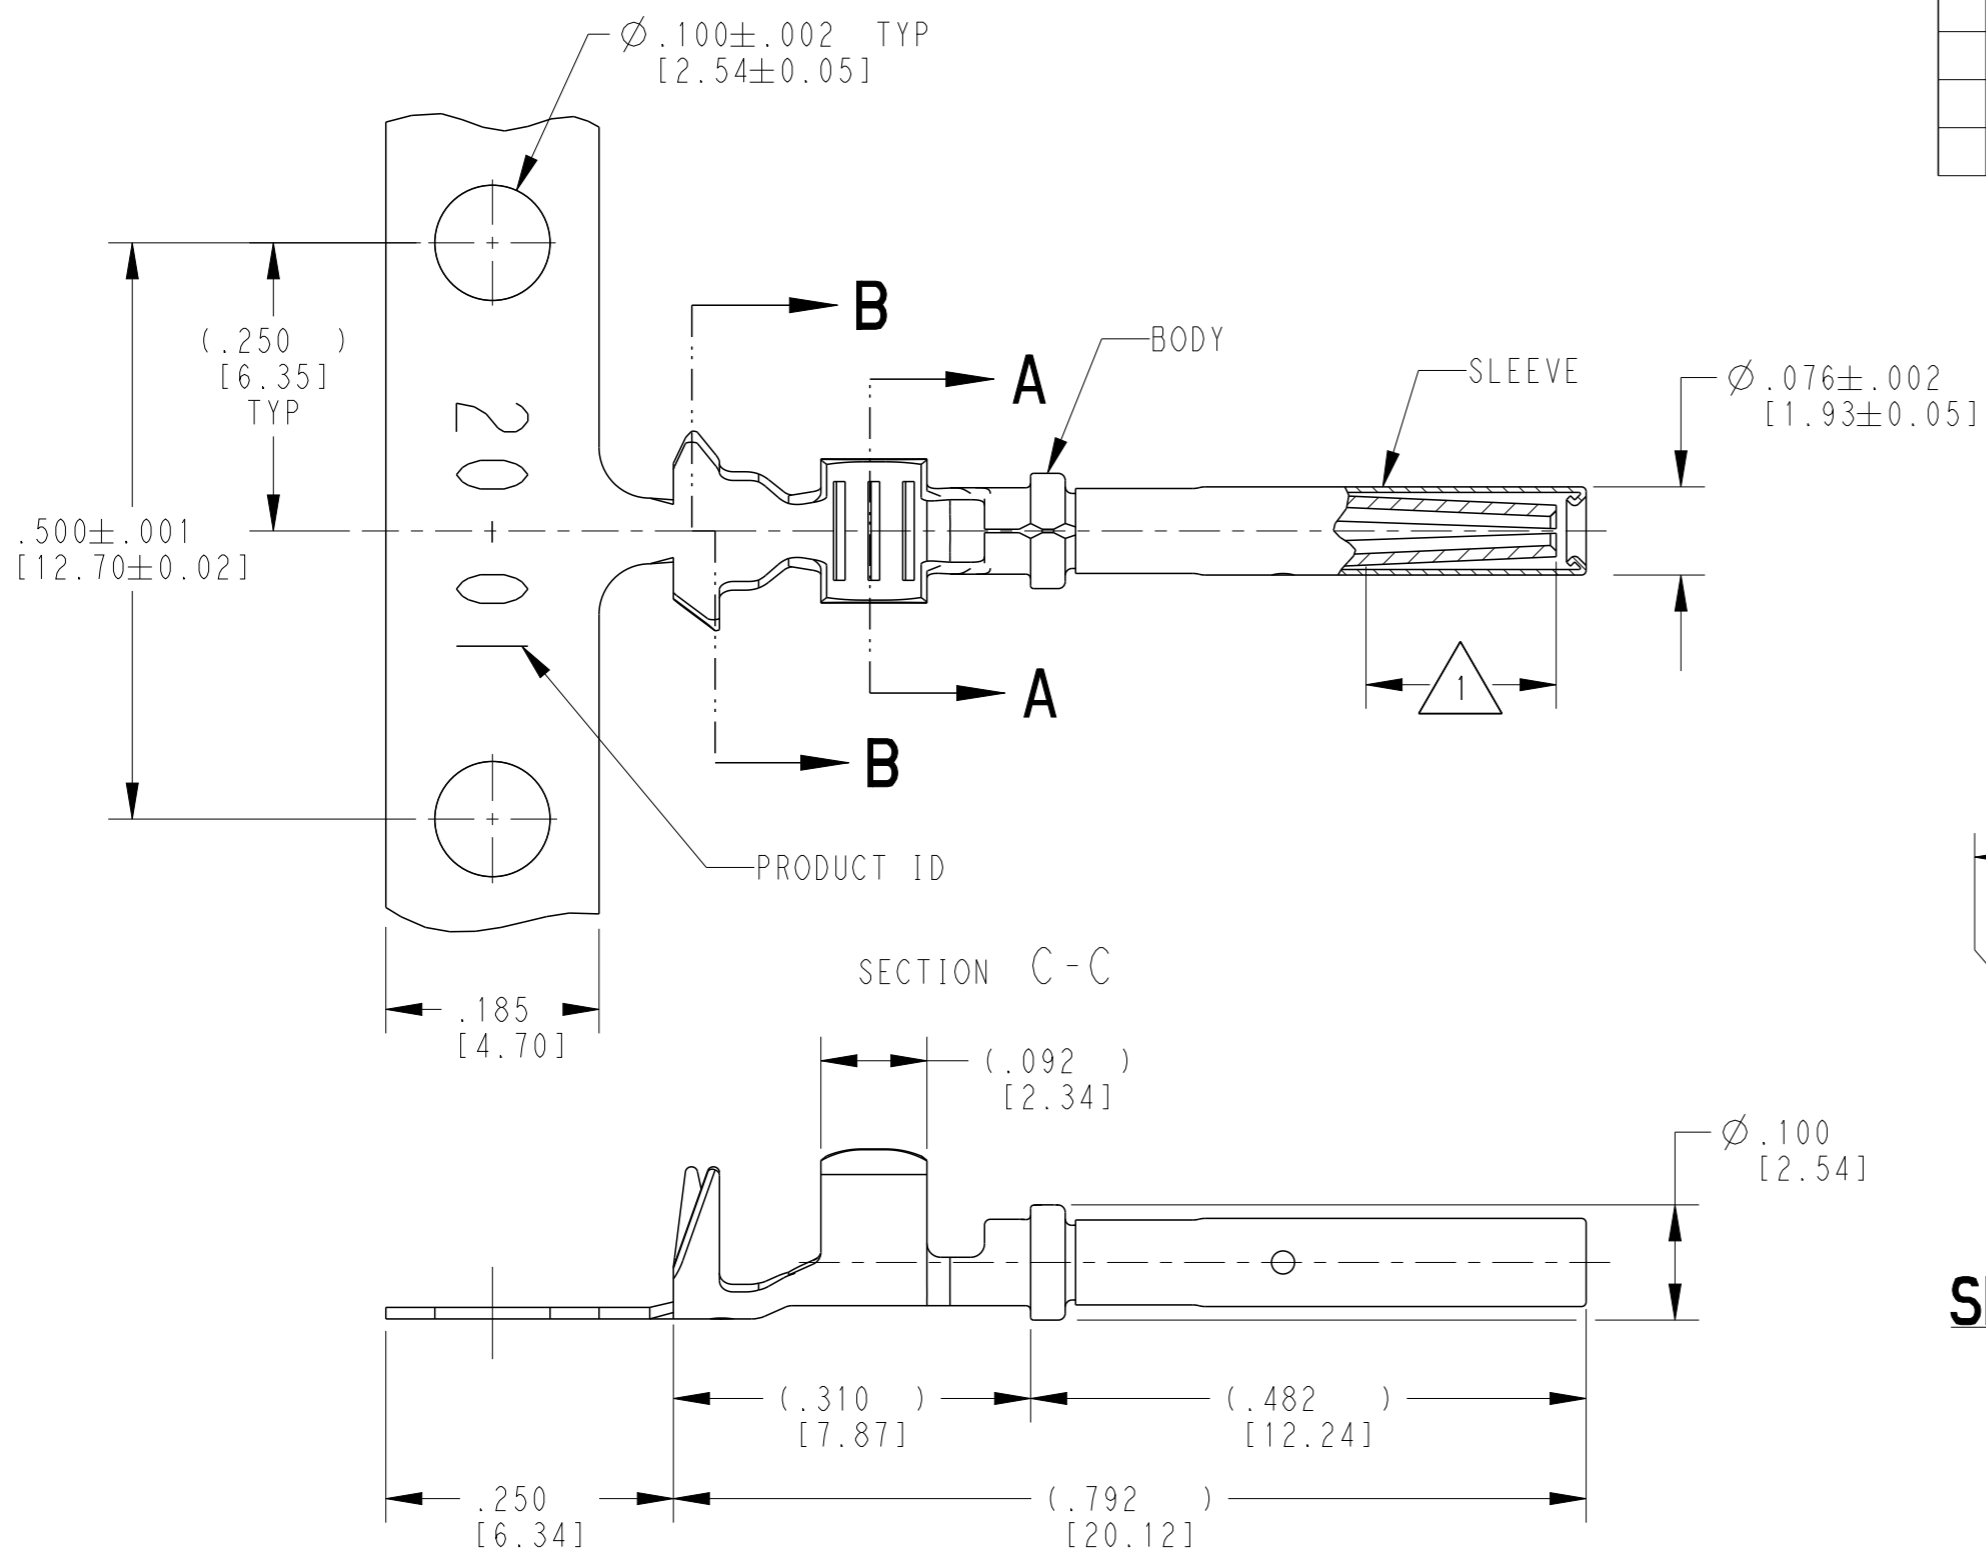

SECTION A-A
WIRE BARREL

SECTION B-B
INSULATION BARREL

3 MATERIAL:
 BODY: .010 [0.25] THICK COPPER ALLOY
 SLEEVE: STAINLESS STEEL

2. WIRE RANGE: 22 AWG TO 16 AWG [0.35-1.5 mm²]
 INSULATION RANGE: Ø.075-.125 [Ø1.91-3.18]

1 APPLIES ONLY TO SELECTIVE GOLD 1062-20-0144.
 INDICATED DIMENSION SHOWS GOLD PLATED AREA.

NOTES: UNLESS OTHERWISE SPECIFIED

THIS DRAWING IS A CONTROLLED DOCUMENT.	
DIMENSIONS: INCHES [mm]	TOLERANCES UNLESS OTHERWISE SPECIFIED:
	0 PLC ±
	1 PLC ±
	2 PLC ±
	3 PLC ±.025 [0.64]
	4 PLC ±
MATERIAL	FINISH SEE TABLE

DWN	J. APOSTOL	01DEC2009
CHK	D. MEYER	02DEC2009
APVD	R. REED	02DEC2009
PRODUCT SPEC	0425-015-0000	
APPLICATION SPEC	114-151003	
WEIGHT	0.21 g	
CUSTOMER DRAWING		

TE INTERNAL PN	DEUTSCH PN	PLATING
1062-20-0122	1062-20-0122	NICKEL
1062-20-0144	1062-20-0144	SELECTIVE GOLD
1062-20-0177	1062-20-0177	TIN

NAME STAMPED CONTACT SOCKET SIZE 20			
SIZE	CAGE CODE	DRAWING NO	RESTRICTED TO
A3	4AFU8	1062-20-01XX	-
SCALE 6:1		SHEET 1 OF 1	REV F

X-ON Electronics

Largest Supplier of Electrical and Electronic Components