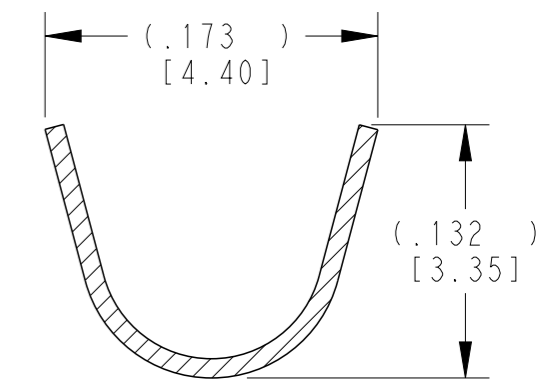

SECTION A-A
WIRE BARREL

SECTION B-B
INSULATION BARREL

3 MATERIAL:
 BODY: .010 [0.25] THICK COPPER ALLOY
 SLEEVE: STAINLESS STEEL

2. WIRE RANGE: 22 AWG TO 16 AWG [0.35-1.5 mm²]
 INSULATION RANGE: Ø.075-.125 [Ø1.91-3.18]

1 APPLIES ONLY TO SELECTIVE GOLD 1062-20-0144.
 INDICATED DIMENSION SHOWS GOLD PLATED AREA.

NOTES: UNLESS OTHERWISE SPECIFIED

THIS DRAWING IS A CONTROLLED DOCUMENT.

DIMENSIONS: INCHES [mm]	TOLERANCES UNLESS OTHERWISE SPECIFIED:
	0 PLC ±
	1 PLC ±
	2 PLC ±
	3 PLC ±.025 [0.64]
	4 PLC ±
	ANGLES ±
MATERIAL	FINISH
3	SEE TABLE

DWN	J. APOSTOL	01DEC2009
CHK	D. MEYER	02DEC2009
APVD	R. REED	02DEC2009
PRODUCT SPEC	0425-015-0000	
APPLICATION SPEC	114-151003	
WEIGHT	0.21 g	
CUSTOMER DRAWING		

TE INTERNAL PN	DEUTSCH PN	PLATING
1062-20-0122	1062-20-0122	NICKEL
1062-20-0144	1062-20-0144	SELECTIVE GOLD
1062-20-0177	1062-20-0177	TIN

NAME STAMPED CONTACT SOCKET SIZE 20			
SIZE	CAGE CODE	DRAWING NO	RESTRICTED TO
A3	4AFU8	1062-20-01XX	-
SCALE 6:1		SHEET 1 OF 1	REV F

X-ON Electronics

Largest Supplier of Electrical and Electronic Components