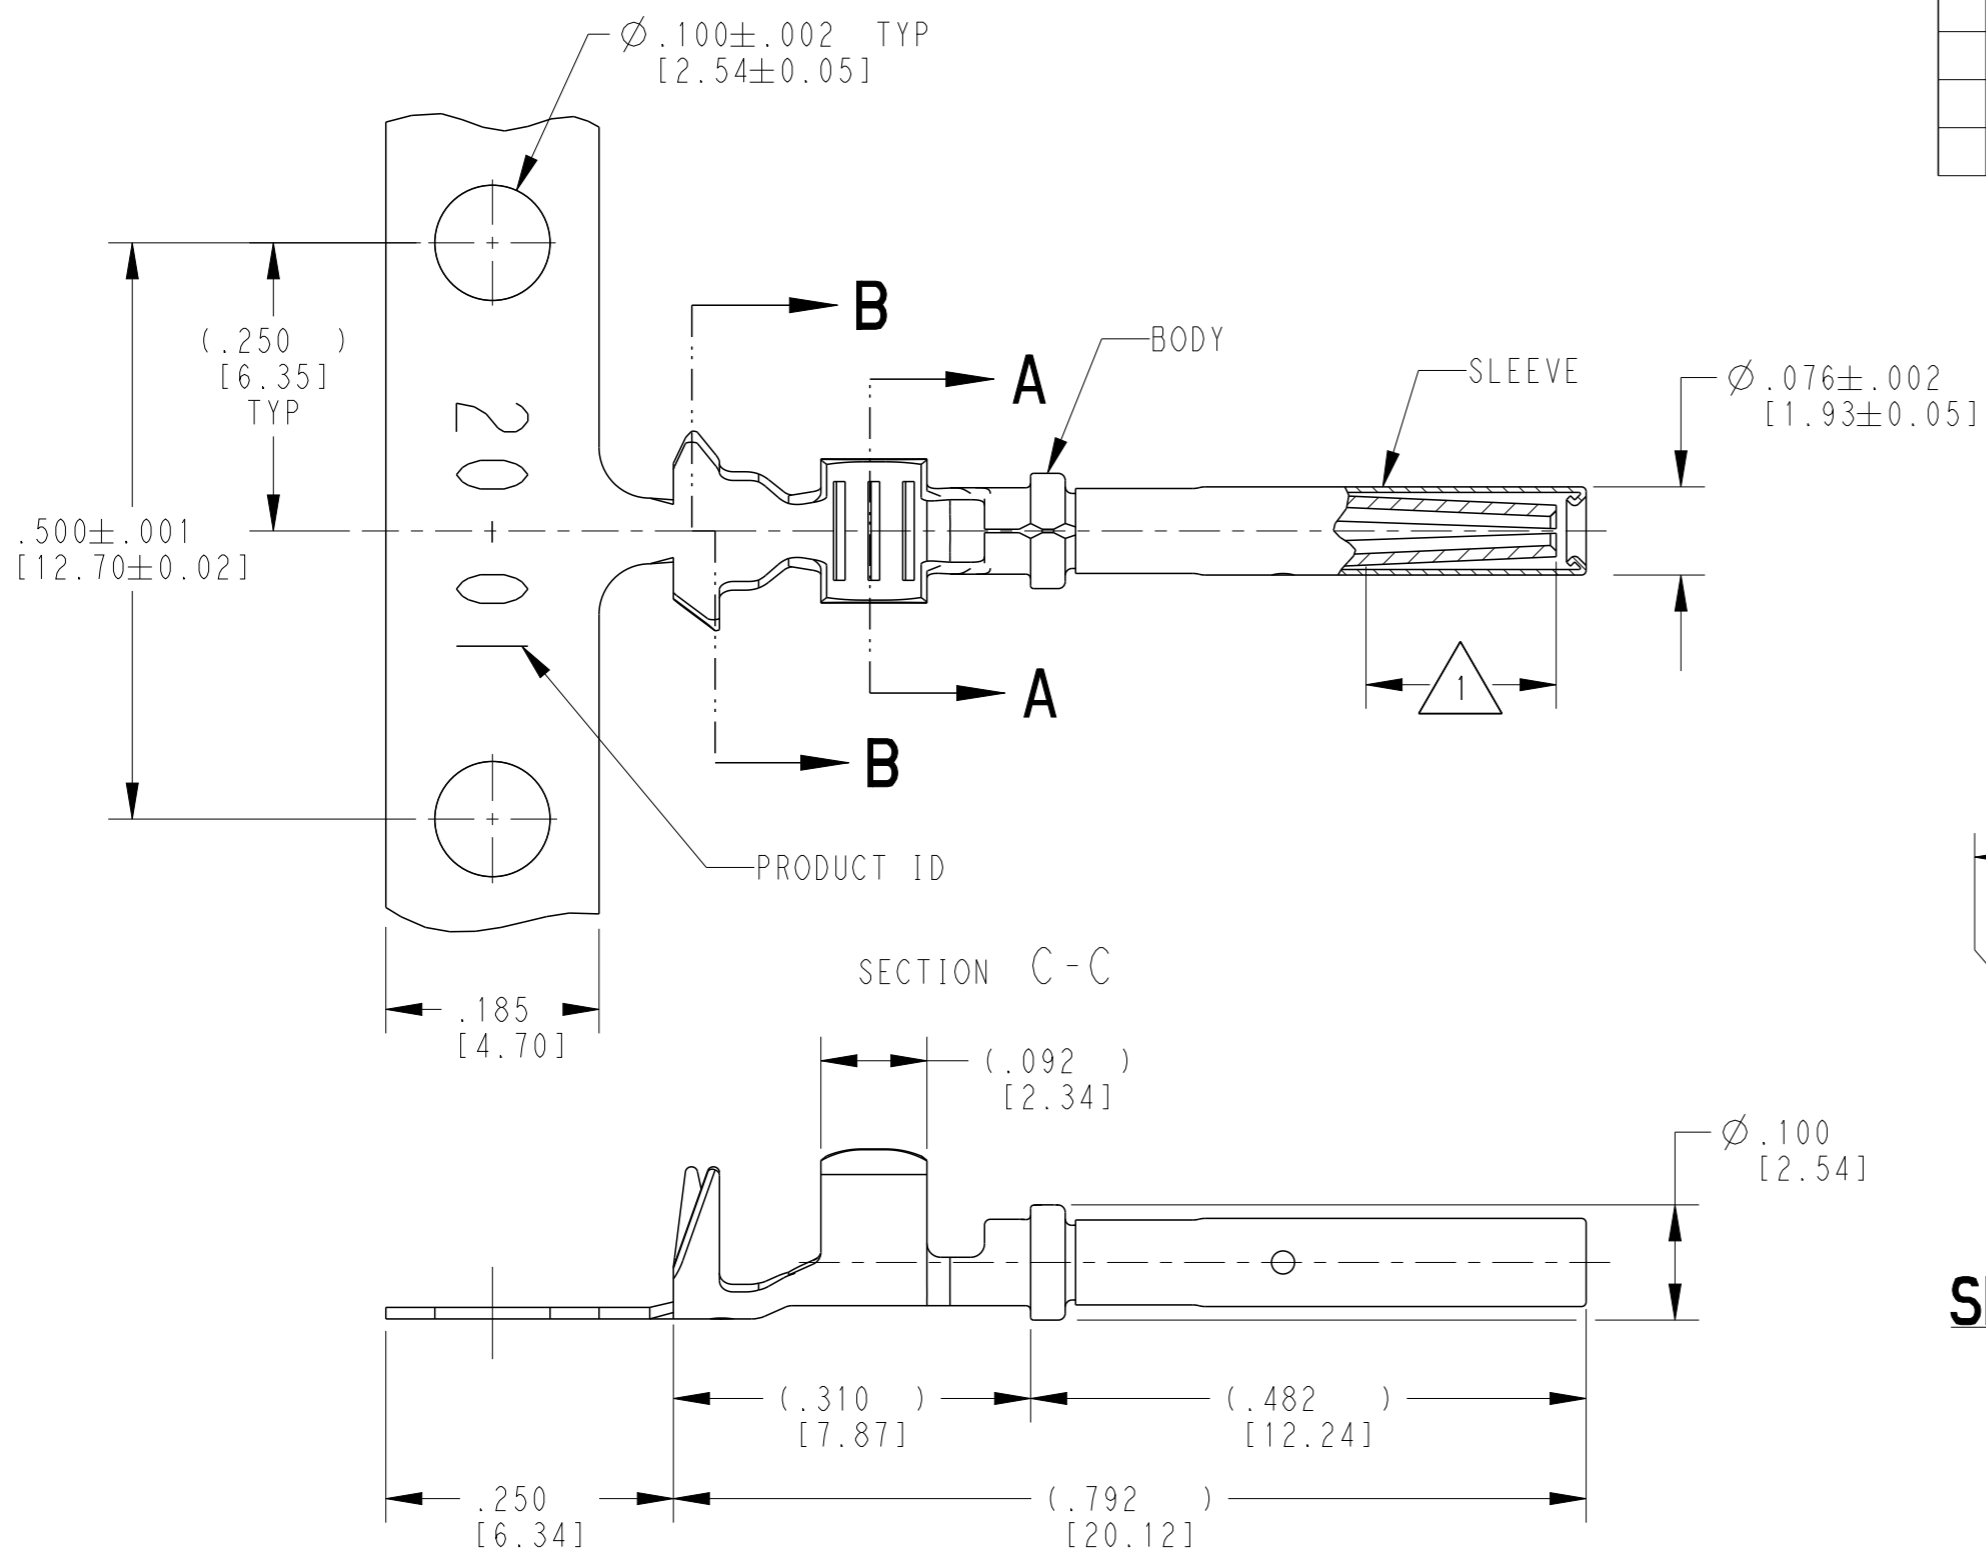

SECTION A-A
WIRE BARREL

SECTION B-B
INSULATION BARREL

3 MATERIAL:
 BODY: .010 [0.25] THICK COPPER ALLOY
 SLEEVE: STAINLESS STEEL

2. WIRE RANGE: 22 AWG TO 16 AWG [0.35-1.5 mm²]
 INSULATION RANGE: Ø.075-.125 [Ø1.91-3.18]

1 APPLIES ONLY TO SELECTIVE GOLD 1062-20-0144.
 INDICATED DIMENSION SHOWS GOLD PLATED AREA.

NOTES: UNLESS OTHERWISE SPECIFIED

THIS DRAWING IS A CONTROLLED DOCUMENT.

DIMENSIONS: INCHES [mm]	TOLERANCES UNLESS OTHERWISE SPECIFIED:
	0 PLC ±
	1 PLC ±
	2 PLC ±
	3 PLC ±.025 [0.64]
	4 PLC ±
	ANGLES ±
MATERIAL	FINISH
3	SEE TABLE

DWN	J. APOSTOL	01DEC2009
CHK	D. MEYER	02DEC2009
APVD	R. REED	02DEC2009
PRODUCT SPEC	0425-015-0000	
APPLICATION SPEC	114-151003	
WEIGHT	0.21 g	
CUSTOMER DRAWING		

TE INTERNAL PN	DEUTSCH PN	PLATING
1062-20-0122	1062-20-0122	NICKEL
1062-20-0144	1062-20-0144	SELECTIVE GOLD
1062-20-0177	1062-20-0177	TIN

NAME STAMPED CONTACT SOCKET SIZE 20			
SIZE	CAGE CODE	DRAWING NO	RESTRICTED TO
A3	4AFU8	1062-20-01XX	-
SCALE 6:1		SHEET 1 OF 1	REV F

X-ON Electronics

Largest Supplier of Electrical and Electronic Components