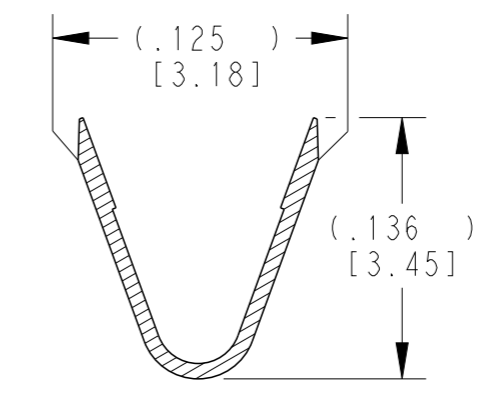

SECTION A-A
WIRE BARREL

SECTION B-B
INSULATION BARREL

3 MATERIAL:
 BODY: .010 [0.25] THICK COPPER ALLOY
 SLEEVE: STAINLESS STEEL

2. WIRE RANGE: 22 AWG TO 16 AWG [0.35-1.5 mm²]
 INSULATION RANGE: Ø.075-.125 [Ø1.91-3.18]

1 APPLIES ONLY TO SELECTIVE GOLD 1062-20-0144.
 INDICATED DIMENSION SHOWS GOLD PLATED AREA.

NOTES: UNLESS OTHERWISE SPECIFIED

THIS DRAWING IS A CONTROLLED DOCUMENT.

DIMENSIONS: INCHES [mm]	TOLERANCES UNLESS OTHERWISE SPECIFIED:
	0 PLC ±
	1 PLC ±
	2 PLC ±
	3 PLC ±.025 [0.64]
	4 PLC ±
	ANGLES ±
MATERIAL	FINISH
3	SEE TABLE

DWN	J. APOSTOL	01DEC2009
CHK	D. MEYER	02DEC2009
APVD	R. REED	02DEC2009
PRODUCT SPEC	0425-015-0000	
APPLICATION SPEC	114-151003	
WEIGHT	0.21 g	
CUSTOMER DRAWING		

TE INTERNAL PN	DEUTSCH PN	PLATING
1062-20-0122	1062-20-0122	NICKEL
1062-20-0144	1062-20-0144	SELECTIVE GOLD
1062-20-0177	1062-20-0177	TIN

NAME STAMPED CONTACT SOCKET SIZE 20			
SIZE	CAGE CODE	DRAWING NO	RESTRICTED TO
A3	4AFU8	1062-20-01XX	-
SCALE 6:1		SHEET 1 OF 1	REV F

X-ON Electronics

Largest Supplier of Electrical and Electronic Components