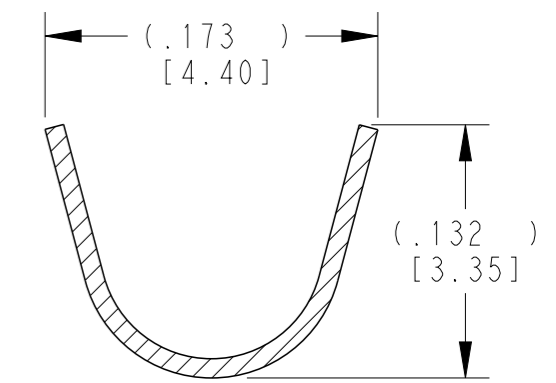

SECTION A-A
WIRE BARREL

SECTION B-B
INSULATION BARREL

3 MATERIAL:
 BODY: .010 [0.25] THICK COPPER ALLOY
 SLEEVE: STAINLESS STEEL

2. WIRE RANGE: 22 AWG TO 16 AWG [0.35-1.5 mm²]
 INSULATION RANGE: Ø.075-.125 [Ø1.91-3.18]

1 APPLIES ONLY TO SELECTIVE GOLD 1062-20-0144.
 INDICATED DIMENSION SHOWS GOLD PLATED AREA.

NOTES: UNLESS OTHERWISE SPECIFIED

THIS DRAWING IS A CONTROLLED DOCUMENT.	
DIMENSIONS: INCHES [mm]	TOLERANCES UNLESS OTHERWISE SPECIFIED:
	0 PLC ±
	1 PLC ±
	2 PLC ±
	3 PLC ±.025 [0.64]
	4 PLC ±
	ANGLES ±
MATERIAL	FINISH
3	SEE TABLE

DWN	J. APOSTOL	01DEC2009
CHK	D. MEYER	02DEC2009
APVD	R. REED	02DEC2009
PRODUCT SPEC	0425-015-0000	
APPLICATION SPEC	114-151003	
WEIGHT	0.21 g	
CUSTOMER DRAWING		

TE INTERNAL PN	DEUTSCH PN	PLATING
1062-20-0122	1062-20-0122	NICKEL
1062-20-0144	1062-20-0144	SELECTIVE GOLD
1062-20-0177	1062-20-0177	TIN

TE Connectivity		NAME	
		STAMPED CONTACT SOCKET SIZE 20	
SIZE	CAGE CODE	DRAWING NO	RESTRICTED TO
A3	4AFU8	1062-20-01XX	-
SCALE		SHEET	REV
6:1		1 OF 1	F

X-ON Electronics

Largest Supplier of Electrical and Electronic Components