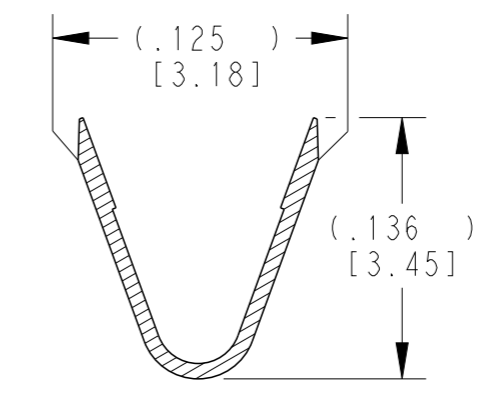

SECTION A-A
WIRE BARREL

SECTION B-B
INSULATION BARREL

3 MATERIAL:
 BODY: .010 [0.25] THICK COPPER ALLOY
 SLEEVE: STAINLESS STEEL

2. WIRE RANGE: 22 AWG TO 16 AWG [0.35-1.5 mm²]
 INSULATION RANGE: Ø.075-.125 [Ø1.91-3.18]

1 APPLIES ONLY TO SELECTIVE GOLD 1062-20-0144.
 INDICATED DIMENSION SHOWS GOLD PLATED AREA.

NOTES: UNLESS OTHERWISE SPECIFIED

THIS DRAWING IS A CONTROLLED DOCUMENT.	
DIMENSIONS: INCHES [mm]	TOLERANCES UNLESS OTHERWISE SPECIFIED:
	0 PLC ±
	1 PLC ±
	2 PLC ±
	3 PLC ±.025 [0.64]
	4 PLC ±
	ANGLES ±
MATERIAL	FINISH
3	SEE TABLE

DWN	J. APOSTOL	01DEC2009
CHK	D. MEYER	02DEC2009
APVD	R. REED	02DEC2009
PRODUCT SPEC	0425-015-0000	
APPLICATION SPEC	114-151003	
WEIGHT	0.21 g	
CUSTOMER DRAWING		

TE INTERNAL PN	DEUTSCH PN	PLATING
1062-20-0122	1062-20-0122	NICKEL
1062-20-0144	1062-20-0144	SELECTIVE GOLD
1062-20-0177	1062-20-0177	TIN

TE Connectivity		NAME	
		STAMPED CONTACT SOCKET SIZE 20	
SIZE	CAGE CODE	DRAWING NO	RESTRICTED TO
A3	4AFU8	1062-20-01XX	-
SCALE		SHEET	REV
6:1		1 OF 1	F

X-ON Electronics

Largest Supplier of Electrical and Electronic Components