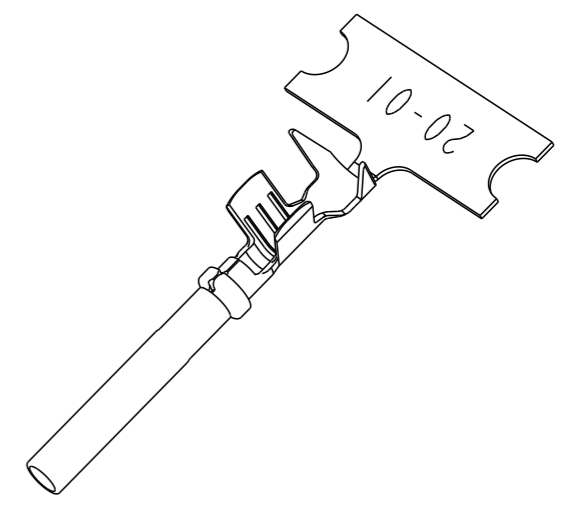

SECTION A-A
WIRE BARREL

SECTION B-B
INSULATION BARREL

3 MATERIAL:
 BODY: .010 [0.25] THICK COPPER ALLOY
 SLEEVE: STAINLESS STEEL

2. WIRE RANGE: 22 AWG TO 16 AWG [0.35-1.5 mm²]
 INSULATION RANGE: Ø.075-.125 [Ø1.91-3.18]

1 APPLIES ONLY TO SELECTIVE GOLD 1062-20-0144.
 INDICATED DIMENSION SHOWS GOLD PLATED AREA.

NOTES: UNLESS OTHERWISE SPECIFIED

THIS DRAWING IS A CONTROLLED DOCUMENT.	
DIMENSIONS: INCHES [mm]	TOLERANCES UNLESS OTHERWISE SPECIFIED:
	0 PLC ±
	1 PLC ±
	2 PLC ±
	3 PLC ±.025 [0.64]
	4 PLC ±
	ANGLES ±
MATERIAL	FINISH
3	SEE TABLE

TE Connectivity		NAME	
		STAMPED CONTACT SOCKET SIZE 20	
SIZE	CAGE CODE	DRAWING NO	RESTRICTED TO
A3	4AFU8	1062-20-01XX	-
SCALE		SHEET	REV
6:1		1 OF 1	F

X-ON Electronics

Largest Supplier of Electrical and Electronic Components