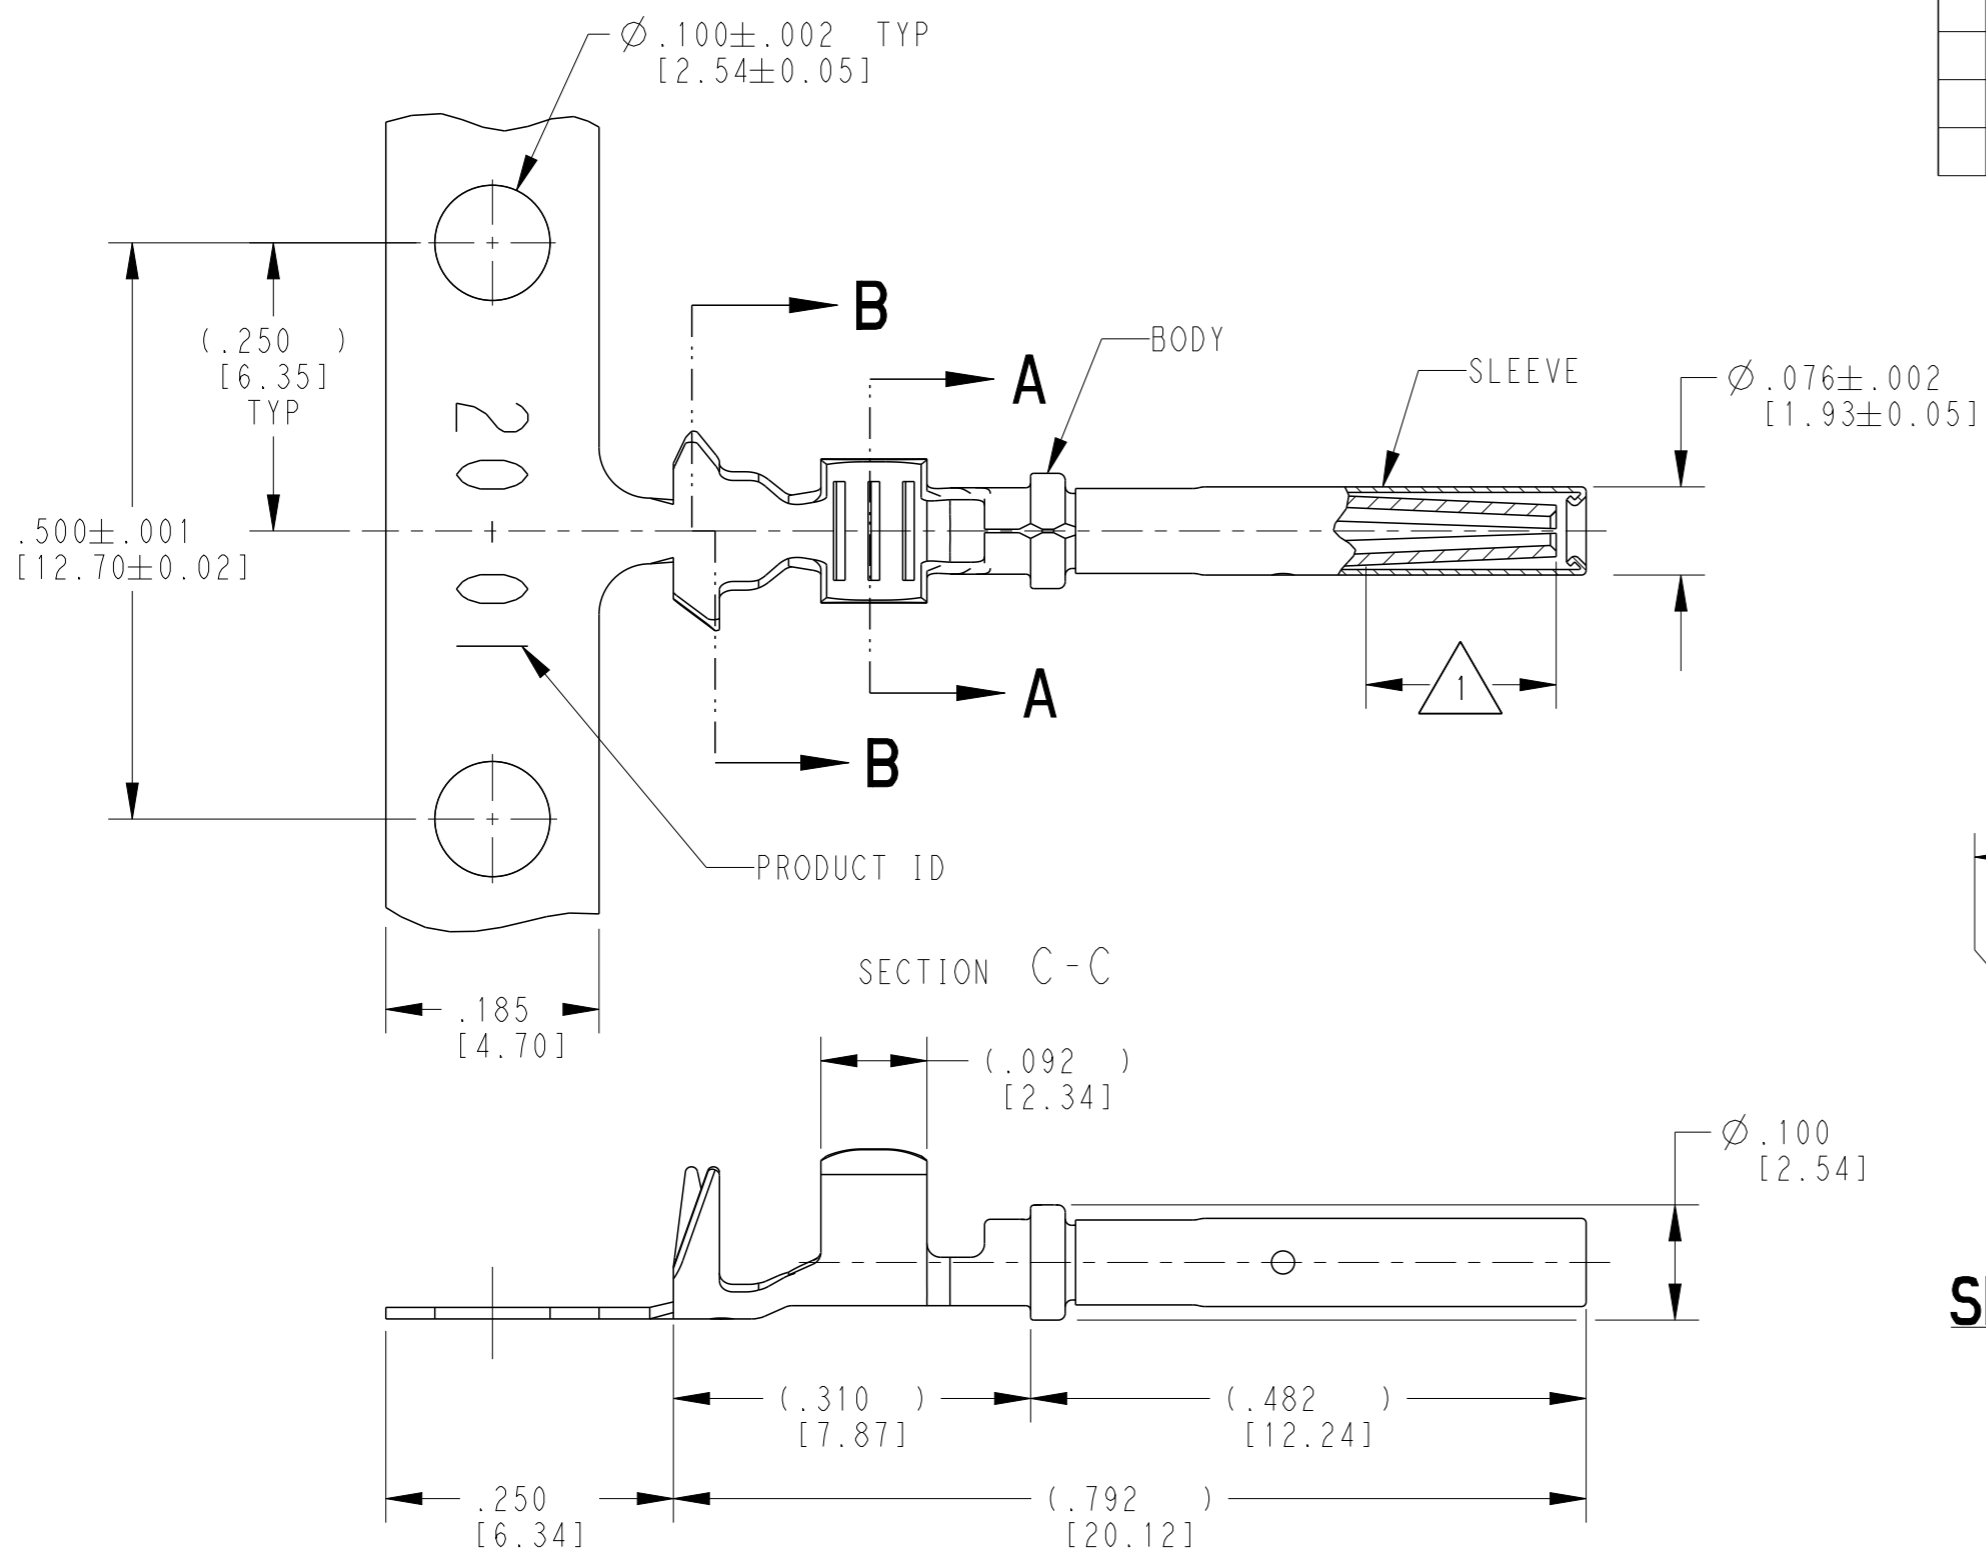

SECTION A-A
WIRE BARREL

SECTION B-B
INSULATION BARREL

3 MATERIAL:
 BODY: .010 [0.25] THICK COPPER ALLOY
 SLEEVE: STAINLESS STEEL

2. WIRE RANGE: 22 AWG TO 16 AWG [0.35-1.5 mm²]
 INSULATION RANGE: Ø.075-.125 [Ø1.91-3.18]

1 APPLIES ONLY TO SELECTIVE GOLD 1062-20-0144.
 INDICATED DIMENSION SHOWS GOLD PLATED AREA.

NOTES: UNLESS OTHERWISE SPECIFIED

THIS DRAWING IS A CONTROLLED DOCUMENT.	
DIMENSIONS: INCHES [mm]	TOLERANCES UNLESS OTHERWISE SPECIFIED:
	0 PLC ±
	1 PLC ±
	2 PLC ±
	3 PLC ±.025 [0.64]
	4 PLC ±
	ANGLES ±
MATERIAL	FINISH
3	SEE TABLE

DWN	J. APOSTOL	01DEC2009
CHK	D. MEYER	02DEC2009
APVD	R. REED	02DEC2009
PRODUCT SPEC	0425-015-0000	
APPLICATION SPEC	114-151003	
WEIGHT	0.21 g	
CUSTOMER DRAWING		

TE INTERNAL PN	DEUTSCH PN	PLATING
1062-20-0122	1062-20-0122	NICKEL
1062-20-0144	1062-20-0144	SELECTIVE GOLD
1062-20-0177	1062-20-0177	TIN

TE Connectivity		NAME	
		STAMPED CONTACT SOCKET SIZE 20	
SIZE	CAGE CODE	DRAWING NO	RESTRICTED TO
A3	4AFU8	1062-20-01XX	-
SCALE		SHEET	REV
6:1		1 OF 1	F

X-ON Electronics

Largest Supplier of Electrical and Electronic Components