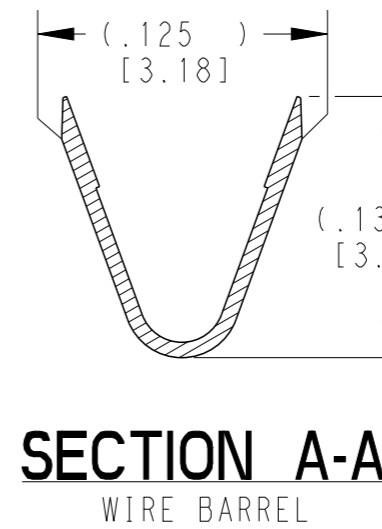

3 MATERIAL:
 BODY: .010 [0.25] THICK COPPER ALLOY
 SLEEVE: STAINLESS STEEL

2. WIRE RANGE: 22 AWG TO 16 AWG [0.35-1.5 mm²]
 INSULATION RANGE: $\varnothing .051$ -.085 [$\varnothing 1.30$ -2.16]

1 APPLIES ONLY TO SELECTIVE GOLD 1062-20-0244.
 INDICATED DIMENSION SHOWS GOLD PLATED AREA.

NOTES: UNLESS OTHERWISE SPECIFIED

THIS DRAWING IS A CONTROLLED DOCUMENT.		DWN J. APOSTOL 02DEC2009
DIMENSIONS: INCHES [mm]		CHK D. MEYER 02DEC2009
TOLERANCES UNLESS OTHERWISE SPECIFIED:		APVD R. REED 03DEC2009
0 PLC ±	1 PLC ±	PRODUCT SPEC 0425-015-0000
2 PLC ±	3 PLC ±.025 [0.64]	APPLICATION SPEC 114-151003
4 PLC ±	ANGLES ±	WEIGHT 0.21 g
MATERIAL 3	FINISH	CUSTOMER DRAWING
	SEE TABLE	SCALE 6:1 SHEET 1 OF 1 REV F

TE INTERNAL PN	DEUTSCH PN	PLATING
1062-20-0222	1062-20-0222	NICKEL
1062-20-0244	1062-20-0244	SELECTIVE GOLD
1062-20-0277	1062-20-0277	TIN

NAME STAMPED CONTACT SOCKET SIZE 20			
SIZE A3	CAGE CODE 4AFU8	DRAWING NO C=1062-20-02XX	RESTRICTED TO -
CUSTOMER DRAWING		SCALE 6:1	SHEET 1 OF 1 REV F