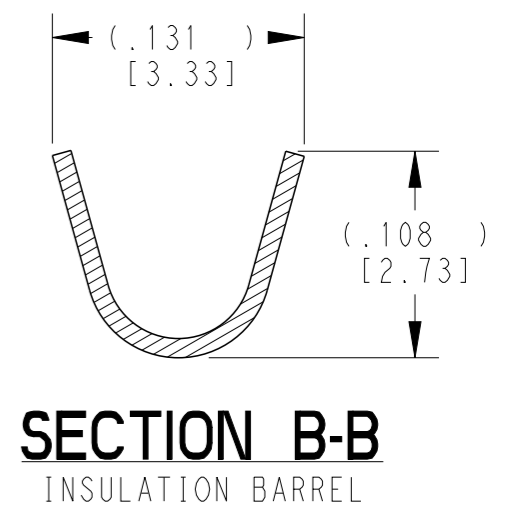

3 MATERIAL:
 BODY: .010 [0.25] THICK COPPER ALLOY
 SLEEVE: STAINLESS STEEL

2. WIRE RANGE: 22 AWG TO 16 AWG [0.35-1.5 mm²]
 INSULATION RANGE: $\varnothing .051$ -.085 [$\varnothing 1.30$ -2.16]

1 APPLIES ONLY TO SELECTIVE GOLD 1062-20-0244.
 INDICATED DIMENSION SHOWS GOLD PLATED AREA.

TE INTERNAL PN	DEUTSCH PN	PLATING
1062-20-0222	1062-20-0222	NICKEL
1062-20-0244	1062-20-0244	SELECTIVE GOLD
1062-20-0277	1062-20-0277	TIN

NAME STAMPED CONTACT SOCKET SIZE 20			
SIZE A3	CAGE CODE 4AFU8	DRAWING NO C=1062-20-02XX	RESTRICTED TO -
CUSTOMER DRAWING		SCALE 6:1	SHEET 1 OF 1 REV F