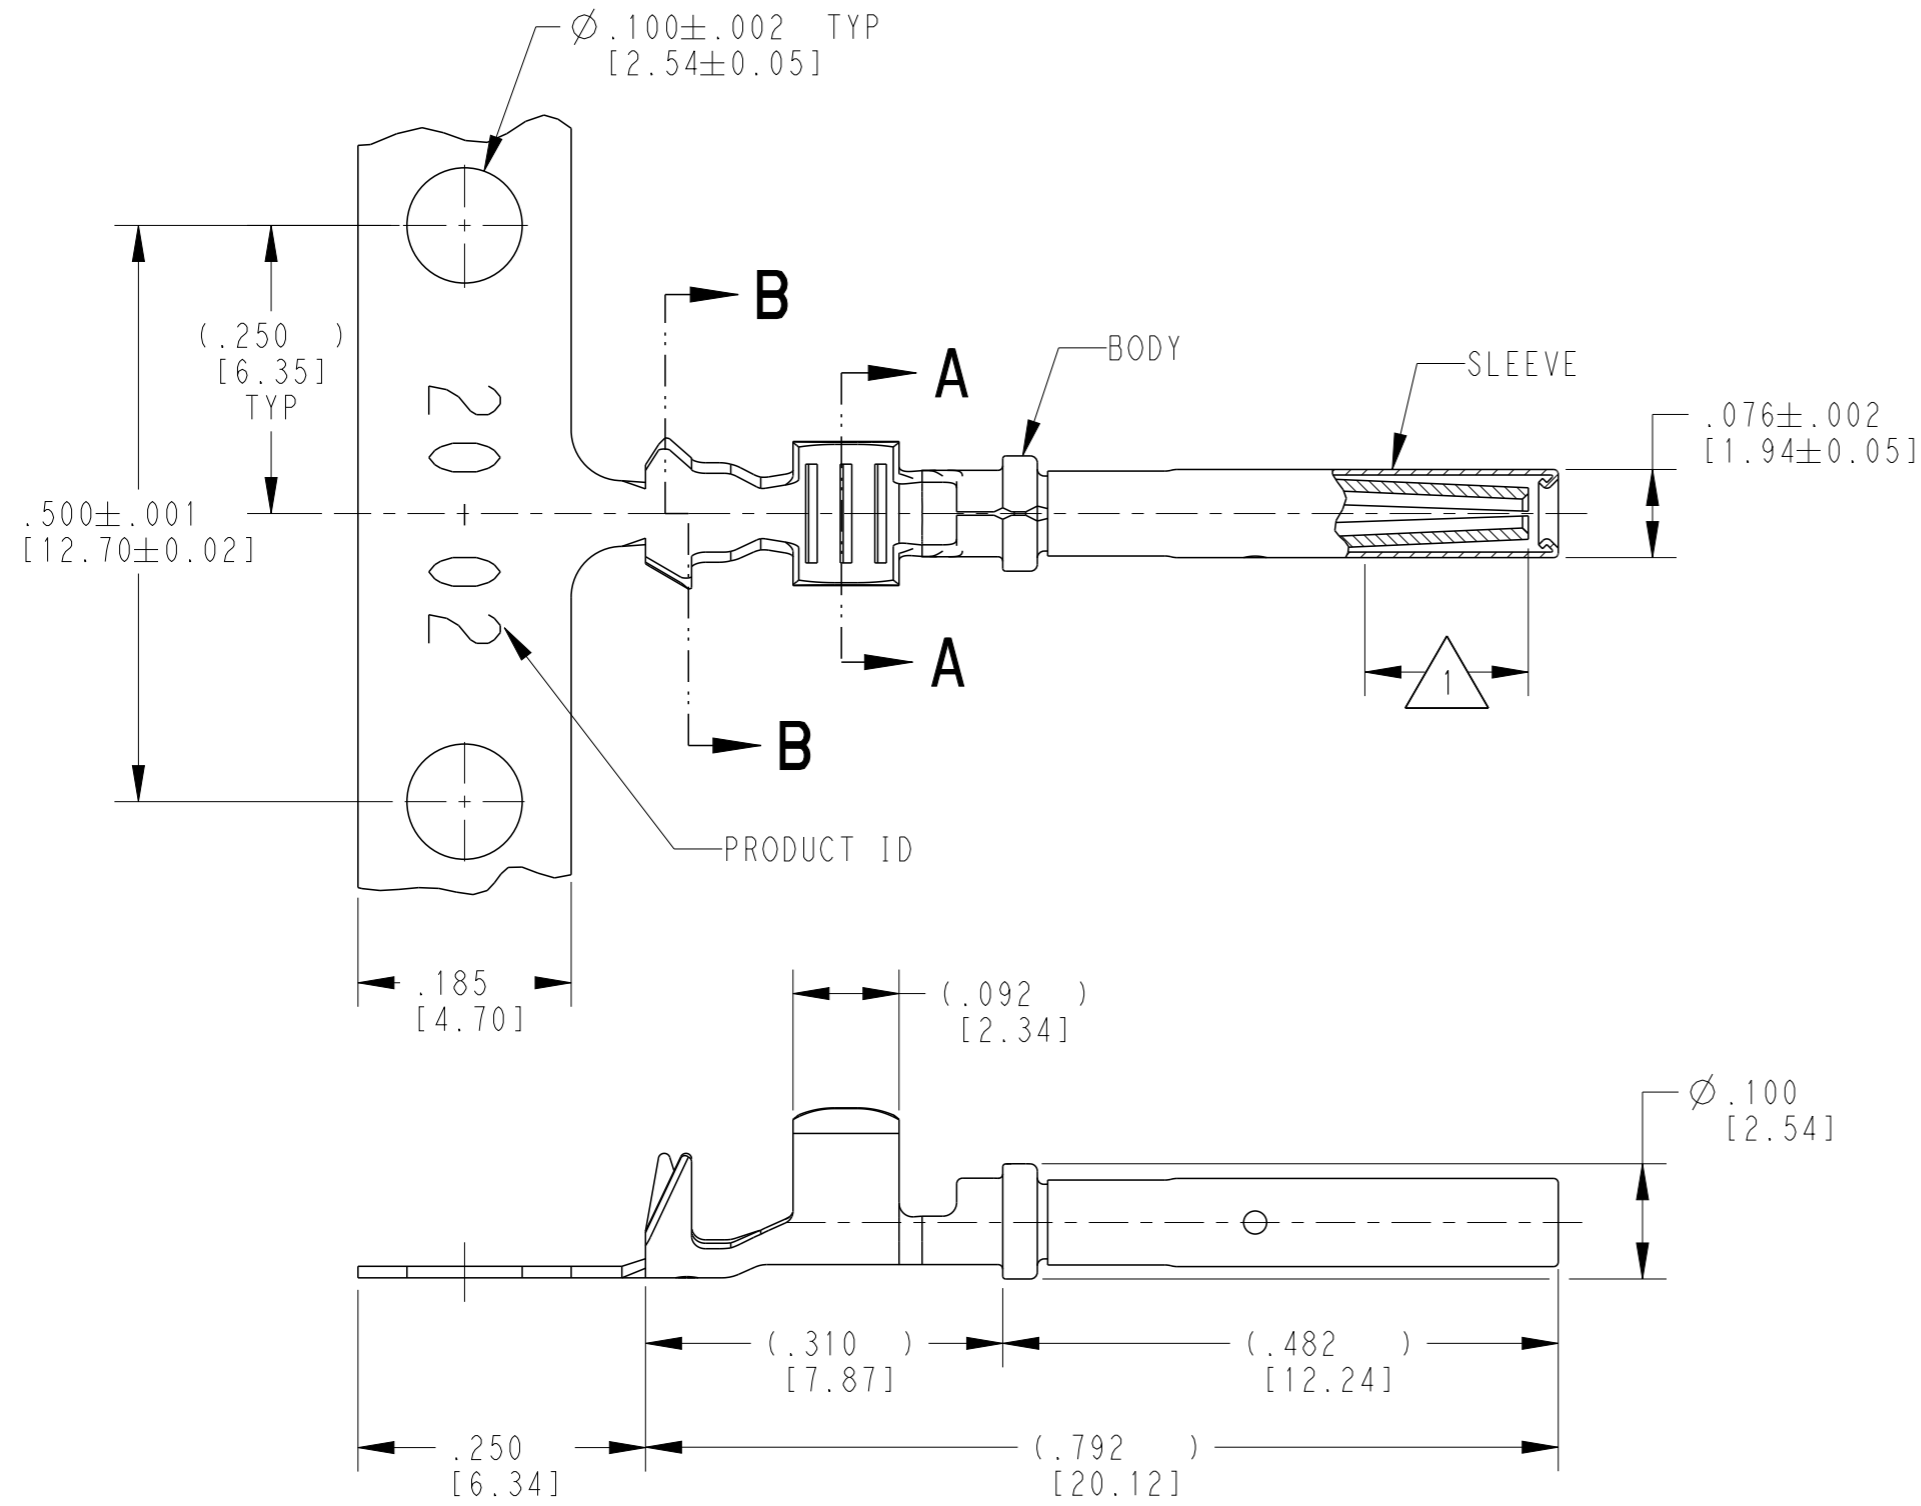

3 MATERIAL:
 BODY: .010 [0.25] THICK COPPER ALLOY
 SLEEVE: STAINLESS STEEL

2. WIRE RANGE: 22 AWG TO 16 AWG [0.35-1.5 mm²]
 INSULATION RANGE: $\varnothing .051$ -.085 [$\varnothing 1.30$ -2.16]

1 APPLIES ONLY TO SELECTIVE GOLD 1062-20-0244.
 INDICATED DIMENSION SHOWS GOLD PLATED AREA.

NOTES: UNLESS OTHERWISE SPECIFIED

THIS DRAWING IS A CONTROLLED DOCUMENT.		DWN J. APOSTOL 02DEC2009
DIMENSIONS: INCHES [mm]		CHK D. MEYER 02DEC2009
TOLERANCES UNLESS OTHERWISE SPECIFIED:		APVD R. REED 03DEC2009
0 PLC ±	1 PLC ±	PRODUCT SPEC 0425-015-0000
2 PLC ±	3 PLC ±.025 [0.64]	APPLICATION SPEC 114-151003
4 PLC ±	ANGLES ±	WEIGHT 0.21 g
MATERIAL 3	FINISH	CUSTOMER DRAWING
	SEE TABLE	SCALE 6:1 SHEET 1 OF 1 REV F

TE INTERNAL PN	DEUTSCH PN	PLATING
1062-20-0222	1062-20-0222	NICKEL
1062-20-0244	1062-20-0244	SELECTIVE GOLD
1062-20-0277	1062-20-0277	TIN

NAME STAMPED CONTACT SOCKET SIZE 20			
SIZE A3	CAGE CODE 4AFU8	DRAWING NO C=1062-20-02XX	RESTRICTED TO -
CUSTOMER DRAWING		SCALE 6:1	SHEET 1 OF 1 REV F