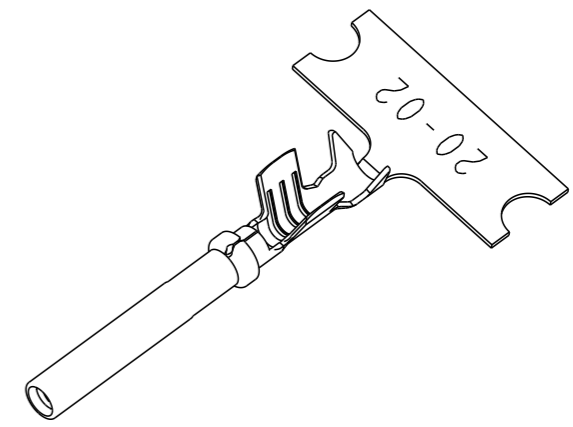

SECTION A-A
WIRE BARREL

SECTION B-B
INSULATION BARREL

3 MATERIAL:
 BODY: .010 [0.25] THICK COPPER ALLOY
 SLEEVE: STAINLESS STEEL

2. WIRE RANGE: 22 AWG TO 16 AWG [0.35-1.5 mm²]
 INSULATION RANGE: $\varnothing .051$ -.085 [\varnothing 1.30-2.16]

1 APPLIES ONLY TO SELECTIVE GOLD 1062-20-0244.
 INDICATED DIMENSION SHOWS GOLD PLATED AREA.

NOTES: UNLESS OTHERWISE SPECIFIED

THIS DRAWING IS A CONTROLLED DOCUMENT.		DWN J. APOSTOL 02DEC2009
DIMENSIONS: INCHES [mm]		CHK D. MEYER 02DEC2009
TOLERANCES UNLESS OTHERWISE SPECIFIED:		APVD R. REED 03DEC2009
0 PLC ±	1 PLC ±	PRODUCT SPEC 0425-015-0000
2 PLC ±	3 PLC ±.025 [0.64]	APPLICATION SPEC 114-151003
4 PLC ±	ANGLES ±	WEIGHT 0.21 g
MATERIAL 3	FINISH	CUSTOMER DRAWING
SEE TABLE		SCALE 6:1

TE INTERNAL PN	DEUTSCH PN	PLATING
1062-20-0222	1062-20-0222	NICKEL
1062-20-0244	1062-20-0244	SELECTIVE GOLD
1062-20-0277	1062-20-0277	TIN
STE TE Connectivity		
NAME STAMPED CONTACT SOCKET SIZE 20		
SIZE A3	CAGE CODE 4AFU8	DRAWING NO. C=1062-20-02XX
RESTRICTED TO -		REV F