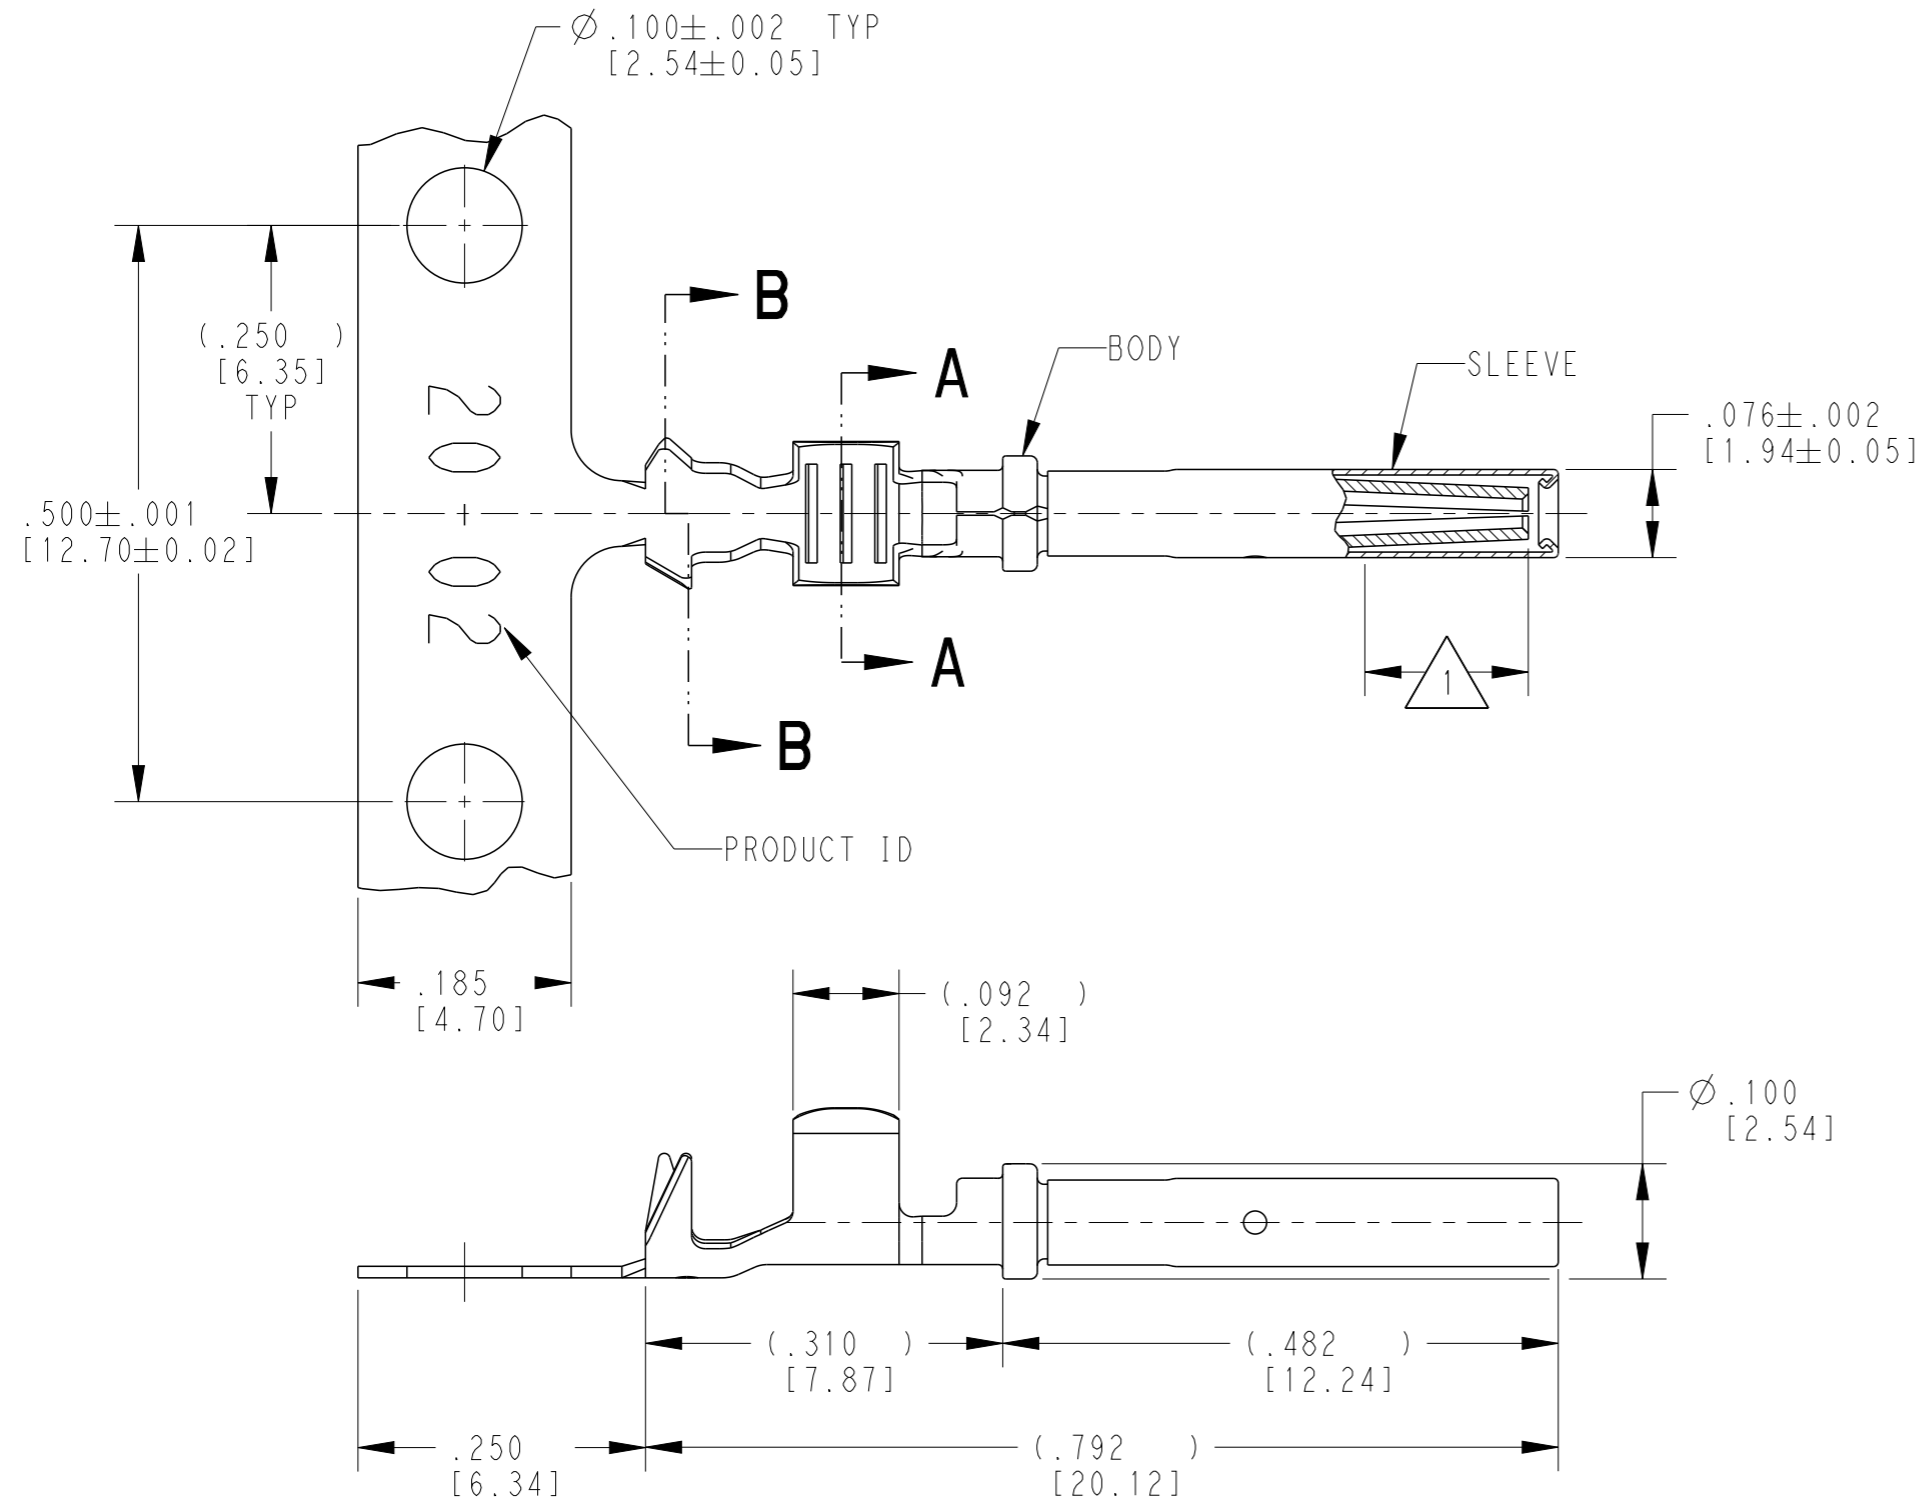

SECTION A-A
WIRE BARREL

SECTION B-B
INSULATION BARREL

3 MATERIAL:
 BODY: .010 [0.25] THICK COPPER ALLOY
 SLEEVE: STAINLESS STEEL

2. WIRE RANGE: 22 AWG TO 16 AWG [0.35-1.5 mm²]
 INSULATION RANGE: $\varnothing .051$ -.085 [\varnothing 1.30-2.16]

1 APPLIES ONLY TO SELECTIVE GOLD 1062-20-0244.
 INDICATED DIMENSION SHOWS GOLD PLATED AREA.

NOTES: UNLESS OTHERWISE SPECIFIED

THIS DRAWING IS A CONTROLLED DOCUMENT.		DWN J. APOSTOL 02DEC2009
DIMENSIONS: INCHES [mm]		CHK D. MEYER 02DEC2009
TOLERANCES UNLESS OTHERWISE SPECIFIED:		APVD R. REED 03DEC2009
0 PLC ±	1 PLC ±	PRODUCT SPEC 0425-015-0000
2 PLC ±	3 PLC ±.025 [0.64]	APPLICATION SPEC 114-151003
4 PLC ±	ANGLES ±	WEIGHT 0.21 g
MATERIAL 3	FINISH	CUSTOMER DRAWING
SEE TABLE		SCALE 6:1

TE INTERNAL PN	DEUTSCH PN	PLATING
1062-20-0222	1062-20-0222	NICKEL
1062-20-0244	1062-20-0244	SELECTIVE GOLD
1062-20-0277	1062-20-0277	TIN
STE TE Connectivity		
NAME STAMPED CONTACT SOCKET SIZE 20		
SIZE A3	CAGE CODE 4AFU8	DRAWING NO. C=1062-20-02XX
RESTRICTED TO -		REV F