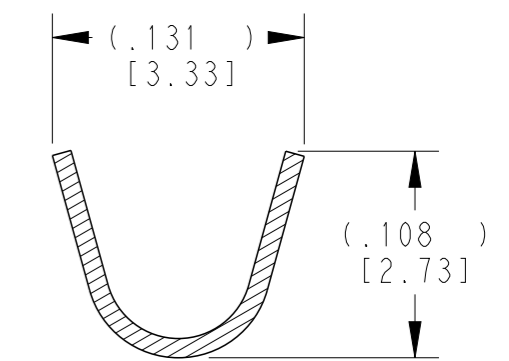

SECTION A-A
WIRE BARREL

SECTION B-B
INSULATION BARREL

3 MATERIAL:
 BODY: .010 [0.25] THICK COPPER ALLOY
 SLEEVE: STAINLESS STEEL

2. WIRE RANGE: 22 AWG TO 16 AWG [0.35-1.5 mm²]
 INSULATION RANGE: $\varnothing .051$ -.085 [\varnothing 1.30-2.16]

1 APPLIES ONLY TO SELECTIVE GOLD 1062-20-0244.
 INDICATED DIMENSION SHOWS GOLD PLATED AREA.

NOTES: UNLESS OTHERWISE SPECIFIED

THIS DRAWING IS A CONTROLLED DOCUMENT.		DWN J. APOSTOL 02DEC2009
DIMENSIONS: INCHES [mm]		CHK D. MEYER 02DEC2009
TOLERANCES UNLESS OTHERWISE SPECIFIED:		APVD R. REED 03DEC2009
0 PLC ±	1 PLC ±	PRODUCT SPEC 0425-015-0000
2 PLC ±	3 PLC ±.025 [0.64]	APPLICATION SPEC 114-151003
4 PLC ±	ANGLES ±	WEIGHT 0.21 g
MATERIAL 3	FINISH	CUSTOMER DRAWING
SEE TABLE		SCALE 6:1

TE INTERNAL PN	DEUTSCH PN	PLATING
1062-20-0222	1062-20-0222	NICKEL
1062-20-0244	1062-20-0244	SELECTIVE GOLD
1062-20-0277	1062-20-0277	TIN
STE TE Connectivity		
NAME STAMPED CONTACT SOCKET SIZE 20		
SIZE A3	CAGE CODE 4AFU8	DRAWING NO. C=1062-20-02XX
RESTRICTED TO -		REV F