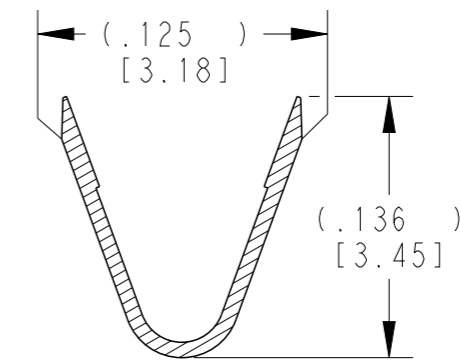

SECTION A-A
WIRE BARREL

SECTION B-B
INSULATION BARREL

3 MATERIAL:
 BODY: .010 [0.25] THICK COPPER ALLOY
 SLEEVE: STAINLESS STEEL

2. WIRE RANGE: 22 AWG TO 16 AWG [0.35-1.5 mm²]
 INSULATION RANGE: $\varnothing .051$ -.085 [\varnothing 1.30-2.16]

1 APPLIES ONLY TO SELECTIVE GOLD 1062-20-0244.
 INDICATED DIMENSION SHOWS GOLD PLATED AREA.

NOTES: UNLESS OTHERWISE SPECIFIED

THIS DRAWING IS A CONTROLLED DOCUMENT.		DWN J. APOSTOL 02DEC2009
DIMENSIONS: INCHES [mm]		CHK D. MEYER 02DEC2009
TOLERANCES UNLESS OTHERWISE SPECIFIED:		APVD R. REED 03DEC2009
0 PLC ±	1 PLC ±	PRODUCT SPEC 0425-015-0000
2 PLC ±	3 PLC ±.025 [0.64]	APPLICATION SPEC 114-151003
4 PLC ±	ANGLES ±	WEIGHT 0.21 g
MATERIAL 3	FINISH	CUSTOMER DRAWING
SEE TABLE		SCALE 6:1

TE INTERNAL PN	DEUTSCH PN	PLATING
1062-20-0222	1062-20-0222	NICKEL
1062-20-0244	1062-20-0244	SELECTIVE GOLD
1062-20-0277	1062-20-0277	TIN
STE TE Connectivity		
NAME STAMPED CONTACT SOCKET SIZE 20		
SIZE A3	CAGE CODE 4AFU8	DRAWING NO. C=1062-20-02XX
RESTRICTED TO -		REV F