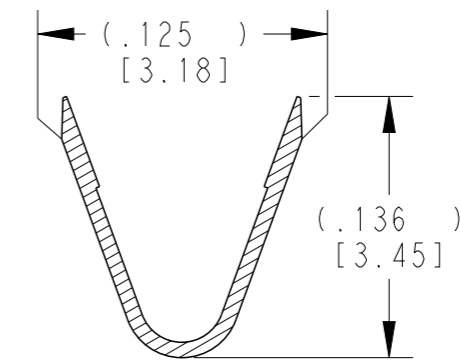

**SECTION A-A**  
WIRE BARREL

**SECTION B-B**  
INSULATION BARREL

3 MATERIAL:  
 BODY: .010 [0.25] THICK COPPER ALLOY  
 SLEEVE: STAINLESS STEEL

2. WIRE RANGE: 22 AWG TO 16 AWG [0.35-1.5 mm<sup>2</sup>]  
 INSULATION RANGE: Ø.051-.085 [Ø1.30-2.16]

1 APPLIES ONLY TO SELECTIVE GOLD 1062-20-0244.  
 INDICATED DIMENSION SHOWS GOLD PLATED AREA.

NOTES: UNLESS OTHERWISE SPECIFIED

THIS DRAWING IS A CONTROLLED DOCUMENT.		DWN J. APOSTOL 02DEC2009
DIMENSIONS: INCHES [mm]		CHK D. MEYER 02DEC2009
TOLERANCES UNLESS OTHERWISE SPECIFIED:		APVD R. REED 03DEC2009
0 PLC ±	1 PLC ±	PRODUCT SPEC 0425-015-0000
2 PLC ±	3 PLC ±.025 [0.64]	APPLICATION SPEC 114-151003
4 PLC ±	ANGLES ±	WEIGHT 0.21 g
MATERIAL 3	FINISH	CUSTOMER DRAWING
	SEE TABLE	SCALE 6:1 SHEET 1 OF 1 REV F

TE INTERNAL PN	DEUTSCH PN	PLATING
1062-20-0222	1062-20-0222	NICKEL
1062-20-0244	1062-20-0244	SELECTIVE GOLD
1062-20-0277	1062-20-0277	TIN

NAME STAMPED CONTACT SOCKET SIZE 20			
SIZE A3	CAGE CODE 4AFU8	DRAWING NO. C=1062-20-02XX	RESTRICTED TO -