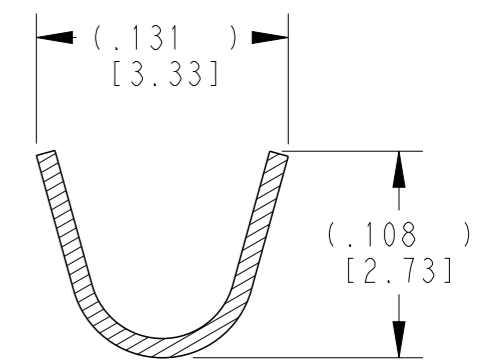

**SECTION A-A**  
WIRE BARREL

**SECTION B-B**  
INSULATION BARREL

3 MATERIAL:  
 BODY: .010 [0.25] THICK COPPER ALLOY  
 SLEEVE: STAINLESS STEEL

2. WIRE RANGE: 22 AWG TO 16 AWG [0.35-1.5 mm<sup>2</sup>]  
 INSULATION RANGE: Ø.051-.085 [Ø1.30-2.16]

1 APPLIES ONLY TO SELECTIVE GOLD 1062-20-0244.  
 INDICATED DIMENSION SHOWS GOLD PLATED AREA.

NOTES: UNLESS OTHERWISE SPECIFIED

THIS DRAWING IS A CONTROLLED DOCUMENT.		DWN J. APOSTOL 02DEC2009
DIMENSIONS: INCHES [mm]		CHK D. MEYER 02DEC2009
TOLERANCES UNLESS OTHERWISE SPECIFIED:		APVD R. REED 03DEC2009
0 PLC ±	1 PLC ±	PRODUCT SPEC 0425-015-0000
2 PLC ±	3 PLC ±.025 [0.64]	APPLICATION SPEC 114-151003
4 PLC ±	ANGLES ±	WEIGHT 0.21 g
MATERIAL 3	FINISH	CUSTOMER DRAWING
	SEE TABLE	SCALE 6:1 SHEET 1 OF 1 REV F

TE INTERNAL PN	DEUTSCH PN	PLATING
1062-20-0222	1062-20-0222	NICKEL
1062-20-0244	1062-20-0244	SELECTIVE GOLD
1062-20-0277	1062-20-0277	TIN

NAME STAMPED CONTACT SOCKET SIZE 20			
SIZE A3	CAGE CODE 4AFU8	DRAWING NO. C=1062-20-02XX	RESTRICTED TO -