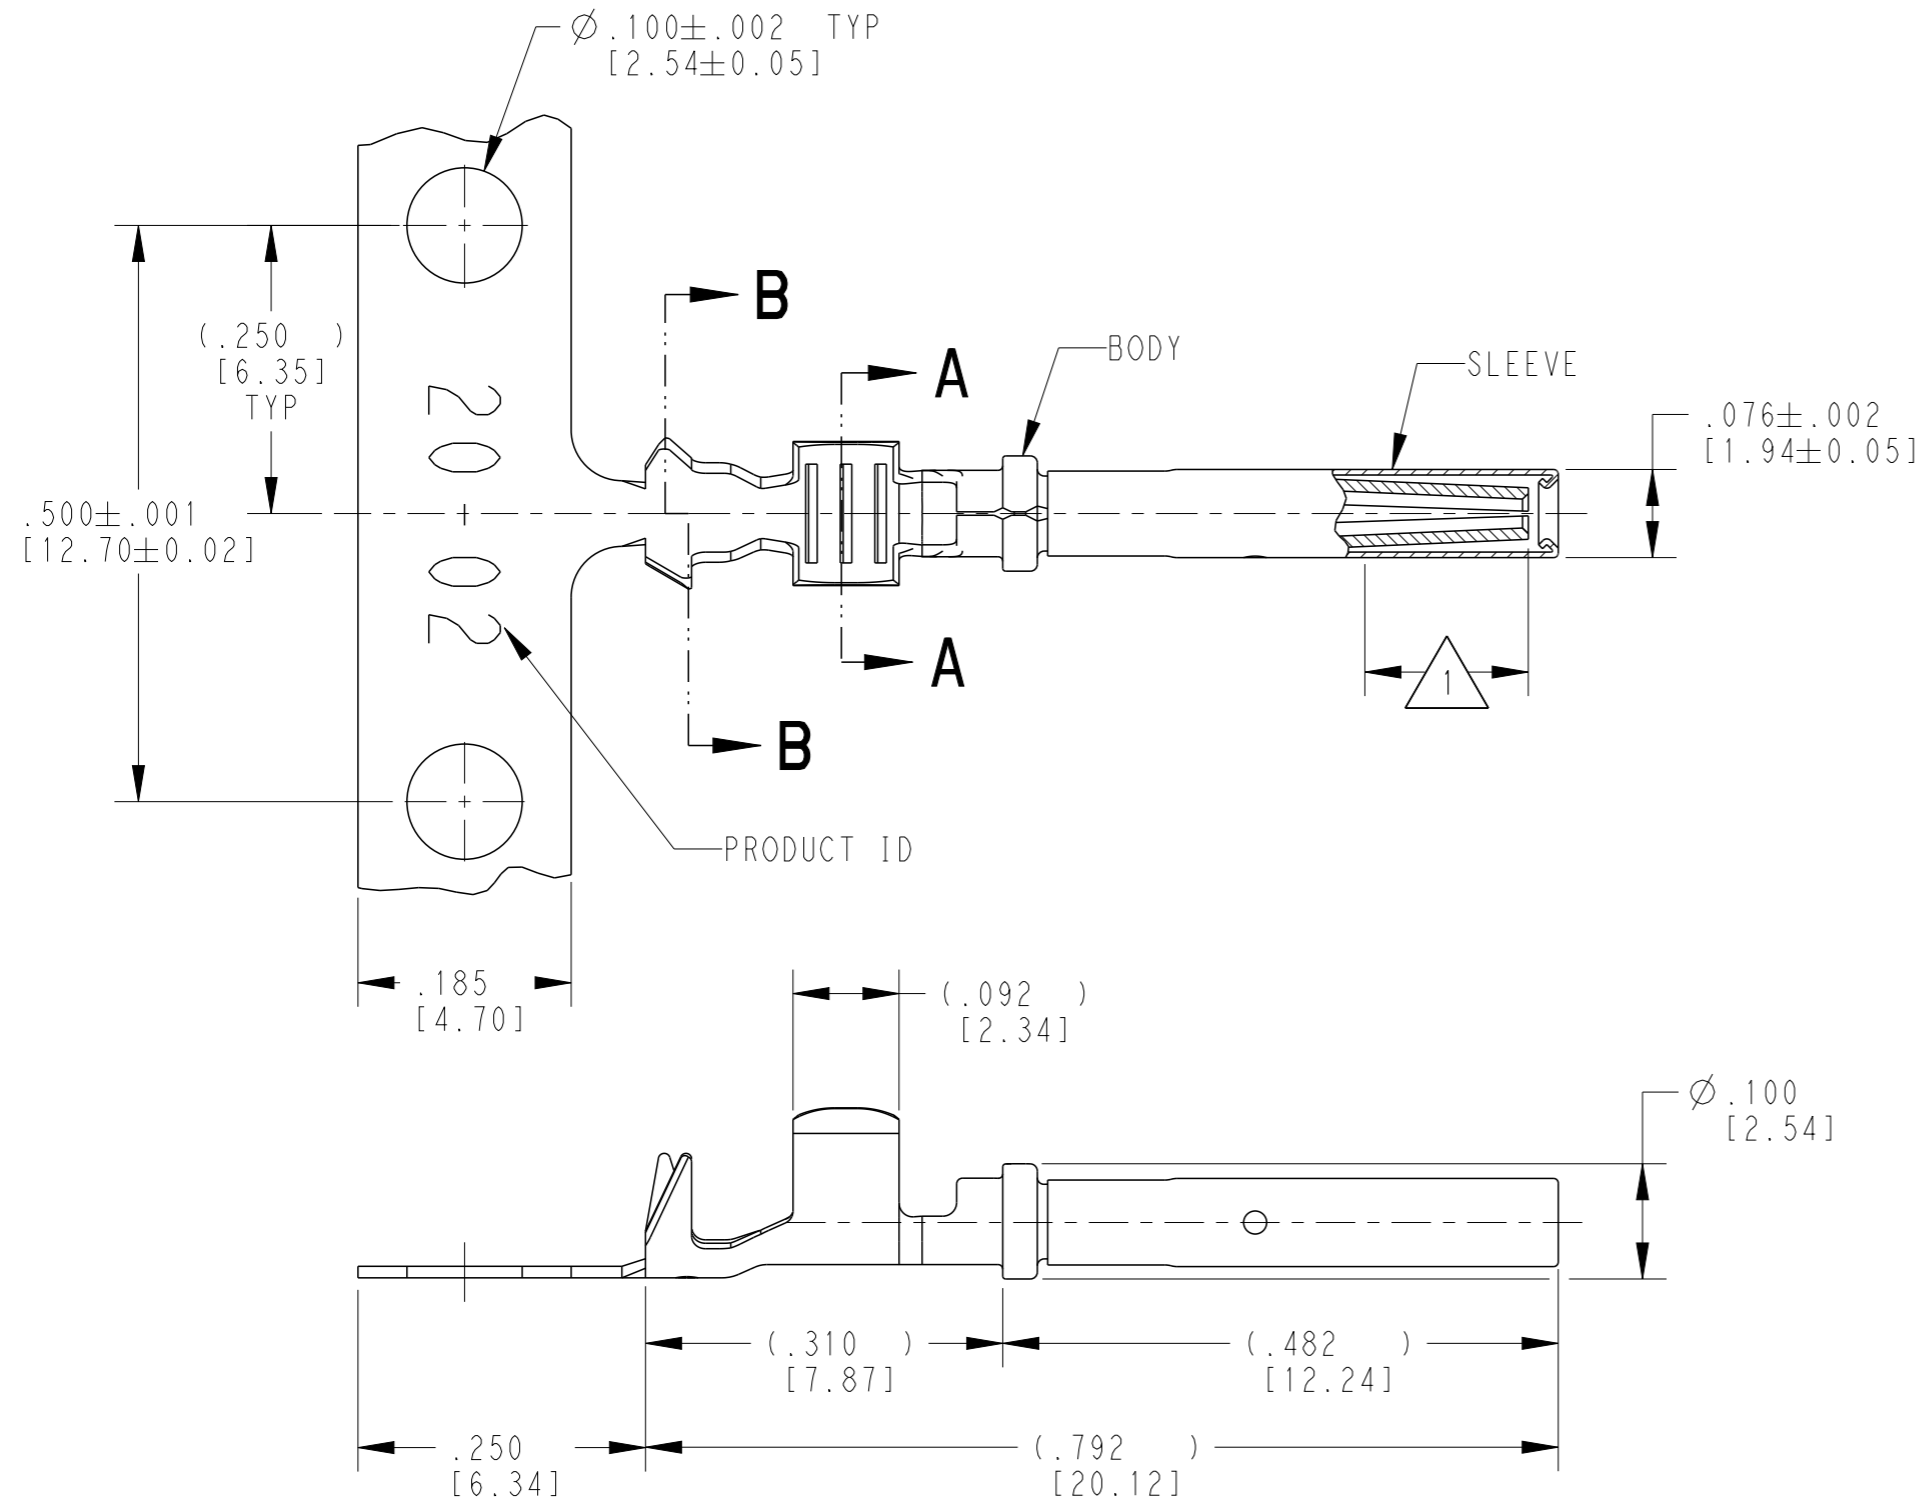

**SECTION A-A**  
WIRE BARREL

**SECTION B-B**  
INSULATION BARREL

3 MATERIAL:  
 BODY: .010 [0.25] THICK COPPER ALLOY  
 SLEEVE: STAINLESS STEEL

2. WIRE RANGE: 22 AWG TO 16 AWG [0.35-1.5 mm<sup>2</sup>]  
 INSULATION RANGE: Ø.051-.085 [Ø1.30-2.16]

1 APPLIES ONLY TO SELECTIVE GOLD 1062-20-0244.  
 INDICATED DIMENSION SHOWS GOLD PLATED AREA.

NOTES: UNLESS OTHERWISE SPECIFIED

THIS DRAWING IS A CONTROLLED DOCUMENT.		DWN J. APOSTOL 02DEC2009
DIMENSIONS: INCHES [mm]		CHK D. MEYER 02DEC2009
TOLERANCES UNLESS OTHERWISE SPECIFIED:		APVD R. REED 03DEC2009
0 PLC ±	1 PLC ±	PRODUCT SPEC 0425-015-0000
2 PLC ±	3 PLC ±.025 [0.64]	APPLICATION SPEC 114-151003
4 PLC ±	ANGLES ±	WEIGHT 0.21 g
MATERIAL 3	FINISH	CUSTOMER DRAWING
	SEE TABLE	SCALE 6:1 SHEET 1 OF 1 REV F

TE INTERNAL PN	DEUTSCH PN	PLATING
1062-20-0222	1062-20-0222	NICKEL
1062-20-0244	1062-20-0244	SELECTIVE GOLD
1062-20-0277	1062-20-0277	TIN

NAME STAMPED CONTACT SOCKET SIZE 20			
SIZE A3	CAGE CODE 4AFU8	DRAWING NO. C=1062-20-02XX	RESTRICTED TO -