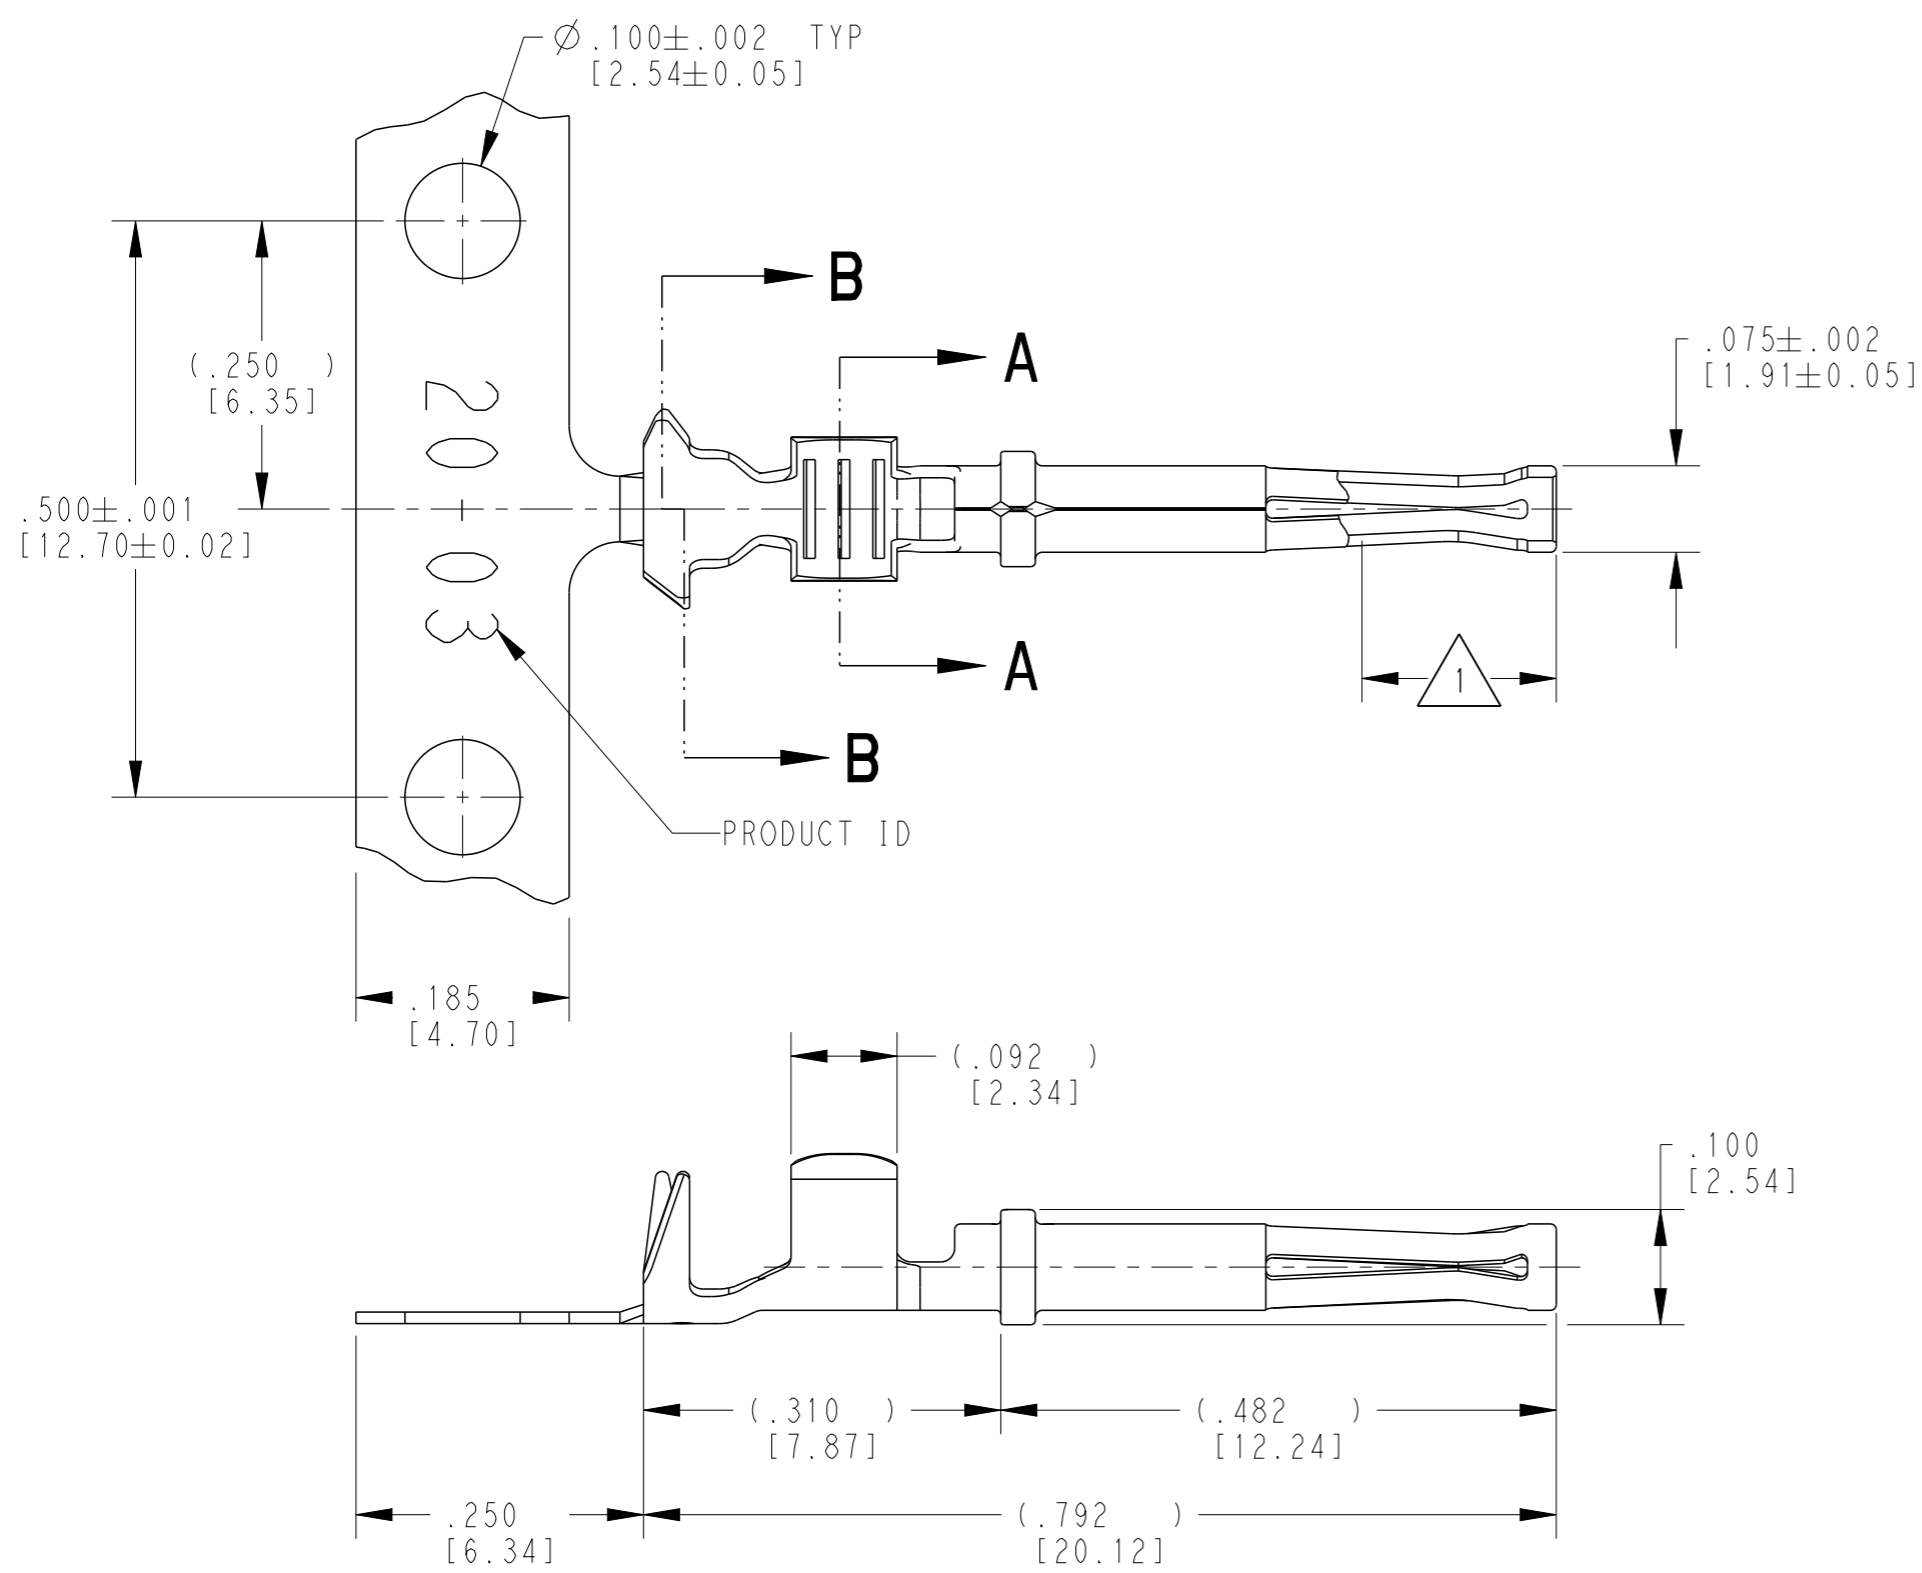

- 3 MATERIAL: .010 [0.25] THICK COPPER ALLOY
- 2. WIRE RANGE: 22 AWG TO 16 AWG [0.35-1.5 mm<sup>2</sup>]  
INSULATION RANGE:  $\varnothing .075$ -.125 [ $\varnothing 1.91$ -3.18]
- 1 APPLIES ONLY TO SELECTIVE GOLD 1062-20-0344.  
INDICATED DIMENSION SHOWS GOLD PLATED AREA.

NOTES: UNLESS OTHERWISE SPECIFIED

THIS DRAWING IS A CONTROLLED DOCUMENT.	
DIMENSIONS: INCHES [mm]	TOLERANCES UNLESS OTHERWISE SPECIFIED:
	0 PLC ±
	1 PLC ±
	2 PLC ±
	3 PLC ±.025 [0.64]
	4 PLC ±
	ANGLES ±
MATERIAL	FINISH
3	SEE TABLE

DWN	J. APOSTOL	02DEC2009
CHK	D. MEYER	02DEC2009
APVD	R. REED	03DEC2009
PRODUCT SPEC	0425-015-0000	
APPLICATION SPEC	114-151003	
WEIGHT	0.17 g	
CUSTOMER DRAWING		

TE INTERNAL PN	DEUTSCH PN	PLATING
1062-20-0322	1062-20-0322	NICKEL
1062-20-0344	1062-20-0344	SELECTIVE GOLD
1062-20-0377	1062-20-0377	TIN

**STE** TE Connectivity

NAME: STAMPED CONTACT SOCKET SIZE 20 SLEEVELESS

SIZE	CAGE CODE	DRAWING NO	RESTRICTED TO
A3	4AFU8	1062-20-03XX	-

SCALE: 6:1 SHEET: 1 OF 1 REV: F