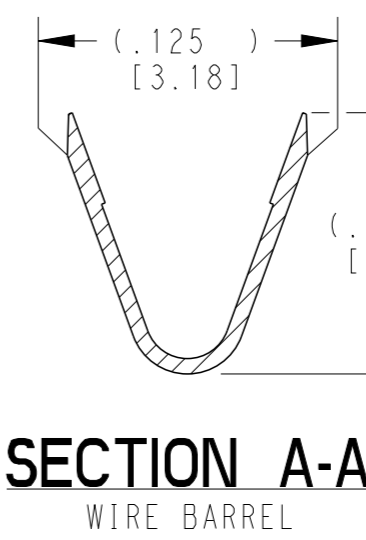

- 3 MATERIAL: .010 [0.25] THICK COPPER ALLOY
- 2. WIRE RANGE: 22 AWG TO 16 AWG [0.35-1.5 mm<sup>2</sup>]  
INSULATION RANGE:  $\varnothing .075$ -.125 [ $\varnothing 1.91$ -3.18]
- 1 APPLIES ONLY TO SELECTIVE GOLD 1062-20-0344.  
INDICATED DIMENSION SHOWS GOLD PLATED AREA.

**STE** TE Connectivity

NAME: STAMPED CONTACT SOCKET SIZE 20 SLEEVELESS

SIZE	CAGE CODE	DRAWING NO	RESTRICTED TO
A3	4AFU8	1062-20-03XX	-

SCALE: 6:1 SHEET: 1 OF 1 REV: F