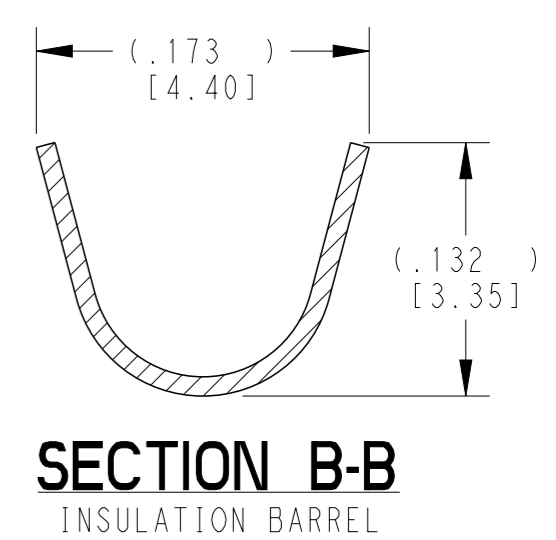

- 3 MATERIAL: .010 [0.25] THICK COPPER ALLOY
- 2. WIRE RANGE: 22 AWG TO 16 AWG [0.35-1.5 mm<sup>2</sup>]  
INSULATION RANGE:  $\varnothing .075$ -.125 [ $\varnothing 1.91$ -3.18]
- 1 APPLIES ONLY TO SELECTIVE GOLD 1062-20-0344.  
INDICATED DIMENSION SHOWS GOLD PLATED AREA.

**STE** TE Connectivity

NAME: STAMPED CONTACT SOCKET SIZE 20 SLEEVELESS

SIZE	CAGE CODE	DRAWING NO	RESTRICTED TO
A3	4AFU8	1062-20-03XX	-

SCALE: 6:1 SHEET: 1 OF 1 REV: F