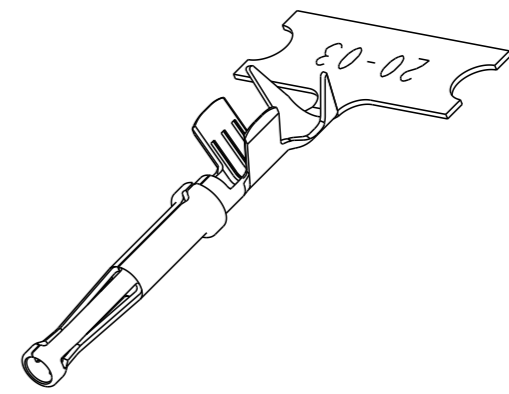

- 3 MATERIAL: .010 [0.25] THICK COPPER ALLOY
- 2. WIRE RANGE: 22 AWG TO 16 AWG [0.35-1.5 mm<sup>2</sup>]  
INSULATION RANGE:  $\varnothing .075$ -.125 [ $\varnothing 1.91$ -3.18]
- 1 APPLIES ONLY TO SELECTIVE GOLD 1062-20-0344.  
INDICATED DIMENSION SHOWS GOLD PLATED AREA.