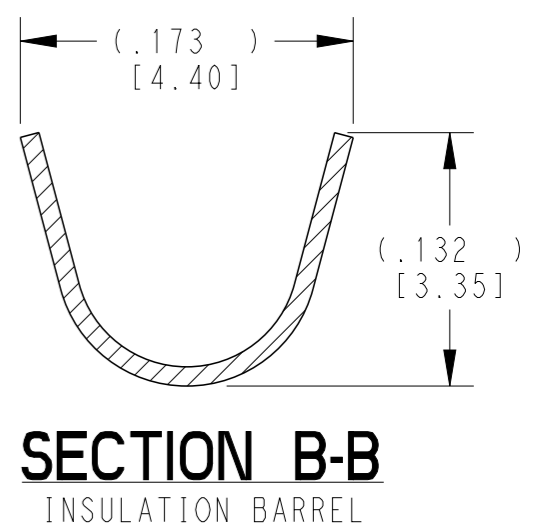

- 3 MATERIAL: .010 [0.25] THICK COPPER ALLOY
- 2. WIRE RANGE: 22 AWG TO 16 AWG [0.35-1.5 mm²]
INSULATION RANGE: \varnothing .075-.125 [\varnothing 1.91-3.18]
- 1 APPLIES ONLY TO SELECTIVE GOLD 1062-20-0344.
INDICATED DIMENSION SHOWS GOLD PLATED AREA.

STE TE Connectivity

NAME: STAMPED CONTACT SOCKET SIZE 20 SLEEVELESS

SIZE	CAGE CODE	DRAWING NO	RESTRICTED TO
A3	4AFU8	1062-20-03XX	-

SCALE: 6:1 SHEET 1 OF 1 REV F

X-ON Electronics

Largest Supplier of Electrical and Electronic Components