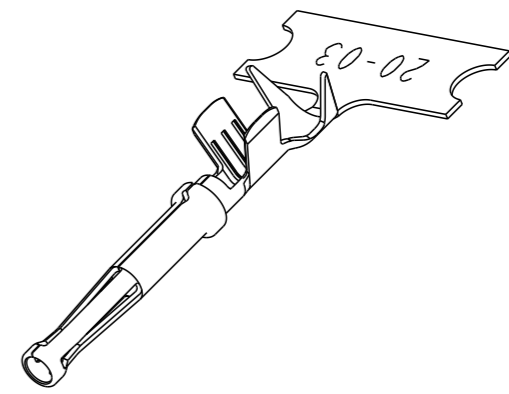

- 3 MATERIAL: .010 [0.25] THICK COPPER ALLOY
- 2. WIRE RANGE: 22 AWG TO 16 AWG [0.35-1.5 mm²]
INSULATION RANGE: \varnothing .075-.125 [\varnothing 1.91-3.18]
- 1 APPLIES ONLY TO SELECTIVE GOLD 1062-20-0344.
INDICATED DIMENSION SHOWS GOLD PLATED AREA.

STE TE Connectivity

NAME: STAMPED CONTACT SOCKET SIZE 20 SLEEVELESS

SIZE	CAGE CODE	DRAWING NO	RESTRICTED TO
A3	4AFU8	1062-20-03XX	-

SCALE: 6:1 SHEET 1 OF 1 REV F

X-ON Electronics

Largest Supplier of Electrical and Electronic Components