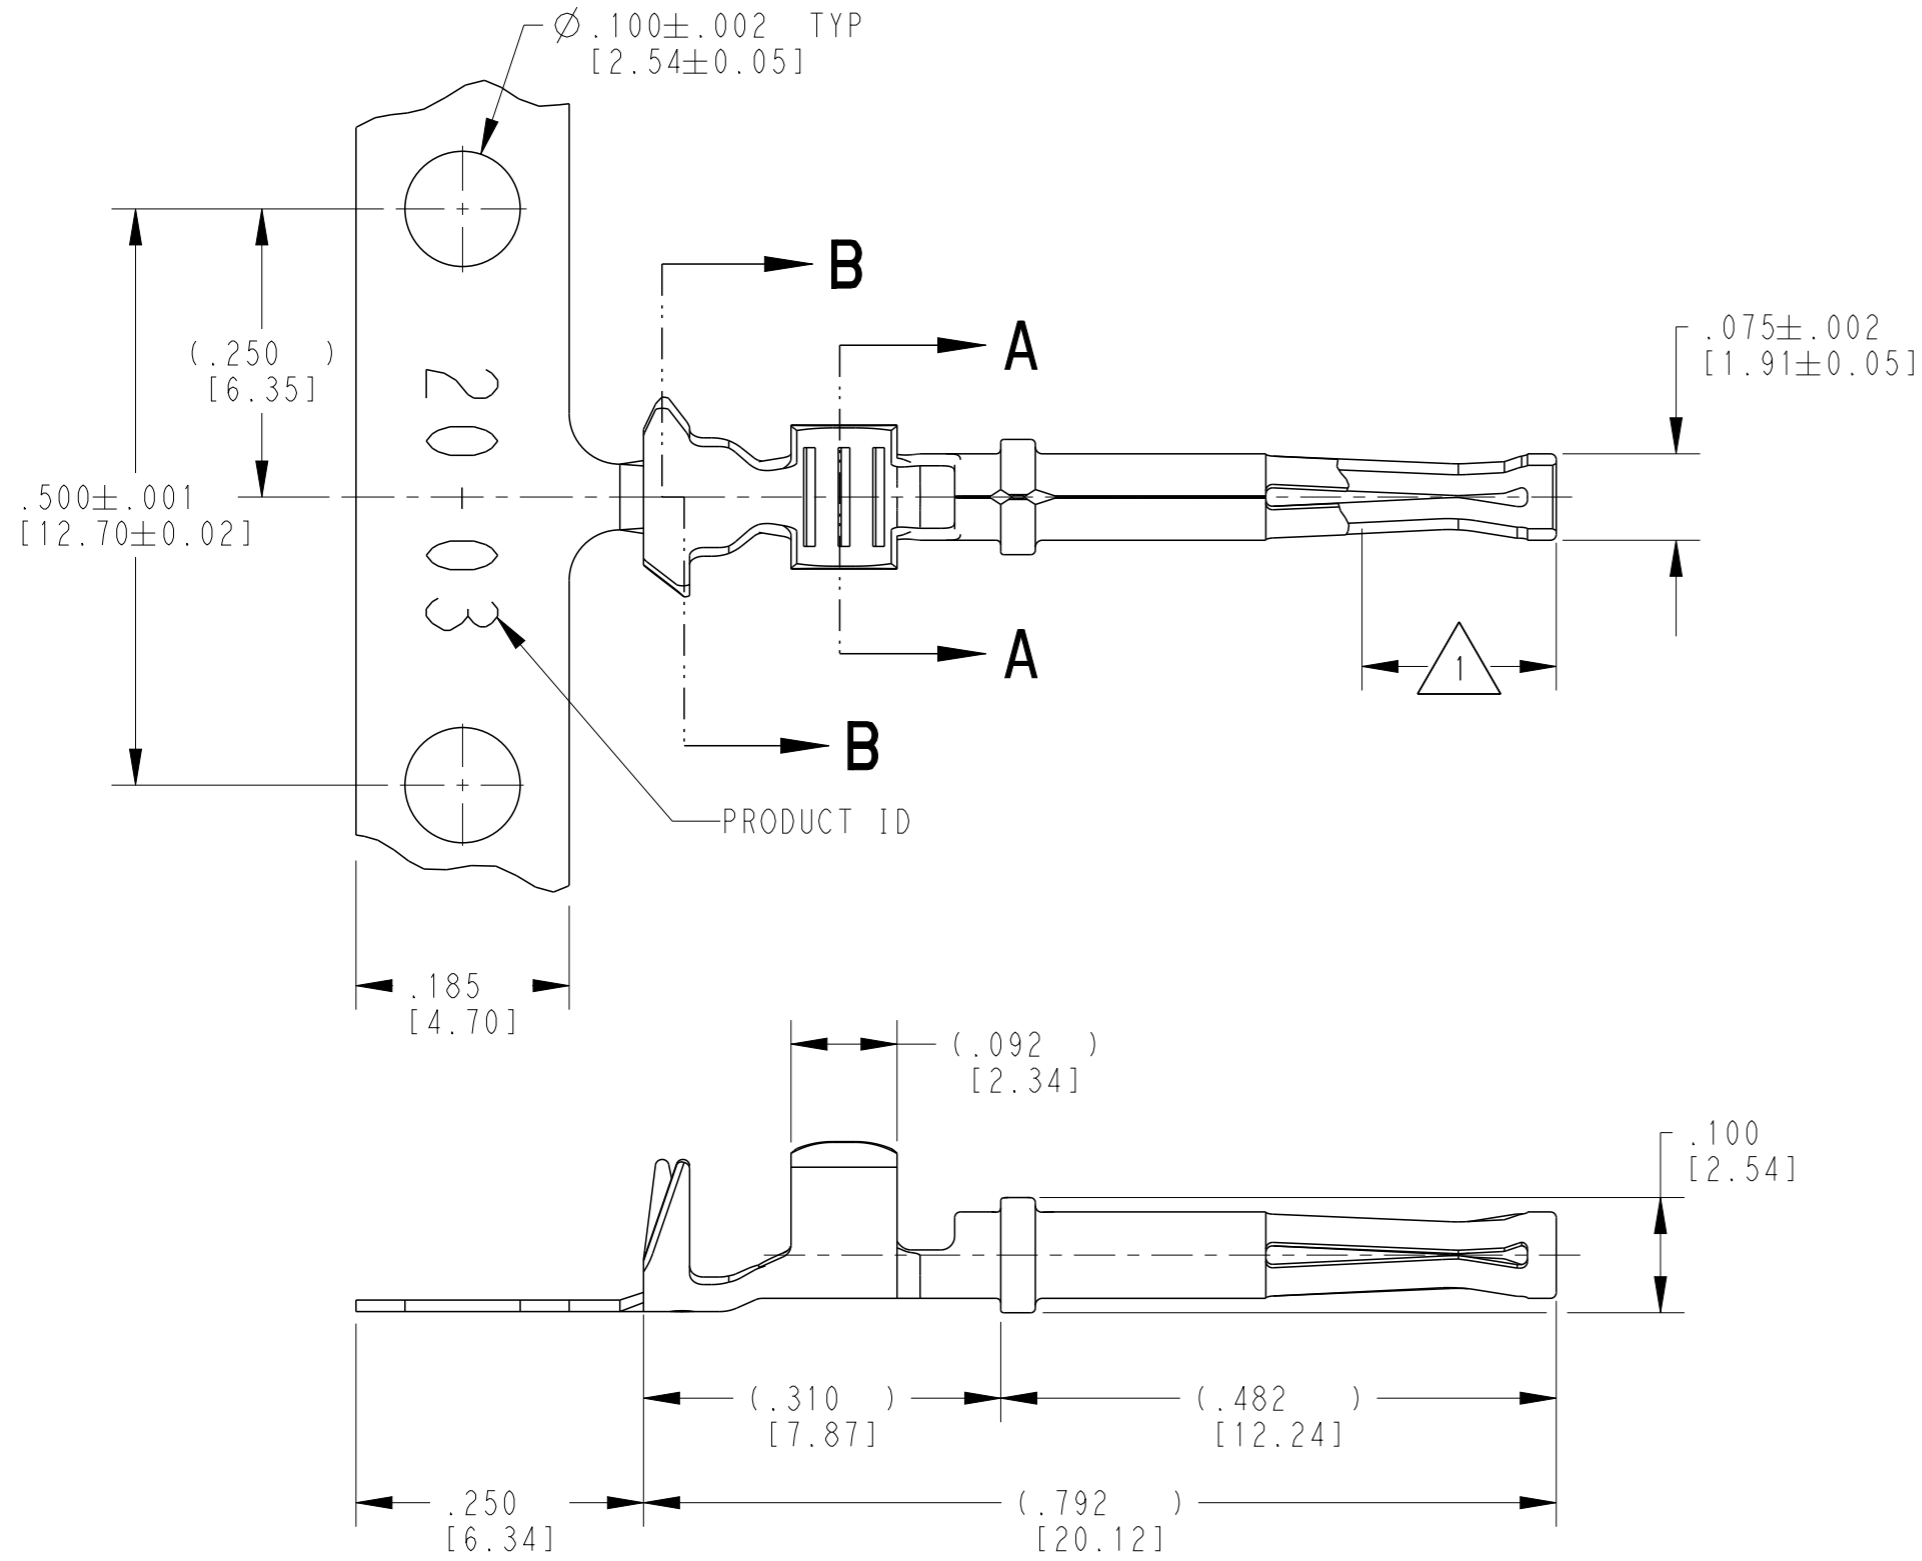

- 3 MATERIAL: .010 [0.25] THICK COPPER ALLOY
- 2. WIRE RANGE: 22 AWG TO 16 AWG [0.35-1.5 mm²]
INSULATION RANGE: \varnothing .075-.125 [\varnothing 1.91-3.18]
- 1 APPLIES ONLY TO SELECTIVE GOLD 1062-20-0344.
INDICATED DIMENSION SHOWS GOLD PLATED AREA.

NOTES: UNLESS OTHERWISE SPECIFIED

THIS DRAWING IS A CONTROLLED DOCUMENT.	
DIMENSIONS: INCHES [mm]	TOLERANCES UNLESS OTHERWISE SPECIFIED:
	0 PLC ±
	1 PLC ±
	2 PLC ±
	3 PLC ±.025 [0.64]
	4 PLC ±
	ANGLES ±
MATERIAL	FINISH
3	SEE TABLE

DWN	J. APOSTOL	02DEC2009
CHK	D. MEYER	02DEC2009
APVD	R. REED	03DEC2009
PRODUCT SPEC	0425-015-0000	
APPLICATION SPEC	114-151003	
WEIGHT	0.17 g	
CUSTOMER DRAWING		

TE INTERNAL PN	DEUTSCH PN	PLATING
1062-20-0322	1062-20-0322	NICKEL
1062-20-0344	1062-20-0344	SELECTIVE GOLD
1062-20-0377	1062-20-0377	TIN

STE TE Connectivity

NAME: STAMPED CONTACT SOCKET SIZE 20 SLEEVELESS

SIZE	CAGE CODE	DRAWING NO	RESTRICTED TO
A3	4AFU8	1062-20-03XX	-

SCALE: 6:1 SHEET 1 OF 1 REV F

X-ON Electronics

Largest Supplier of Electrical and Electronic Components