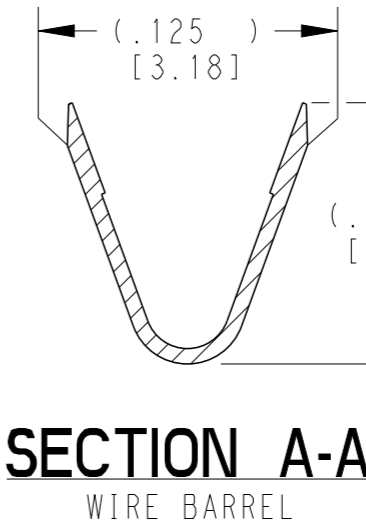

- 3 MATERIAL: .010 [0.25] THICK COPPER ALLOY
- 2. WIRE RANGE: 22 AWG TO 16 AWG [0.35-1.5 mm²]
INSULATION RANGE: \varnothing .075-.125 [\varnothing 1.91-3.18]
- 1 APPLIES ONLY TO SELECTIVE GOLD 1062-20-0344.
INDICATED DIMENSION SHOWS GOLD PLATED AREA.

STE TE Connectivity

NAME: STAMPED CONTACT SOCKET SIZE 20 SLEEVELESS

SIZE	CAGE CODE	DRAWING NO	RESTRICTED TO
A3	4AFU8	1062-20-03XX	-

SCALE: 6:1 SHEET 1 OF 1 REV F

X-ON Electronics

Largest Supplier of Electrical and Electronic Components