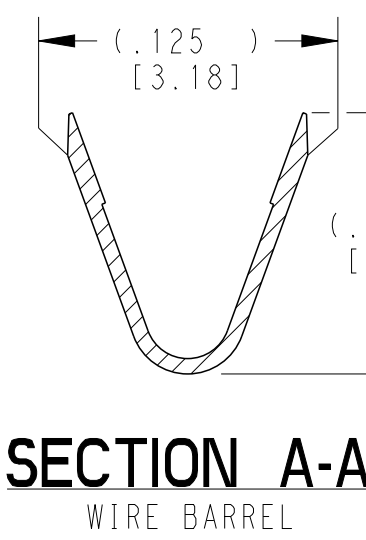

- 3 MATERIAL: .010 [0.25] THICK COPPER ALLOY
- 2. WIRE RANGE: 22 AWG TO 16 AWG [0.35-1.5 mm²]
INSULATION RANGE: $\varnothing .075$ -.125 [$\varnothing 1.91$ -3.18]
- 1 APPLIES ONLY TO SELECTIVE GOLD 1062-20-0344.
INDICATED DIMENSION SHOWS GOLD PLATED AREA.

STE TE Connectivity

NAME: STAMPED CONTACT SOCKET SIZE 20 SLEEVELESS

SIZE	CAGE CODE	DRAWING NO	RESTRICTED TO
A3	4AFU8	1062-20-03XX	-

SCALE: 6:1 SHEET: 1 OF 1 REV: F

X-ON Electronics

Largest Supplier of Electrical and Electronic Components