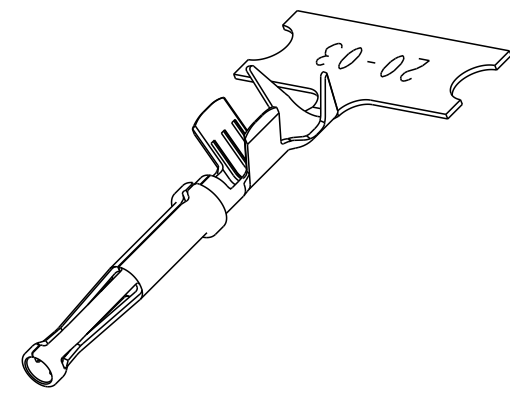

- 3 MATERIAL: .010 [0.25] THICK COPPER ALLOY
- 2. WIRE RANGE: 22 AWG TO 16 AWG [0.35-1.5 mm²]
INSULATION RANGE: $\varnothing .075$ -.125 [$\varnothing 1.91$ -3.18]
- 1 APPLIES ONLY TO SELECTIVE GOLD 1062-20-0344.
INDICATED DIMENSION SHOWS GOLD PLATED AREA.

STE TE Connectivity

NAME: STAMPED CONTACT SOCKET SIZE 20 SLEEVELESS

SIZE	CAGE CODE	DRAWING NO	RESTRICTED TO
A3	4AFU8	1062-20-03XX	-

SCALE: 6:1 SHEET: 1 OF 1 REV: F

X-ON Electronics

Largest Supplier of Electrical and Electronic Components