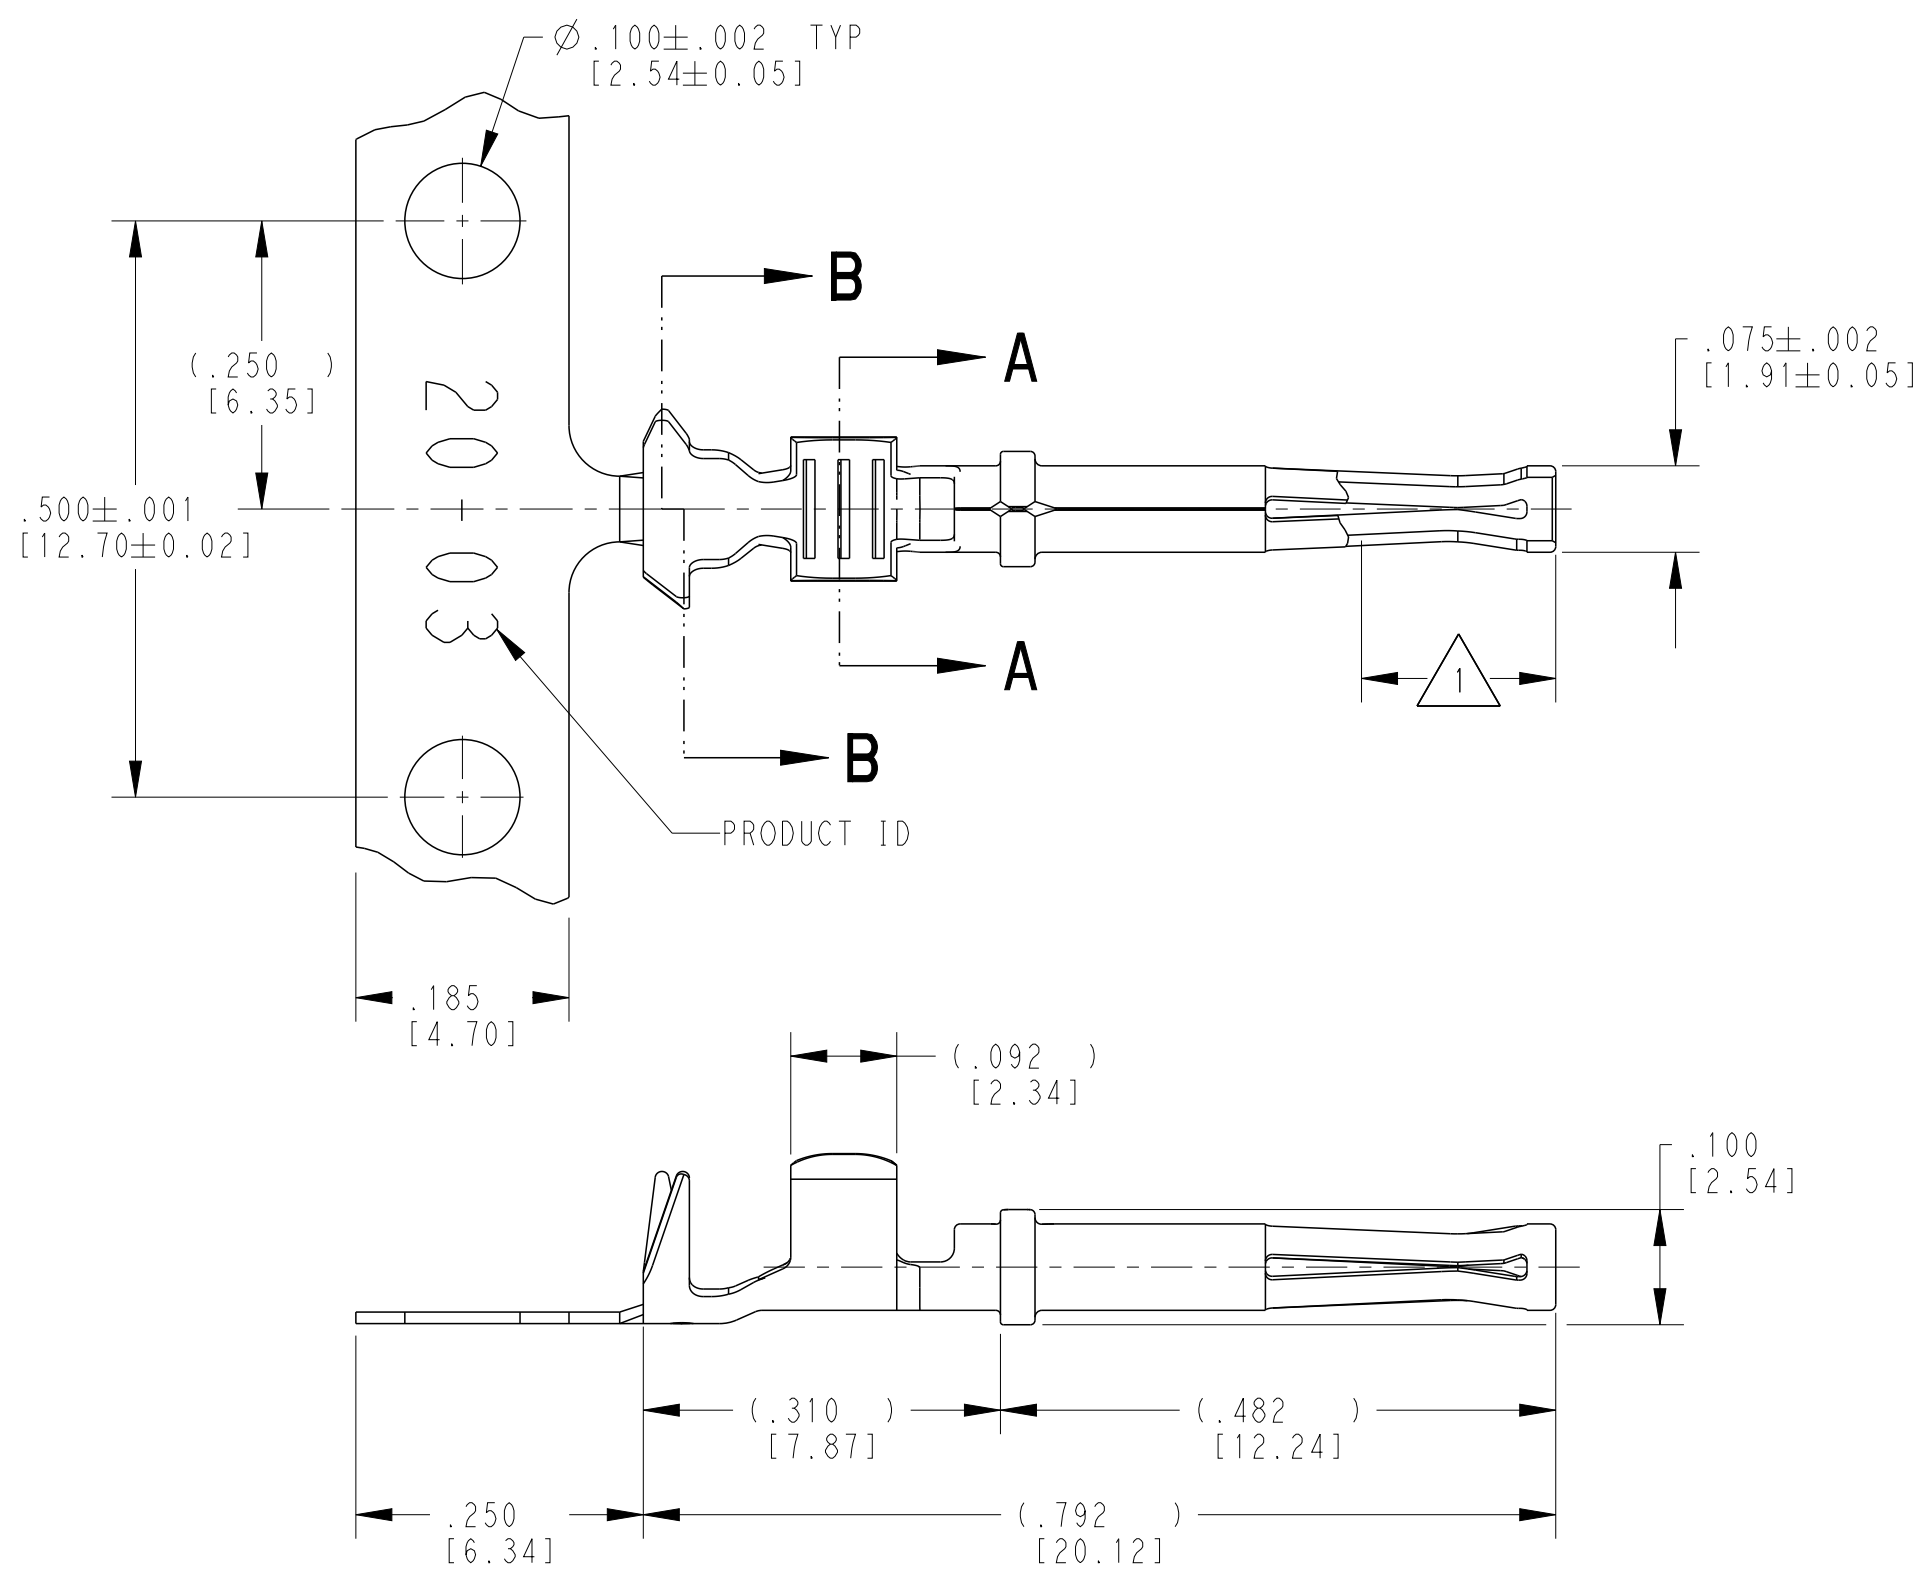

- 3 MATERIAL: .010 [0.25] THICK COPPER ALLOY
- 2. WIRE RANGE: 22 AWG TO 16 AWG [0.35-1.5 mm²]
INSULATION RANGE: $\varnothing .075$ -.125 [$\varnothing 1.91$ -3.18]
- 1 APPLIES ONLY TO SELECTIVE GOLD 1062-20-0344.
INDICATED DIMENSION SHOWS GOLD PLATED AREA.

NOTES: UNLESS OTHERWISE SPECIFIED

THIS DRAWING IS A CONTROLLED DOCUMENT.	
DIMENSIONS: INCHES [mm]	TOLERANCES UNLESS OTHERWISE SPECIFIED:
	0 PLC ±
	1 PLC ±
	2 PLC ±
	3 PLC ±.025 [0.64]
	4 PLC ±
	ANGLES ±
MATERIAL	FINISH
3	SEE TABLE

DWN	J. APOSTOL	02DEC2009
CHK	D. MEYER	02DEC2009
APVD	R. REED	03DEC2009
PRODUCT SPEC	0425-015-0000	
APPLICATION SPEC	114-151003	
WEIGHT	0.17 g	
CUSTOMER DRAWING		

TE INTERNAL PN	DEUTSCH PN	PLATING
1062-20-0322	1062-20-0322	NICKEL
1062-20-0344	1062-20-0344	SELECTIVE GOLD
1062-20-0377	1062-20-0377	TIN

STE TE Connectivity

NAME: STAMPED CONTACT SOCKET SIZE 20 SLEEVELESS

SIZE	CAGE CODE	DRAWING NO	RESTRICTED TO
A3	4AFU8	1062-20-03XX	-

SCALE: 6:1 SHEET: 1 OF 1 REV: F

X-ON Electronics

Largest Supplier of Electrical and Electronic Components