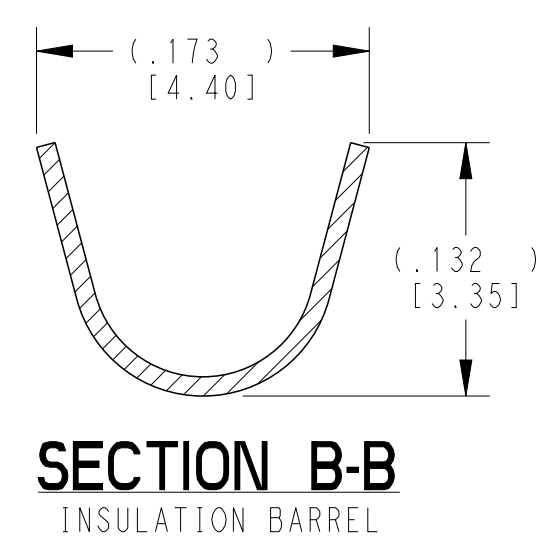

- 3 MATERIAL: .010 [0.25] THICK COPPER ALLOY
- 2. WIRE RANGE: 22 AWG TO 16 AWG [0.35-1.5 mm²]
INSULATION RANGE: $\varnothing .075$ -.125 [$\varnothing 1.91$ -3.18]
- 1 APPLIES ONLY TO SELECTIVE GOLD 1062-20-0344.
INDICATED DIMENSION SHOWS GOLD PLATED AREA.

STE TE Connectivity

NAME: STAMPED CONTACT SOCKET SIZE 20 SLEEVELESS

SIZE	CAGE CODE	DRAWING NO	RESTRICTED TO
A3	4AFU8	1062-20-03XX	-

SCALE: 6:1 SHEET: 1 OF 1 REV: F

X-ON Electronics

Largest Supplier of Electrical and Electronic Components