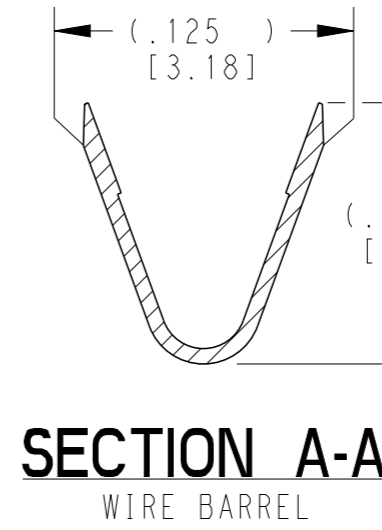

- 3 MATERIAL: .010 [0.25] THICK COPPER ALLOY
- 2. WIRE RANGE: 22 AWG TO 16 AWG [0.35-1.5 mm²]
INSULATION RANGE: $\varnothing .075$ -.125 [$\varnothing 1.91$ -3.18]
- 1 APPLIES ONLY TO SELECTIVE GOLD 1062-20-0344.
INDICATED DIMENSION SHOWS GOLD PLATED AREA.

TE Connectivity		NAME	
		STAMPED CONTACT SOCKET SIZE 20 SLEEVELESS	
SIZE	CAGE CODE	DRAWING NO	RESTRICTED TO
A3	4AFU8	1062-20-03XX	-
SCALE		SHEET	REV
6:1		1 OF 1	F

X-ON Electronics

Largest Supplier of Electrical and Electronic Components