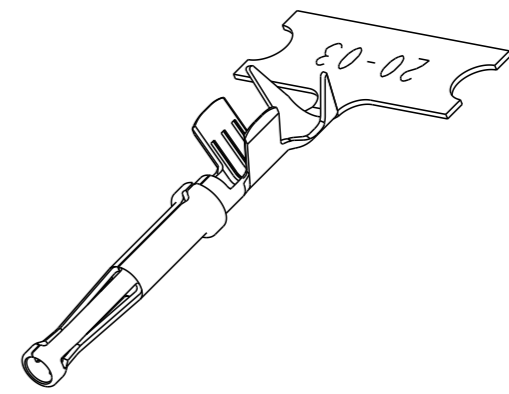

- 3 MATERIAL: .010 [0.25] THICK COPPER ALLOY
- 2. WIRE RANGE: 22 AWG TO 16 AWG [0.35-1.5 mm²]
INSULATION RANGE: $\varnothing .075$ -.125 [$\varnothing 1.91$ -3.18]
- 1 APPLIES ONLY TO SELECTIVE GOLD 1062-20-0344.
INDICATED DIMENSION SHOWS GOLD PLATED AREA.