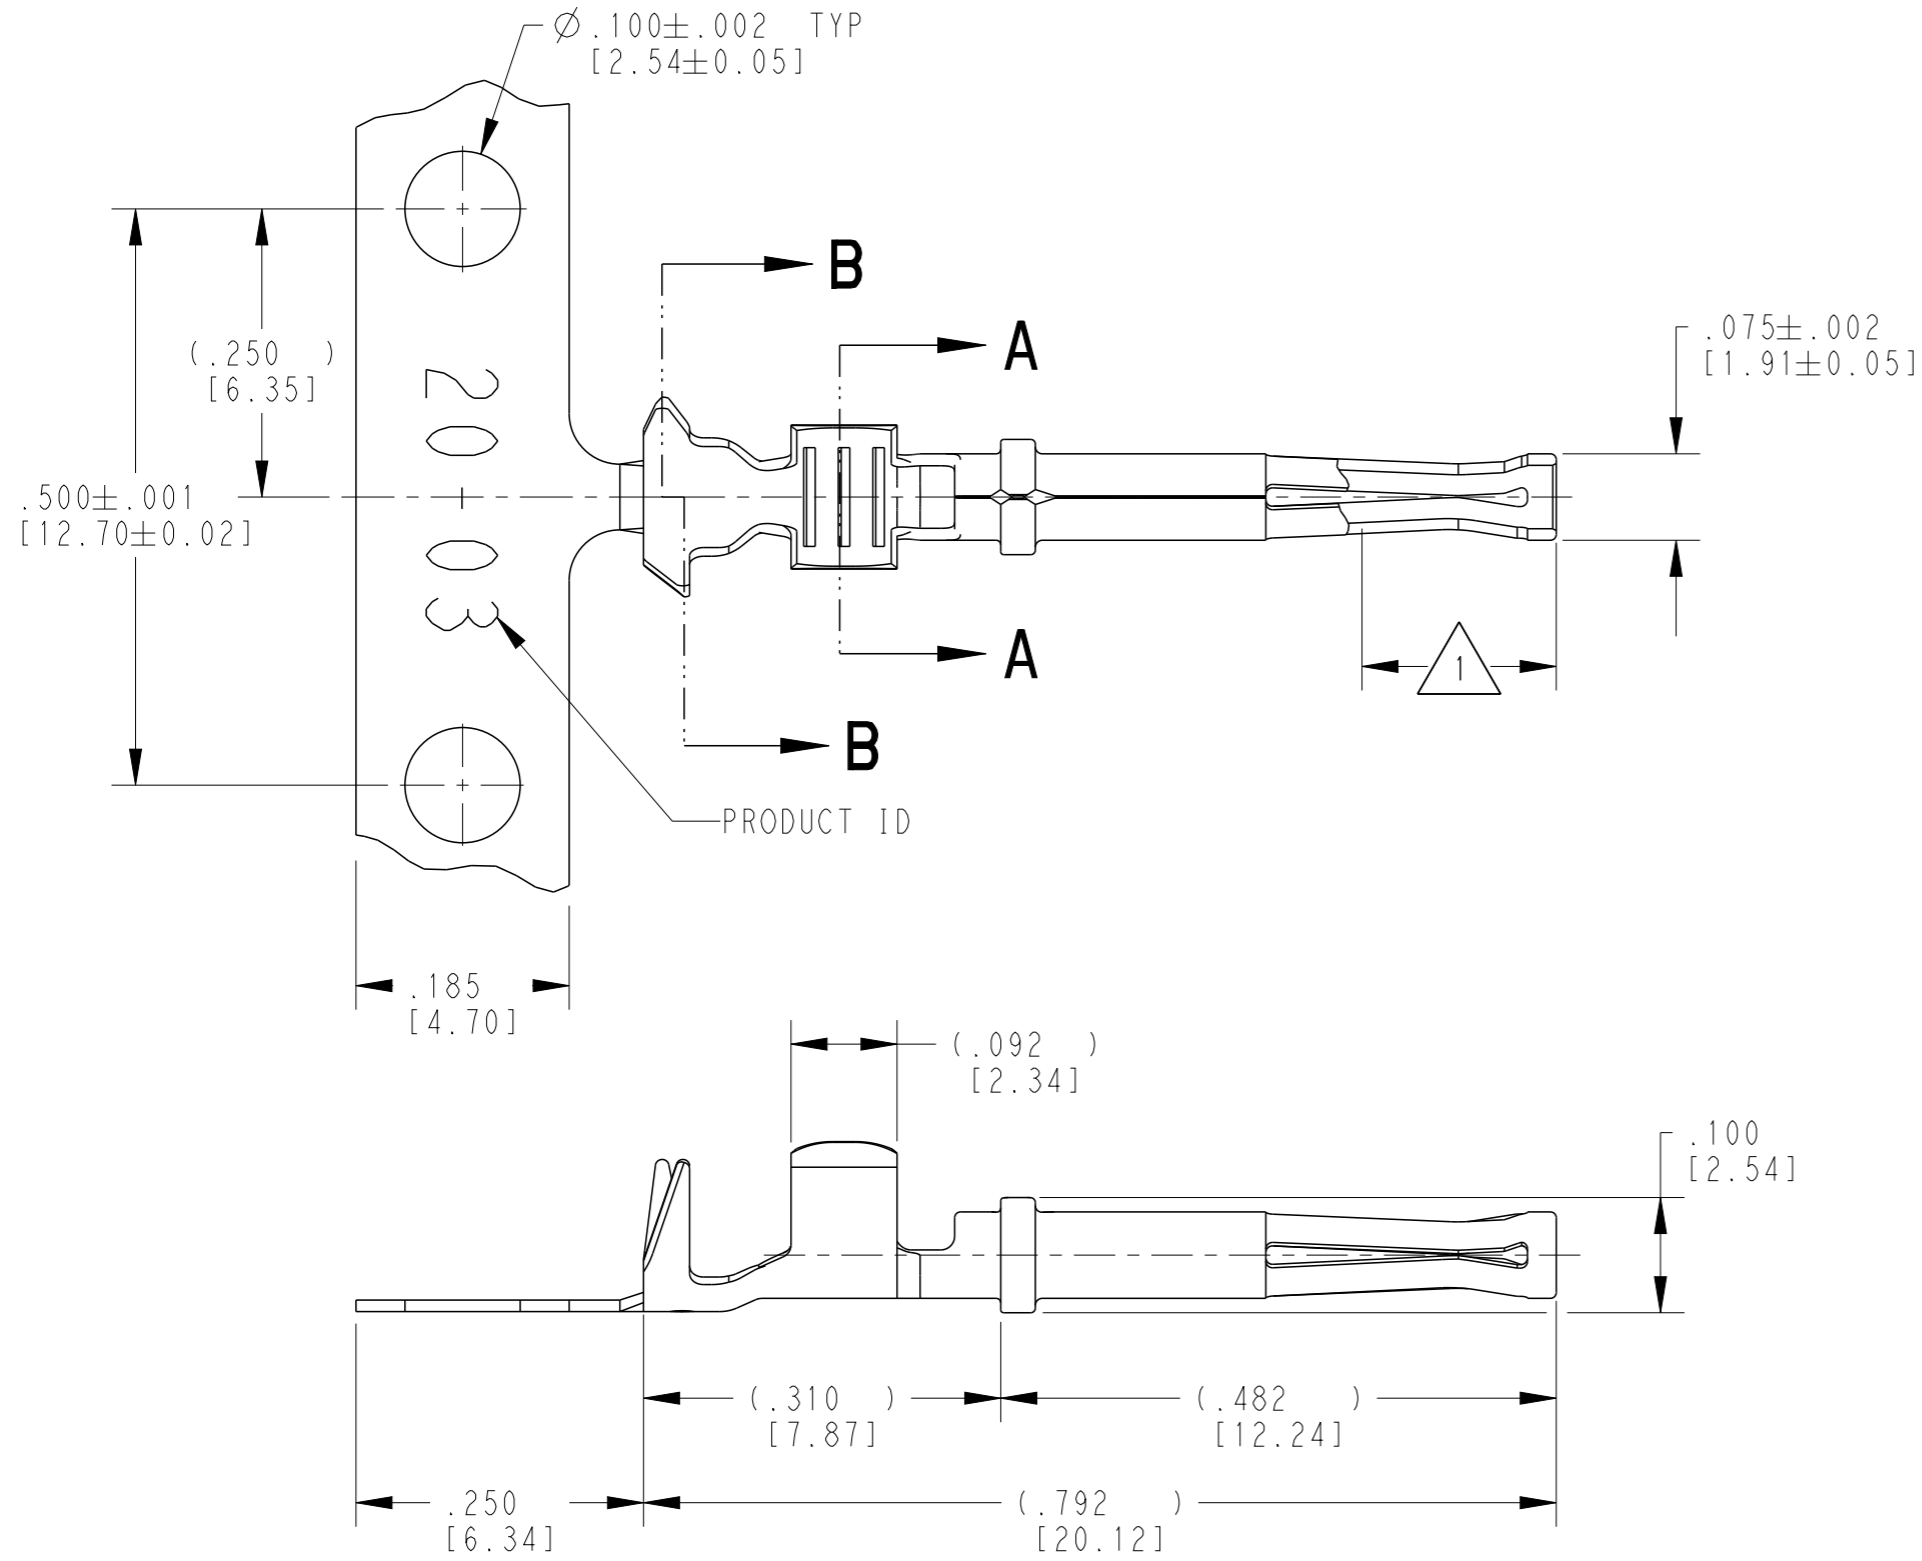

- 3 MATERIAL: .010 [0.25] THICK COPPER ALLOY
- 2. WIRE RANGE: 22 AWG TO 16 AWG [0.35-1.5 mm²]
INSULATION RANGE: $\varnothing .075$ -.125 [$\varnothing 1.91$ -3.18]
- 1 APPLIES ONLY TO SELECTIVE GOLD 1062-20-0344.
INDICATED DIMENSION SHOWS GOLD PLATED AREA.

NOTES: UNLESS OTHERWISE SPECIFIED

THIS DRAWING IS A CONTROLLED DOCUMENT.	
DIMENSIONS: INCHES [mm]	TOLERANCES UNLESS OTHERWISE SPECIFIED:
	0 PLC ±
	1 PLC ±
	2 PLC ±
	3 PLC ±.025 [0.64]
	4 PLC ±
	ANGLES ±
MATERIAL	FINISH
3	SEE TABLE

DWN	J. APOSTOL	02DEC2009
CHK	D. MEYER	02DEC2009
APVD	R. REED	03DEC2009
PRODUCT SPEC	0425-015-0000	
APPLICATION SPEC	114-151003	
WEIGHT	0.17 g	
CUSTOMER DRAWING		

TE INTERNAL PN	DEUTSCH PN	PLATING
1062-20-0322	1062-20-0322	NICKEL
1062-20-0344	1062-20-0344	SELECTIVE GOLD
1062-20-0377	1062-20-0377	TIN

TE Connectivity		NAME	
		STAMPED CONTACT SOCKET SIZE 20 SLEEVELESS	
SIZE	CAGE CODE	DRAWING NO	RESTRICTED TO
A3	4AFU8	1062-20-03XX	-
SCALE		SHEET	REV
6:1		1 OF 1	F

X-ON Electronics

Largest Supplier of Electrical and Electronic Components