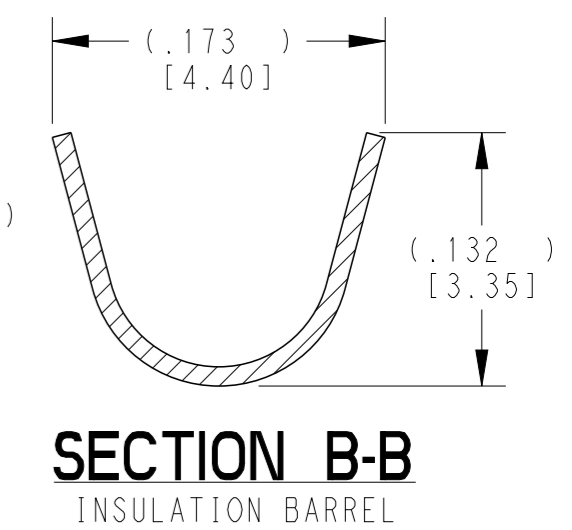

- 3 MATERIAL: .010 [0.25] THICK COPPER ALLOY
- 2. WIRE RANGE: 22 AWG TO 16 AWG [0.35-1.5 mm²]
INSULATION RANGE: $\varnothing .075$ -.125 [$\varnothing 1.91$ -3.18]
- 1 APPLIES ONLY TO SELECTIVE GOLD 1062-20-0344.
INDICATED DIMENSION SHOWS GOLD PLATED AREA.

TE Connectivity		NAME	
		STAMPED CONTACT SOCKET SIZE 20 SLEEVELESS	
SIZE	CAGE CODE	DRAWING NO	RESTRICTED TO
A3	4AFU8	1062-20-03XX	-
SCALE		SHEET	REV
6:1		1 OF 1	F

X-ON Electronics

Largest Supplier of Electrical and Electronic Components