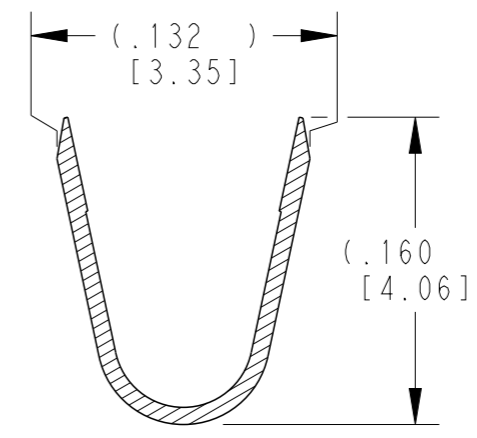

REVISIONS					
P	LTR	DESCRIPTION	DATE	DWN	APVD
C		REVISED PER E.O. P20392	03DEC2009		RDR
D		REVISED PER PCN :E-18-007949	23MAY2018	DD	DM

SECTION A-A
WIRE BARREL

- 3 MATERIAL:
  BODY: .010 [0.25] THICK COPPER ALLOY
  SLEEVE: STAINLESS STEEL
2. WIRE RANGE: 16 AWG TO 14 AWG [1.0-2.5 mm²]
  INSULATION RANGE: $\phi .075-.125$ [$\phi 1.91-3.18$]
- 1 APPLIES ONLY TO SELECTIVE GOLD 1062-20-0644.
  INDICATED DIMENSION SHOWS GOLD PLATED AREA.

NOTES: UNLESS OTHERWISE SPECIFIED

THIS DRAWING IS A CONTROLLED DOCUMENT.	
DIMENSIONS: INCHES [mm]	TOLERANCES UNLESS OTHERWISE SPECIFIED:
	0 PLC ±
	1 PLC ±
	2 PLC ±
	3 PLC ±.025 [0.64]
	4 PLC ±
	ANGLES ±
MATERIAL	FINISH
3	SEE TABLE

DWN	J. APOSTOL	30MAY2007
CHK	D. MEYER	02DEC2009
APVD	R. REED	03DEC2009
PRODUCT SPEC	0425-015-0000	
APPLICATION SPEC	114-151003	
WEIGHT	0.22 g	
CUSTOMER DRAWING		

TE INTERNAL PN	DEUTSCH PN	PLATING
1062-20-0622	1062-20-0622	NICKEL
1062-20-0644	1062-20-0644	SELECTIVE GOLD
1062-20-0677	1062-20-0677	TIN

NAME STAMPED CONTACT SOCKET SIZE 20			
SIZE	CAGE CODE	DRAWING NO	RESTRICTED TO
A3	4AFU8	1062-20-06XX	-
SCALE 6:1		SHEET 1 OF 1	REV D