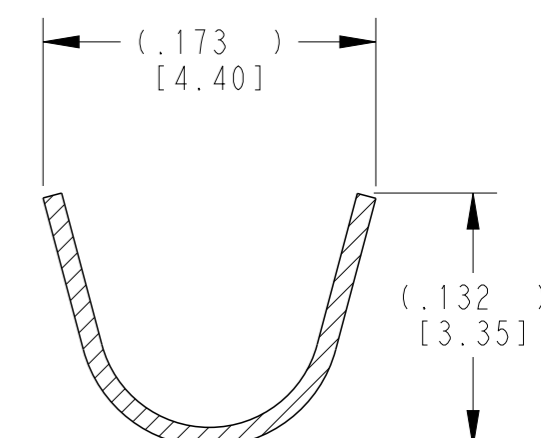

REVISIONS					
P	LTR	DESCRIPTION	DATE	DWN	APVD
C		REVISED PER E.O. P20392	03DEC2009		RDR
D		REVISED PER PCN :E-18-007949	23MAY2018	DD	DM

SECTION B-B
INSULATION BARREL

- 3 MATERIAL:
  BODY: .010 [0.25] THICK COPPER ALLOY
  SLEEVE: STAINLESS STEEL
2. WIRE RANGE: 16 AWG TO 14 AWG [1.0-2.5 mm²]
  INSULATION RANGE: $\phi .075-.125$ [$\phi 1.91-3.18$]
- 1 APPLIES ONLY TO SELECTIVE GOLD 1062-20-0644.
  INDICATED DIMENSION SHOWS GOLD PLATED AREA.

NOTES: UNLESS OTHERWISE SPECIFIED

THIS DRAWING IS A CONTROLLED DOCUMENT.	
DIMENSIONS: INCHES [mm]	TOLERANCES UNLESS OTHERWISE SPECIFIED:
	0 PLC ±
	1 PLC ±
	2 PLC ±
	3 PLC ±.025 [0.64]
	4 PLC ±
	ANGLES ±
MATERIAL	FINISH
3	SEE TABLE

DWN	J. APOSTOL	30MAY2007
CHK	D. MEYER	02DEC2009
APVD	R. REED	03DEC2009
PRODUCT SPEC	0425-015-0000	
APPLICATION SPEC	114-151003	
WEIGHT	0.22 g	
CUSTOMER DRAWING		

TE INTERNAL PN	DEUTSCH PN	PLATING
1062-20-0622	1062-20-0622	NICKEL
1062-20-0644	1062-20-0644	SELECTIVE GOLD
1062-20-0677	1062-20-0677	TIN

NAME STAMPED CONTACT SOCKET SIZE 20			
SIZE	CAGE CODE	DRAWING NO	RESTRICTED TO
A3	4AFU8	1062-20-06XX	-
SCALE 6:1		SHEET 1 OF 1	REV D