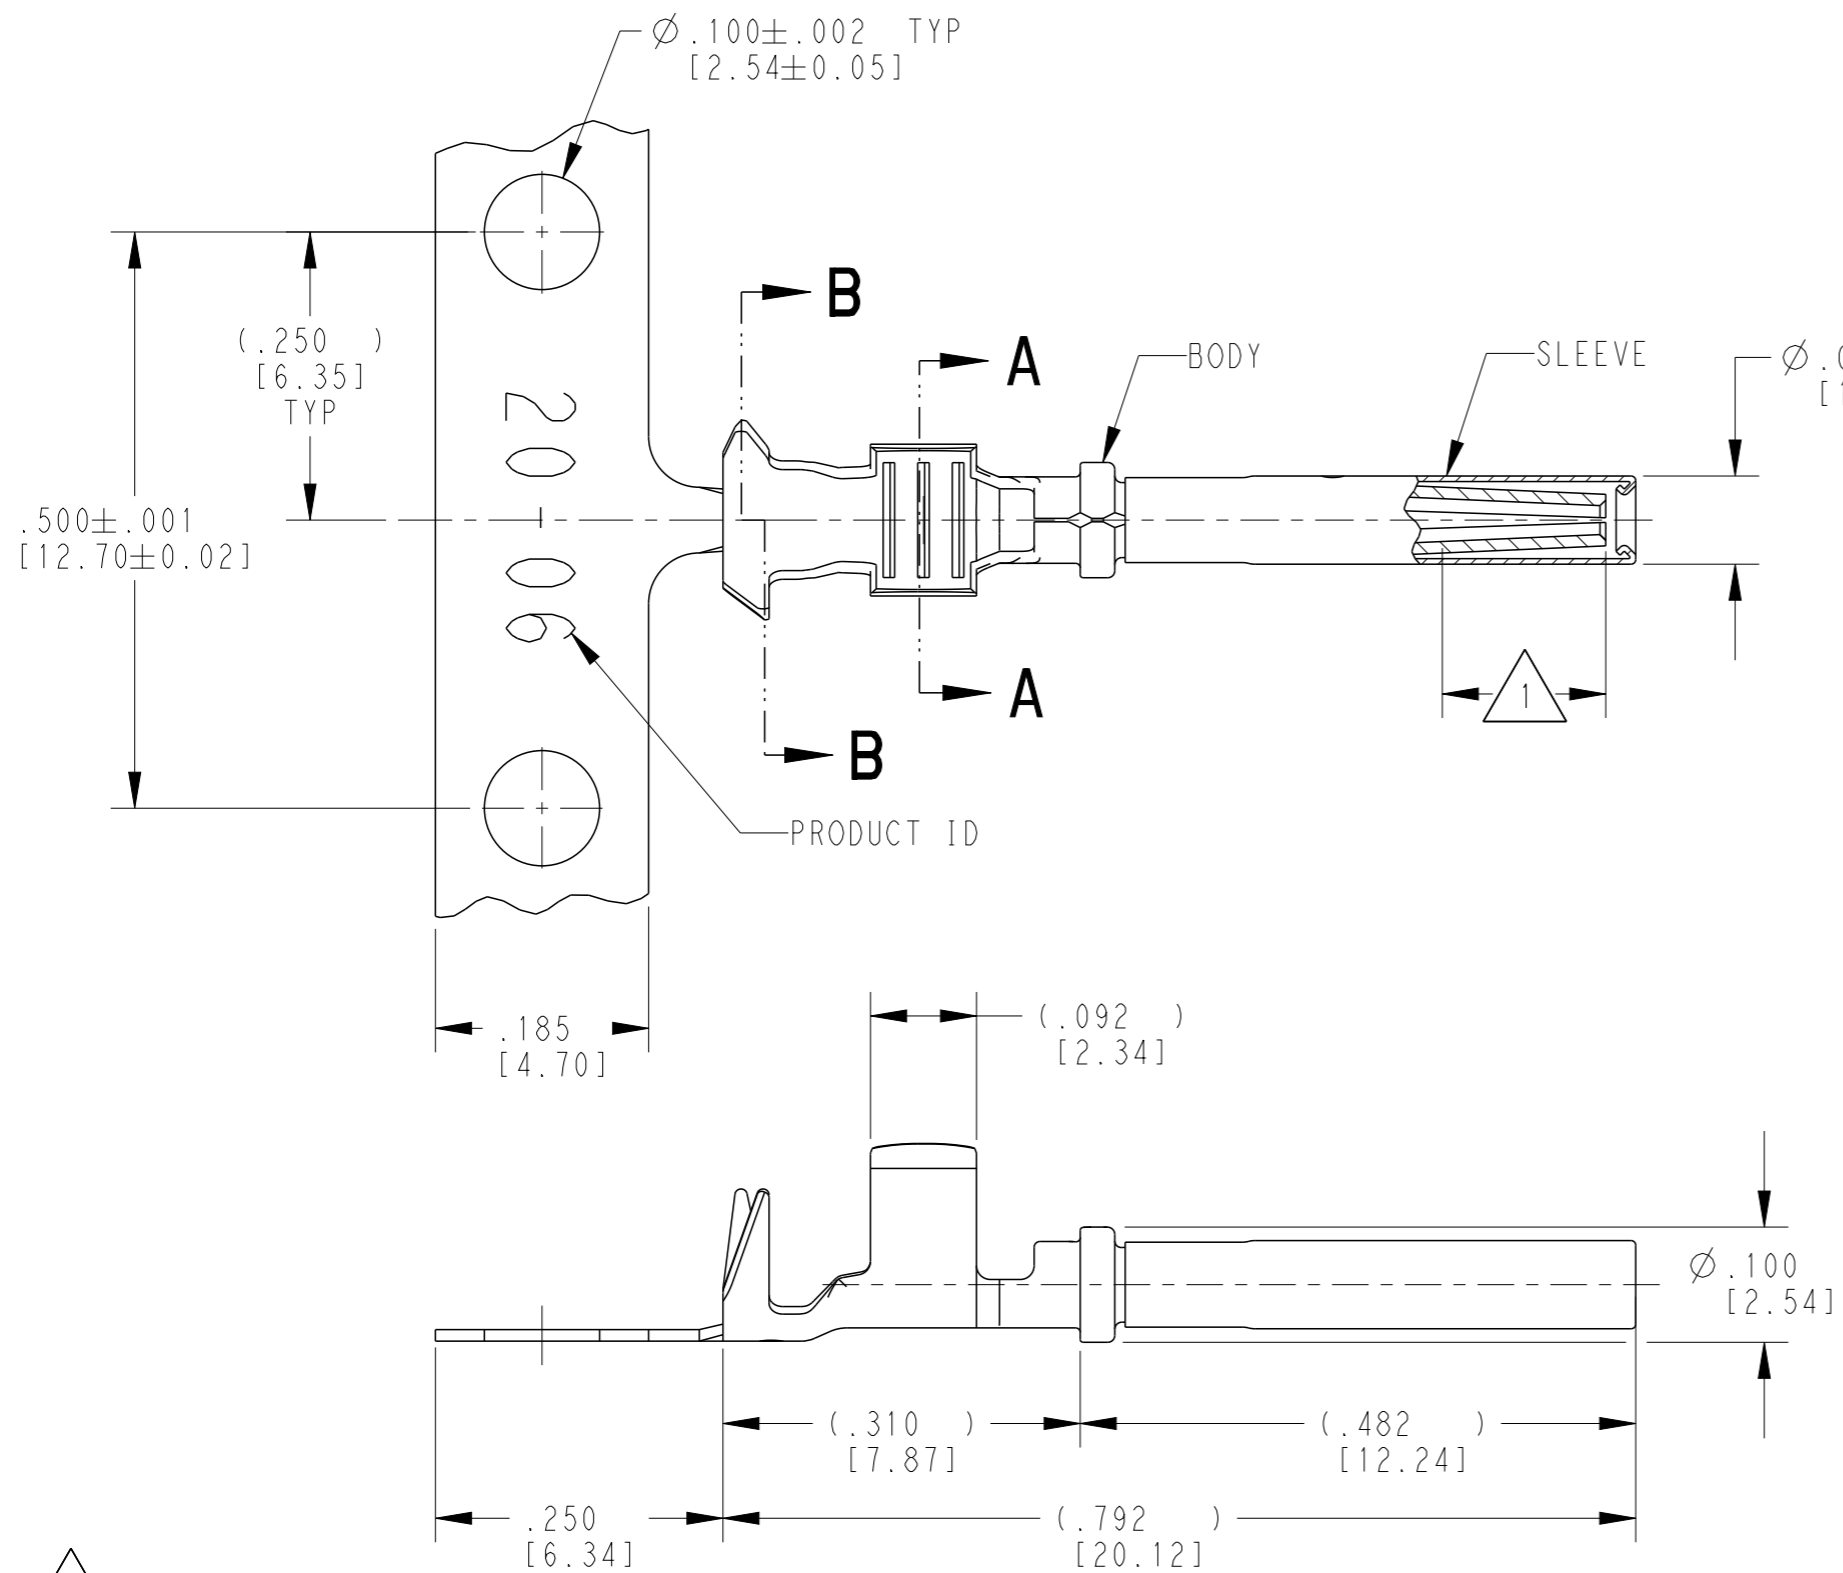

REVISIONS					
P	LTR	DESCRIPTION	DATE	DWN	APVD
C		REVISED PER E.O. P20392	03DEC2009		RDR
D		REVISED PER PCN :E-18-007949	23MAY2018	DD	DM

**SECTION A-A**  
WIRE BARREL

**SECTION B-B**  
INSULATION BARREL

- 3 MATERIAL:  
BODY: .010 [0.25] THICK COPPER ALLOY  
SLEEVE: STAINLESS STEEL
- 2. WIRE RANGE: 16 AWG TO 14 AWG [1.0-2.5 mm<sup>2</sup>]  
INSULATION RANGE:  $\phi .075-.125$  [ $\phi 1.91-3.18$ ]
- 1 APPLIES ONLY TO SELECTIVE GOLD 1062-20-0644.  
INDICATED DIMENSION SHOWS GOLD PLATED AREA.

NOTES: UNLESS OTHERWISE SPECIFIED

THIS DRAWING IS A CONTROLLED DOCUMENT.	
DIMENSIONS: INCHES [mm]	TOLERANCES UNLESS OTHERWISE SPECIFIED:
	0 PLC ±
	1 PLC ±
	2 PLC ±
	3 PLC ±.025 [0.64]
	4 PLC ±
	ANGLES ±
MATERIAL	FINISH
3	SEE TABLE

NAME STAMPED CONTACT SOCKET SIZE 20			
SIZE	CAGE CODE	DRAWING NO	RESTRICTED TO
A3	4AFU8	1062-20-06XX	-
SCALE 6:1		SHEET 1 OF 1	REV D