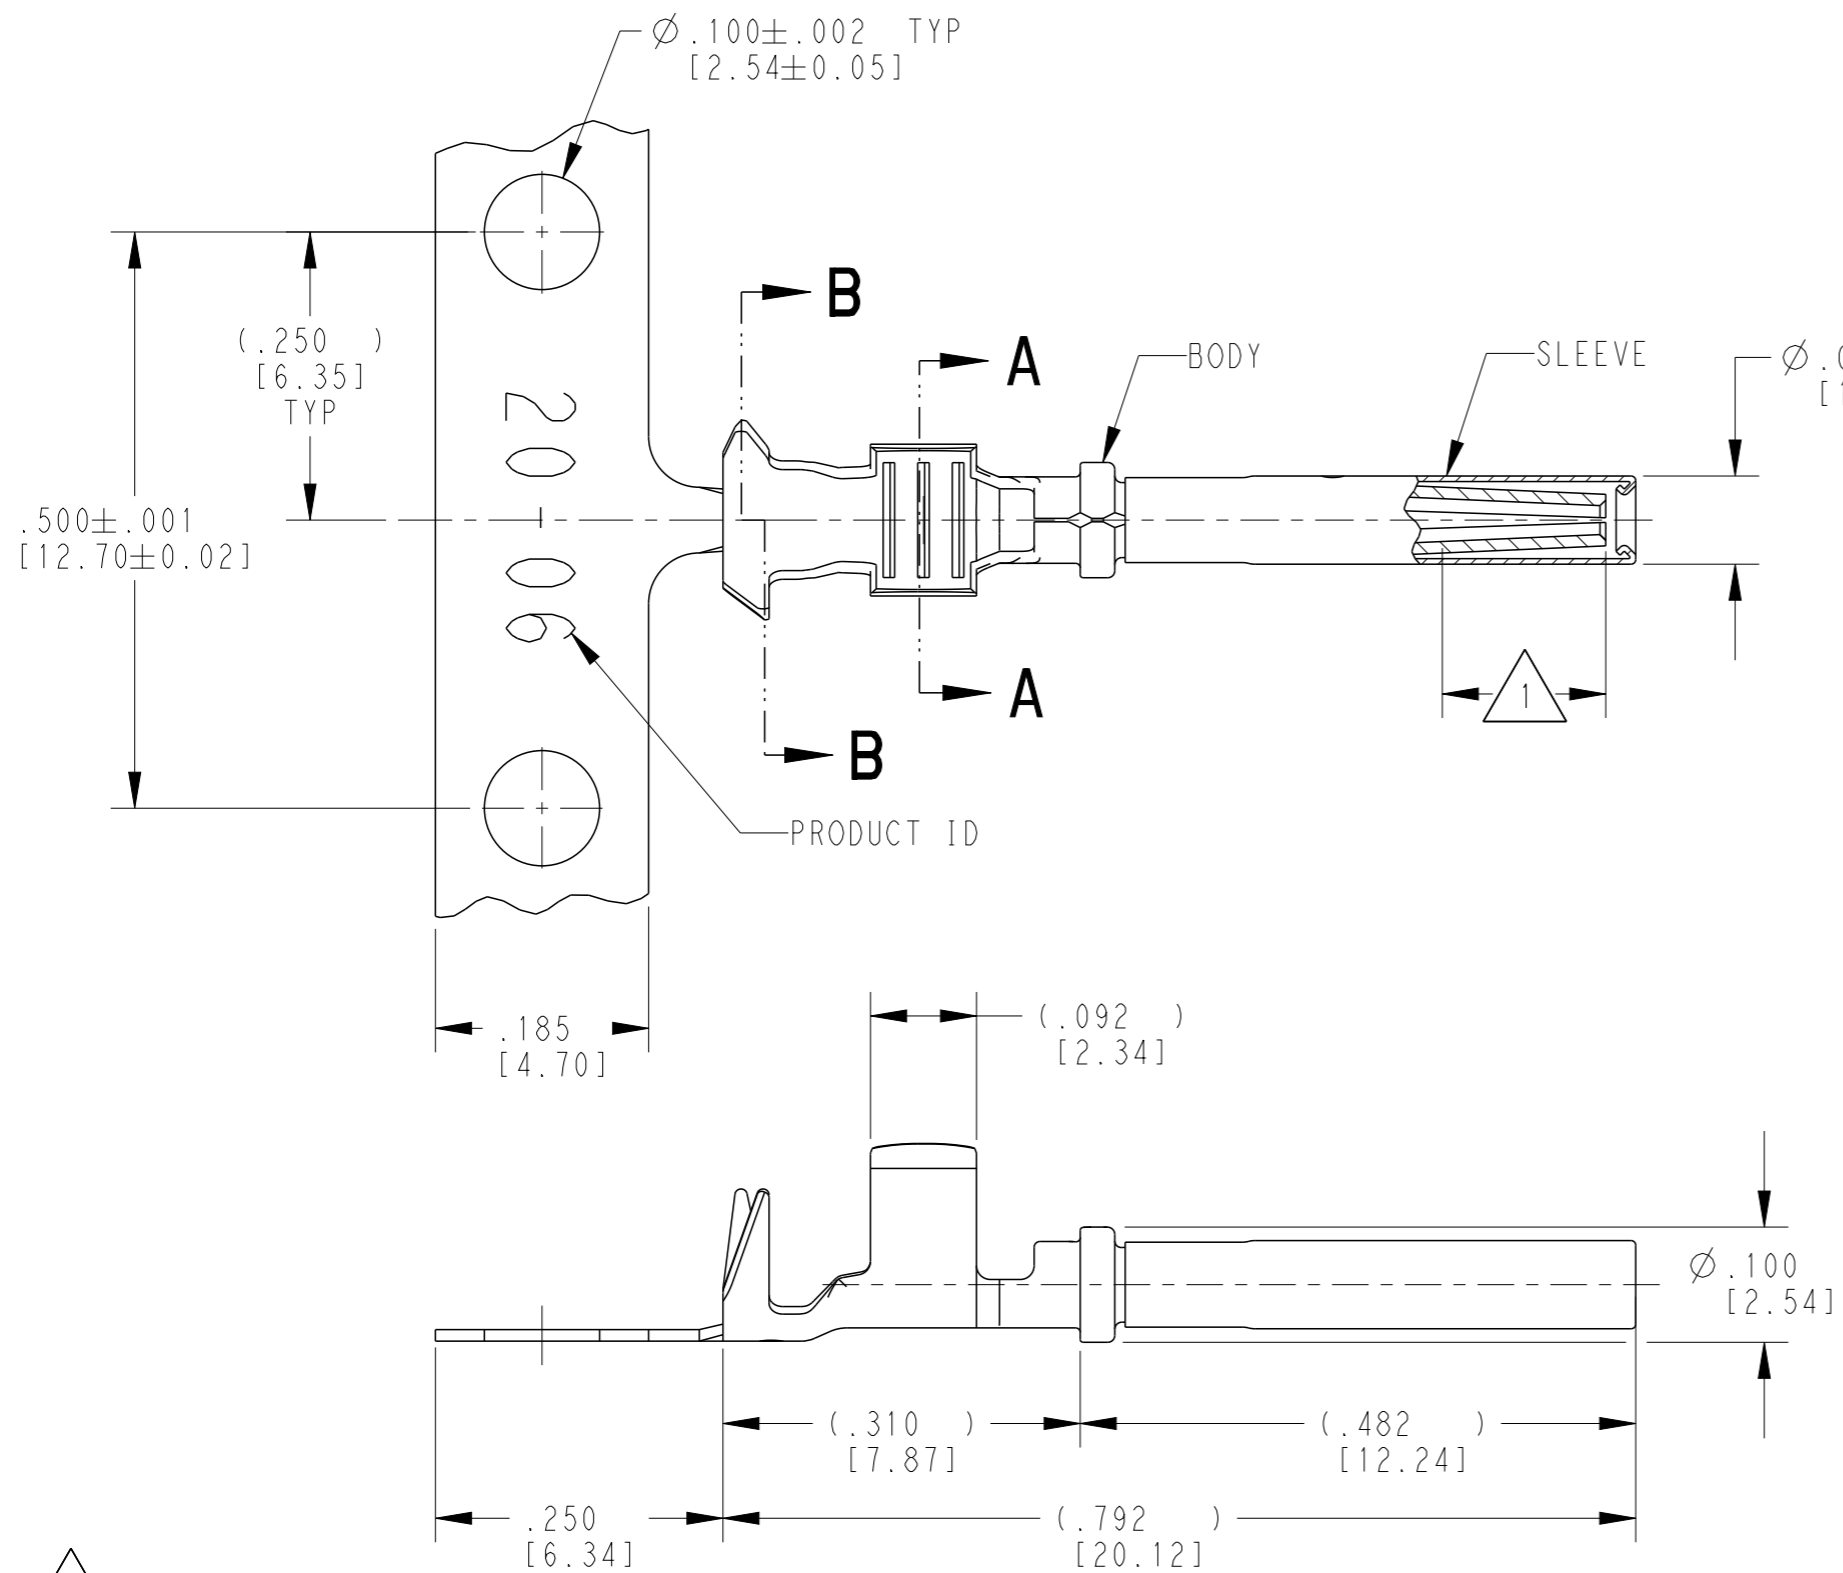

REVISIONS					
P	LTR	DESCRIPTION	DATE	DWN	APVD
C		REVISED PER E.O. P20392	03DEC2009		RDR
D		REVISED PER PCN :E-18-007949	23MAY2018	DD	DM

SECTION A-A
WIRE BARREL

SECTION B-B
INSULATION BARREL

3 MATERIAL:
 BODY: .010 [0.25] THICK COPPER ALLOY
 SLEEVE: STAINLESS STEEL

2. WIRE RANGE: 16 AWG TO 14 AWG [1.0-2.5 mm²]
 INSULATION RANGE: ϕ .075-.125 [ϕ 1.91-3.18]

1 APPLIES ONLY TO SELECTIVE GOLD 1062-20-0644.
 INDICATED DIMENSION SHOWS GOLD PLATED AREA.

NOTES: UNLESS OTHERWISE SPECIFIED

THIS DRAWING IS A CONTROLLED DOCUMENT.	
DIMENSIONS: INCHES [mm]	TOLERANCES UNLESS OTHERWISE SPECIFIED:
	0 PLC ±
	1 PLC ±
	2 PLC ±
	3 PLC ±.025 [0.64]
	4 PLC ±
	ANGLES ±
MATERIAL	FINISH
3	SEE TABLE

DWN	J. APOSTOL	30MAY2007
CHK	D. MEYER	02DEC2009
APVD	R. REED	03DEC2009
PRODUCT SPEC	0425-015-0000	
APPLICATION SPEC	114-151003	
WEIGHT	0.22 g	
CUSTOMER DRAWING		

TE INTERNAL PN	DEUTSCH PN	PLATING
1062-20-0622	1062-20-0622	NICKEL
1062-20-0644	1062-20-0644	SELECTIVE GOLD
1062-20-0677	1062-20-0677	TIN

NAME STAMPED CONTACT SOCKET SIZE 20			
SIZE	CAGE CODE	DRAWING NO	RESTRICTED TO
A3	4AFU8	1062-20-06XX	-
SCALE 6:1		SHEET 1 OF 1	REV D