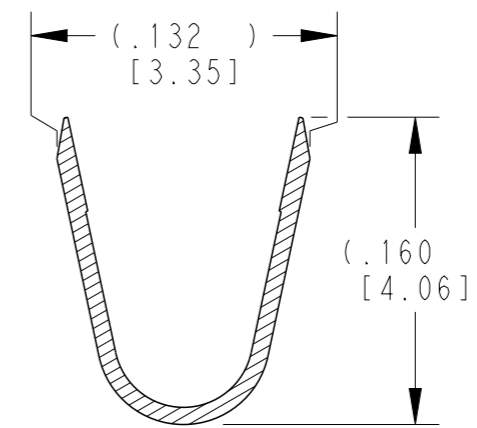

REVISIONS					
P	LTR	DESCRIPTION	DATE	DWN	APVD
C		REVISED PER E.O. P20392	03DEC2009		RDR
D		REVISED PER PCN :E-18-007949	23MAY2018	DD	DM

SECTION A-A
WIRE BARREL

SECTION B-B
INSULATION BARREL

3 MATERIAL:
 BODY: .010 [0.25] THICK COPPER ALLOY
 SLEEVE: STAINLESS STEEL

2. WIRE RANGE: 16 AWG TO 14 AWG [1.0-2.5 mm²]
 INSULATION RANGE: ϕ .075-.125 [ϕ 1.91-3.18]

1 APPLIES ONLY TO SELECTIVE GOLD 1062-20-0644.
 INDICATED DIMENSION SHOWS GOLD PLATED AREA.

NOTES: UNLESS OTHERWISE SPECIFIED

THIS DRAWING IS A CONTROLLED DOCUMENT.	
DIMENSIONS: INCHES [mm]	TOLERANCES UNLESS OTHERWISE SPECIFIED:
	0 PLC ±
	1 PLC ±
	2 PLC ±
	3 PLC ±.025 [0.64]
	4 PLC ±
	ANGLES ±
MATERIAL	FINISH
3	SEE TABLE

DWN	J. APOSTOL	30MAY2007
CHK	D. MEYER	02DEC2009
APVD	R. REED	03DEC2009
PRODUCT SPEC	0425-015-0000	
APPLICATION SPEC	114-151003	
WEIGHT	0.22 g	
CUSTOMER DRAWING		

TE INTERNAL PN	DEUTSCH PN	PLATING
1062-20-0622	1062-20-0622	NICKEL
1062-20-0644	1062-20-0644	SELECTIVE GOLD
1062-20-0677	1062-20-0677	TIN

NAME STAMPED CONTACT SOCKET SIZE 20			
SIZE	CAGE CODE	DRAWING NO	RESTRICTED TO
A3	4AFU8	1062-20-06XX	-
SCALE 6:1		SHEET 1 OF 1	REV D