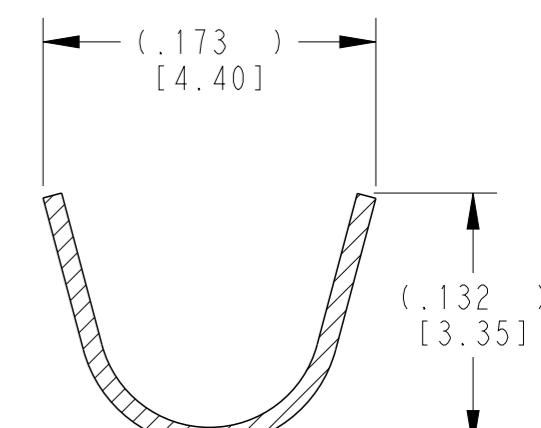

REVISIONS					
P	LTR	DESCRIPTION	DATE	DWN	APVD
C		REVISED PER E.O. P20392	03DEC2009		RDR
D		REVISED PER PCN :E-18-007949	23MAY2018	DD	DM

SECTION A-A
WIRE BARREL

SECTION B-B
INSULATION BARREL

3 MATERIAL:
 BODY: .010 [0.25] THICK COPPER ALLOY
 SLEEVE: STAINLESS STEEL

2. WIRE RANGE: 16 AWG TO 14 AWG [1.0-2.5 mm²]
 INSULATION RANGE: ϕ .075-.125 [ϕ 1.91-3.18]

1 APPLIES ONLY TO SELECTIVE GOLD 1062-20-0644.
 INDICATED DIMENSION SHOWS GOLD PLATED AREA.

NOTES: UNLESS OTHERWISE SPECIFIED

THIS DRAWING IS A CONTROLLED DOCUMENT.	
DIMENSIONS: INCHES [mm]	TOLERANCES UNLESS OTHERWISE SPECIFIED:
	0 PLC ±
	1 PLC ±
	2 PLC ±
	3 PLC ±.025 [0.64]
	4 PLC ±
	ANGLES ±
MATERIAL	FINISH
3	SEE TABLE

DWN	J. APOSTOL	30MAY2007
CHK	D. MEYER	02DEC2009
APVD	R. REED	03DEC2009
PRODUCT SPEC	0425-015-0000	
APPLICATION SPEC	114-151003	
WEIGHT	0.22 g	
CUSTOMER DRAWING		

TE INTERNAL PN	DEUTSCH PN	PLATING
1062-20-0622	1062-20-0622	NICKEL
1062-20-0644	1062-20-0644	SELECTIVE GOLD
1062-20-0677	1062-20-0677	TIN

NAME STAMPED CONTACT SOCKET SIZE 20			
SIZE	CAGE CODE	DRAWING NO	RESTRICTED TO
A3	4AFU8	1062-20-06XX	-
SCALE 6:1		SHEET 1 OF 1	REV D