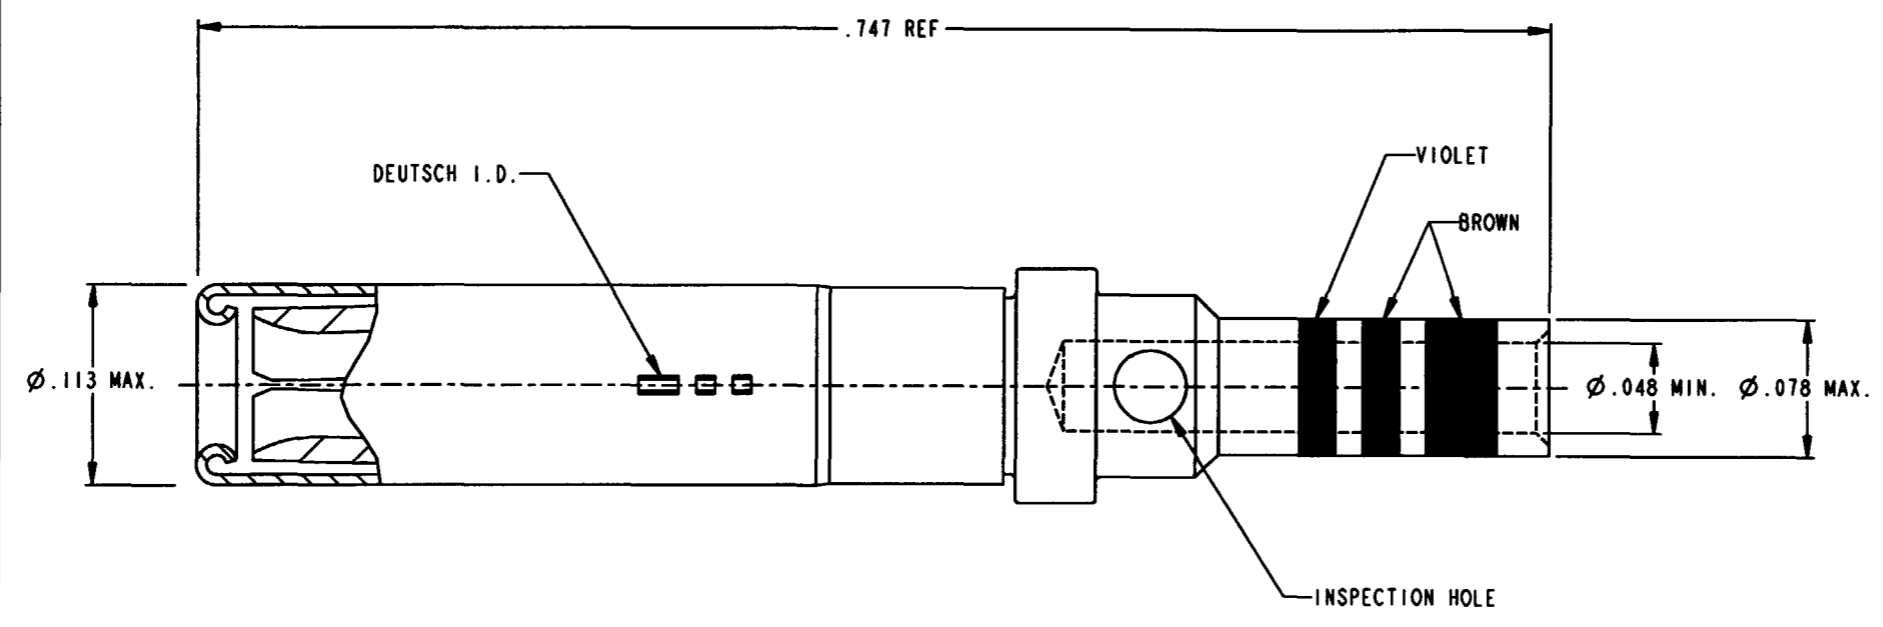

REVISIONS			
REV	DESCRIPTION	DATE	APPROVED
N/C	NEW RELEASE PER E.O. C4168	9/2/99	DK

4. CRIMP TOOL: M22520/1-01 OR M22520/7-01  
 POSITIONER: M22520/1-02 BLUE OR M22520/7-03
3. FINISH: SOCKET BODY - GOLD OVER A NICKEL UNDERPLATE
2. MATERIAL: SOCKET BODY - COPPER ALLOY PER MIL-C-39029  
 SLEEVE - STAINLESS STEEL
1. ALL DIMENSIONS ARE IN INCHES UNLESS OTHERWISE SPECIFIED.

NOTES:

SIGNATURE & DATE		CONTACT, SOCKET DBA TYPE, SIZE 16 WITH SIZE 20 CRIMP BARREL MIL-C-39029/5-117	CP	MIL CODE
DR	J. FRIEDHOF 9-2-99			
CHK	mk9/2/99			
PE	J. FRIEDHOF 9-2-99			
APP	JF			
SCALE	10.000 INCHES NONE	ENVELOPE	A	109027
		DEUTSCH ENGINEERED CONNECTING DEVICES 5733 W. Whittier Ave. Hemet, California		
		SHEET OF		