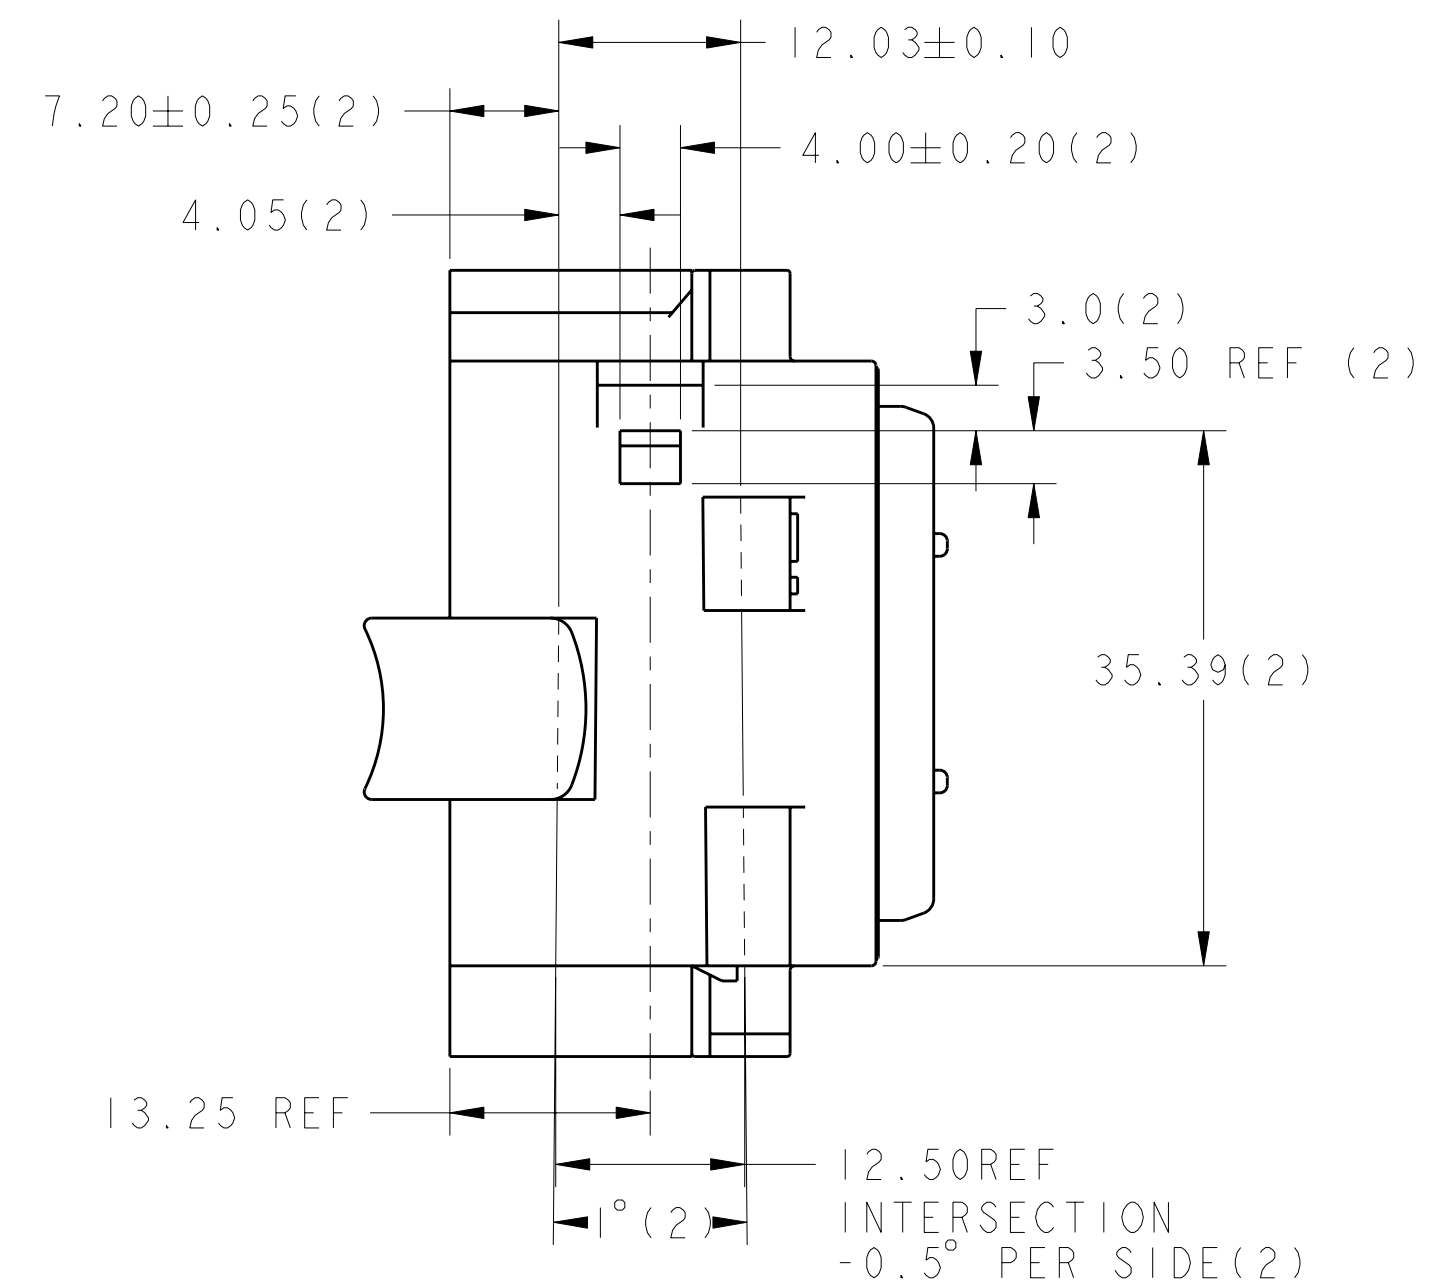

SCALE 2:1

- MATERIAL: PBT GF30, BLACK
 - DEVICE MEETS TE PRODUCT SPECIFICATION 108-47001
- △ RAISED SYMBOL, MUST BE LEGIBLE.
- △ FEATURE FOR CPA TE PN 776467-1, 2 PLACES

SCALE 3:2

109853-1
PART NUMBER

THIS DRAWING IS A CONTROLLED DOCUMENT FOR TYCO ELECTRONICS CORPORATION. IT IS SUBJECT TO CHANGE AND THE CONTROLLING ENGINEERING ORGANIZATION SHOULD BE CONTACTED FOR THE LATEST REVISION.		DWN	A	GUANCO	10NOV2005	Tyco Electronics Harrisburg, PA 17105-3608
DIMENSIONS:		CHK	A	GUANCO	10NOV2005	
TOLERANCES UNLESS OTHERWISE SPECIFIED:		APVD	J	SHEVFLA	10NOV2005	
mm		PRODUCT SPEC			NAME	
0 PLC ±1		APPLICATION SPEC			SIZE	A2
1 PLC ±.25		WEIGHT			CAGE CODE	00779
2 PLC ±.15		CUSTOMER DRAWING			DRAWING NO	C-109853
3 PLC ±.		SCALE			2:1	SHEET
4 PLC ±.		RESTRICTED TO			OF	1
ANGLES ±1		REV			FI	
FINISH						