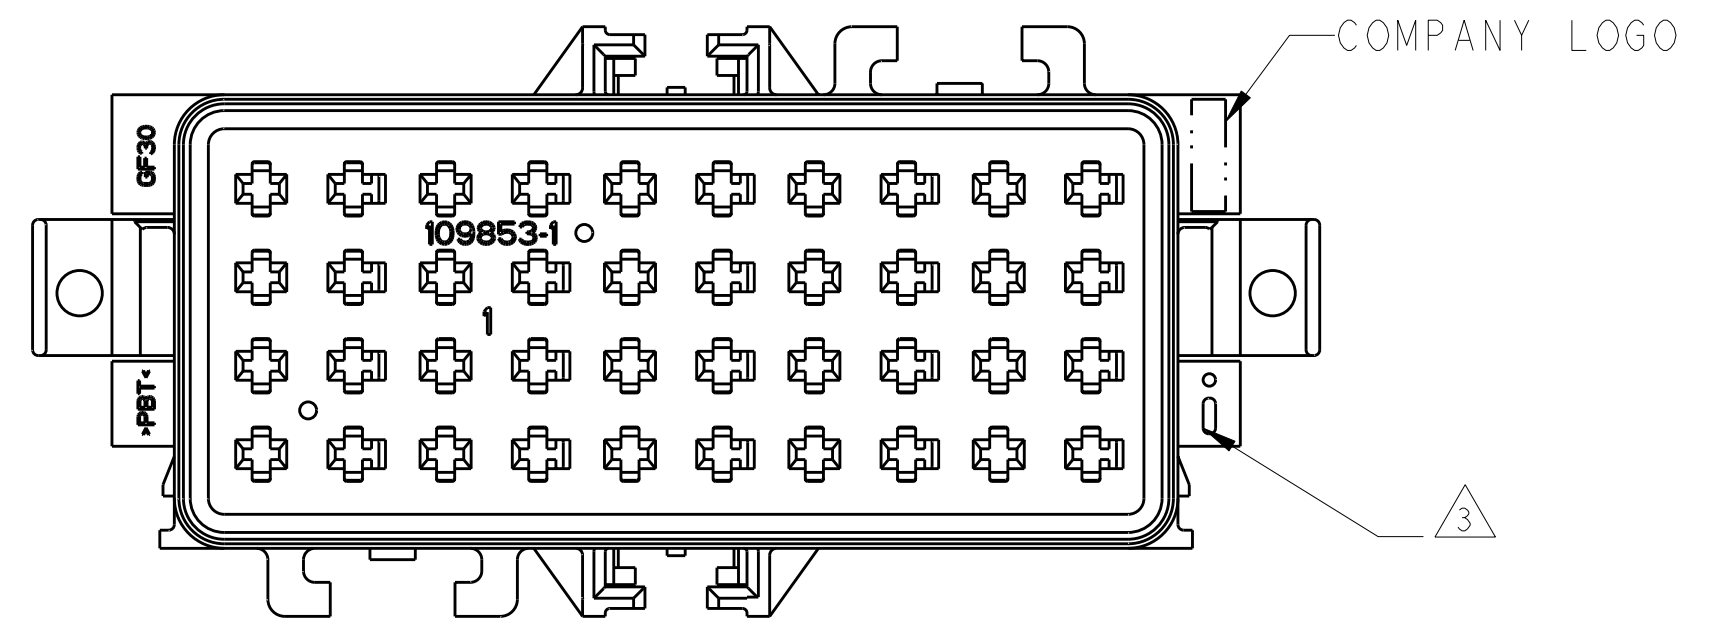

SCALE 2:1

- MATERIAL: PBT GF30, BLACK
 - DEVICE MEETS TE PRODUCT SPECIFICATION 108-47001
- △ RAISED SYMBOL, MUST BE LEGIBLE.
- △ FEATURE FOR CPA TE PN 776467-1, 2 PLACES

SCALE 3:2

109853-1
PART NUMBER

THIS DRAWING IS A CONTROLLED DOCUMENT FOR TYCO ELECTRONICS CORPORATION. IT IS SUBJECT TO CHANGE AND THE CONTROLLING ENGINEERING ORGANIZATION SHOULD BE CONTACTED FOR THE LATEST REVISION.		DWN	A	GUANCO	10NOV2005	Tyco Electronics Harrisburg, PA 17105-3608
DIMENSIONS:		CHK	A	GUANCO	10NOV2005	
TOLERANCES UNLESS OTHERWISE SPECIFIED:		APVD	J	SHEVFLA	10NOV2005	
mm		PRODUCT SPEC			NAME	
0 PLC ±1		APPLICATION SPEC			SIZE	A2
1 PLC ±.25		WEIGHT			CAGE CODE	00779
2 PLC ±.15		CUSTOMER DRAWING			DRAWING NO	C-109853
3 PLC ±.		SCALE			2:1	SHEET
4 PLC ±.		RESTRICTED TO			OF	1
ANGLES ±1		REV			FI	
FINISH						