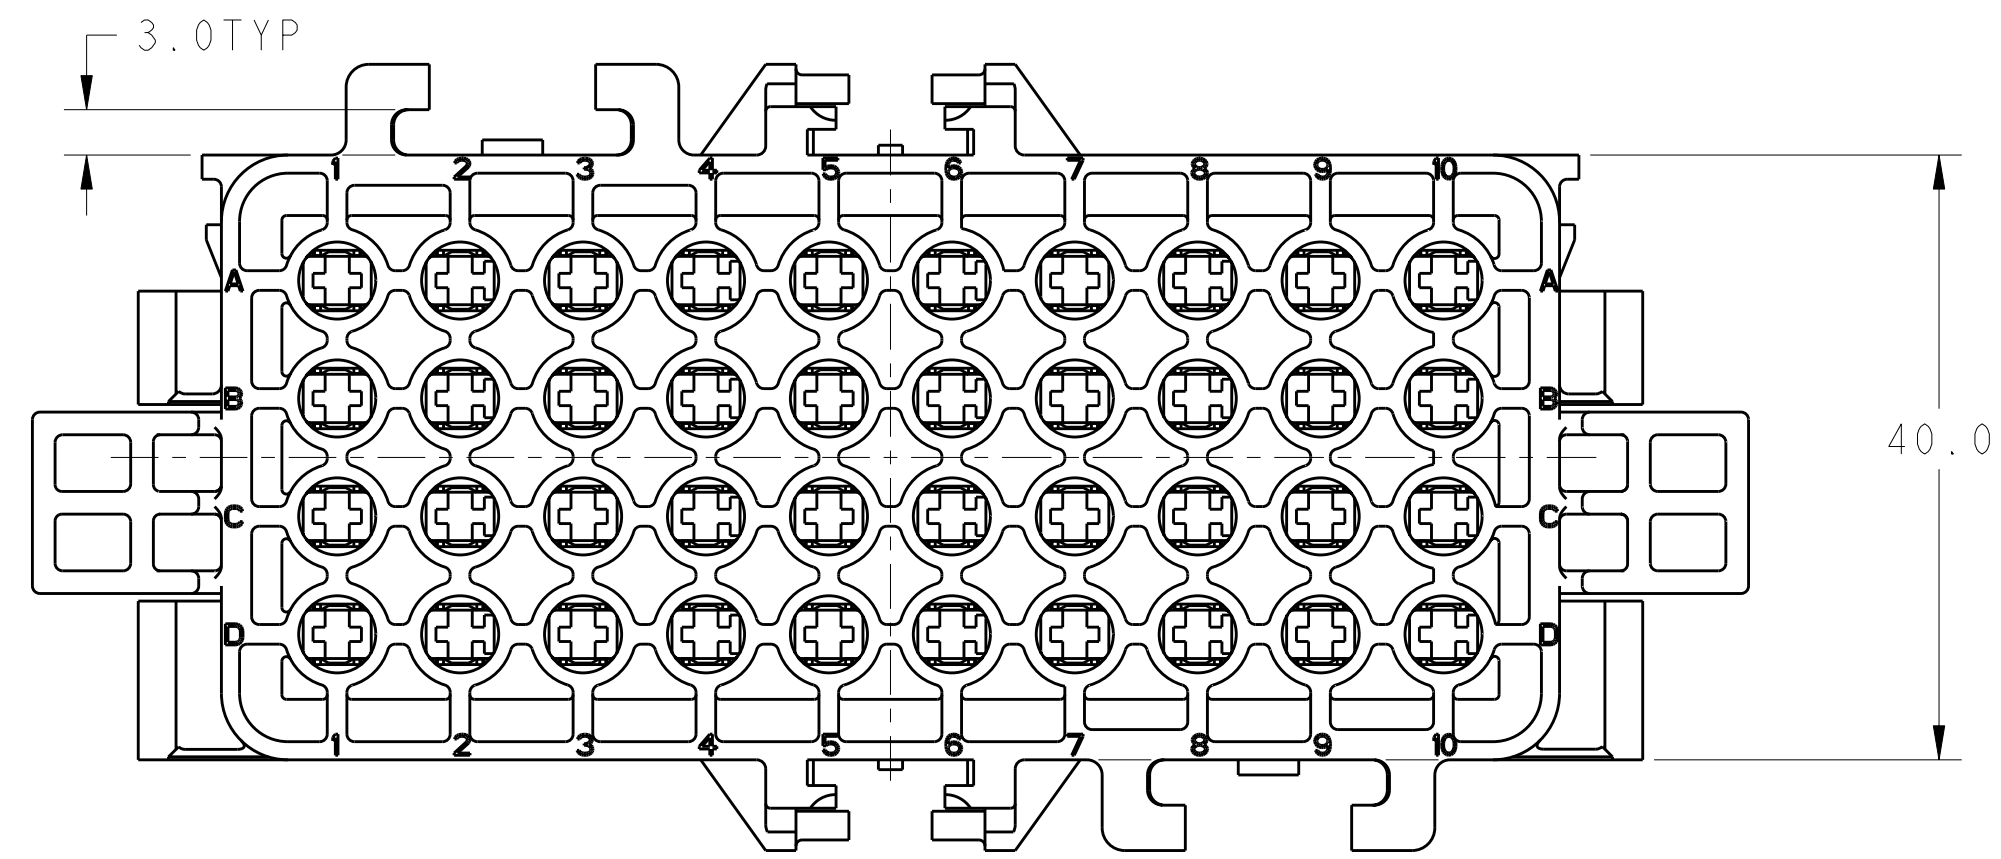

SCALE 2:1

- MATERIAL: PBT GF30, BLACK
 - DEVICE MEETS TE PRODUCT SPECIFICATION 108-47001
- △ RAISED SYMBOL, MUST BE LEGIBLE.
- △ FEATURE FOR CPA TE PN 776467-1, 2 PLACES

SCALE 3:2

109853-1
PART NUMBER

THIS DRAWING IS A CONTROLLED DOCUMENT FOR TYCO ELECTRONICS CORPORATION. IT IS SUBJECT TO CHANGE AND THE CONTROLLING ENGINEERING ORGANIZATION SHOULD BE CONTACTED FOR THE LATEST REVISION.		DWN	A	GUANCO	10NOV2005	Tyco Electronics Harrisburg, PA 17105-3608
DIMENSIONS:		CHK	A	GUANCO	10NOV2005	
TOLERANCES UNLESS OTHERWISE SPECIFIED:		APVD	J	SHEVFLA	10NOV2005	
mm		PRODUCT SPEC			NAME	
0 PLC ±1		APPLICATION SPEC			SIZE	A2
1 PLC ±.25		WEIGHT			CAGE CODE	00779
2 PLC ±.15		CUSTOMER DRAWING			DRAWING NO	C-109853
3 PLC ±.		SCALE			2:1	SHEET
4 PLC ±.		RESTRICTED TO			OF	1
ANGLES ±1		REV			FI	
FINISH						