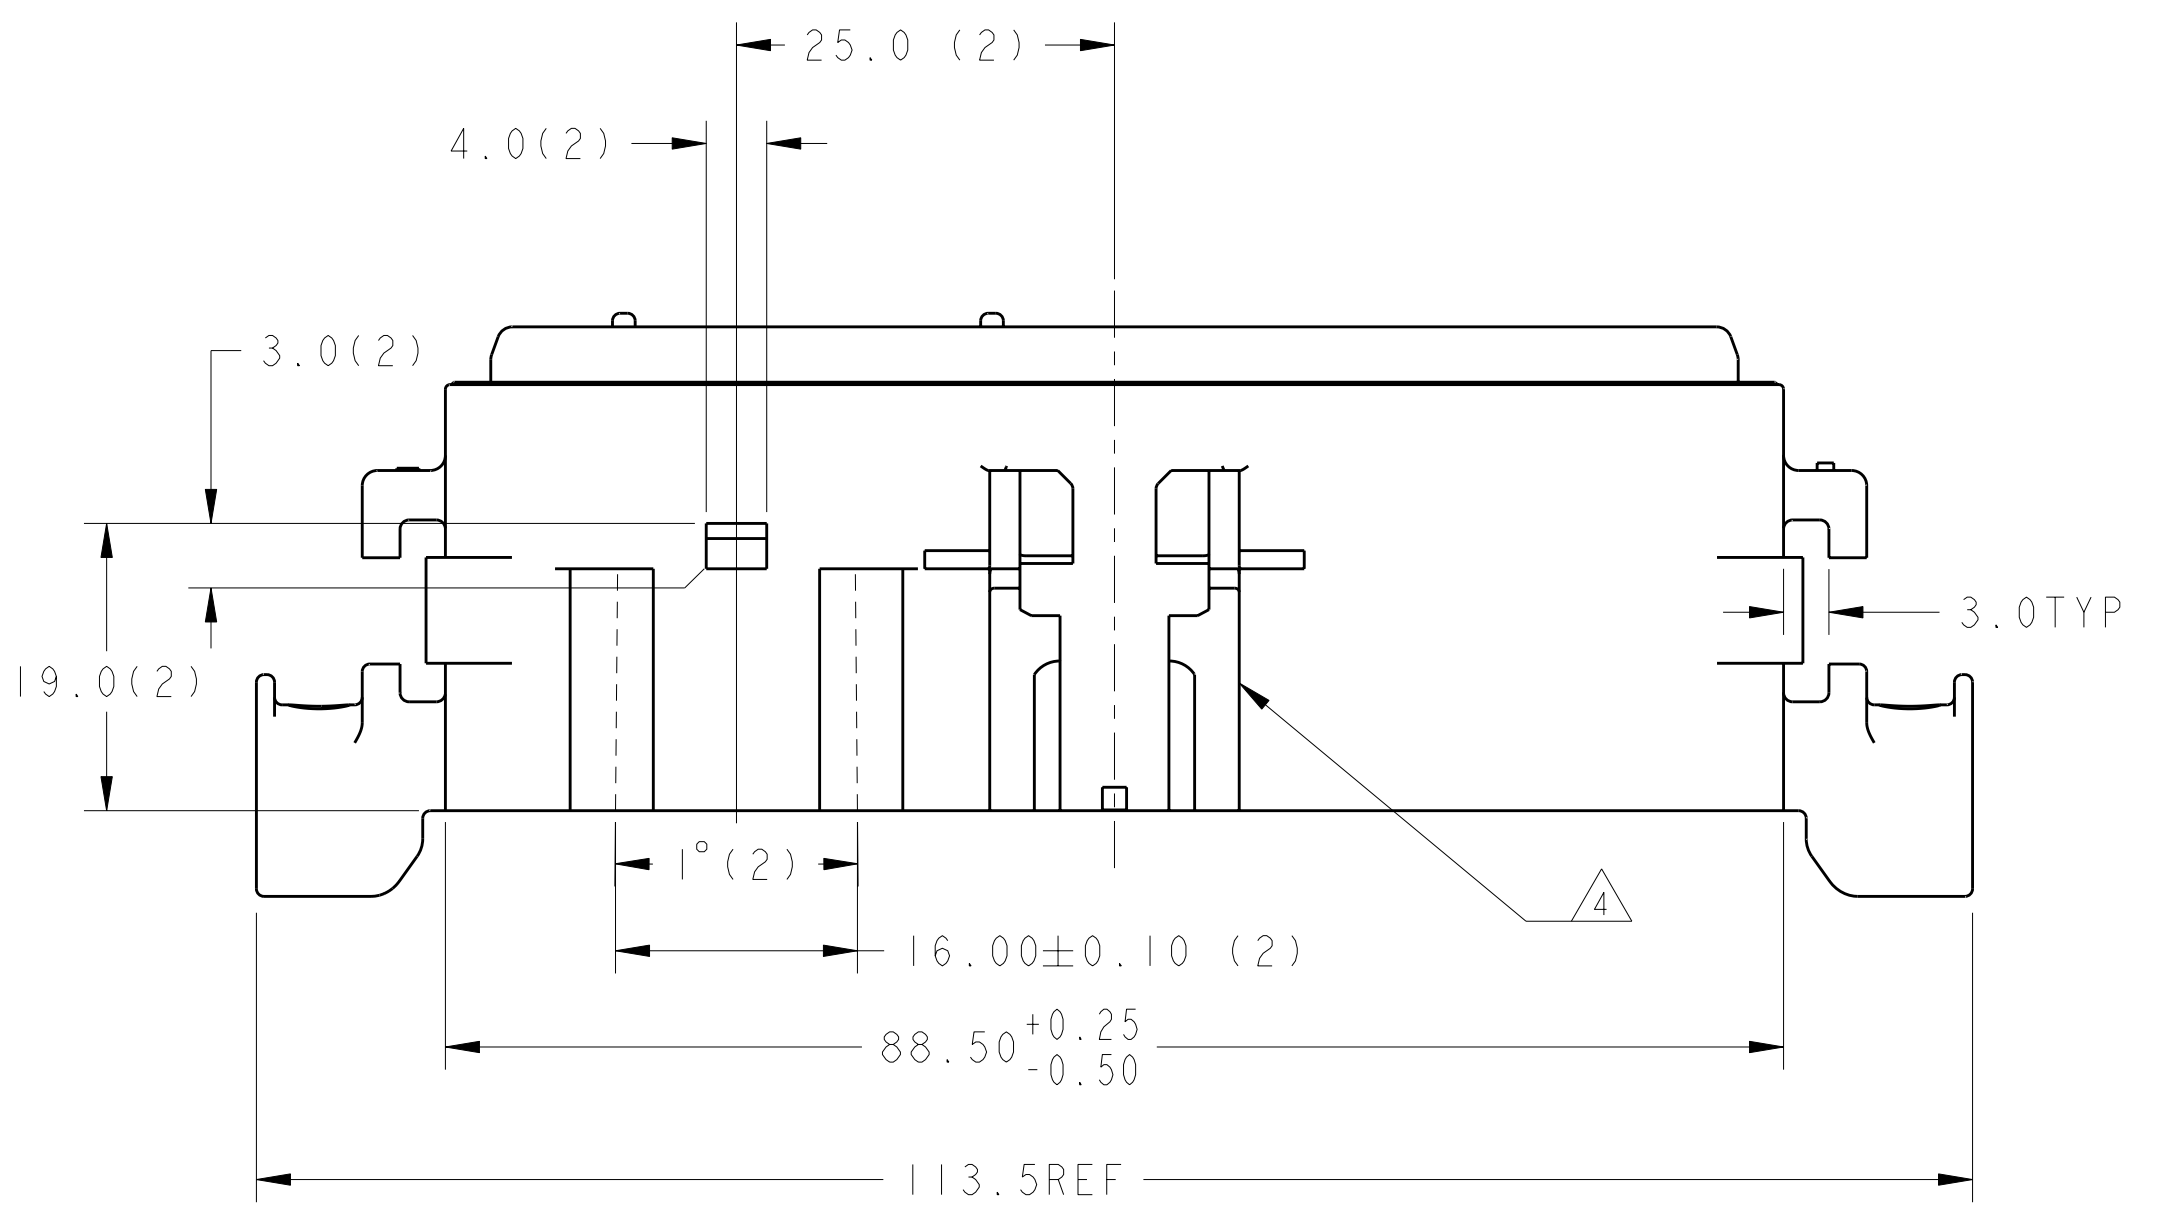

SCALE 2:1

- MATERIAL: PBT GF30, BLACK
 - DEVICE MEETS TE PRODUCT SPECIFICATION 108-47001
- △ RAISED SYMBOL, MUST BE LEGIBLE.
- △ FEATURE FOR CPA TE PN 776467-1, 2 PLACES

SCALE 3:2

109853-1
PART NUMBER

THIS DRAWING IS A CONTROLLED DOCUMENT FOR TYCO ELECTRONICS CORPORATION. IT IS SUBJECT TO CHANGE AND THE CONTROLLING ENGINEERING ORGANIZATION SHOULD BE CONTACTED FOR THE LATEST REVISION.		DWN	A	GUANCO	10NOV2005	Tyco Electronics Harrisburg, PA 17105-3608
DIMENSIONS:		CHK	A	GUANCO	10NOV2005	
TOLERANCES UNLESS OTHERWISE SPECIFIED:		APVD	J	SHEVFLA	10NOV2005	
mm		PRODUCT SPEC			NAME	
0 PLC ±1		APPLICATION SPEC			SIZE	A2
1 PLC ±.25		WEIGHT			CAGE CODE	00779
2 PLC ±.15		CUSTOMER DRAWING			DRAWING NO	C-109853
3 PLC ±.		SCALE			2:1	SHEET
4 PLC ±.		RESTRICTED TO			OF	1
ANGLES ±1		REV			FI	
FINISH						