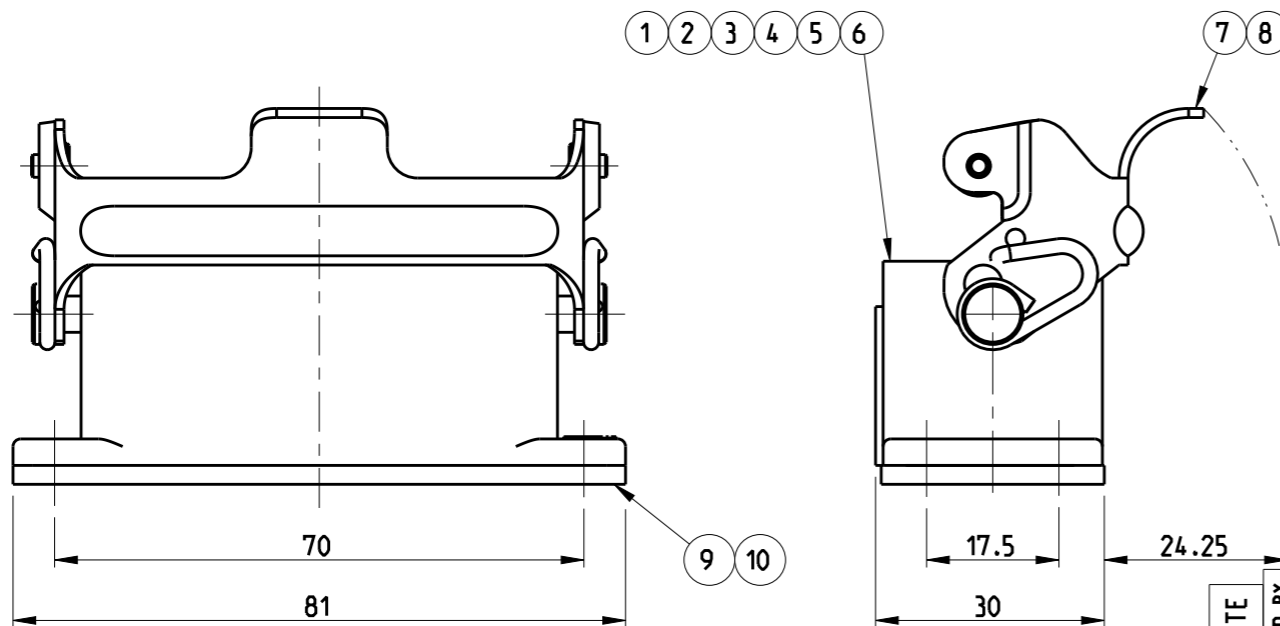

THIS DRAWING IS UNPUBLISHED. RELEASED FOR PUBLICATION 2000  
 © COPYRIGHT 2000 BY - ALL RIGHTS RESERVED.

REVISIONS

P	LTR	DESCRIPTION	DATE	DWN	APVD
	A10	REVISED PER ECR-17-014412	03APR2018	NG	MKO

NOTES:

- 1 MATERIAL: SEE TABLE
- 2 SURFACE: SEE TABLE
- 3 VARNISH ON THE INSIDE NOT NECESSARY
- 4 Chromital TCP - PASSIVATION
- 5 OBSOLETE PARTS: OBSOLETE CIS STREAMLINING PER D.RENAUD/D.SINISI

PN 0-1 AS SHOWN

PANEL-CUTOUT

QTY	DESCRIPTION	MATERIAL	SURFACE	COLOR	ITEM NO	REMARKS
1	FLANGE MOUNTED SEAL	NEOPRENE	CONDUCTIVE	BLACK	10	
1	FLANGE MOUNTED SEAL	NEOPRENE		BLACK	9	
1	LB- SIDE CLIP	STAINLESS STEEL			8	
1	LB- SIDE CLIP	STEEL	ZINC PLATED	BLUE	7	
1	SURFACE MOUNTED HOUSING, BOTTOM ENTRY	ALUMINIUM	HARD COAT	BLACK	6	∅3.7mm
1	SURFACE MOUNTED HOUSING, BOTTOM ENTRY	ALUMINIUM	4		5	
1	SURFACE MOUNTED HOUSING, BOTTOM ENTRY	ALUMINIUM	HARD COAT	AL COLOR	4	
1	SURFACE MOUNTED HOUSING, BOTTOM ENTRY	ALUMINIUM		WITHOUT VARNISH	3	
1	SURFACE MOUNTED HOUSING, BOTTOM ENTRY	ALUMINIUM	ALUMINIUM OXIDE	BLACK RAL 9005	2	
1	SURFACE MOUNTED HOUSING, BOTTOM ENTRY	ALUMINIUM		GREY RAL 7001	1	

SIZE A3 CAGE CODE 00779 DRAWING NO C-1102121 RESTRICTED TO

CUSTOMER DRAWING SCALE 1:1 SHEET 1 OF 1 REV A10

DIMENSIONS:	TOLERANCES UNLESS OTHERWISE SPECIFIED:
mm	0 PLC ±
	1 PLC ±
	2 PLC ±
	3 PLC ±
	4 PLC ±
	ANGLES ±
MATERIAL 1	FINISH 2