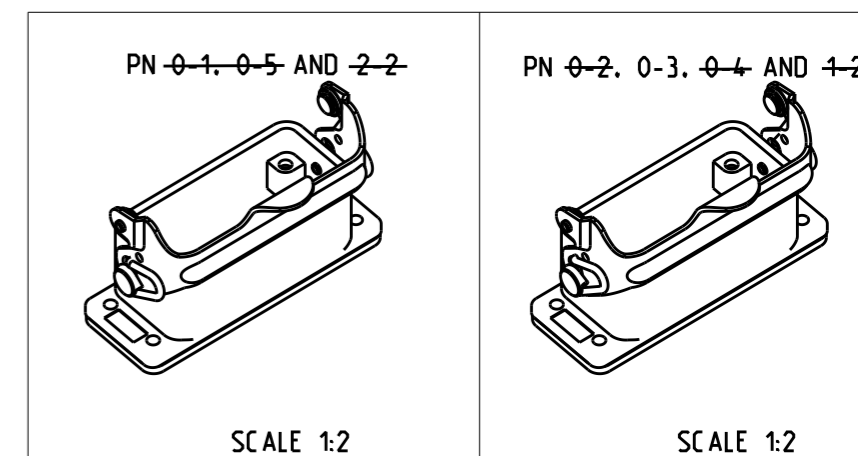

THIS DRAWING IS UNPUBLISHED. RELEASED FOR PUBLICATION 2000  
 © COPYRIGHT 2000 BY - ALL RIGHTS RESERVED.

REVISIONS

P	LTR	DESCRIPTION	DATE	DWN	APVD
	A10	REVISED PER ECR-17-014412	03APR2018	NG	MKO

NOTES:

- 1 MATERIAL: SEE TABLE
- 2 SURFACE: SEE TABLE
- 3 VARNISH ON THE INSIDE NOT NECESSARY
- 4 Chromital TCP - PASSIVATION
- 5 OBSOLETE PARTS: OBSOLETE CIS STREAMLINING PER D.RENAUD/D.SINISI

PN 0-1 AS SHOWN

PANEL-CUTOUT

QTY	DESCRIPTION	MATERIAL	SURFACE	COLOR	ITEM NO	REMARKS
1	FLANGE MOUNTED SEAL	NEOPRENE	CONDUCTIVE	BLACK	10	
1	FLANGE MOUNTED SEAL	NEOPRENE		BLACK	9	
1	LB- SIDE CLIP	STAINLESS STEEL			8	
1	LB- SIDE CLIP	STEEL	ZINC PLATED	BLUE	7	
1	SURFACE MOUNTED HOUSING, BOTTOM ENTRY	ALUMINIUM	HARD COAT	BLACK	6	∅3.7mm
1	SURFACE MOUNTED HOUSING, BOTTOM ENTRY	ALUMINIUM	4		5	
1	SURFACE MOUNTED HOUSING, BOTTOM ENTRY	ALUMINIUM	HARD COAT	AL COLOR	4	
1	SURFACE MOUNTED HOUSING, BOTTOM ENTRY	ALUMINIUM		WITHOUT VARNISH	3	
1	SURFACE MOUNTED HOUSING, BOTTOM ENTRY	ALUMINIUM	ALUMINIUM OXIDE	BLACK RAL 9005	2	
1	SURFACE MOUNTED HOUSING, BOTTOM ENTRY	ALUMINIUM		GREY RAL 7001	1	

SIZE A3 CAGE CODE 00779 DRAWING NO C-1102121 RESTRICTED TO

CUSTOMER DRAWING SCALE 1:1 SHEET 1 OF 1 REV A10

DIMENSIONS:	TOLERANCES UNLESS OTHERWISE SPECIFIED:
mm	0 PLC ±
	1 PLC ±
	2 PLC ±
	3 PLC ±
	4 PLC ±
	ANGLES ±
MATERIAL 1	FINISH 2