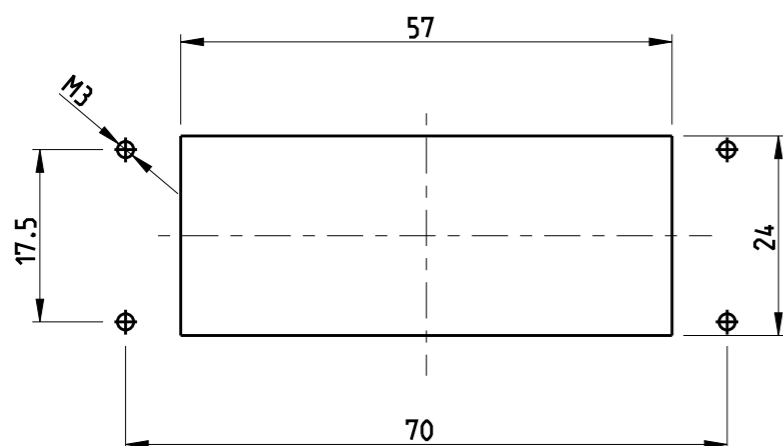

THIS DRAWING IS UNPUBLISHED. RELEASED FOR PUBLICATION 2000  
 © COPYRIGHT 2000 BY - ALL RIGHTS RESERVED.

REVISIONS

P	LTR	DESCRIPTION	DATE	DWN	APVD
	A10	REVISED PER ECR-17-014412	03APR2018	NG	MKO

NOTES:

- 1 MATERIAL: SEE TABLE
- 2 SURFACE: SEE TABLE
- 3 VARNISH ON THE INSIDE NOT NECESSARY
- 4 Chromital TCP - PASSIVATION
- 5 OBSOLETE PARTS: OBSOLETE CIS STREAMLINING PER D.RENAUD/D.SINISI

PN 0-1 AS SHOWN

PANEL-CUTOUT

QTY	DESCRIPTION	MATERIAL	SURFACE	COLOR	ITEM NO	REMARKS
1	FLANGE MOUNTED SEAL	NEOPRENE	CONDUCTIVE	BLACK	10	
1	FLANGE MOUNTED SEAL	NEOPRENE		BLACK	9	
1	LB- SIDE CLIP	STAINLESS STEEL			8	
1	LB- SIDE CLIP	STEEL	ZINC PLATED	BLUE	7	
1	SURFACE MOUNTED HOUSING, BOTTOM ENTRY	ALUMINIUM	HARD COAT	BLACK	6	∅3.7mm
1	SURFACE MOUNTED HOUSING, BOTTOM ENTRY	ALUMINIUM	4		5	
1	SURFACE MOUNTED HOUSING, BOTTOM ENTRY	ALUMINIUM	HARD COAT	AL COLOR	4	
1	SURFACE MOUNTED HOUSING, BOTTOM ENTRY	ALUMINIUM		WITHOUT VARNISH	3	
1	SURFACE MOUNTED HOUSING, BOTTOM ENTRY	ALUMINIUM	ALUMINIUM OXIDE	BLACK RAL 9005	2	
1	SURFACE MOUNTED HOUSING, BOTTOM ENTRY	ALUMINIUM		GREY RAL 7001	1	

SIZE A3 CAGE CODE 00779 DRAWING NO C-1102121 RESTRICTED TO

CUSTOMER DRAWING SCALE 1:1 SHEET 1 OF 1 REV A10

DIMENSIONS:	TOLERANCES UNLESS OTHERWISE SPECIFIED:
mm	0 PLC ±
	1 PLC ±
	2 PLC ±
	3 PLC ±
	4 PLC ±
	ANGLES ±
MATERIAL 1	FINISH 2