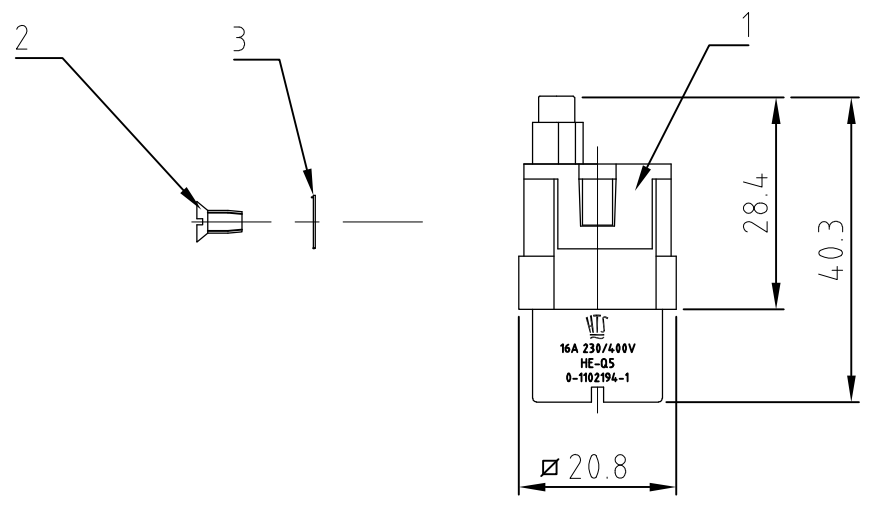

Project No.  
B902281

Kontaktanordnung  
Contact arrangement

Ansicht Anschlußseite  
view from termination side

Notes,

- 1 Material: insert, PC  
UL-File Nr.: E101788(R)
- 2 Finish: contact: Ag

Bemerkungen,

- 1 Material: Einsatz: PC  
UL-File Nr.: E101788(R)
- 2 Oberfläche: Kontakt: Ag

1	Lock Washer V3,2	Steel	Galvanized	3	Lock washer separately in poly bags		
1	Countersunk screw M3x6	Steel	Galvanized	2	Screws separately in poly bags		
1	Female insert HE-Q5	1	Light-grey	1	-		
0-1	DESCRIPTION / BENENNUNG	MATERIAL	COLOR / FARBE	ITEM NO. POS.	REMARKS / BEMERKUNGEN		
HE-Q5.Bu.C	ORDERING TEXT / BESTELL TEXT	THIS DRAWING IS A CONTROLLED DOCUMENT.		DWN	07.02.2000	Tyco Electronics Corporation Harrisburg, Pa 17105-3608	
		DIMENSIONS: mm		CHK	07.02.2000		NAME Female insert Buchseneinsatz HE-Q5.Bu.C
		TOLERANCES UNLESS OTHERWISE SPECIFIED: GENERAL TOLERANCES n. ISO 8015 n. ISO 2768 - MH - E n. DIN 16901 - 140		APVD		PRODUCT SPEC	
		0 PLC ± - 1 PLC ± - 2 PLC ± - 3 PLC ± - 4 PLC ± - ANGLES ± -		MATERIAL		APPLICATION SPEC	SIZE A3
		FINISH		WEIGHT	CAGE CODE 00779	DRAWING NO C-1102194	RESTRICTED TO -
CUSTOMER DRAWING			SCALE		1:1	SHEET 1 OF 1	REV A3