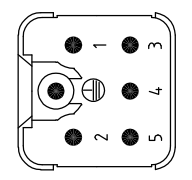

THIS DRAWING IS UNPUBLISHED. RELEASED FOR PUBLICATION  
 © COPYRIGHT BY TYCO ELECTRONICS CORPORATION. ALL INTERNATIONAL RIGHTS RESERVED.

LOC	DIST	REVISIONS					
		P	LTR	DESCRIPTION	DATE	DWN	APVD
A1	-		A2	corrected drawing; Eg00-2668-02	18.07.02	SR	SM
			A3	REVISED PER ECO-11-002591	15FEB11	HMR	MM

Project No.  
B902281

Kontaktanordnung  
Contact arrangement

Ansicht Anschlußseite  
view from termination side

Notes,

- 1 Material: insert, PC  
UL-File Nr.: E101788(R)
- 2 Finish: contact: Ag

Bemerkungen,

- 1 Material: Einsatz: PC  
UL-File Nr.: E101788(R)
- 2 Oberfläche: Kontakt: Ag

1	Lock Washer V3,2	Steel	Galvanized	3	Lock washer separately in poly bags		
1	Countersunk screw M3x6	Steel	Galvanized	2	Screws separately in poly bags		
1	Female insert HE-Q5	1	Light-grey	1	-		
0-1	DESCRIPTION / BENENNUNG	MATERIAL	COLOR / FARBE	ITEM NO. POS.	REMARKS / BEMERKUNGEN		
HE-Q5.Bu.C	ORDERING TEXT / BESTELL TEXT	THIS DRAWING IS A CONTROLLED DOCUMENT.		DWN	07.02.2000	Tyco Electronics Corporation Harrisburg, Pa 17105-3608	
		DIMENSIONS: mm		CHK	07.02.2000		NAME Female insert Buchseneinsatz HE-Q5.Bu.C
		TOLERANCES UNLESS OTHERWISE SPECIFIED: GENERAL TOLERANCES n. ISO 8015 n. ISO 2768 - MH - E n. DIN 16901 - 140		APVD		PRODUCT SPEC	
		0 PLC ± - 1 PLC ± - 2 PLC ± - 3 PLC ± - 4 PLC ± - ANGLES ± -		MATERIAL		APPLICATION SPEC	SIZE A3
		FINISH		WEIGHT	CAGE CODE 00779	DRAWING NO C-1102194	RESTRICTED TO -
CUSTOMER DRAWING			SCALE		1:1	SHEET 1 OF 1	REV A3