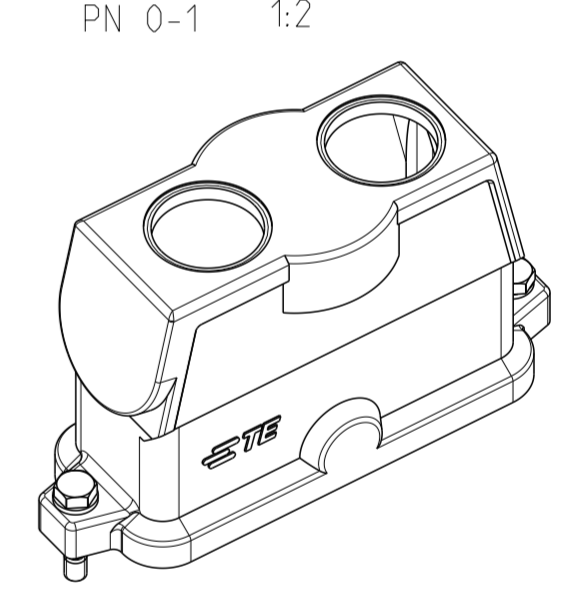

NOTES

- 1 SUITABLE HOUSINGS:
CUSTOMER DRAWING: 1102665, 1102626, 1102628, 1108533, 1102624, 1102625, 1106472
- 2 STANDARDS:
DIN EN 61984, DIN EN 60664-1
- 3 TOOL:
HEXAGONAL DRIVE SIZE 10
- 4 VARNISH ON INSIDE AREA NOT NECESSARY
- 5 PACKAGING: 5 PIECES IN A CARTON BOX
- △ KEY CHARACTERISTICS PER TEC- 407-55

QTY	PN/QTY	DESCRIPTION	MATERIAL	COLOR/SURFACE	NOTE	ITEM
2	2	SCREW, HEXAGONAL BOLT	STAINL. STEEL	BLANK	M6x30, DIN 7964, RED. SHUNK	6
2	2	WASHER, PLAIN	STAINL. STEEL	BLANK	B6, EN ISO 7089, 200 HV	5
1	1	PROFILE SEAL	NEOPRENE	BLACK	SIZE 8	4
-	-	CONNECTOR HOUSING	ALU	BLACK	SIZE 8, THREAD M25	3
-	1	CONNECTOR HOUSING	ALU	BLACK	SIZE 8, THREAD M25, WITHOUT LOGO	2
-	-	CONNECTOR HOUSING	ALU	BLACK	SIZE 8, THREAD M32	1
0-3	0-2	0-1				

PART NO.	ORDERING TEXT
0-1102792-3	HIP-K.24/64.STO.2.M25.G
0-1102792-2	HIP-K.24/64.STO.2.M25.G
0-1102792-1	HIP-K.24/64.STO.2.M32.G

THIS DRAWING IS A CONTROLLED DOCUMENT.

DWN V. GLUMM 11FEB2010	 TE Connectivity
CHK G. WROBLEWSKI 11FEB2010	
APVD H. BRAUN 11FEB2010	
PRODUCT SPEC	
APPLICATION SPEC	NAME CONNECTOR HOUSING ASSY SERIES HIP-K.24/64, SIZE 8, STO
WEIGHT	SIZE A2 CAGE CODE 00779 DRAWING NO. C-1102792 RESTRICTED TO
CUSTOMER DRAWING	SCALE 5:1 SHEET 1 OF 1 REV A7