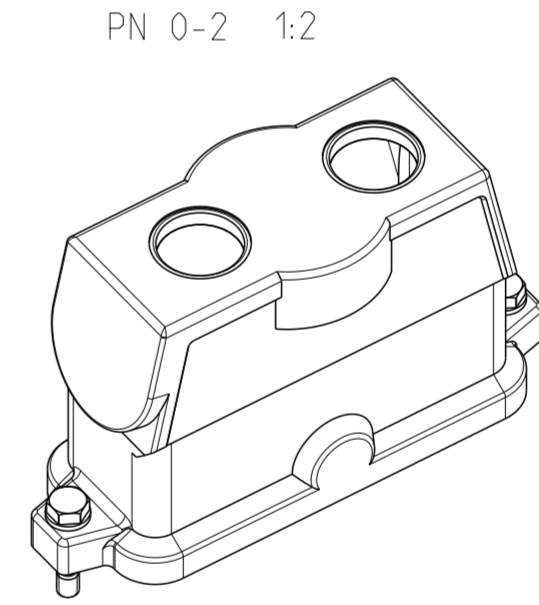

NOTES

- 1 SUITABLE HOUSINGS:
CUSTOMER DRAWING: 1102665, 1102626, 1102628, 1108533, 1102624, 1102625, 1106472
- 2 STANDARDS:
DIN EN 61984, DIN EN 60664-1
- 3 TOOL:
HEXAGONAL DRIVE SIZE 10
- 4 VARNISH ON INSIDE AREA NOT NECESSARY
- 5 PACKAGING: 5 PIECES IN A CARTON BOX
- △ KEY CHARACTERISTICS PER TEC- 407-55

QTY	PN/QTY	DESCRIPTION	MATERIAL	COLOR/SURFACE	NOTE	ITEM
2	2	SCREW, HEXAGONAL BOLT	STAINL. STEEL	BLANK	M6x30, DIN 7964, RED. SHUNK	6
2	2	WASHER, PLAIN	STAINL. STEEL	BLANK	B6, EN ISO 7089, 200 HV	5
1	1	PROFILE SEAL	NEOPRENE	BLACK	SIZE 8	4
-	-	CONNECTOR HOUSING	ALU	BLACK	SIZE 8, THREAD M25	3
-	1	CONNECTOR HOUSING	ALU	BLACK	SIZE 8, THREAD M25, WITHOUT LOGO	2
-	-	CONNECTOR HOUSING	ALU	BLACK	SIZE 8, THREAD M32	1
0-3	0-2	0-1				

PART NO.	ORDERING TEXT
0-1102792-3	HIP-K.24/64.STO.2.M25.G
0-1102792-2	HIP-K.24/64.STO.2.M25.G
0-1102792-1	HIP-K.24/64.STO.2.M32.G

THIS DRAWING IS A CONTROLLED DOCUMENT.

DWN V. GLUMM 11FEB2010	 TE Connectivity
CHK G. WROBLEWSKI 11FEB2010	
APVD H. BRAUN 11FEB2010	
PRODUCT SPEC	
APPLICATION SPEC	NAME CONNECTOR HOUSING ASSY SERIES HIP-K.24/64, SIZE 8, STO
WEIGHT	SIZE A2 CAGE CODE 00779 DRAWING NO. C-1102792 RESTRICTED TO
CUSTOMER DRAWING	SCALE 5:1 SHEET 1 OF 1 REV A7