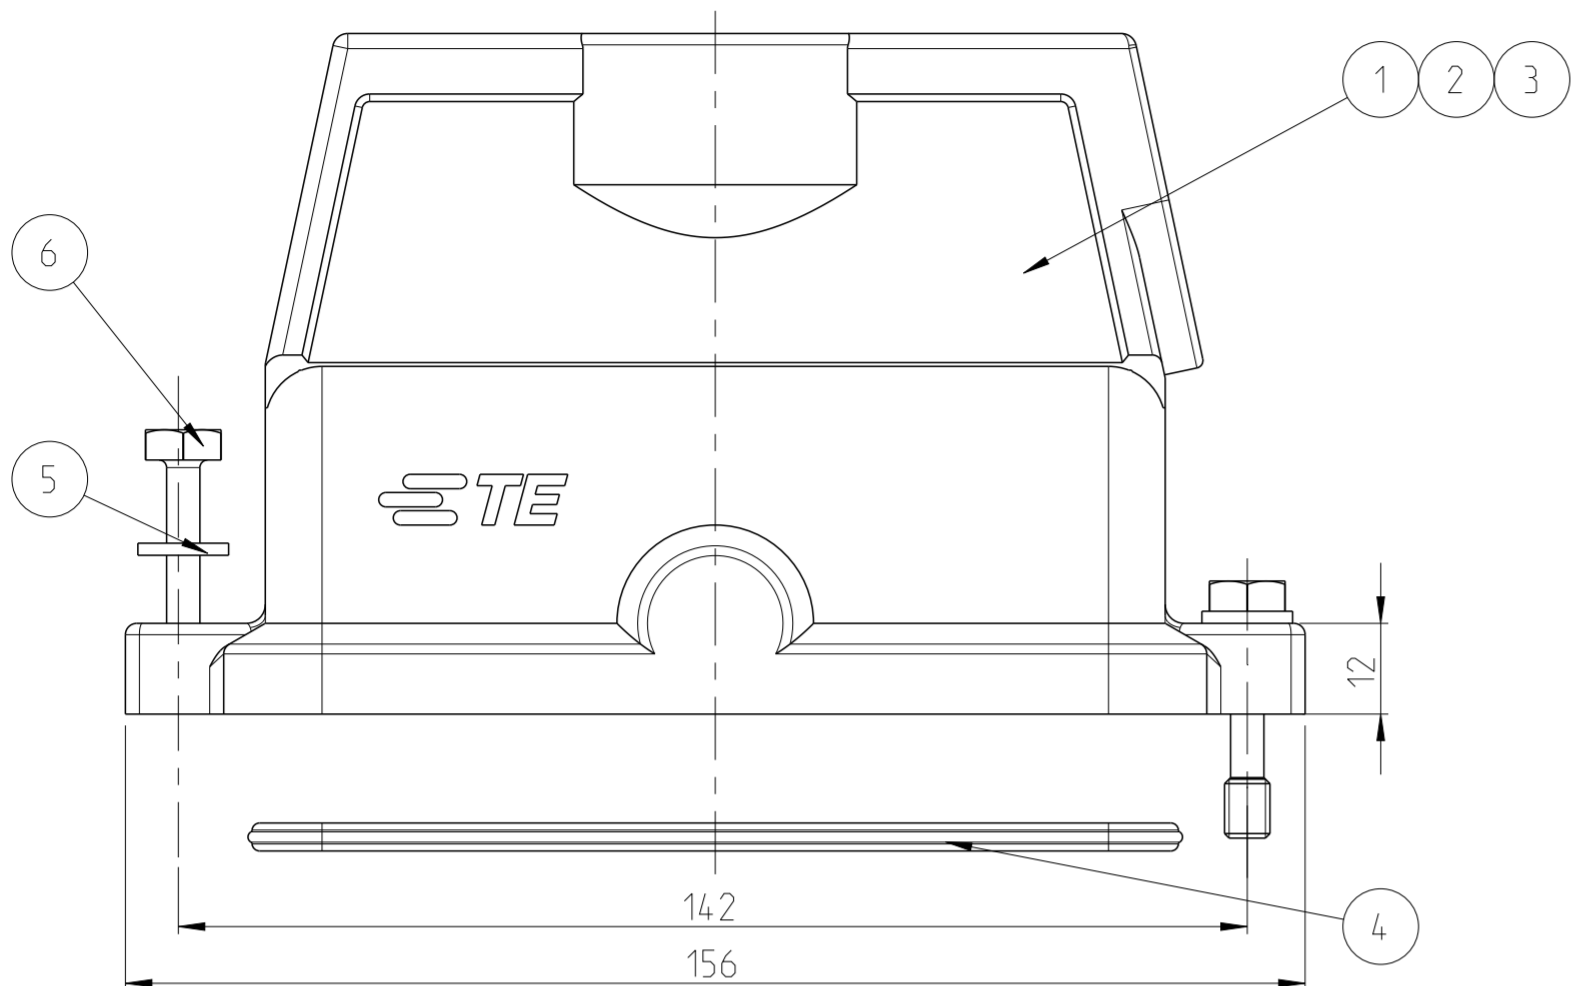

NOTES

- 1 SUITABLE HOUSINGS:
CUSTOMER DRAWING: 1102665, 1102626, 1102628, 1108533, 1102624, 1102625, 1106472
- 2 STANDARDS:
DIN EN 61984, DIN EN 60664-1
- 3 TOOL:
HEXAGONAL DRIVE SIZE 10
- 4 VARNISH ON INSIDE AREA NOT NECESSARY
- 5 PACKAGING: 5 PIECES IN A CARTON BOX
- △ KEY CHARACTERISTICS PER TEC- 407-55

QTY	PN/QTY	DESCRIPTION	MATERIAL	COLOR/SURFACE	NOTE	ITEM
2	2	SCREW, HEXAGONAL BOLT	STAINL. STEEL	BLANK	M6x30, DIN 7964, RED. SHUNK	6
2	2	WASHER, PLAIN	STAINL. STEEL	BLANK	B6, EN ISO 7089, 200 HV	5
1	1	PROFILE SEAL	NEOPRENE	BLACK	SIZE 8	4
-	-	CONNECTOR HOUSING	ALU	BLACK	SIZE 8, THREAD M25	3
-	1	CONNECTOR HOUSING	ALU	BLACK	SIZE 8, THREAD M25, WITHOUT LOGO	2
-	-	CONNECTOR HOUSING	ALU	BLACK	SIZE 8, THREAD M32	1
0-3	0-2	0-1				