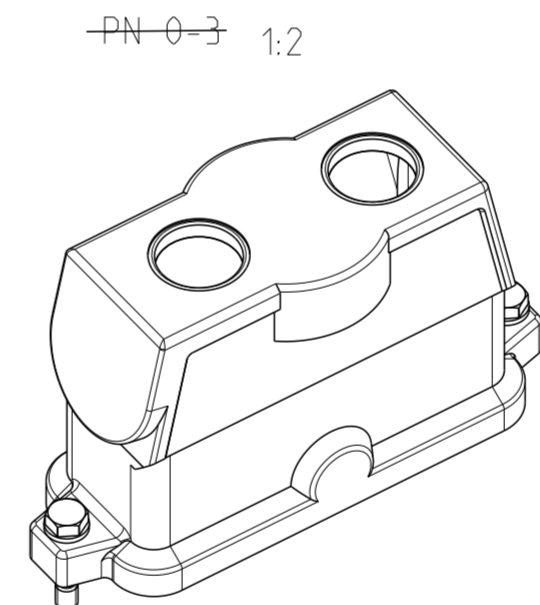

NOTES

- 1 SUITABLE HOUSINGS:
CUSTOMER DRAWING: 1102665, 1102626, 1102628, 1108533, 1102624, 1102625, 1106472
- 2 STANDARDS:
DIN EN 61984, DIN EN 60664-1
- 3 TOOL:
HEXAGONAL DRIVE SIZE 10
- 4 VARNISH ON INSIDE AREA NOT NECESSARY
- 5 PACKAGING: 5 PIECES IN A CARTON BOX
- △ KEY CHARACTERISTICS PER TEC- 407-55

QTY	PN/QTY	DESCRIPTION	MATERIAL	COLOR/SURFACE	NOTE	ITEM
2	2	SCREW, HEXAGONAL BOLT	STAINL. STEEL	BLANK	M6x30, DIN 7964, RED. SHUNK	6
2	2	WASHER, PLAIN	STAINL. STEEL	BLANK	B6, EN ISO 7089, 200 HV	5
1	1	PROFILE SEAL	NEOPRENE	BLACK	SIZE 8	4
-	-	CONNECTOR HOUSING	ALU	BLACK	SIZE 8, THREAD M25	3
-	1	CONNECTOR HOUSING	ALU	BLACK	SIZE 8, THREAD M25, WITHOUT LOGO	2
-	-	CONNECTOR HOUSING	ALU	BLACK	SIZE 8, THREAD M32	1
0-3	0-2	0-1				

PART NO.	ORDERING TEXT
0-1102792-3	HIP-K.24/64.STO.2.M25.G
0-1102792-2	HIP-K.24/64.STO.2.M25.G
0-1102792-1	HIP-K.24/64.STO.2.M32.G

THIS DRAWING IS A CONTROLLED DOCUMENT.

DWN V. GLUMM 11FEB2010	 TE Connectivity
CHK G. WROBLEWSKI 11FEB2010	
APVD H. BRAUN 11FEB2010	
PRODUCT SPEC	
APPLICATION SPEC	NAME CONNECTOR HOUSING ASSY SERIES HIP-K.24/64, SIZE 8, STO
WEIGHT	SIZE A2 CAGE CODE 00779 DRAWING NO. C-1102792 RESTRICTED TO
CUSTOMER DRAWING	SCALE 5:1 SHEET 1 OF 1 REV A7