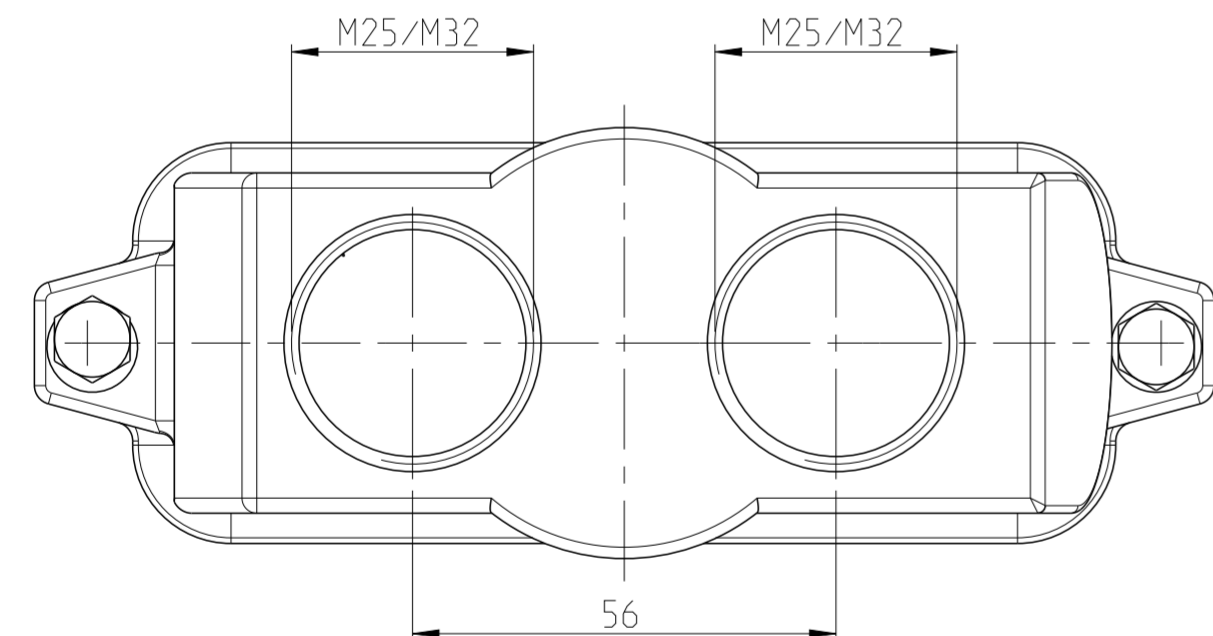

NOTES

- 1 SUITABLE HOUSINGS:
CUSTOMER DRAWING: 1102665, 1102626, 1102628, 1108533, 1102624, 1102625, 1106472
- 2 STANDARDS:
DIN EN 61984, DIN EN 60664-1
- 3 TOOL:
HEXAGONAL DRIVE SIZE 10
- 4 VARNISH ON INSIDE AREA NOT NECESSARY
- 5 PACKAGING: 5 PIECES IN A CARTON BOX
- △ KEY CHARACTERISTICS PER TEC- 407-55

QTY	PN/QTY	DESCRIPTION	MATERIAL	COLOR/SURFACE	NOTE	ITEM
2	2	SCREW, HEXAGONAL BOLT	STAINL. STEEL	BLANK	M6x30, DIN 7964, RED. SHUNK	6
2	2	WASHER, PLAIN	STAINL. STEEL	BLANK	B6, EN ISO 7089, 200 HV	5
1	1	PROFILE SEAL	NEOPRENE	BLACK	SIZE 8	4
-	-	CONNECTOR HOUSING	ALU	BLACK	SIZE 8, THREAD M25	3
-	1	CONNECTOR HOUSING	ALU	BLACK	SIZE 8, THREAD M25, WITHOUT LOGO	2
-	-	CONNECTOR HOUSING	ALU	BLACK	SIZE 8, THREAD M32	1
0-3	0-2	0-1				