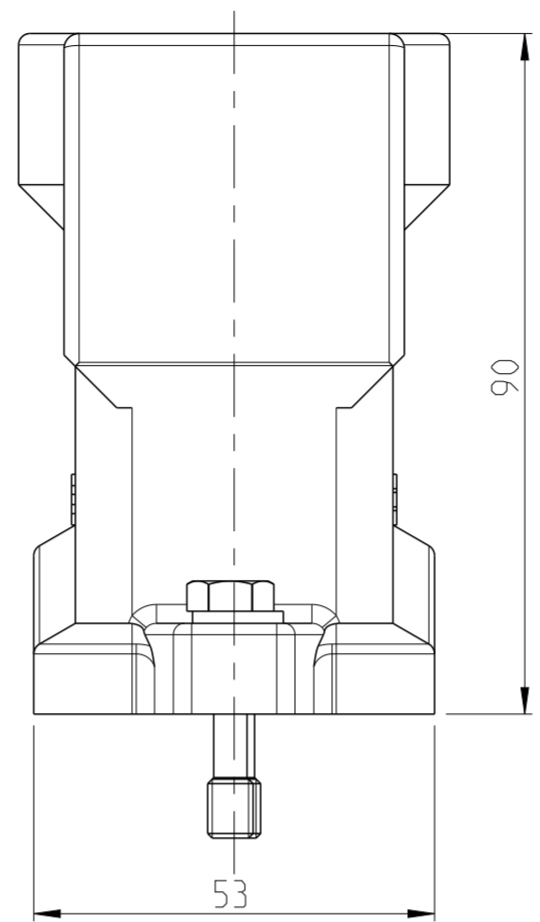

NOTES

- 1 SUITABLE HOUSINGS:
CUSTOMER DRAWING: 1102665, 1102626, 1102628, 1108533, 1102624, 1102625, 1106472
- 2 STANDARDS:
DIN EN 61984, DIN EN 60664-1
- 3 TOOL:
HEXAGONAL DRIVE SIZE 10
- 4 VARNISH ON INSIDE AREA NOT NECESSARY
- 5 PACKAGING: 5 PIECES IN A CARTON BOX
- △ KEY CHARACTERISTICS PER TEC- 407-55

QTY	PN/QTY	DESCRIPTION	MATERIAL	COLOR/SURFACE	NOTE	ITEM
2	2	SCREW, HEXAGONAL BOLT	STAINL. STEEL	BLANK	M6x30, DIN 7964, RED. SHUNK	6
2	2	WASHER, PLAIN	STAINL. STEEL	BLANK	B6, EN ISO 7089, 200 HV	5
1	1	PROFILE SEAL	NEOPRENE	BLACK	SIZE 8	4
-	-	CONNECTOR HOUSING	ALU	BLACK	SIZE 8, THREAD M25	3
-	1	CONNECTOR HOUSING	ALU	BLACK	SIZE 8, THREAD M25, WITHOUT LOGO	2
-	-	CONNECTOR HOUSING	ALU	BLACK	SIZE 8, THREAD M32	1
0-3	0-2	0-1				

PART NO.	ORDERING TEXT
0-1102792-3	HIP-K.24/64.STO.2.M25.G
0-1102792-2	HIP-K.24/64.STO.2.M25.G
0-1102792-1	HIP-K.24/64.STO.2.M32.G

THIS DRAWING IS A CONTROLLED DOCUMENT.

DWN V. GLUMM 11FEB2010	 TE Connectivity
CHK G. WROBLEWSKI 11FEB2010	
APVD H. BRAUN 11FEB2010	
PRODUCT SPEC	
APPLICATION SPEC	NAME CONNECTOR HOUSING ASSY SERIES HIP-K.24/64, SIZE 8, STO
WEIGHT	SIZE A2 CAGE CODE 00779 DRAWING NO. C-1102792 RESTRICTED TO
CUSTOMER DRAWING	SCALE 5:1 SHEET 1 OF 1 REV A7