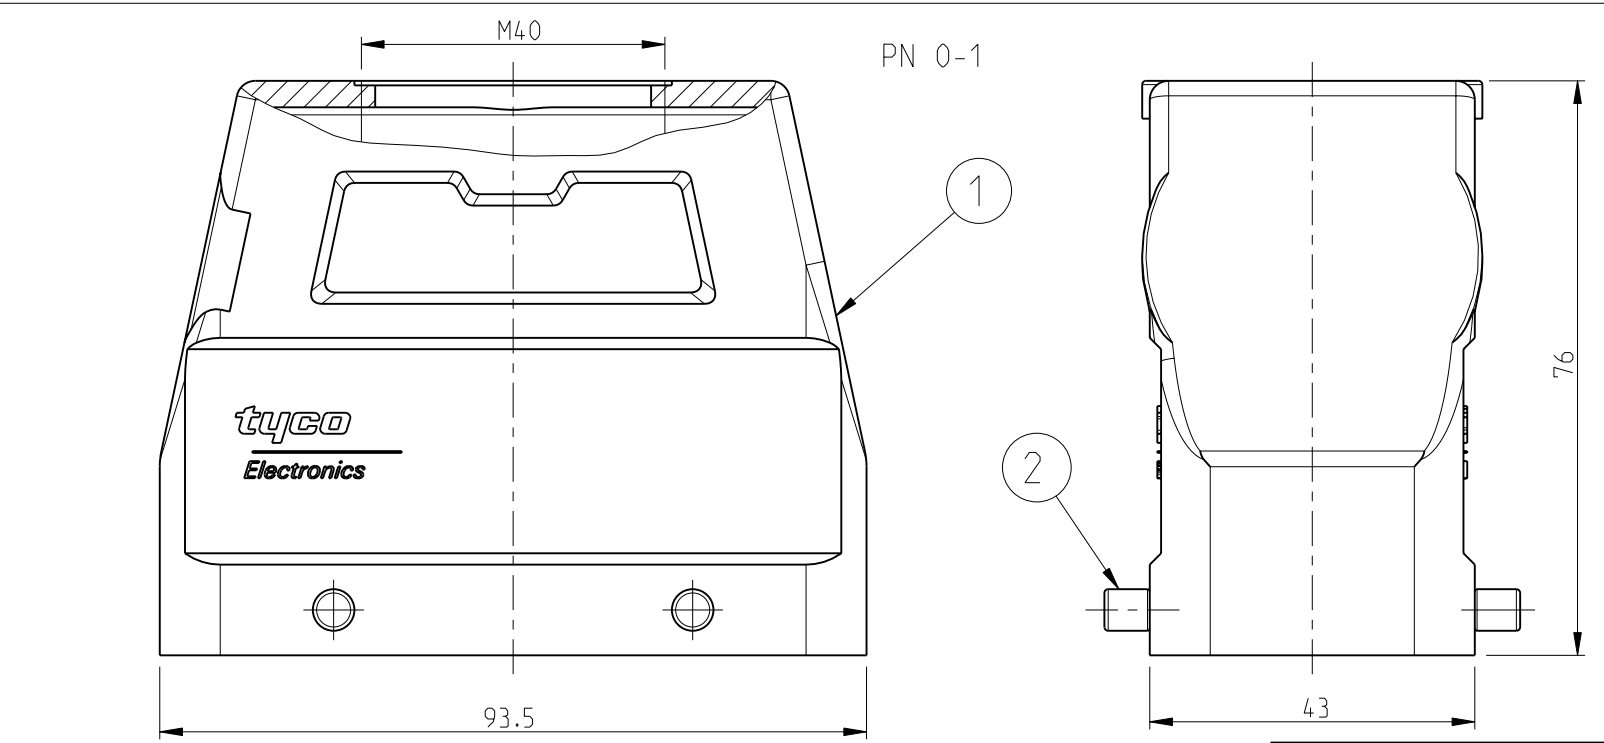

NOTES

- 1 Material:Housing: aluminium diecasting alloy
- 2 Surface:- Powder varnish grey
- 3 Varnish on the inside not necessarily
- 4 Packaging quantity: 5 pieces

2	VS-Side clip	Steel	Zinc plated	Blue	3		
4	VS-Clip bolt	Steel	Zinc plated	Blue	2		
1	1	HD Hood	Aluminium	-	Grey	1	
0-2	0-1	DESCRIPTION	MATERIAL	SURFACE	COLOR	ITEM NO	REMARKS
ORDERING TEXT							
HD.40.STO.1.M40.G							
HD.40.STO-VS.1.M40.G							

THIS DRAWING IS A CONTROLLED DOCUMENT FOR TYCO ELECTRONICS CORPORATION IT IS SUBJECT TO CHANGE AND THE CONTROLLING ENGINEERING ORGANIZATION SHOULD BE CONTACTED FOR THE LATEST REVISION.

DIMENSIONS:	TOLERANCES UNLESS OTHERWISE SPECIFIED:
mm	n-ISO 8015 n-ISO 2768-mH-E DIN 16901-120
	0 PLC ±
	1 PLC ±
	2 PLC ±
	3 PLC ±
	4 PLC ±
	ANGLES ±
MATERIAL	FINISH