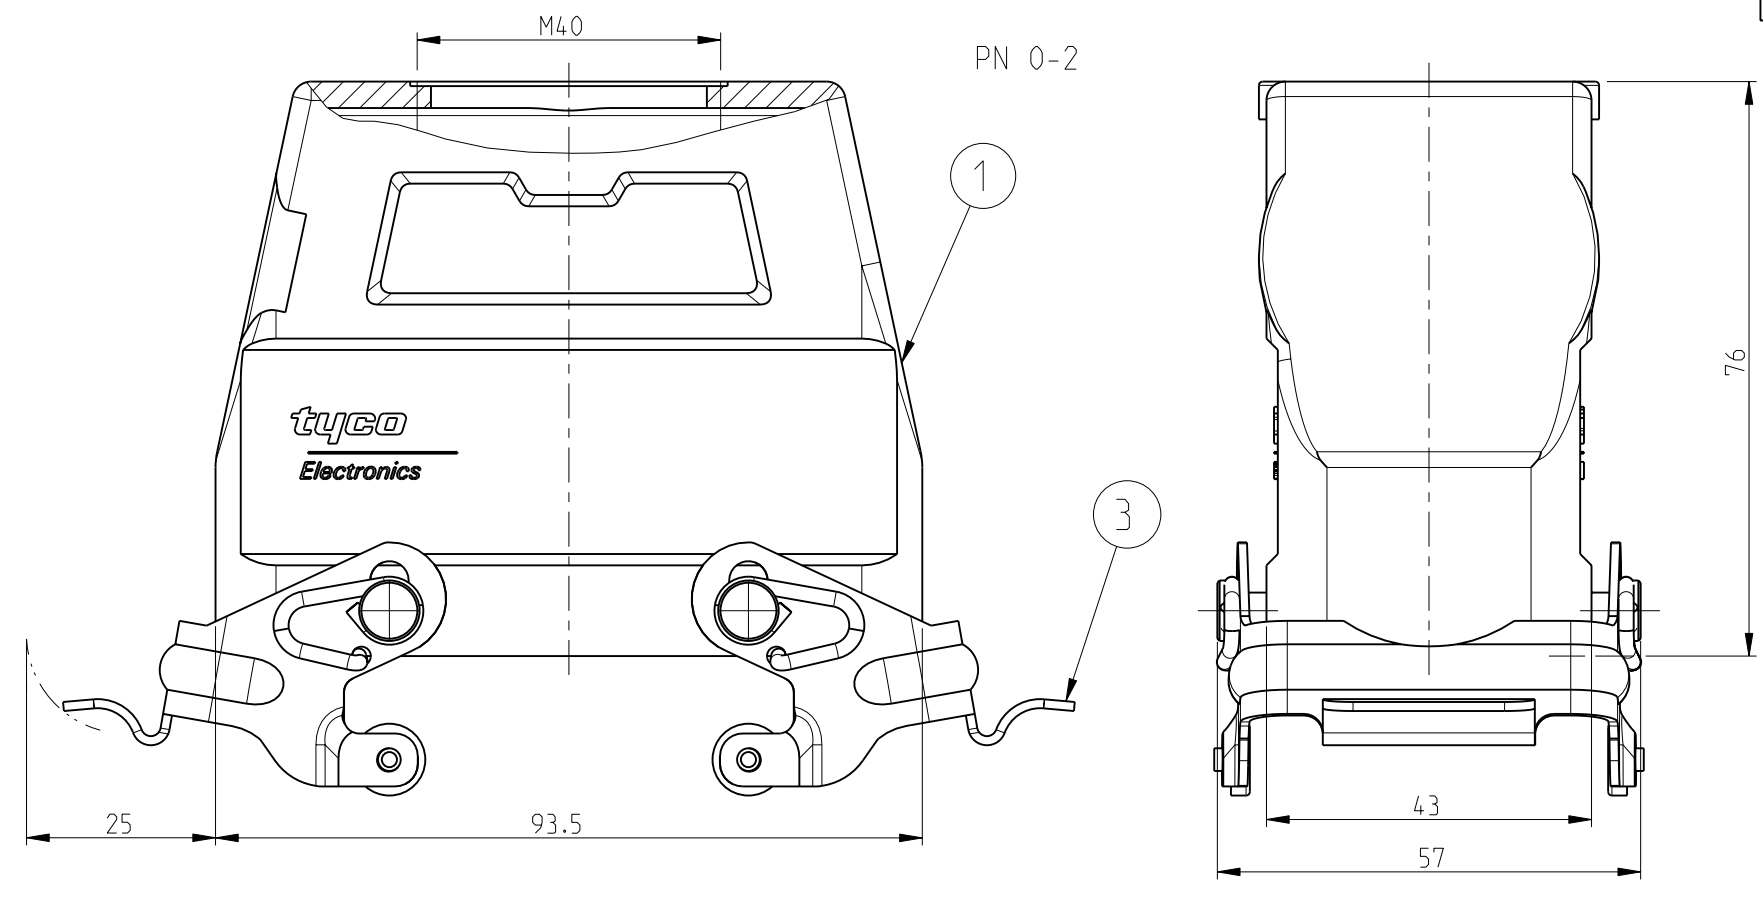

NOTES

- 1 Material:Housing: aluminium diecasting alloy
- 2 Surface:- Powder varnish grey
- 3 Varnish on the inside not necessarily
- 4 Packaging quantity: 5 pieces

2	VS-Side clip	Steel	Zinc plated	Blue	3		
4	VS-Clip bolt	Steel	Zinc plated	Blue	2		
1	1	HD Hood	Aluminium	-	Grey	1	
0-2	0-1	DESCRIPTION	MATERIAL	SURFACE	COLOR	ITEM NO	REMARKS
ORDERING TEXT							
HD.40.STO.1.M40.G							
HD.40.STO-VS.1.M40.G							

THIS DRAWING IS A CONTROLLED DOCUMENT FOR TYCO ELECTRONICS CORPORATION IT IS SUBJECT TO CHANGE AND THE CONTROLLING ENGINEERING ORGANIZATION SHOULD BE CONTACTED FOR THE LATEST REVISION.

DIMENSIONS:	TOLERANCES UNLESS OTHERWISE SPECIFIED:
mm	n-ISO 8015 n-ISO 2768-mH-E DIN 16901-120
	0 PLC ±
	1 PLC ±
	2 PLC ±
	3 PLC ±
	4 PLC ±
	ANGLES ±
MATERIAL	FINISH