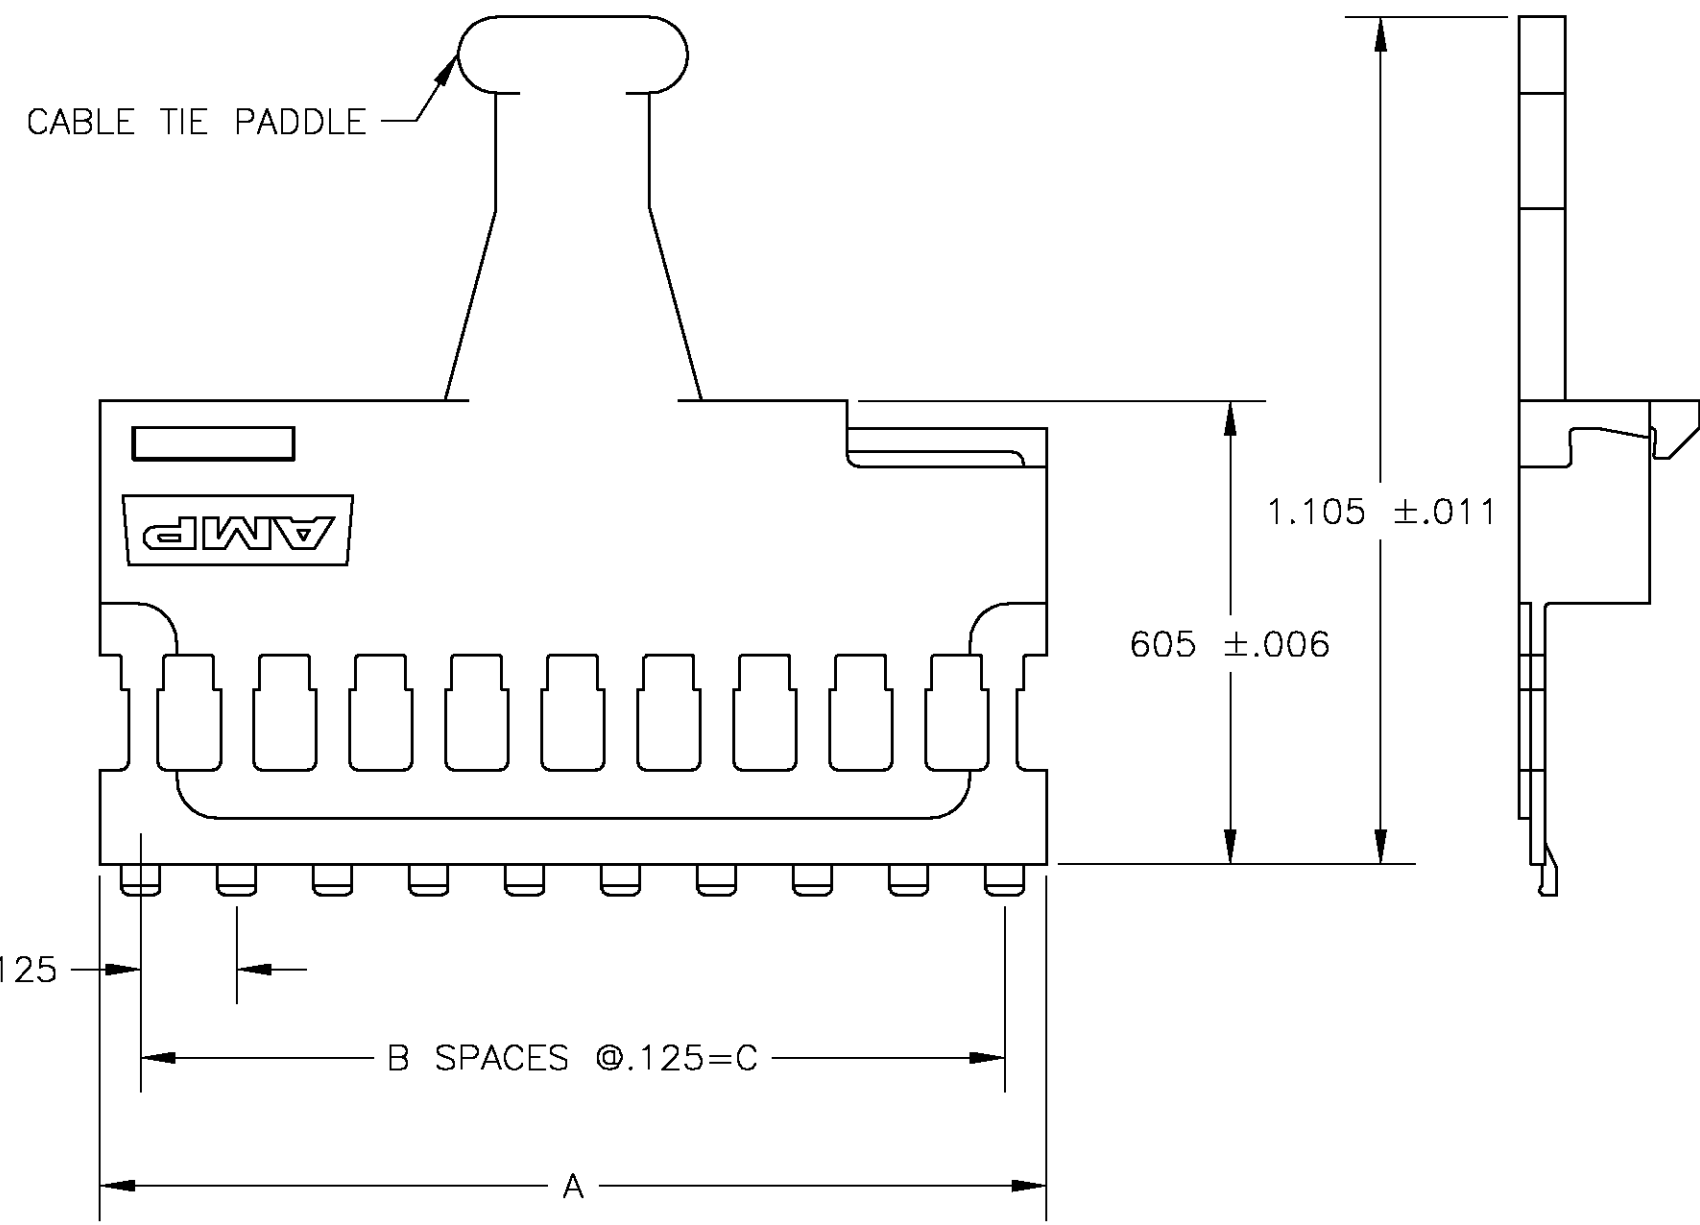

OBSOLETE		1.875	15	1.991	32	1-103058-4
OBSOLETE	⚠	1.750	14	1.866	30	1-103058-3
OBSOLETE	⚠	1.625	13	1.741	28	1-103058-2
OBSOLETE		1.500	12	1.616	26	1-103058-1
		1.375	11	1.491	24	1-103058-0
OBSOLETE		1.250	10	1.366	22	103058-9
OBSOLETE		1.125	9	1.241	20	103058-8
OBSOLETE	⚠	1.000	8	1.116	18	103058-7
OBSOLETE		.875	7	.991	16	103058-6
OBSOLETE		.750	6	.866	14	103058-5
	⚠	.625	5	.741	12	103058-4
		.500	4	.616	10	103058-3
OBSOLETE		.375	3	.491	8	103058-2
OBSOLETE		.250	2	.366	6	103058-1

C	B	A	NUMBER OF POS.	PART NUMBER
COVER DIMENSIONS			⚠	

- ⚠ THIS COVER IS TO BE USED WITH A DOUBLE ROW HOUSING. NUMBER OF POSITIONS INDICATED PERTAINS TO THE HOUSING.
- ⚠ "NON-STANDARD SIZE, MINIMUM ORDER QTY. MAY BE REQUIRED"
- ⚠ FLAME RETARDANT THERMOPLASTIC, COLOR-BLACK