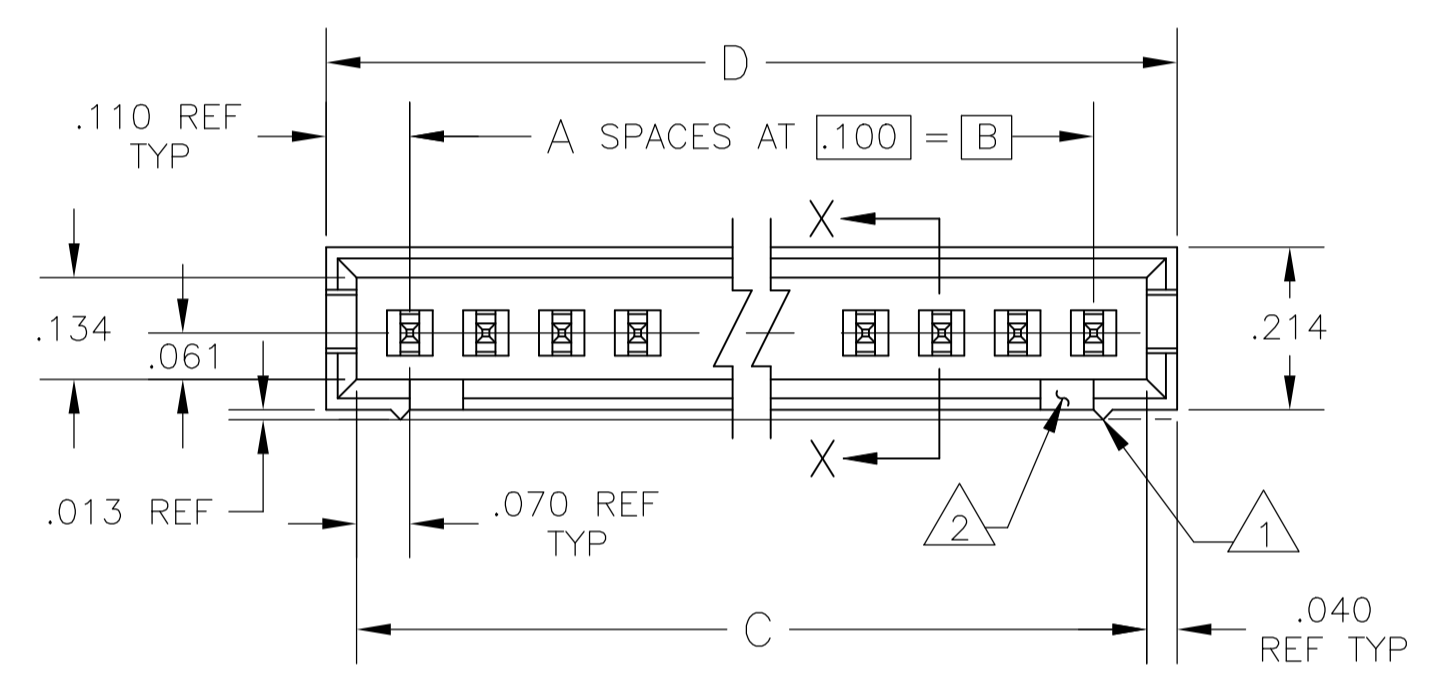

REVISIONS				
P	LTR	DESCRIPTION	DATE	APPD
V3		PART STATUS UPDATED IN PART LIST TABLE	15FEB2018	SD PS

- 1 STANDOFFS:  
UP TO 9 POS-(2 REQD) ON THE OUTSIDE ENDS OF THE HOUSING.  
10 TO 19 POS-(3 REQD) TWO ON THE OUTSIDE ENDS AND ONE CENTERED ON THE HOUSING.
- 19 POS AND ABOVE-(4 REQD) TWO ON THE OUTSIDE ENDS AND TWO SPACED EVENLY WITHIN THE REMAINING LENGTH OF THE HOUSING.
- 2 FOR 3 POS. ONLY, ONE SLOT (.215 WIDE).
- 3 INDICATED PARTS ARE PACKAGED IN "GANG-OF-TUBES".
- 4 RECESSED DATE CODE
- 5 .000100-.000200 BRIGHT TIN-LEAD OVER .000050 NICKEL.
- 6 .000100-.000200 BRIGHT TIN OVER .000050 NICKEL.
- 7 PRELIMINARY PART
- 8 .000100-.000200 MATTE TIN OVER .000050 NICKEL.
- 9 OBSOLETE PARTS: OBSOLETE CIS STREAMLINING PER D.RENAUD/D.SINISI

MATERIAL: RETARDANT THERMOPLASTIC, COLOR-BLACK  
POSTS-BRASS

FINISH: SEE TABLE

WEIGHT: -

CUSTOMER DRAWING

DWN H. PALEY 21AUG92  
NAME: ASSEMBLY, MOD II, SINGLE ROW, .100 C/L, (4) SIDED SHROUD  
PRODUCT SPEC: -  
APPLICATION SPEC: -