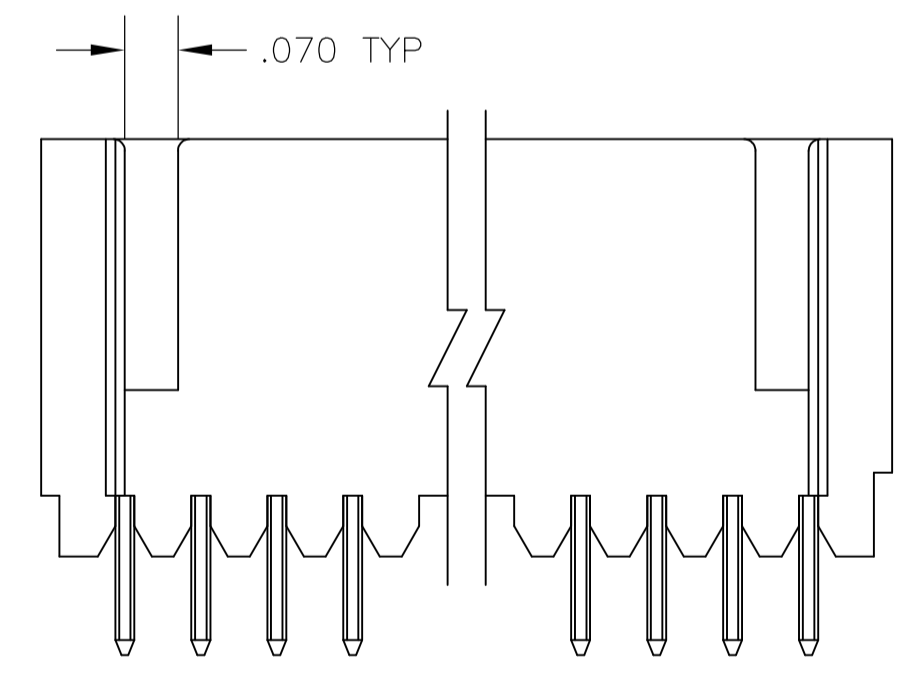

FINISH	D	C	B	A	NO OF POS	ASSEMBLY PART NUMBER
8	2.620	2.540	2.400	24	25	7-103080-3
8	2.520	2.440	2.300	23	24	7-103080-2
8	2.420	2.340	2.200	22	23	7-103080-1
8	2.320	2.240	2.100	21	22	7-103080-0
8	2.220	2.140	2.000	20	21	6-103080-9
8	2.120	2.040	1.900	19	20	6-103080-8
8	2.020	1.940	1.800	18	19	6-103080-7
8	1.920	1.840	1.700	17	18	6-103080-6
8	1.820	1.740	1.600	16	17	6-103080-5
8	1.720	1.640	1.500	15	16	6-103080-4
8	1.620	1.540	1.400	14	15	6-103080-3
8	1.520	1.440	1.300	13	14	6-103080-2
8	1.420	1.340	1.200	12	13	6-103080-1
8	1.320	1.240	1.100	11	12	6-103080-0
8	1.220	1.140	1.000	10	11	5-103080-9
8	1.120	1.040	.900	9	10	5-103080-8
8	1.020	.940	.800	8	9	5-103080-7
8	.920	.840	.700	7	8	5-103080-6
8	.820	.740	.600	6	7	5-103080-5
8	.720	.640	.500	5	6	5-103080-4
8	.620	.540	.400	4	5	5-103080-3
8	.520	.440	.300	3	4	5-103080-2
8	.420	.340	.200	2	3	5-103080-1
7	1.020	.940	.800	8	9	4-103080-0
6	.520	.440	.300	3	4	3-103080-9
6	.420	.340	.200	2	3	3-103080-8
6	.520	.440	.300	3	4	3-103080-7
6	.620	.540	.400	4	5	3-103080-6
5	.620	.540	.400	4	5	3-103080-5
5	3.820	3.640	3.500	35	36	3-103080-4
5	3.720	3.540	3.400	34	35	3-103080-3
5	3.620	3.440	3.300	33	34	3-103080-2
5	3.420	3.340	3.200	32	33	3-103080-1
5	3.320	3.240	3.100	31	32	3-103080-0
5	3.220	3.140	3.000	30	31	2-103080-9
5	3.120	3.040	2.900	29	30	2-103080-8
5	3.020	2.940	2.800	28	29	2-103080-7
5	2.920	2.840	2.700	27	28	2-103080-6
5	2.820	2.740	2.600	26	27	2-103080-5
5	2.720	2.640	2.500	25	26	2-103080-4
5	2.620	2.540	2.400	24	25	2-103080-3
5	2.520	2.440	2.300	23	24	2-103080-2
5	2.420	2.340	2.200	22	23	2-103080-1
5	2.320	2.240	2.100	21	22	2-103080-0
5	2.220	2.140	2.000	20	21	1-103080-9
5	2.120	2.040	1.900	19	20	1-103080-8
5	2.020	1.940	1.800	18	19	1-103080-7
5	1.920	1.840	1.700	17	18	1-103080-6
5	1.820	1.740	1.600	16	17	1-103080-5
5	1.720	1.640	1.500	15	16	1-103080-4
5	1.620	1.540	1.400	14	15	1-103080-3
5	1.520	1.440	1.300	13	14	1-103080-2
5	1.420	1.340	1.200	12	13	1-103080-1
5	1.320	1.240	1.100	11	12	1-103080-0
5	1.220	1.140	1.000	10	11	1-103080-9
5	1.120	1.040	.900	9	10	1-103080-8
5	1.020	.940	.800	8	9	1-103080-7
5	.920	.840	.700	7	8	1-103080-6
5	.820	.740	.600	6	7	1-103080-5
5	.720	.640	.500	5	6	1-103080-4
5	.620	.540	.400	4	5	1-103080-3
5	.520	.440	.300	3	4	1-103080-2
5	.420	.340	.200	2	3	1-103080-1

THIS DRAWING IS A CONTROLLED DOCUMENT. DWN J. MARTINELLI 17AUG92
CHK -

DIMENSIONS: INCHES
0 PLC ± -
1 PLC ± -
2 PLC ± .02
3 PLC ± .005
4 PLC ± -
ANGLES ± -

TOLERANCES UNLESS OTHERWISE SPECIFIED:
SEE TABLE

MATERIAL: RETARDANT THERMOPLASTIC, COLOR-BLACK
POSTS-BRASS

FINISH: SEE TABLE

WEIGHT: -

CUSTOMER DRAWING

DWN H. PALEY 21AUG92
NAME: ASSEMBLY, MOD II, SINGLE ROW, .100 C/L, (4) SIDED SHROUD
PRODUCT SPEC: -
APPLICATION SPEC: -

SCALE: A1
CAGE CODE: 00779
DRAWING NO: 103080

RESTRICTED TO: -

SCALE: 4:1
SHEET: 1 OF 1
REV: V3