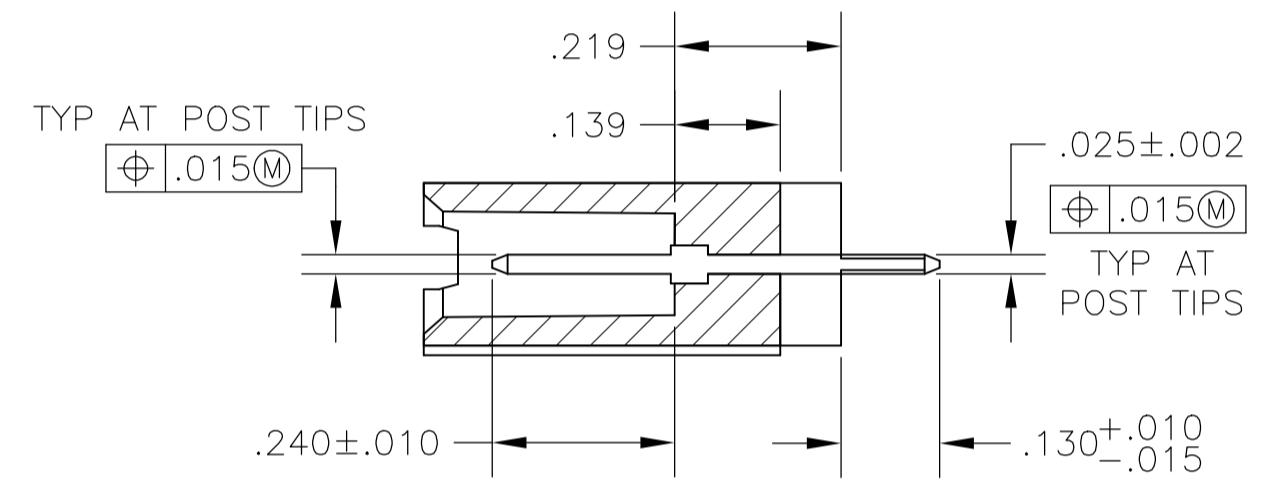

REVISIONS				
P	LTR	DESCRIPTION	DATE	APPD
V3		PART STATUS UPDATED IN PART LIST TABLE	15FEB2018	SD PS

- 1 STANDOFFS:  
UP TO 9 POS-(2 REQD) ON THE OUTSIDE ENDS OF THE HOUSING.  
10 TO 19 POS-(3 REQD) TWO ON THE OUTSIDE ENDS AND ONE CENTERED ON THE HOUSING.
- 19 POS AND ABOVE-(4 REQD) TWO ON THE OUTSIDE ENDS AND TWO SPACED EVENLY WITHIN THE REMAINING LENGTH OF THE HOUSING.
- 2 FOR 3 POS. ONLY, ONE SLOT (.215 WIDE).
- 3 INDICATED PARTS ARE PACKAGED IN "GANG-OF-TUBES".
- 4 RECESSED DATE CODE
- 5 .000100-.000200 BRIGHT TIN-LEAD OVER .000050 NICKEL.
- 6 .000100-.000200 BRIGHT TIN OVER .000050 NICKEL.
- 7 PRELIMINARY PART
- 8 .000100-.000200 MATTE TIN OVER .000050 NICKEL.
- 9 OBSOLETE PARTS: OBSOLETE CIS STREAMLINING PER D.RENAUD/D.SINISI