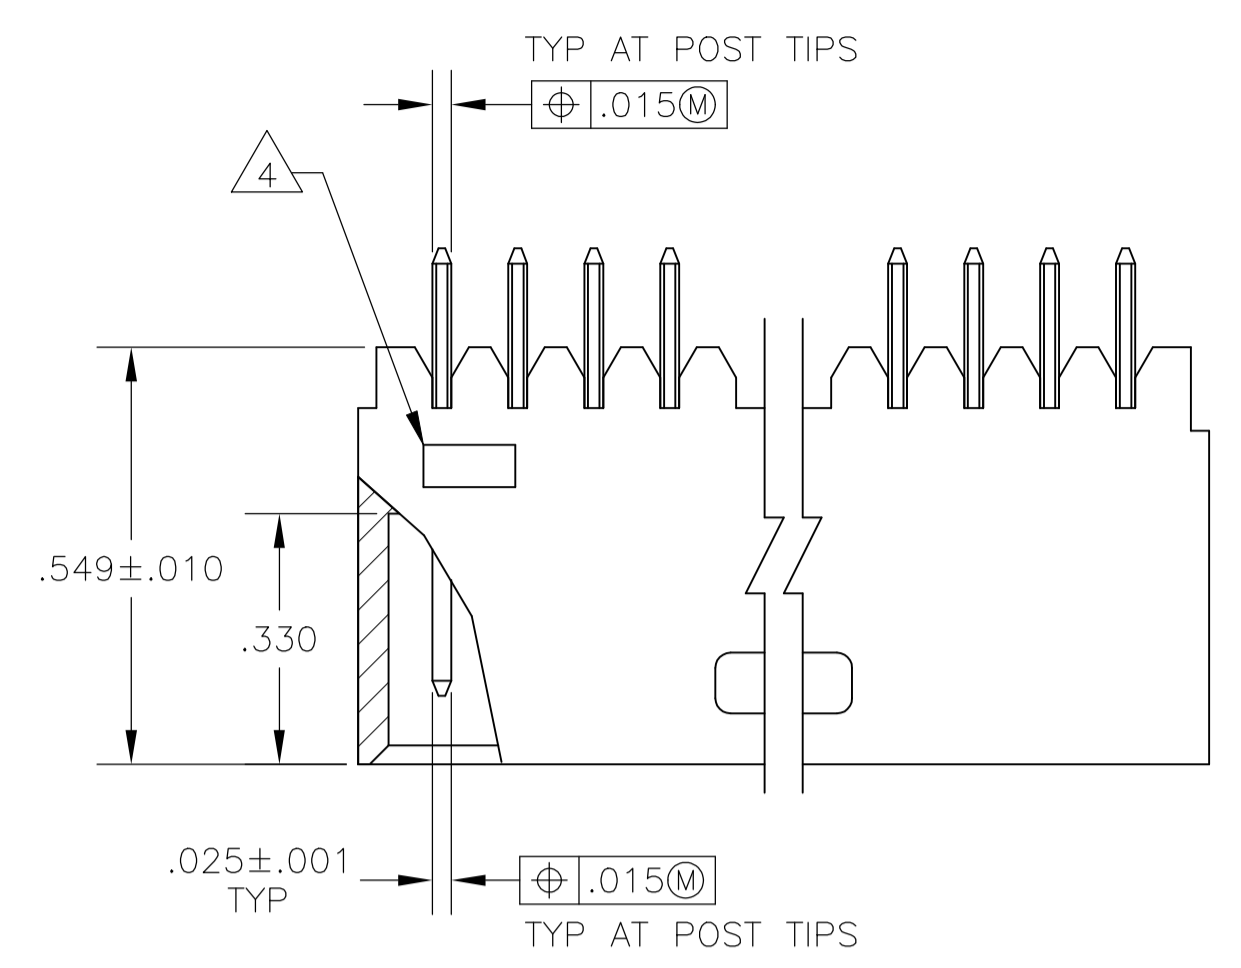

REVISIONS				
P	LTR	DESCRIPTION	DATE	APPD
V3		PART STATUS UPDATED IN PART LIST TABLE	15FEB2018	SD PS

- 1 STANDOFFS:  
UP TO 9 POS-(2 REQD) ON THE OUTSIDE ENDS OF THE HOUSING.  
10 TO 19 POS-(3 REQD) TWO ON THE OUTSIDE ENDS AND ONE CENTERED ON THE HOUSING.
- 19 POS AND ABOVE-(4 REQD) TWO ON THE OUTSIDE ENDS AND TWO SPACED EVENLY WITHIN THE REMAINING LENGTH OF THE HOUSING.
- 2 FOR 3 POS. ONLY, ONE SLOT (.215 WIDE).
- 3 INDICATED PARTS ARE PACKAGED IN "GANG-OF-TUBES".
- 4 RECESSED DATE CODE
- 5 .000100-.000200 BRIGHT TIN-LEAD OVER .000050 NICKEL.
- 6 .000100-.000200 BRIGHT TIN OVER .000050 NICKEL.
- 7 PRELIMINARY PART
- 8 .000100-.000200 MATTE TIN OVER .000050 NICKEL.
- 9 OBSOLETE PARTS: OBSOLETE CIS STREAMLINING PER D.RENAUD/D.SINISI

MATERIAL: RETARDANT THERMOPLASTIC, COLOR-BLACK  
POSTS-BRASS

FINISH: SEE TABLE

WEIGHT: -

CUSTOMER DRAWING

DWN H. PALEY 21AUG92  
NAME: ASSEMBLY, MOD II, SINGLE ROW, .100 C/L, (4) SIDED SHROUD  
PRODUCT SPEC: -  
APPLICATION SPEC: -