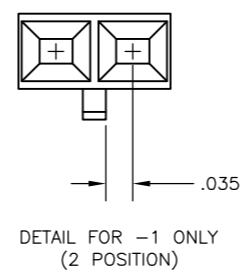

2.498	24	25	2-103648-4
2.398	23	24	2-103648-3
2.298	22	23	2-103648-2
2.198	21	22	2-103648-1
2.098	20	21	2-103648-0
1.998	19	20	1-103648-9
1.898	18	19	1-103648-8
1.798	17	18	1-103648-7
1.698	16	17	1-103648-6
1.598	15	16	1-103648-5
1.498	14	15	1-103648-4
1.398	13	14	1-103648-3
1.298	12	13	1-103648-2
1.198	11	12	1-103648-1
1.098	10	11	1-103648-0
.998	9	10	103648-9
.898	8	9	103648-8
.798	7	8	103648-7
.698	6	7	103648-6
.598	5	6	103648-5
.498	4	5	103648-4
.398	3	4	103648-3
.298	2	3	103648-2
.198	1	2	103648-1
C	NO OF SP	NO OF POSN	PART NUMBER

THIS DRAWING IS A CONTROLLED DOCUMENT.		DWN M PASTEL 16DEC87	TE TE Connectivity	
DIMENSIONS: INCHES		CHK P DeJOHN 16DEC88		
TOLERANCES UNLESS OTHERWISE SPECIFIED:		APVD P DeJOHN 16DEC88	NAME	
0 PLC ± -		PRODUCT SPEC	RECEPTACLE HOUSING, AMPMODU MTE, ®	
1 PLC ± -		APPLICATION SPEC	SINGLE ROW, .100 CL, WITH GUIDE RIBS	
2 PLC ± -			SIZE A2	CAGE CODE 00779
3 PLC ± .005			DRAWING NO C=103648	RESTRICTED TO
4 PLC ± -			SCALE 4:1	SHEET 1 OF 1
ANGLES ± -		WEIGHT -	REV K1	
MATERIAL FLAME RETARDANT THERMOPLASTIC; COLOR: BLACK		FINISH -	CUSTOMER DRAWING	