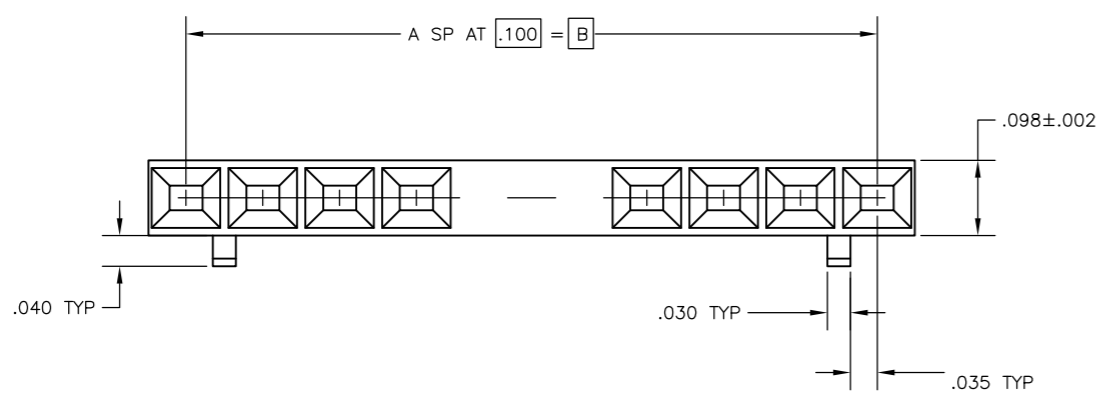

2.498	24	25	2-103648-4
2.398	23	24	2-103648-3
2.298	22	23	2-103648-2
2.198	21	22	2-103648-1
2.098	20	21	2-103648-0
1.998	19	20	1-103648-9
1.898	18	19	1-103648-8
1.798	17	18	1-103648-7
1.698	16	17	1-103648-6
1.598	15	16	1-103648-5
1.498	14	15	1-103648-4
1.398	13	14	1-103648-3
1.298	12	13	1-103648-2
1.198	11	12	1-103648-1
1.098	10	11	1-103648-0
.998	9	10	103648-9
.898	8	9	103648-8
.798	7	8	103648-7
.698	6	7	103648-6
.598	5	6	103648-5
.498	4	5	103648-4
.398	3	4	103648-3
.298	2	3	103648-2
.198	1	2	103648-1
C	NO OF SP	NO OF POSN	PART NUMBER

THIS DRAWING IS A CONTROLLED DOCUMENT.		DWN M PASTEL 16DEC87	TE TE Connectivity	
DIMENSIONS: INCHES		CHK P DeJOHN 16DEC88		
TOLERANCES UNLESS OTHERWISE SPECIFIED:		APVD P DeJOHN 16DEC88	NAME	
0 PLC ± -		PRODUCT SPEC	RECEPTACLE HOUSING, AMPMODU MTE, ®	
1 PLC ± -		APPLICATION SPEC	SINGLE ROW, .100 CL, WITH GUIDE RIBS	
2 PLC ± -			SIZE A2	CAGE CODE 00779
3 PLC ± .005			DRAWING NO C=103648	RESTRICTED TO
4 PLC ± -			SCALE 4:1	SHEET 1 OF 1
ANGLES ± -		WEIGHT -	REV K1	
MATERIAL FLAME RETARDANT THERMOPLASTIC; COLOR: BLACK		FINISH -	CUSTOMER DRAWING	